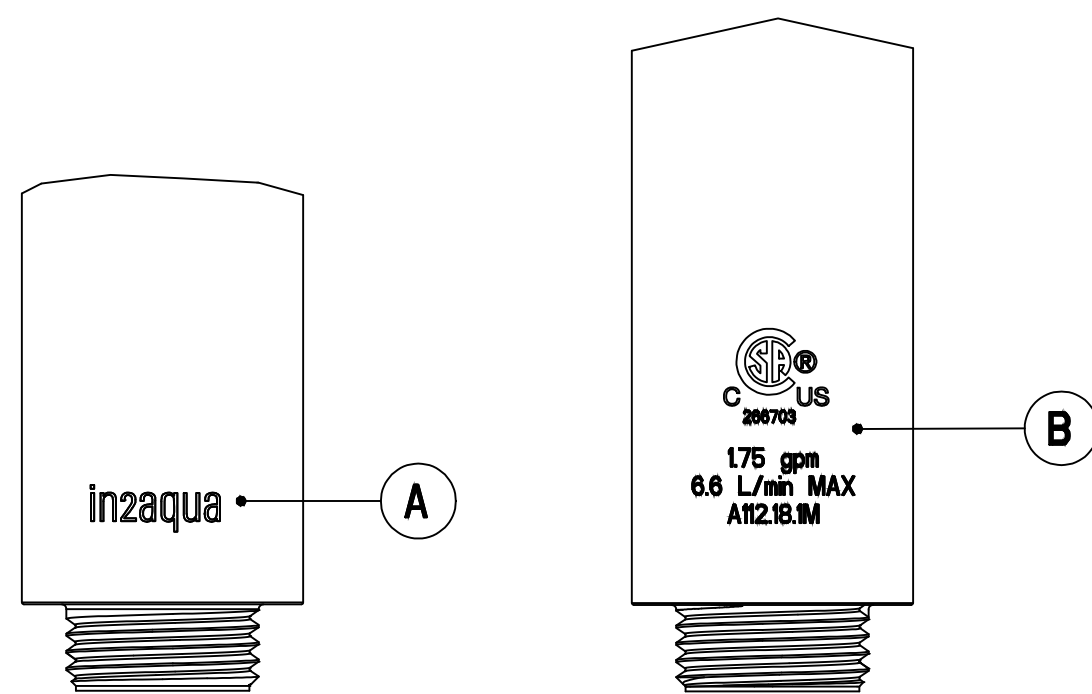

NIKLES CODE	xy	FINISH SURFACE
BS5005QS-1.75/I2A	05	CHROME
BS5007QS-1.75/I2A	07	MATTE BLACK
BS5034QS-1.75/I2A	34	BRUSHED NICKEL

FRONT

SCALA 1:1

BACK

Note: Please apply thread seal tape (also known as plumber's tape) to all threads