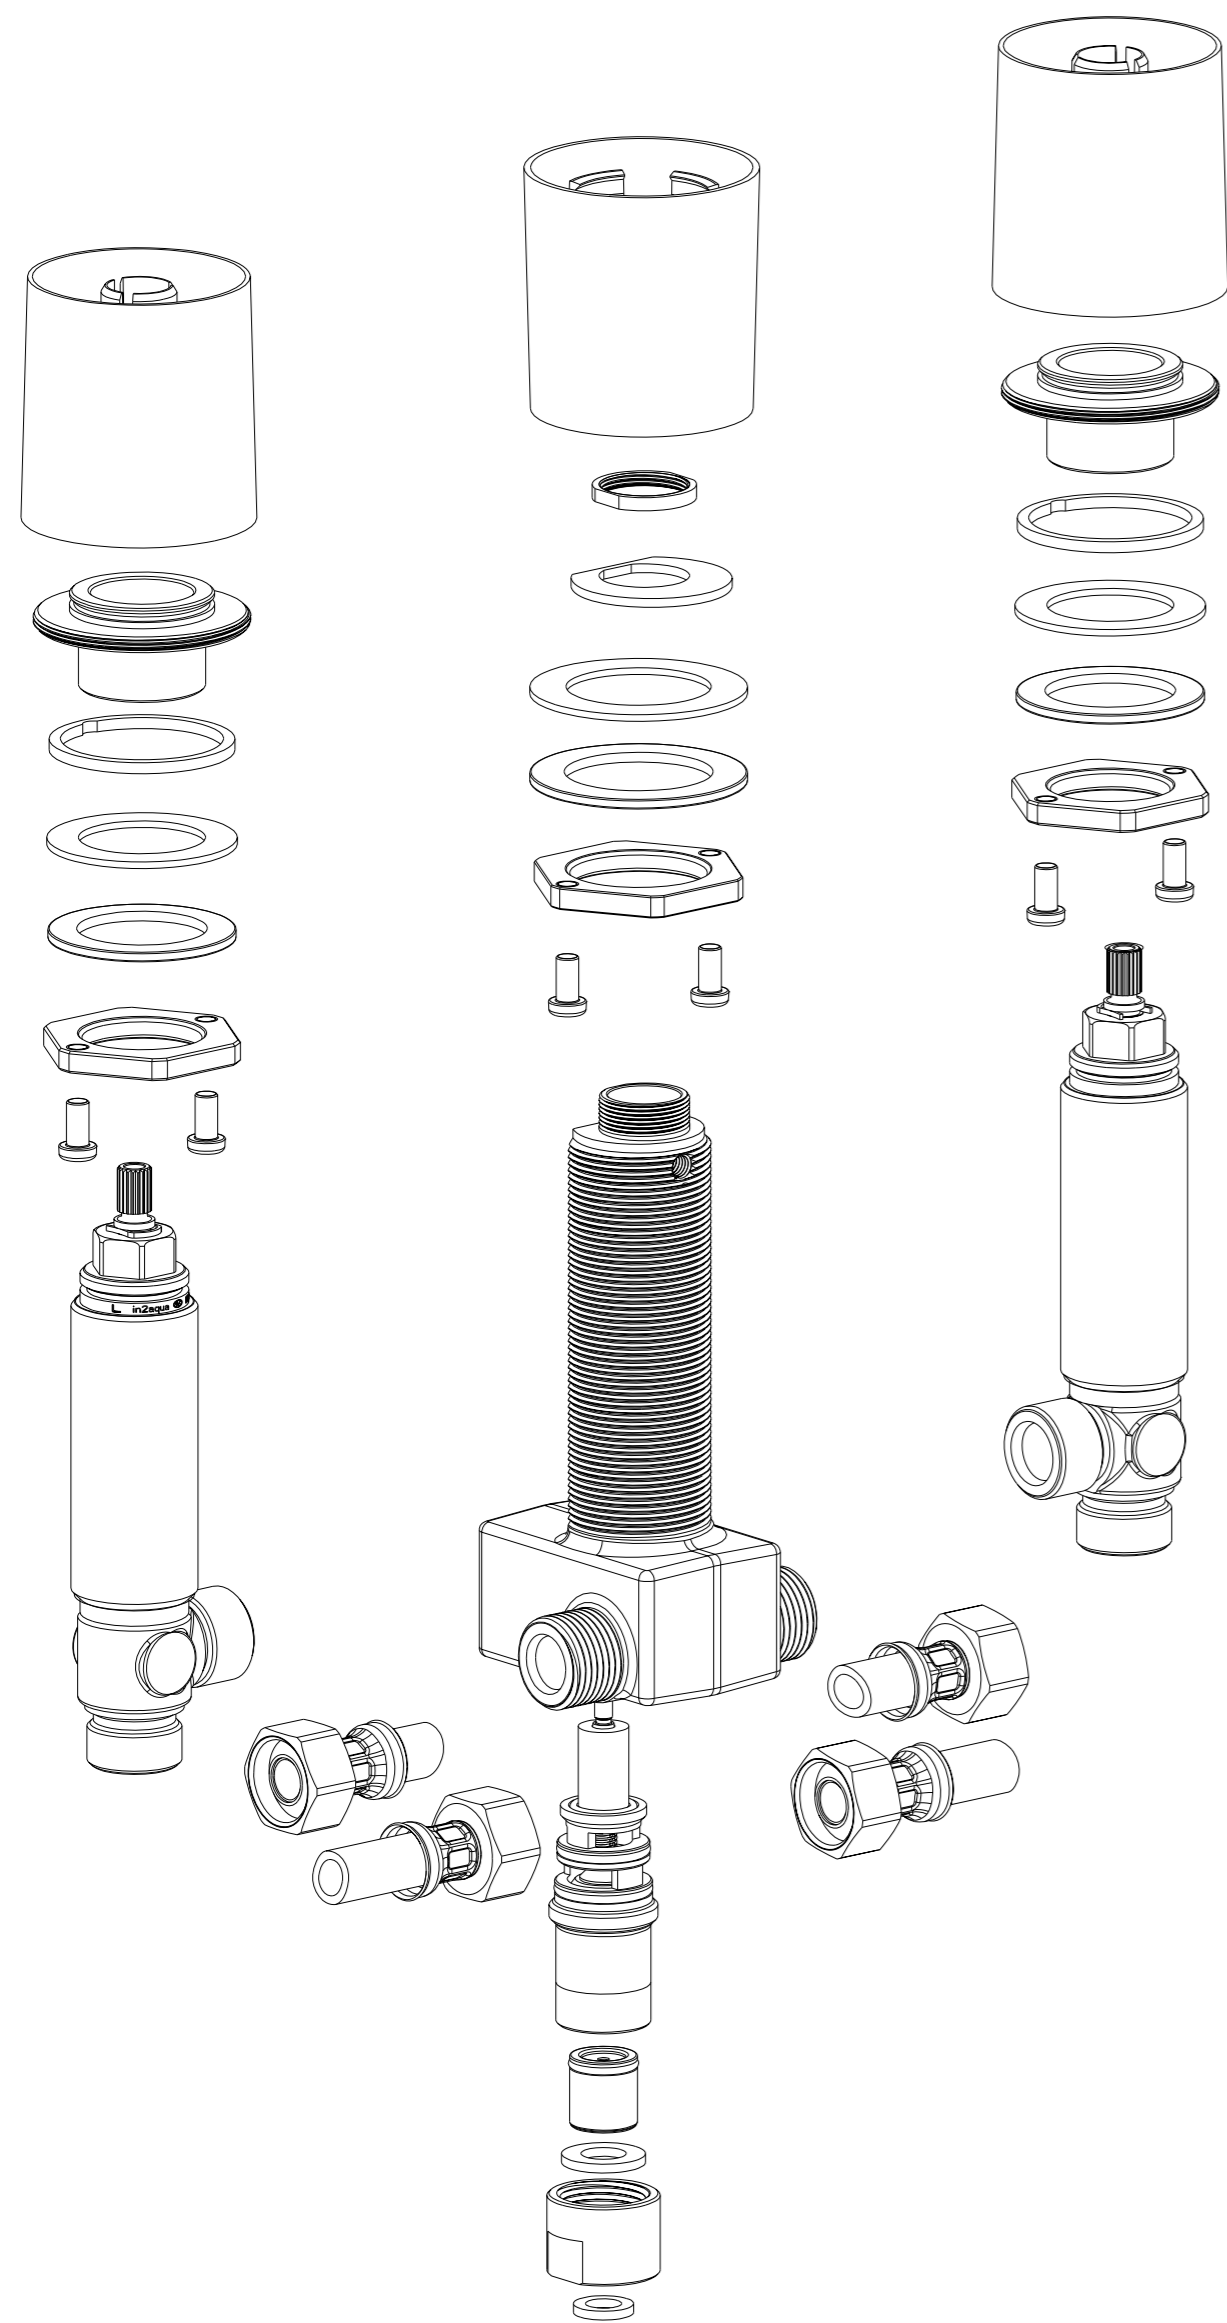

ITEM	DESCRIPTION	PART NO.	QTY
1	HOLE COVER	P87030	3
2	SEAL 41X36X2.5	P87009	2
3	WASHER 28 X 42	P87005	2
4	WASHER 28.8X41.5X2.2	B87024	2
5	FIXATION NUT M28X1.5	B87025	2
6	CERAMIC HEAD 1/2" VALVE 90 DEGREE LEFT TURN	CB87006_	1
7	ADAPTOR	B87091	1
8	ROMAN TUB 2WAY DIVERTER	B87036	1
9	PACKING 13.3X8X2	P87028	1
10	EDGE HAND SHOWER HOLDER DECK ADAPTER	B87043	2
11	SCREW M5 X 0.8	S87002	6
12	CERAMIC HEAD 1/2" VALVE 90 DEGREE RIGHT TURN	CB87007_	1
13	NUT M20X1	B87095	1
14	WASHER	B87096	1
15	WASHER 32 X 48	P87034	1
16	WASHER 32.8X48X2.2	B87097	1
17	NUT M32X1.5	B87094	1
18	NUT JOIN	B87029	1
19	ASSEMBLY LIFT ROB DIVERTER	C087006	1
20	BACK CHECK VALE	C087007	1
21	PACKING 18.5X10X2	P87029	1
22	Connection Hose (BrassCraft#BB-20A F, also refer to page#3 for details)	C087024	2
23		INSTRUCTION_SHEET	1
24		DRY_BAG	1
25		PACKAGING	1

Edge 4-hole roman tub rough-in

Article number: 1003 2 99 2

SCALE 3:5

SCALE 2:5

Edge 4-hole roman tub rough-in

Article number: 1003 2 99 2