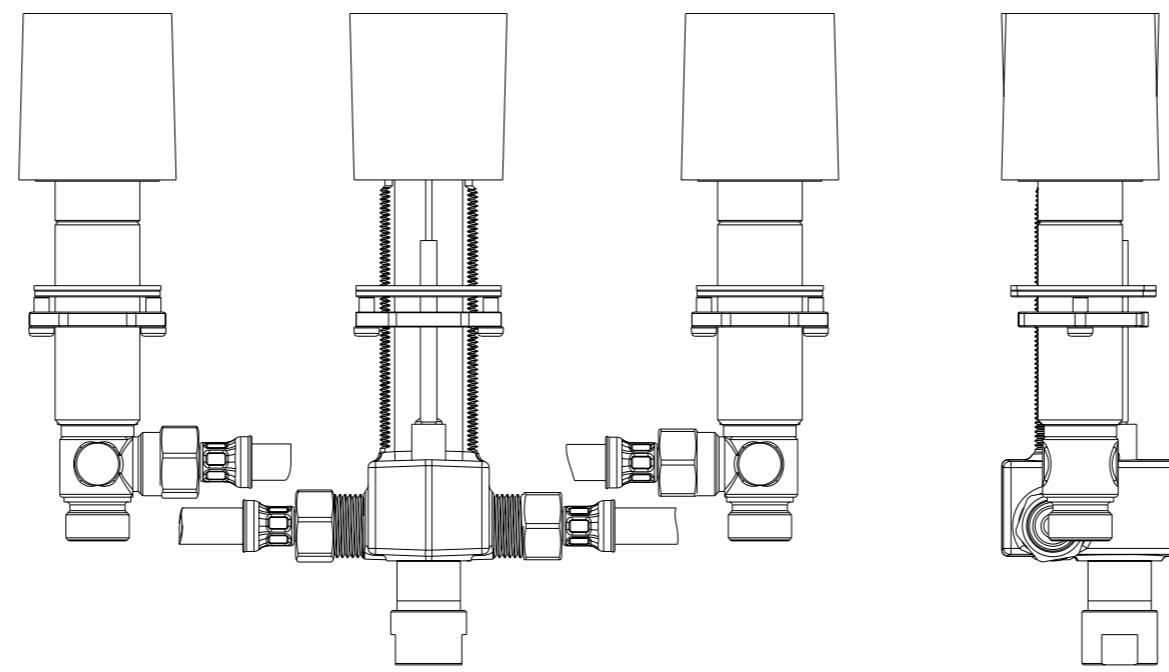

ITEM	DESCRIPTION	PART NO.	QTY
1	HOLE COVER	P87030	3
2	SEAL 41X36X2.5	P87009	2
3	WASHER 28 X 42	P87005	2
4	WASHER 28.8X41.5X2.2	B87024	2
5	FIXATION NUT M28X1.5	B87025	2
6	CERAMIC HEAD 1/2" VALVE 90 DEGREE LEFT TURN	CB87006_	1
7	ADAPTOR	B87091	1
8	ROMAN TUB 2WAY DIVERTER	B87036	1
9	PACKING 13.3X8X2	P87028	1
10	EDGE HAND SHOWER HOLDER DECK ADAPTER	B87043	2
11	SCREW M5 X 0.8	S87002	6
12	CERAMIC HEAD 1/2" VALVE 90 DEGREE RIGHT TURN	CB87007_	1
13	NUT M20X1	B87095	1
14	WASHER	B87096	1
15	WASHER 32 X 48	P87034	1
16	WASHER 32.8X48X2.2	B87097	1
17	NUT M32X1.5	B87094	1
18	NUT JOIN	B87029	1
19	ASSEMBLY LIFT ROB DIVERTER	C087006	1
20	BACK CHECK VALE	C087007	1
21	PACKING 18.5X10X2	P87029	1
22	Connection Hose (BrassCraft#BB-20A F, also refer to page#3 for details)	C087024	2
23		INSTRUCTION_SHEET	1
24		DRY_BAG	1
25		PACKAGING	1

Edge 4-hole roman tub rough-in

Article number: 1003 2 99 2

SCALE 3:5

SCALE 2:5

Edge 4-hole roman tub rough-in

Article number: 1003 2 99 2