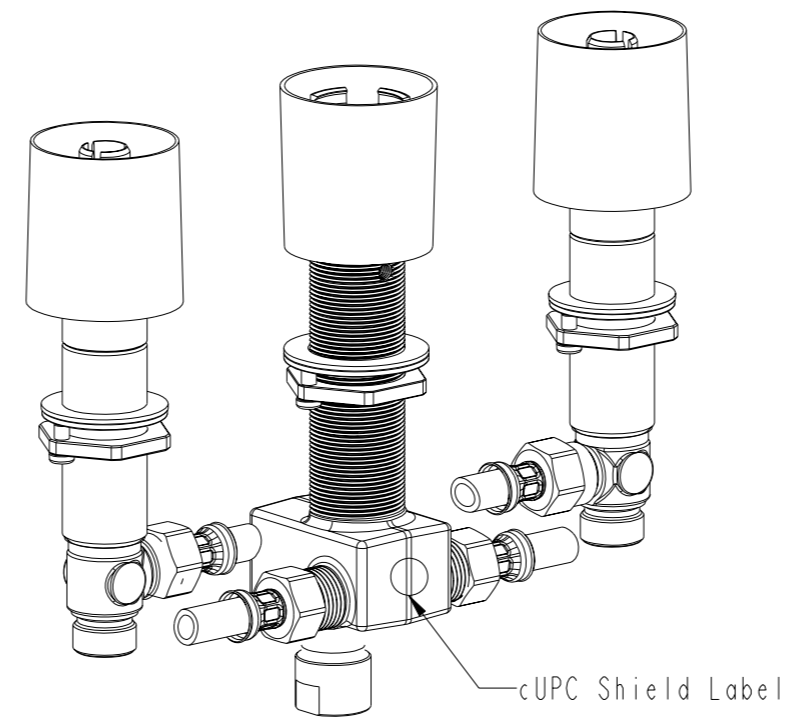

ITEM	DESCRIPTION	PART NO.	QTY
1	HOLE COVER	P87030	3
2	SEAL 41X36X2.5	P87009	2
3	WASHER 28 X 42	P87005	2
4	WASHER 28.8X41.5X2.2	B87024	2
5	FIXATION NUT M28X1.5	B87025	2
6	CERAMIC HEAD 1/2" VALVE 90 DEGREE LEFT TURN	CB87006_	1
7	ADAPTOR	B87091	1
8	ROMAN TUB 2WAY DIVERTER	B87036	1
9	PACKING 13.3X8X2	P87028	1
10	EDGE HAND SHOWER HOLDER DECK ADAPTER	B87043	2
11	SCREW M5 X 0.8	S87002	6
12	CERAMIC HEAD 1/2" VALVE 90 DEGREE RIGHT TURN	CB87007_	1
13	NUT M20X1	B87095	1
14	WASHER	B87096	1
15	WASHER 32 X 48	P87034	1
16	WASHER 32.8X48X2.2	B87097	1
17	NUT M32X1.5	B87094	1
18	NUT JOIN	B87029	1
19	ASSEMBLY LIFT ROB DIVERTER	C087006	1
20	BACK CHECK VALE	C087007	1
21	PACKING 18.5X10X2	P87029	1
22	Connection Hose (BrassCraft#BB-20A F, also refer to page#3 for details)	C087024	2
23		INSTRUCTION_SHEET	1
24		DRY_BAG	1
25		PACKAGING	1

Edge 4-hole roman tub rough-in

Article number: 1003 2 99 2

SCALE 3:5

SCALE 2:5

Edge 4-hole roman tub rough-in

Article number: 1003 2 99 2