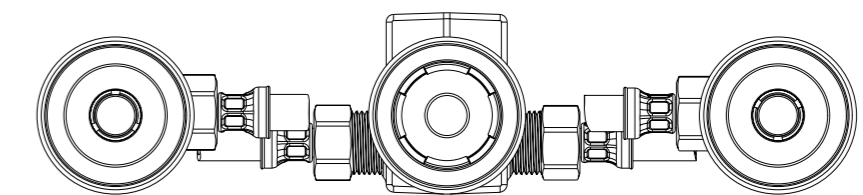

ITEM	DESCRIPTION	PART NO.	QTY
1	HOLE COVER	P87030	3
2	SEAL 41X36X2.5	P87009	2
3	WASHER 28 X 42	P87005	2
4	WASHER 28.8X41.5X2.2	B87024	2
5	FIXATION NUT M28X1.5	B87025	2
6	CERAMIC HEAD 1/2" VALVE 90 DEGREE LEFT TURN	CB87006_	1
7	ADAPTOR	B87091	1
8	ROMAN TUB 2WAY DIVERTER	B87036	1
9	PACKING 13.3X8X2	P87028	1
10	EDGE HAND SHOWER HOLDER DECK ADAPTER	B87043	2
11	SCREW M5 X 0.8	S87002	6
12	CERAMIC HEAD 1/2" VALVE 90 DEGREE RIGHT TURN	CB87007_	1
13	NUT M20X1	B87095	1
14	WASHER	B87096	1
15	WASHER 32 X 48	P87034	1
16	WASHER 32.8X48X2.2	B87097	1
17	NUT M32X1.5	B87094	1
18	NUT JOIN	B87029	1
19	ASSEMBLY LIFT ROB DIVERTER	C087006	1
20	BACK CHECK VALE	C087007	1
21	PACKING 18.5X10X2	P87029	1
22	Connection Hose (BrassCraft#BB-20A F, also refer to page#3 for details)	C087024	2
23		INSTRUCTION_SHEET	1
24		DRY_BAG	1
25		PACKAGING	1

Edge 4-hole roman tub rough-in

Article number: 1003 2 99 2

SCALE 3:5

SCALE 2:5

Edge 4-hole roman tub rough-in

Article number: 1003 2 99 2