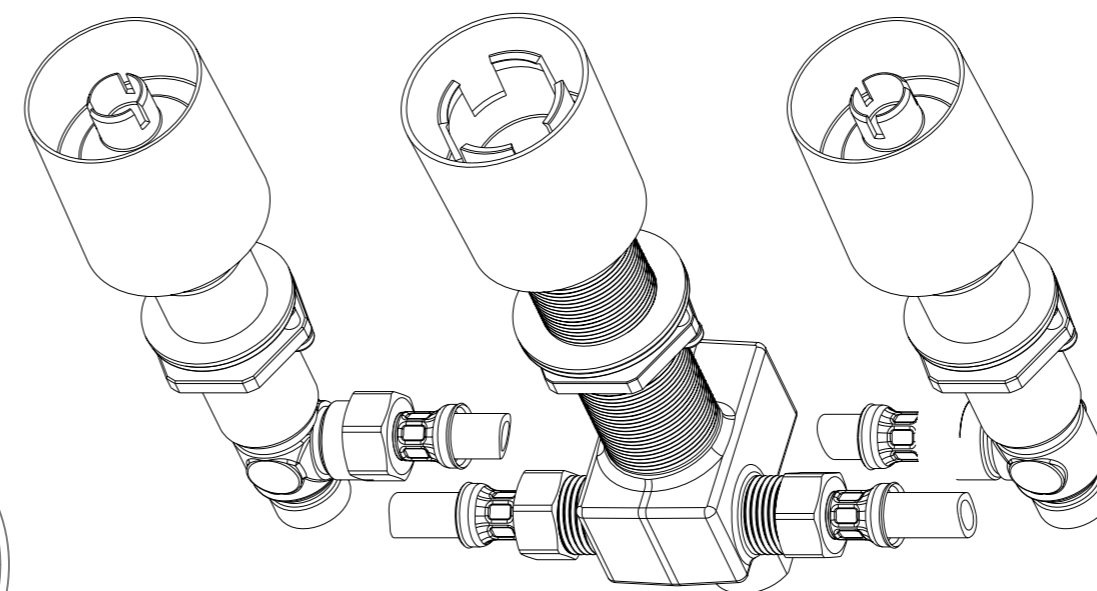

ITEM	DESCRIPTION	PART NO.	QTY
1	HOLE COVER	P87030	3
2	SEAL 41X36X2.5	P87009	2
3	WASHER 28 X 42	P87005	2
4	WASHER 28.8X41.5X2.2	B87024	2
5	FIXATION NUT M28X1.5	B87025	2
6	CERAMIC HEAD 1/2" VALVE 90 DEGREE LEFT TURN	CB87006_	1
7	ADAPTOR	B87091	1
8	ROMAN TUB 2WAY DIVERTER	B87036	1
9	PACKING 13.3X8X2	P87028	1
10	EDGE HAND SHOWER HOLDER DECK ADAPTER	B87043	2
11	SCREW M5 X 0.8	S87002	6
12	CERAMIC HEAD 1/2" VALVE 90 DEGREE RIGHT TURN	CB87007_	1
13	NUT M20X1	B87095	1
14	WASHER	B87096	1
15	WASHER 32 X 48	P87034	1
16	WASHER 32.8X48X2.2	B87097	1
17	NUT M32X1.5	B87094	1
18	NUT JOIN	B87029	1
19	ASSEMBLY LIFT ROB DIVERTER	C087006	1
20	BACK CHECK VALE	C087007	1
21	PACKING 18.5X10X2	P87029	1
22	Connection Hose (BrassCraft#BB-20A F, also refer to page#3 for details)	C087024	2
23		INSTRUCTION_SHEET	1
24		DRY_BAG	1
25		PACKAGING	1

Edge 4-hole roman tub rough-in

Article number: 1003 2 99 2

SCALE 3:5

SCALE 2:5

Edge 4-hole roman tub rough-in

Article number: 1003 2 99 2