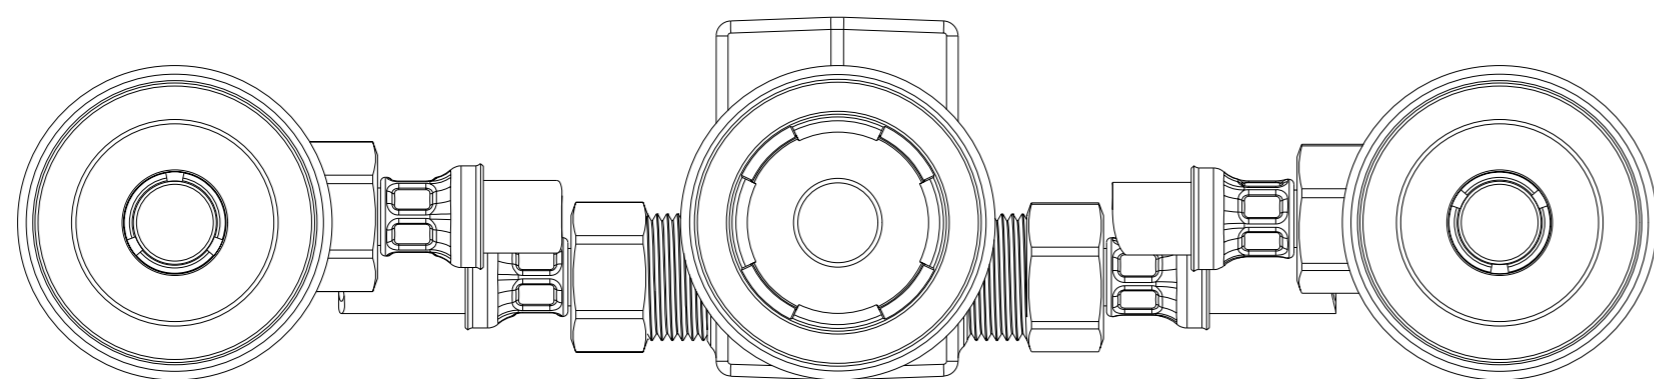

ITEM	DESCRIPTION	PART NO.	QTY
1	HOLE COVER	P87030	3
2	SEAL 41X36X2.5	P87009	2
3	WASHER 28 X 42	P87005	2
4	WASHER 28.8X41.5X2.2	B87024	2
5	FIXATION NUT M28X1.5	B87025	2
6	CERAMIC HEAD 1/2" VALVE 90 DEGREE LEFT TURN	CB87006_	1
7	ADAPTOR	B87091	1
8	ROMAN TUB 2WAY DIVERTER	B87036	1
9	PACKING 13.3X8X2	P87028	1
10	EDGE HAND SHOWER HOLDER DECK ADAPTER	B87043	2
11	SCREW M5 X 0.8	S87002	6
12	CERAMIC HEAD 1/2" VALVE 90 DEGREE RIGHT TURN	CB87007_	1
13	NUT M20X1	B87095	1
14	WASHER	B87096	1
15	WASHER 32 X 48	P87034	1
16	WASHER 32.8X48X2.2	B87097	1
17	NUT M32X1.5	B87094	1
18	NUT JOIN	B87029	1
19	ASSEMBLY LIFT ROB DIVERTER	C087006	1
20	BACK CHECK VALE	C087007	1
21	PACKING 18.5X10X2	P87029	1
22	Connection Hose (BrassCraft#BB-20A F, also refer to page#3 for details)	C087024	2
23		INSTRUCTION_SHEET	1
24		DRY_BAG	1
25		PACKAGING	1

Edge 4-hole roman tub rough-in

Article number: 1003 2 99 2

SCALE 3:5

SCALE 2:5

Edge 4-hole roman tub rough-in

Article number: 1003 2 99 2