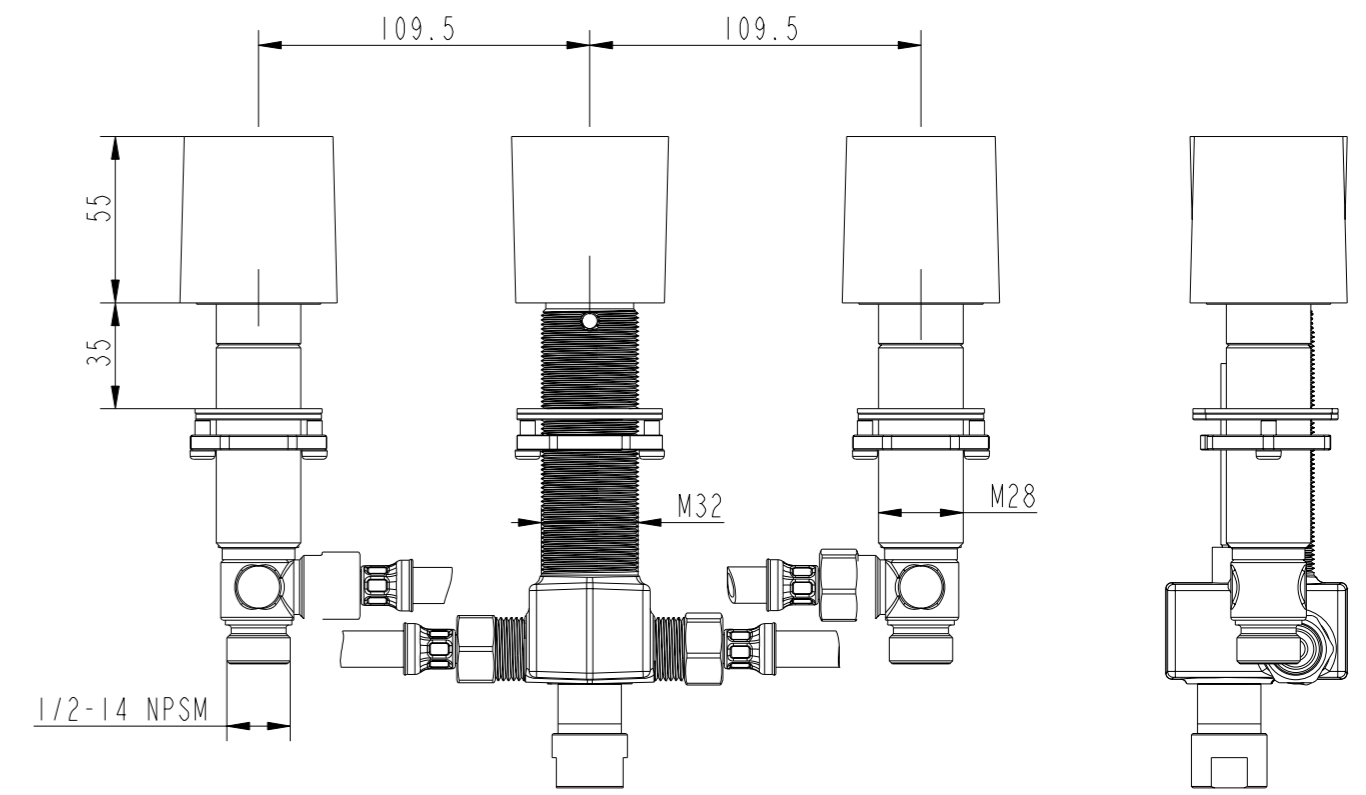

ITEM	DESCRIPTION	PART NO.	QTY
1	HOLE COVER	P87030	3
2	SEAL 41X36X2.5	P87009	2
3	WASHER 28 X 42	P87005	2
4	WASHER 28.8X41.5X2.2	B87024	2
5	FIXATION NUT M28X1.5	B87025	2
6	CERAMIC HEAD 1/2" VALVE 90 DEGREE LEFT TURN	CB87006_	1
7	ADAPTOR	B87091	1
8	ROMAN TUB 2WAY DIVERTER	B87036	1
9	PACKING 13.3X8X2	P87028	1
10	EDGE HAND SHOWER HOLDER DECK ADAPTER	B87043	2
11	SCREW M5 X 0.8	S87002	6
12	CERAMIC HEAD 1/2" VALVE 90 DEGREE RIGHT TURN	CB87007_	1
13	NUT M20X1	B87095	1
14	WASHER	B87096	1
15	WASHER 32 X 48	P87034	1
16	WASHER 32.8X48X2.2	B87097	1
17	NUT M32X1.5	B87094	1
18	NUT JOIN	B87029	1
19	ASSEMBLY LIFT ROB DIVERTER	C087006	1
20	BACK CHECK VALE	C087007	1
21	PACKING 18.5X10X2	P87029	1
22	Connection Hose (BrassCraft#BB-20A F, also refer to page#3 for details)	C087024	2
23		INSTRUCTION_SHEET	1
24		DRY_BAG	1
25		PACKAGING	1

Edge 4-hole roman tub rough-in

Article number: 1003 2 99 2

SCALE 3:5

SCALE 2:5

Edge 4-hole roman tub rough-in

Article number: 1003 2 99 2