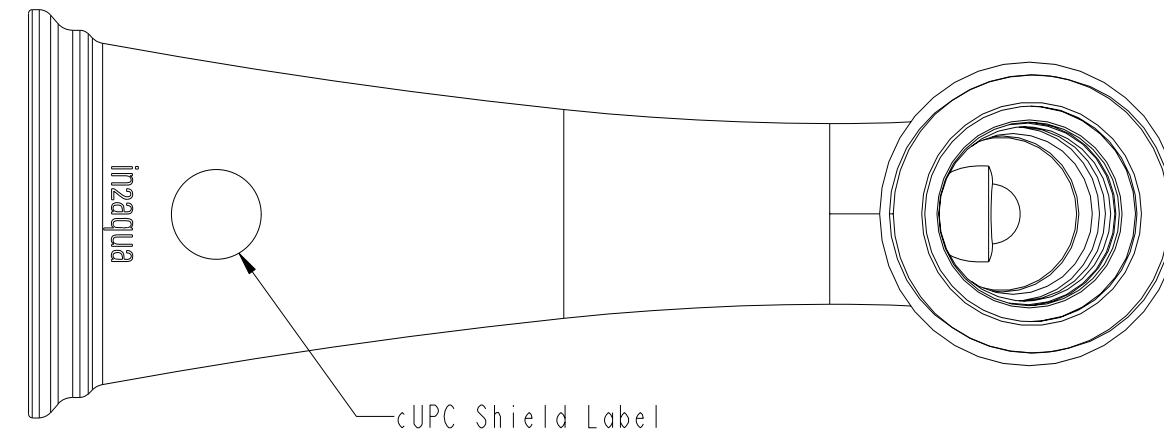

SECTION A-A
SCALE 2:1

ITEM	DESCRIPTION	PART NO.	QTY
1	AERATOR CACHE STD SSR D M24X1	C087014	1
2	SEAL 50X45X2.5	P87016	1
3	CLASSIC TUB SPOUT	Z87009	1
4		DRY_BAG	1
5		PACKAGING	1
6		INSTRUCTION_SHEET	1

Classic spout 1/2"

Finish: chrome
Article number: 1006 1 00 2

Finish: brushed nickel
Article number: 1006 1 20 2

SCALE 1:1

SCALE 1:1

SCALE 3:5

Classic spout 1/2"

Finish: chrome
Article number: 1006 1 00 2

Finish: brushed nickel
Article number: 1006 1 20 2