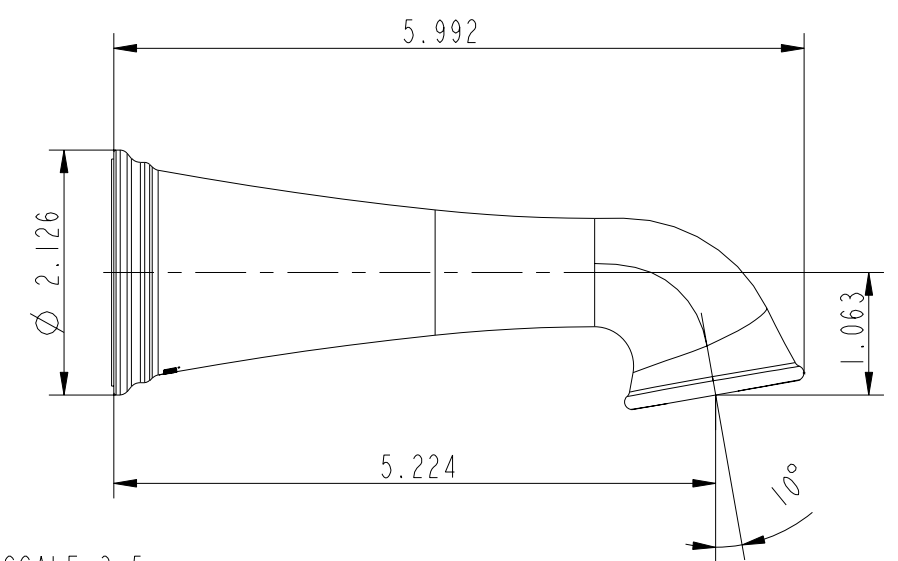

SECTION A-A
SCALE 2:1

ITEM	DESCRIPTION	PART NO.	QTY
1	AERATOR CACHE STD SSR D M24X1	C087014	1
2	SEAL 50X45X2.5	P87016	1
3	CLASSIC TUB SPOUT	Z87009	1
4		DRY_BAG	1
5		PACKAGING	1
6		INSTRUCTION_SHEET	1

Classic spout 1/2"

Finish: chrome
Article number: 1006 1 00 2

Finish: brushed nickel
Article number: 1006 1 20 2

SCALE 1:1

SCALE 1:1

SCALE 3:5

Classic spout 1/2"

Finish: chrome
Article number: 1006 1 00 2

Finish: brushed nickel
Article number: 1006 1 20 2