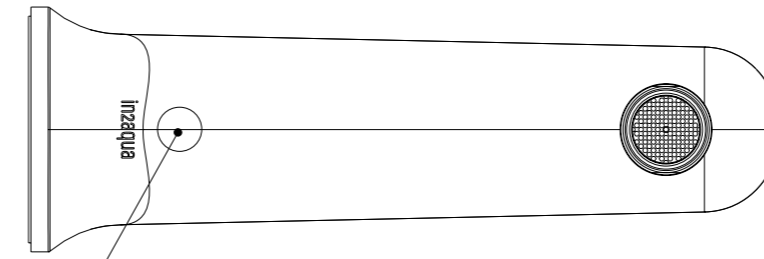

SECTION A-A  
SCALE 3:2

ITEM	DESCRIPTION	PART NO.	QTY
1	STYLE TUB SPOUT	Z87020	1
2	SEAL 50X45X2.5	P87016	1
3	AERATORS MS6035 HIGHT FLOW M20XI	CO87011	1
4		DRY_BAG	1
5		PACKAGING	1
6		INSTRUCTION_SHEET	1

**Style spout 1/2"**

Finish: chrome  
Article number: 1011 1 00 2

Finish: brushed nickel  
Article number: 1011 1 20 2

cUPC Shield Label

SCALE 3:5

SCALE 1:1

SCALE 4:5

**Style spout 1/2"**

Finish: chrome  
Article number: 1011 1 00 2

Finish: brushed nickel  
Article number: 1011 1 20 2