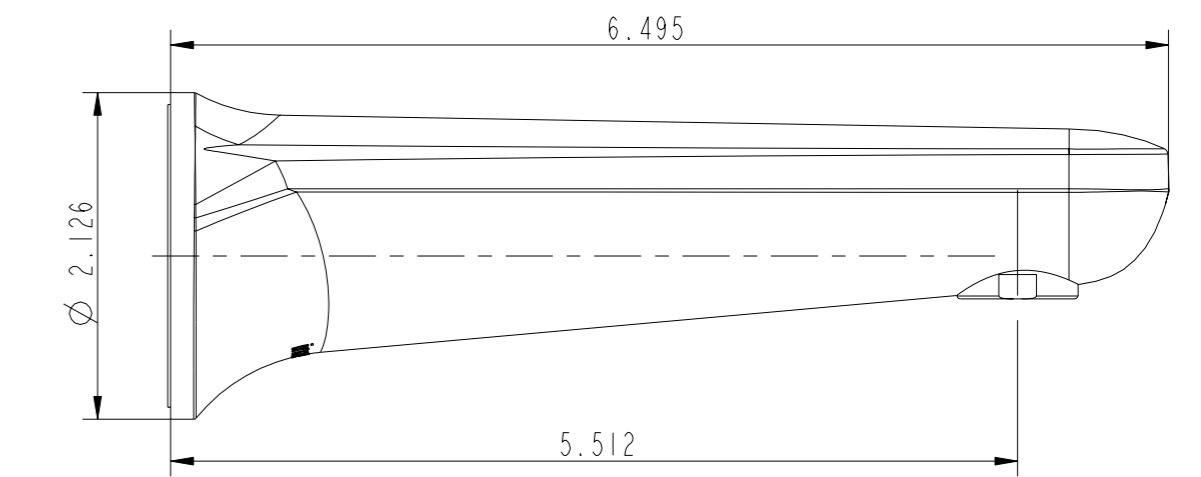

SECTION A-A  
SCALE 3:2

ITEM	DESCRIPTION	PART NO.	QTY
1	STYLE TUB SPOUT	Z87020	1
2	SEAL 50X45X2.5	P87016	1
3	AERATORS MS6035 HIGHT FLOW M20XI	CO87011	1
4		DRY_BAG	1
5		PACKAGING	1
6		INSTRUCTION_SHEET	1

**Style spout 1/2"**

Finish: chrome  
Article number: 1011 1 00 2

Finish: brushed nickel  
Article number: 1011 1 20 2

cUPC Shield Label

SCALE 3:5

SCALE 1:1

SCALE 4:5

**Style spout 1/2"**