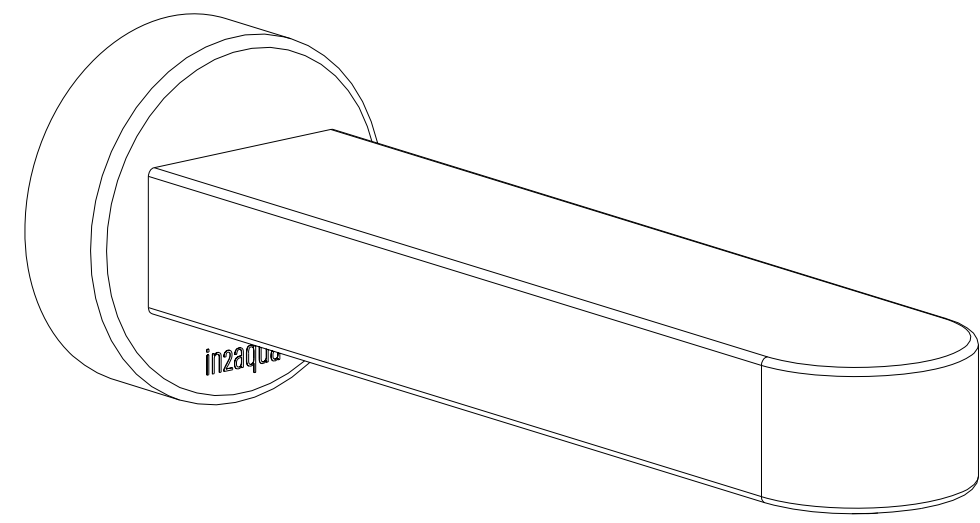

SCALE 1:1

SECTION A-A

ITEM	DESCRIPTION	PART NO.	QTY
1	EDGE TUB SPOUT ESCUTCHEON	B87050	1
2	SEAL 48X42X2.5	P87008	1
3	O RING 13.6x1.2	P87023	2
4	EDGE TUB SPOUT	B87051	1
5	AERATOR CACHE SLIM SSR M24X1SWIVEL AERATOR	C087012	1
6	SETTING SCREW M3 X 8	S87001	2
7		DRY_BAG	1
8		PACKAGING	1
9		INSTRUCTION_SHEET	1

Edge spout 1/2"

Finish: chrome
Article number: 1016 1 00 2

Finish: brushed nickel
Article number: 1016 1 20 2

cUPC Shield Label

SCALE 1:1

SCALE 1:1

SCALE 3:5

Edge spout 1/2"

Finish: chrome
Article number: 1016 1 00 2

Finish: brushed nickel
Article number: 1016 1 20 2