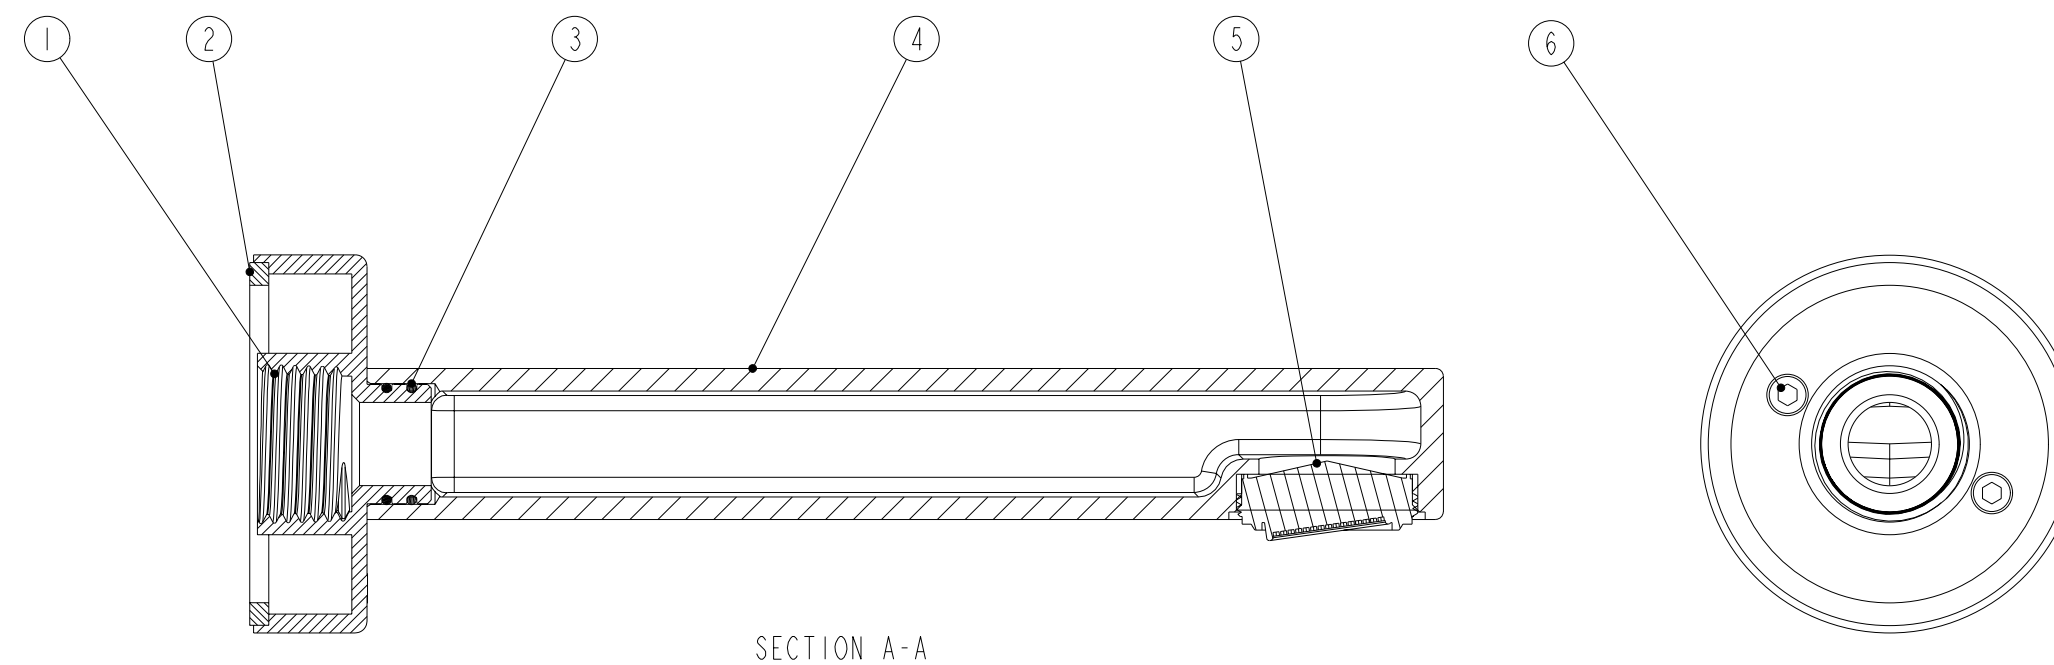

SCALE 1:1

SECTION A-A

ITEM	DESCRIPTION	PART NO.	QTY
1	EDGE TUB SPOUT ESCUTCHEON	B87050	1
2	SEAL 48X42X2.5	P87008	1
3	O RING 13.6x1.2	P87023	2
4	EDGE TUB SPOUT	B87051	1
5	AERATOR CACHE SLIM SSR M24X1SWIVEL AERATOR	C087012	1
6	SETTING SCREW M3 X 8	S87001	2
7		DRY_BAG	1
8		PACKAGING	1
9		INSTRUCTION_SHEET	1

Edge spout 1/2"

Finish: chrome
Article number: 1016 1 00 2

Finish: brushed nickel
Article number: 1016 1 20 2

cUPC Shield Label

SCALE 1:1

SCALE 1:1

SCALE 3:5

Edge spout 1/2"

Finish: chrome
Article number: 1016 1 00 2

Finish: brushed nickel
Article number: 1016 1 20 2