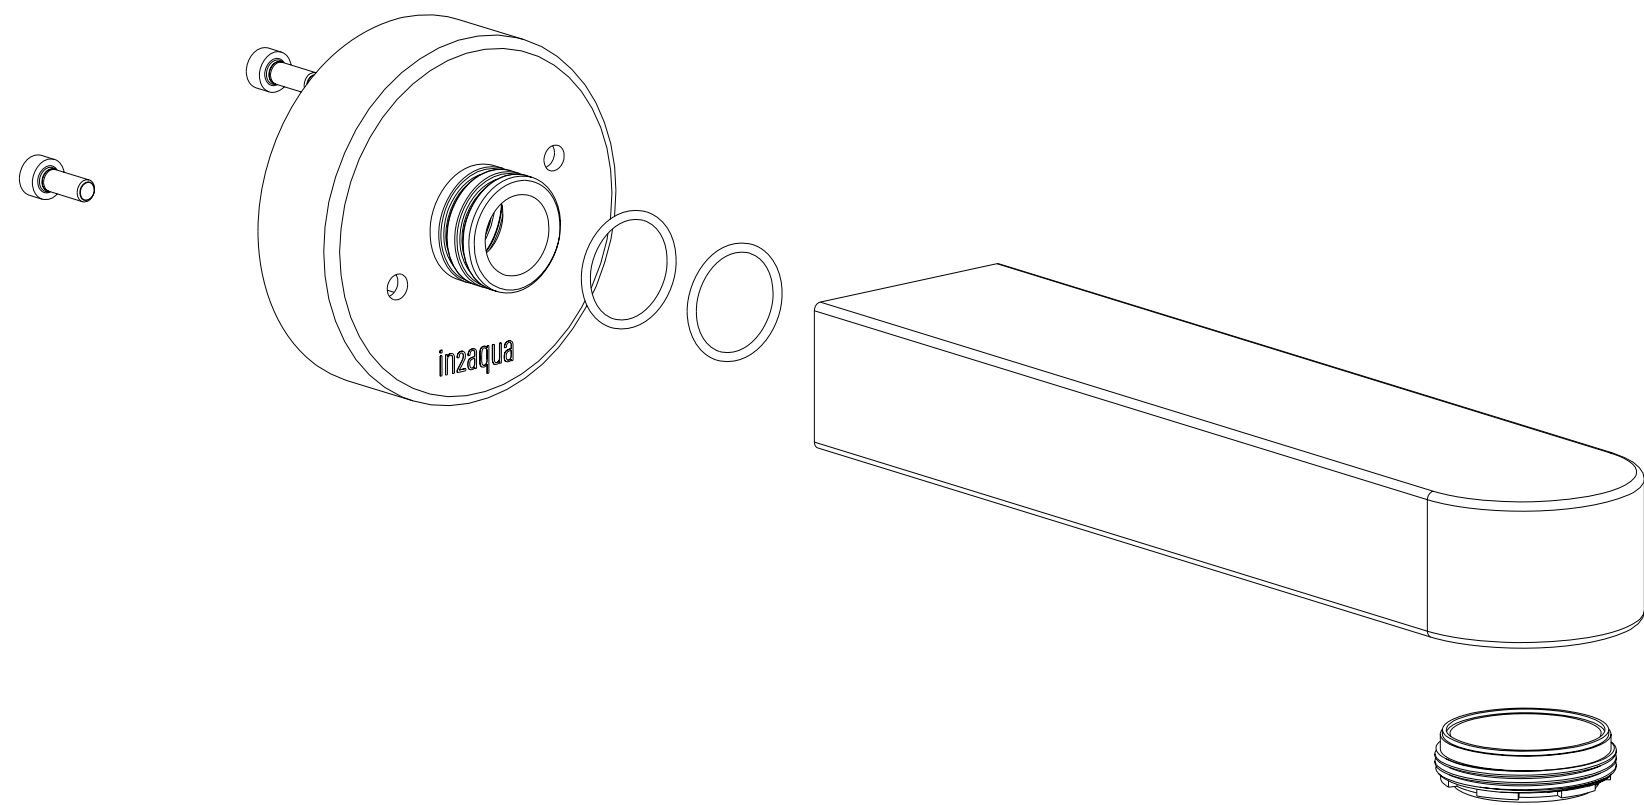

SCALE 1:1

SECTION A-A

ITEM	DESCRIPTION	PART NO.	QTY
1	EDGE TUB SPOUT ESCUTCHEON	B87050	1
2	SEAL 48X42X2.5	P87008	1
3	O RING 13.6x1.2	P87023	2
4	EDGE TUB SPOUT	B87051	1
5	AERATOR CACHE SLIM SSR M24X1SWIVEL AERATOR	C087012	1
6	SETTING SCREW M3 X 8	S87001	2
7		DRY_BAG	1
8		PACKAGING	1
9		INSTRUCTION_SHEET	1

Edge spout 1/2"

Finish: chrome
Article number: 1016 1 00 2

Finish: brushed nickel
Article number: 1016 1 20 2

cUPC Shield Label

SCALE 1:1

SCALE 1:1

SCALE 3:5

Edge spout 1/2"

Finish: chrome
Article number: 1016 1 00 2

Finish: brushed nickel
Article number: 1016 1 20 2