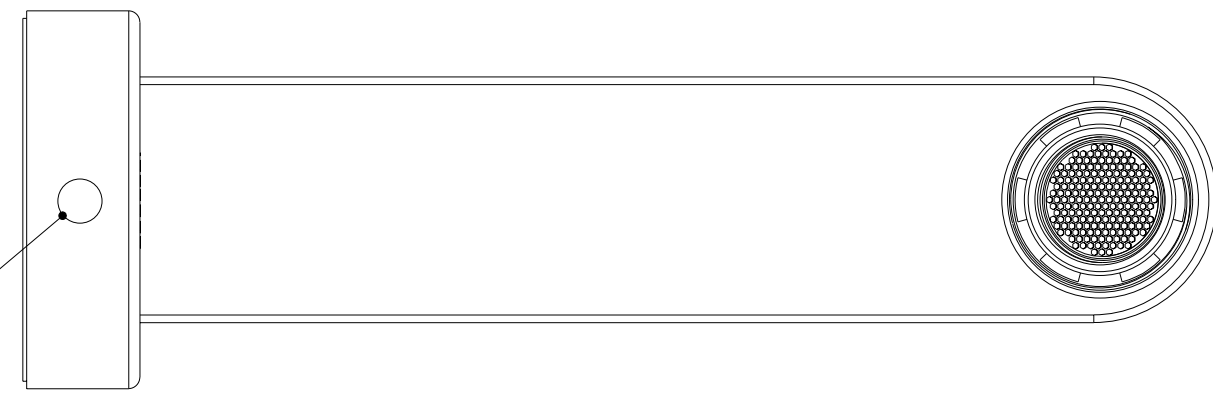

SCALE 1:1

SECTION A-A

ITEM	DESCRIPTION	PART NO.	QTY
1	EDGE TUB SPOUT ESCUTCHEON	B87050	1
2	SEAL 48X42X2.5	P87008	1
3	O RING 13.6x1.2	P87023	2
4	EDGE TUB SPOUT	B87051	1
5	AERATOR CACHE SLIM SSR M24X1SWIVEL AERATOR	C087012	1
6	SETTING SCREW M3 X 8	S87001	2
7		DRY_BAG	1
8		PACKAGING	1
9		INSTRUCTION_SHEET	1

Edge spout 1/2"

Finish: chrome
Article number: 1016 1 00 2

Finish: brushed nickel
Article number: 1016 1 20 2

cUPC Shield Label

SCALE 1:1

SCALE 1:1

SCALE 3:5

Edge spout 1/2"

Finish: chrome
Article number: 1016 1 00 2

Finish: brushed nickel
Article number: 1016 1 20 2