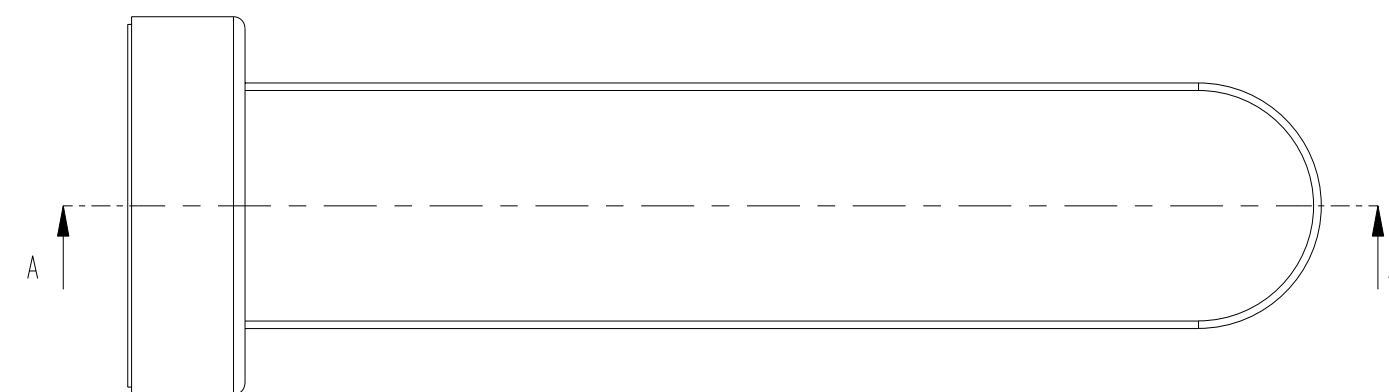

SCALE 1:1

SECTION A-A

ITEM	DESCRIPTION	PART NO.	QTY
1	EDGE TUB SPOUT ESCUTCHEON	B87050	1
2	SEAL 48X42X2.5	P87008	1
3	O RING 13.6x1.2	P87023	2
4	EDGE TUB SPOUT	B87051	1
5	AERATOR CACHE SLIM SSR M24X1SWIVEL AERATOR	C087012	1
6	SETTING SCREW M3 X 8	S87001	2
7		DRY_BAG	1
8		PACKAGING	1
9		INSTRUCTION_SHEET	1

Edge spout 1/2"

Finish: chrome
Article number: 1016 1 00 2

Finish: brushed nickel
Article number: 1016 1 20 2

cUPC Shield Label

SCALE 1:1

SCALE 1:1

SCALE 3:5

Edge spout 1/2"

Finish: chrome
Article number: 1016 1 00 2

Finish: brushed nickel
Article number: 1016 1 20 2