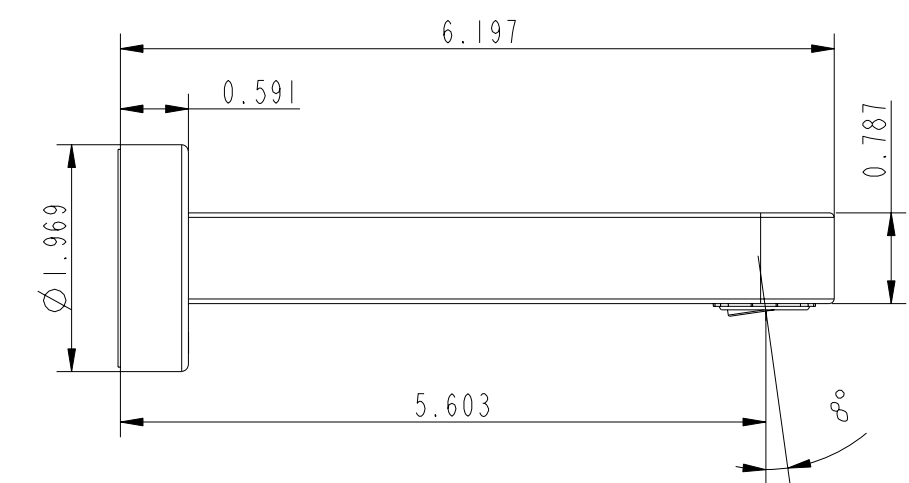

SCALE 1:1

SECTION A-A

ITEM	DESCRIPTION	PART NO.	QTY
1	EDGE TUB SPOUT ESCUTCHEON	B87050	1
2	SEAL 48X42X2.5	P87008	1
3	O RING 13.6x1.2	P87023	2
4	EDGE TUB SPOUT	B87051	1
5	AERATOR CACHE SLIM SSR M24X1SWIVEL AERATOR	C087012	1
6	SETTING SCREW M3 X 8	S87001	2
7		DRY_BAG	1
8		PACKAGING	1
9		INSTRUCTION_SHEET	1

Edge spout 1/2"

Finish: chrome
Article number: 1016 1 00 2

Finish: brushed nickel
Article number: 1016 1 20 2

cUPC Shield Label

SCALE 1:1

SCALE 1:1

SCALE 3:5

Edge spout 1/2"

Finish: chrome
Article number: 1016 1 00 2

Finish: brushed nickel
Article number: 1016 1 20 2