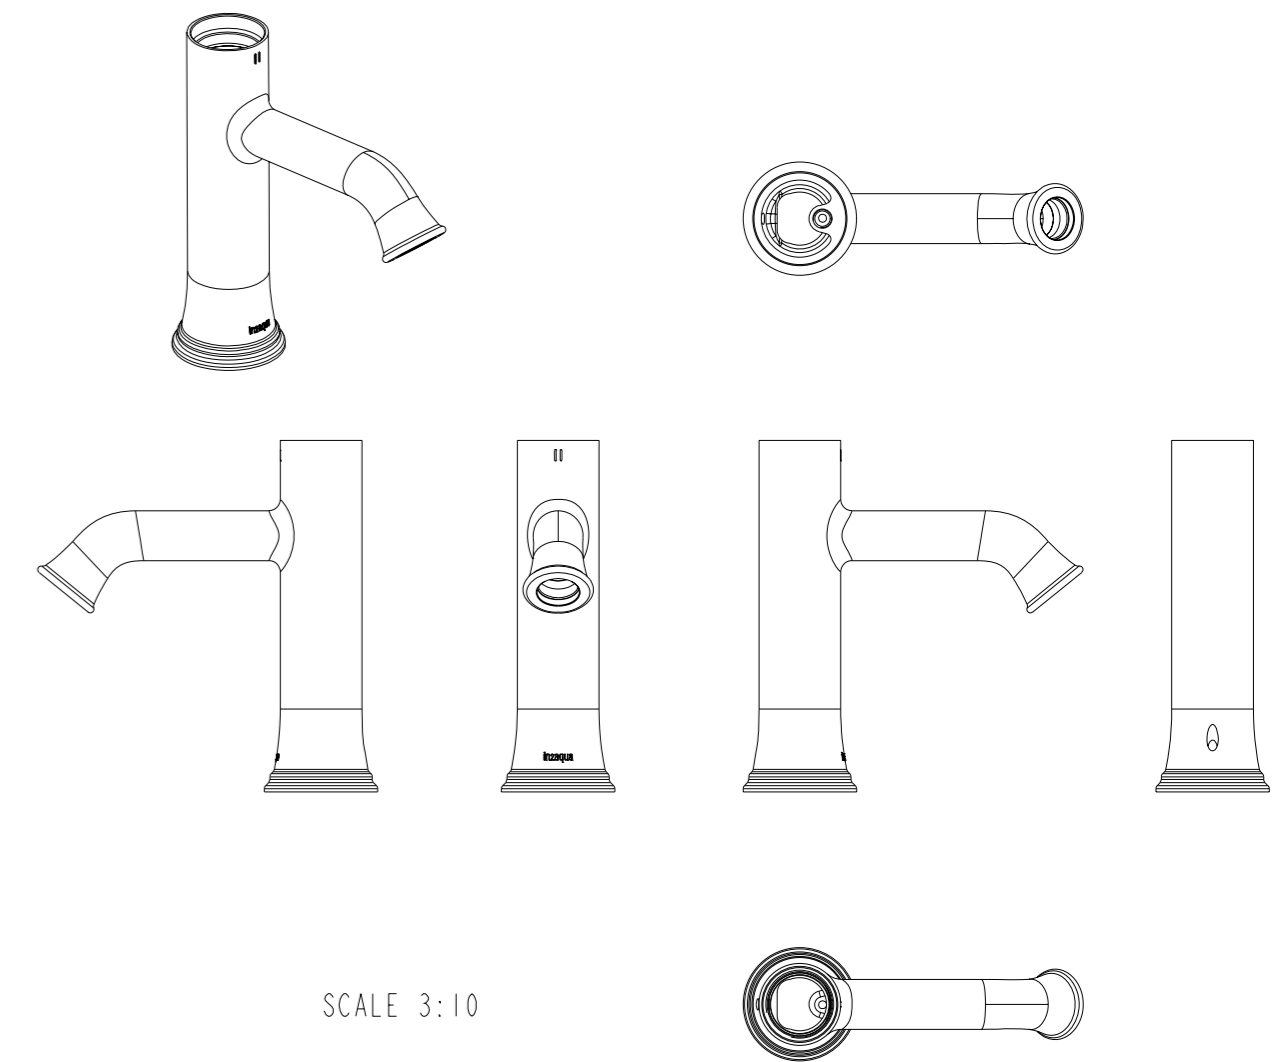

ITEM	DESCRIPTION	PART NO.	QTY
1	JOYSTICK	Z87105	1
2	BOLT M8	B87022	1
3	PLASTIC RING	P87024	1
4	LOCK RING	B87072	1
5	CARTRIDGE(KJ-25 PVD+)	C087018	1
6	CARTRIDGE SEAT	B87071	1
7	O RING Ø22X2	P87063	2
8	LIFT KNOB	B87083	1
9	DIVERTER ROD	B87252	1
10	FIXATION PLATE	C087002	1
11	FIXATION NUT M8	B87028	1
12	CONNECTION HOSE	C087008	2
13	AERATORS M18.5X1(NEOPERL CACHE-TJ)	C087028	1
14	SEAL 41X36X2.5	P87009	1
15	POPUP WASTE	CB87005	1
16	TOP CAP	B87068	1
17	SPOUT BODY	B87069	1
18		DRY_BAG	1
19		PACKAGING	1
20		INSTRUCTION_SHEET	1

Classic one-hole single-lever basin mixer

Finish: chrome
Article number: 1019 1 00 2

Finish: brushed nickel
Article number: 1019 1 20 2

SCALE 1:2

SCALE 1:2

SCALE 3:10

SCALE 3:10

SCALE 3:10

Classic one-hole single-lever basin mixer

Finish: chrome
Article number: 1019 1 00 2

Finish: brushed nickel
Article number: 1019 1 20 2

in2aqua