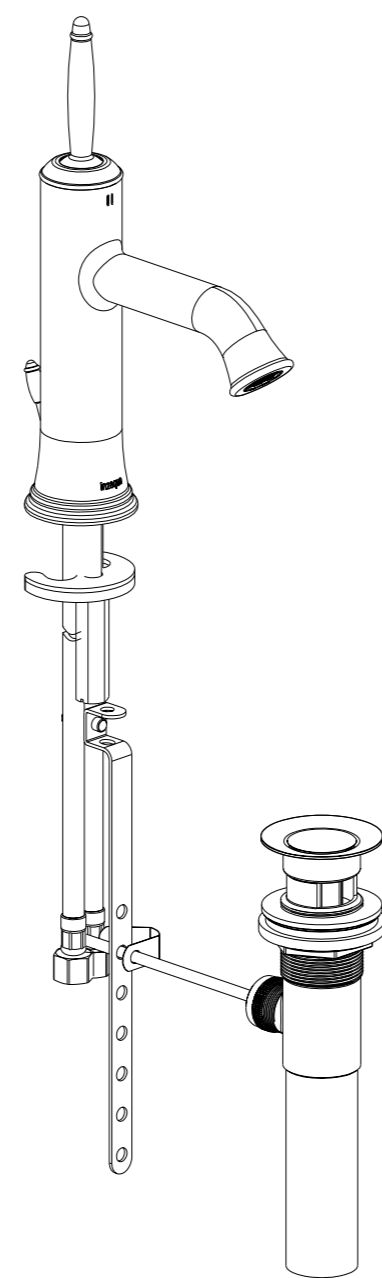

ITEM	DESCRIPTION	PART NO.	QTY
1	JOYSTICK	Z87105	1
2	BOLT M8	B87022	1
3	PLASTIC RING	P87024	1
4	LOCK RING	B87072	1
5	CARTRIDGE(KJ-25 PVD+)	C087018	1
6	CARTRIDGE SEAT	B87071	1
7	O RING Ø22X2	P87063	2
8	LIFT KNOB	B87083	1
9	DIVERTER ROD	B87252	1
10	FIXATION PLATE	C087002	1
11	FIXATION NUT M8	B87028	1
12	CONNECTION HOSE	C087008	2
13	AERATORS M18.5X1(NEOPERL CACHE-TJ)	C087028	1
14	SEAL 41X36X2.5	P87009	1
15	POPUP WASTE	CB87005	1
16	TOP CAP	B87068	1
17	SPOUT BODY	B87069	1
18		DRY_BAG	1
19		PACKAGING	1
20		INSTRUCTION_SHEET	1

Classic one-hole single-lever basin mixer

Finish: chrome
Article number: 1019 1 00 2

Finish: brushed nickel
Article number: 1019 1 20 2

SCALE 1:2

SCALE 1:2

SCALE 3:10

SCALE 3:10

SCALE 3:10

Classic one-hole single-lever basin mixer

Finish: chrome
Article number: 1019 1 00 2

Finish: brushed nickel
Article number: 1019 1 20 2

in2aqua