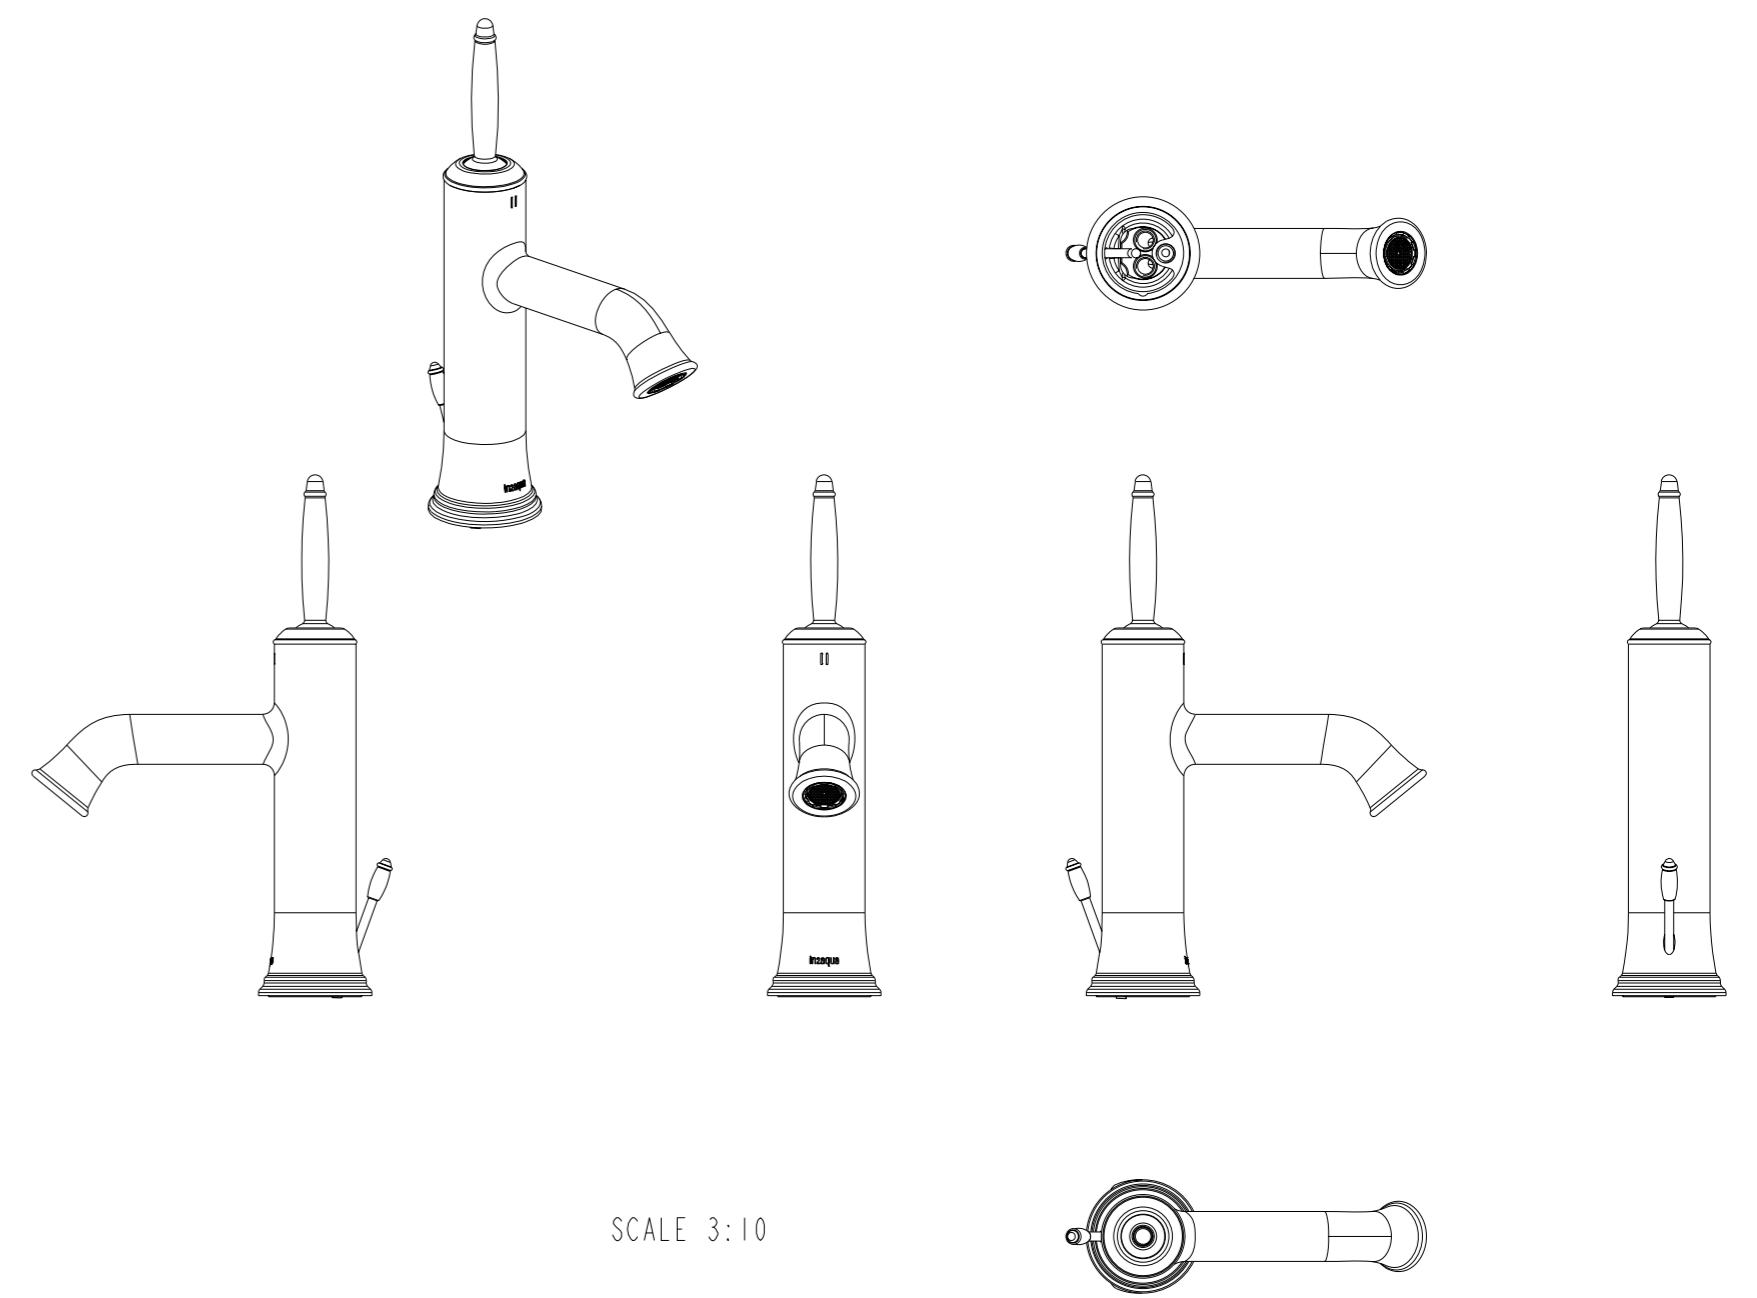

ITEM	DESCRIPTION	PART NO.	QTY
1	JOYSTICK	Z87105	1
2	BOLT M8	B87022	1
3	PLASTIC RING	P87024	1
4	LOCK RING	B87072	1
5	CARTRIDGE(KJ-25 PVD+)	C087018	1
6	CARTRIDGE SEAT	B87071	1
7	O RING Ø22X2	P87063	2
8	LIFT KNOB	B87083	1
9	DIVERTER ROD	B87252	1
10	FIXATION PLATE	C087002	1
11	FIXATION NUT M8	B87028	1
12	CONNECTION HOSE	C087008	2
13	AERATORS M18.5X1(NEOPERL CACHE-TJ)	C087028	1
14	SEAL 41X36X2.5	P87009	1
15	POPUP WASTE	CB87005	1
16	TOP CAP	B87068	1
17	SPOUT BODY	B87069	1
18		DRY_BAG	1
19		PACKAGING	1
20		INSTRUCTION_SHEET	1

Classic one-hole single-lever basin mixer

Finish: chrome
Article number: 1019 1 00 2

Finish: brushed nickel
Article number: 1019 1 20 2

SCALE 1:2

SCALE 1:2

SCALE 3:10

SCALE 3:10

SCALE 3:10

Classic one-hole single-lever basin mixer

Finish: chrome
Article number: 1019 1 00 2

Finish: brushed nickel
Article number: 1019 1 20 2

in2aqua