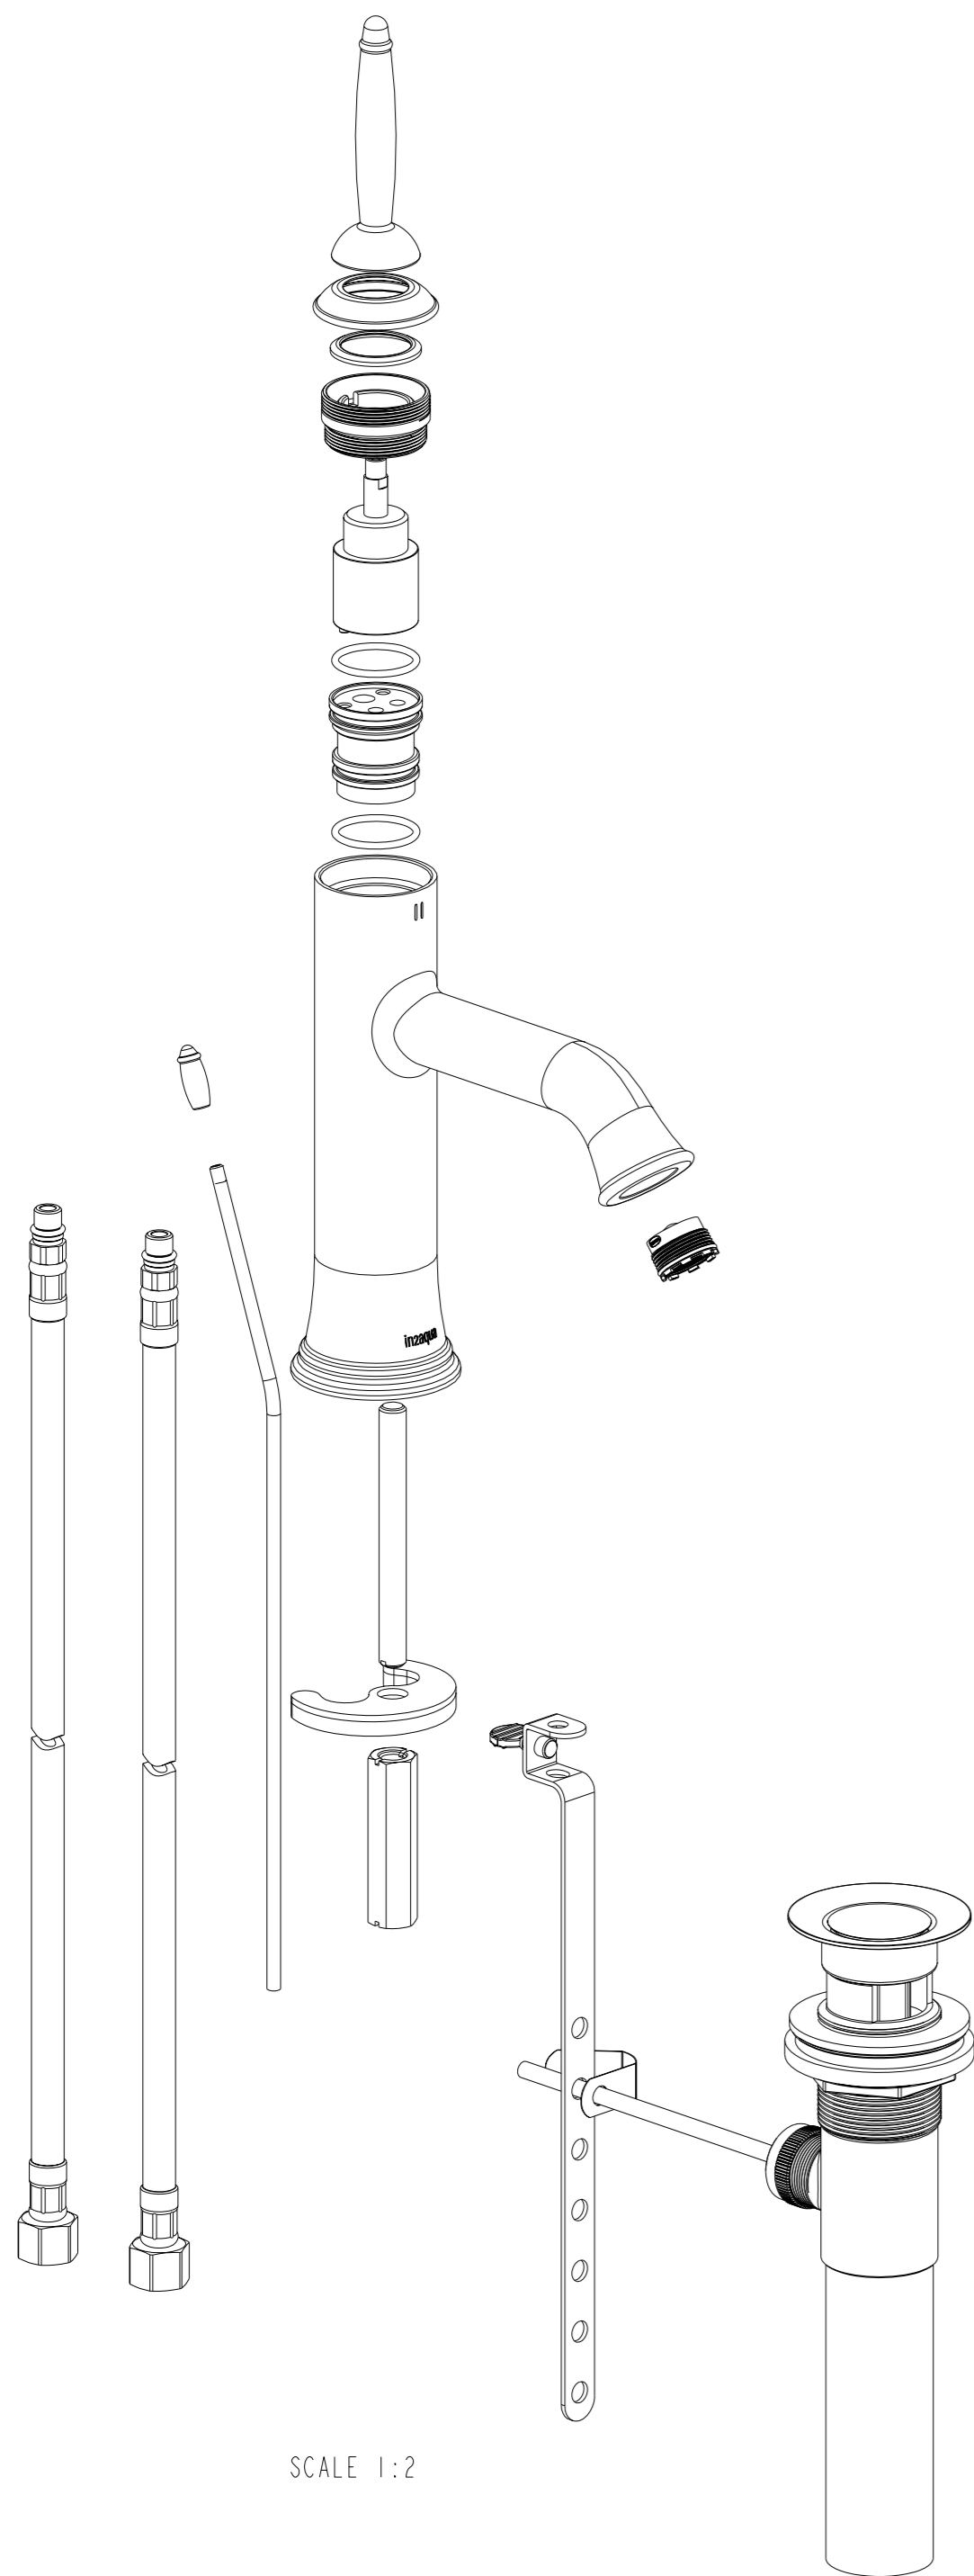

ITEM	DESCRIPTION	PART NO.	QTY
1	JOYSTICK	Z87105	1
2	BOLT M8	B87022	1
3	PLASTIC RING	P87024	1
4	LOCK RING	B87072	1
5	CARTRIDGE(KJ-25 PVD+)	C087018	1
6	CARTRIDGE SEAT	B87071	1
7	O RING Ø22X2	P87063	2
8	LIFT KNOB	B87083	1
9	DIVERTER ROD	B87252	1
10	FIXATION PLATE	C087002	1
11	FIXATION NUT M8	B87028	1
12	CONNECTION HOSE	C087008	2
13	AERATORS M18.5X1(NEOPERL CACHE-TJ)	C087028	1
14	SEAL 41X36X2.5	P87009	1
15	POPUP WASTE	CB87005	1
16	TOP CAP	B87068	1
17	SPOUT BODY	B87069	1
18		DRY_BAG	1
19		PACKAGING	1
20		INSTRUCTION_SHEET	1

Classic one-hole single-lever basin mixer

Finish: chrome
Article number: 1019 1 00 2

Finish: brushed nickel
Article number: 1019 1 20 2

SCALE 1:2

SCALE 1:2

SCALE 3:10

SCALE 3:10

SCALE 3:10

Classic one-hole single-lever basin mixer

Finish: chrome
Article number: 1019 1 00 2

Finish: brushed nickel
Article number: 1019 1 20 2

in2aqua