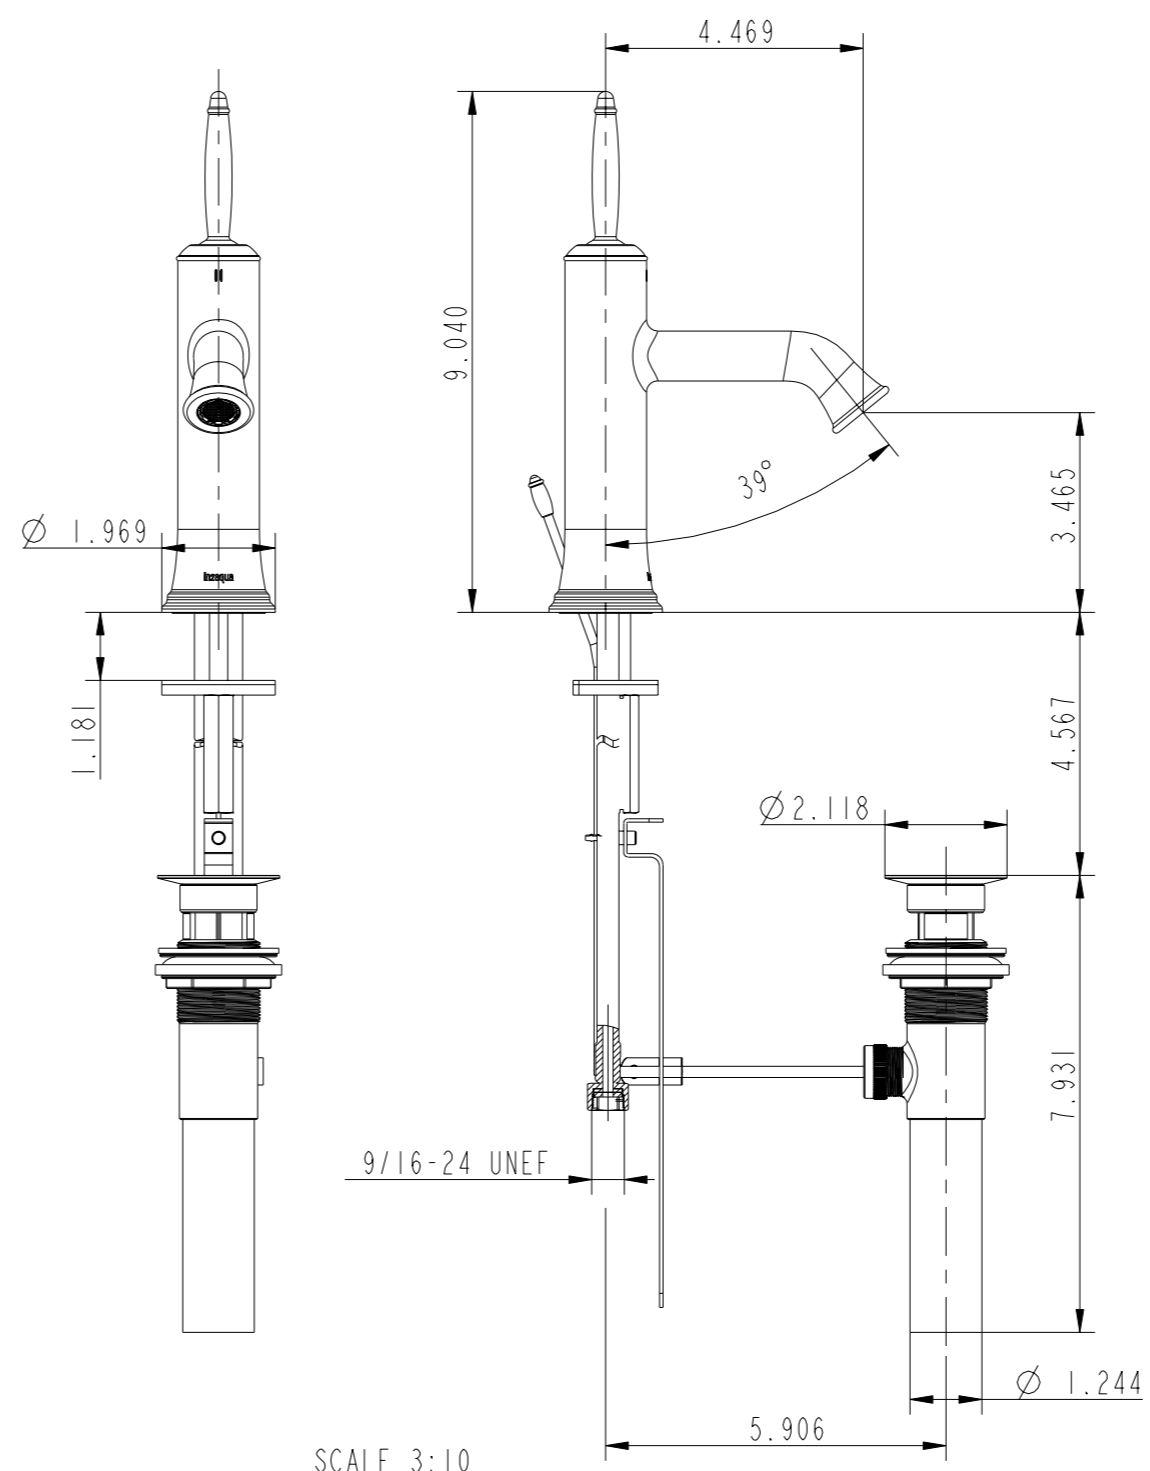

ITEM	DESCRIPTION	PART NO.	QTY
1	JOYSTICK	Z87105	1
2	BOLT M8	B87022	1
3	PLASTIC RING	P87024	1
4	LOCK RING	B87072	1
5	CARTRIDGE(KJ-25 PVD+)	C087018	1
6	CARTRIDGE SEAT	B87071	1
7	O RING Ø22X2	P87063	2
8	LIFT KNOB	B87083	1
9	DIVERTER ROD	B87252	1
10	FIXATION PLATE	C087002	1
11	FIXATION NUT M8	B87028	1
12	CONNECTION HOSE	C087008	2
13	AERATORS M18.5X1(NEOPERL CACHE-TJ)	C087028	1
14	SEAL 41X36X2.5	P87009	1
15	POPUP WASTE	CB87005	1
16	TOP CAP	B87068	1
17	SPOUT BODY	B87069	1
18		DRY_BAG	1
19		PACKAGING	1
20		INSTRUCTION_SHEET	1

Classic one-hole single-lever basin mixer

Finish: chrome
Article number: 1019 1 00 2

Finish: brushed nickel
Article number: 1019 1 20 2

SCALE 1:2

SCALE 1:2

SCALE 3:10

SCALE 3:10

SCALE 3:10

Classic one-hole single-lever basin mixer

Finish: chrome
Article number: 1019 1 00 2

Finish: brushed nickel
Article number: 1019 1 20 2

in2aqua