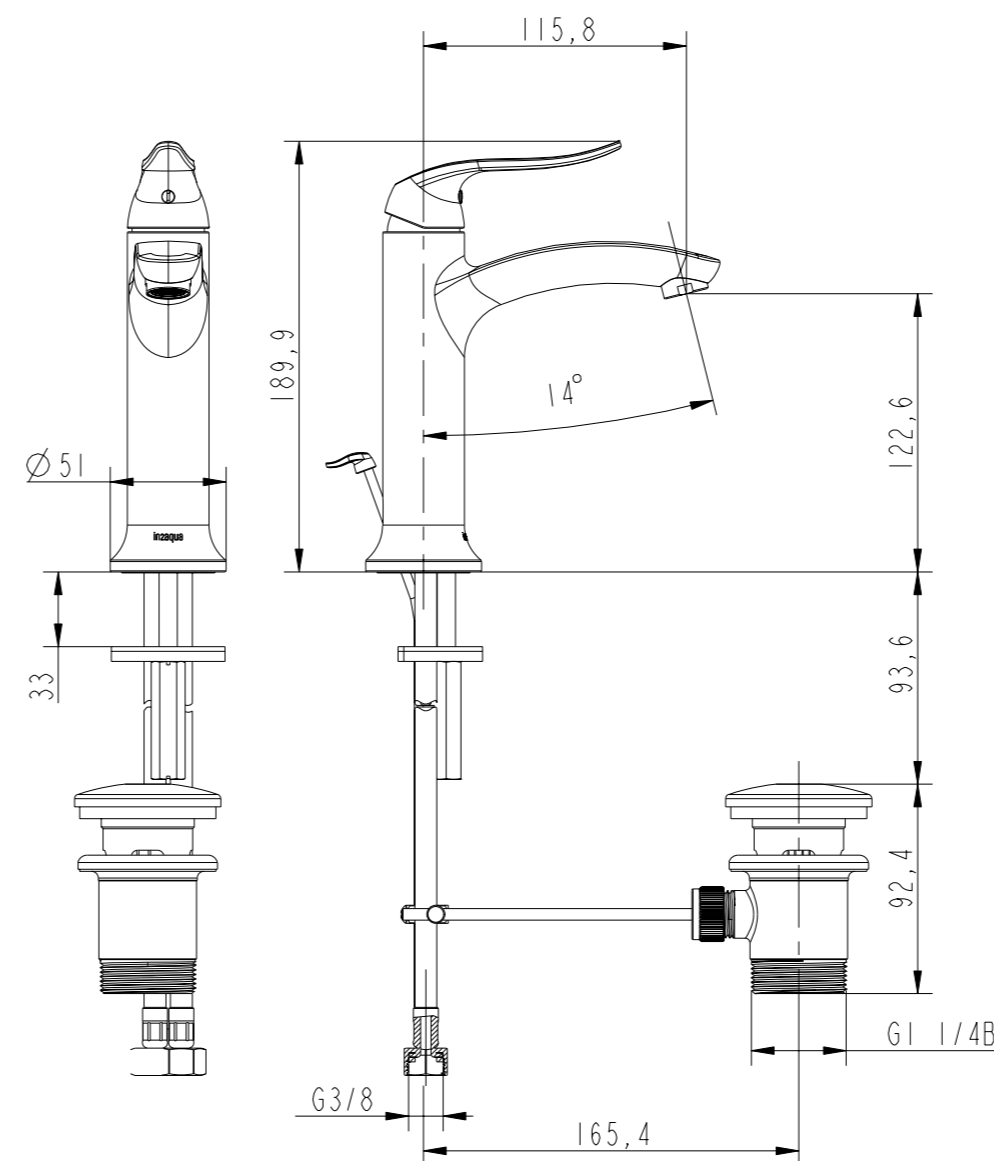

| ITEM | DESCRIPTION | PART NO. | QTY |
|------|------------------------------|-------------------|-----|
| 1 | AERATORS MS6035 1.5GPM M20x1 | CO87013 | 1 |
| 2 | SET SCREW M5 | S87008 | 1 |
| 3 | TOP CAP | B87075 | 1 |
| 4 | CARTRIDGE (K-25 PVD+) | CO87019 | 1 |
| 5 | LOCK RING | B87067 | 1 |
| 6 | CARTRIDGE SEAT | B87071 | 1 |
| 7 | O RING Ø22x2 | P87063 | 2 |
| 8 | STYLE LIFT KNOB WIDE SPREAD | Z87019 | 1 |
| 9 | SEAL 41x36x2.5 | P87009 | 1 |
| 10 | BOLT M8 | B87022 | 1 |
| 11 | CONNECTION HOSE | CO87026 | 2 |
| 12 | DIVERTER ROD | B87252 | 1 |
| 13 | FIXATION NUT M8 | B87028 | 1 |
| 14 | STYLE HANDLE | Z87106 | 1 |
| 15 | COVER | P87025 | 1 |
| 16 | STYLE SPOUT BODY | B87081 | 1 |
| 17 | FIXATION PLATE | CO87002 | 1 |
| 18 | POPOP WASTE | CB87075 | 1 |
| 19 | | DRY_BAG | 1 |
| 20 | | INSTRUCTION_SHEET | 1 |
| 21 | | PACKAGING | 1 |

STYLE one-hole single-lever basin mixer

Finish: chrome
Article number: 1027 1 00 1

in2aqua

SCALE 3:5

SCALE 1:2

SCALE 3:10

SECTION B-B
SCALE 3:10

SCALE 3:10

STYLE one-hole single-lever basin mixer

Finish: chrome
Article number: 1027 1 00 1