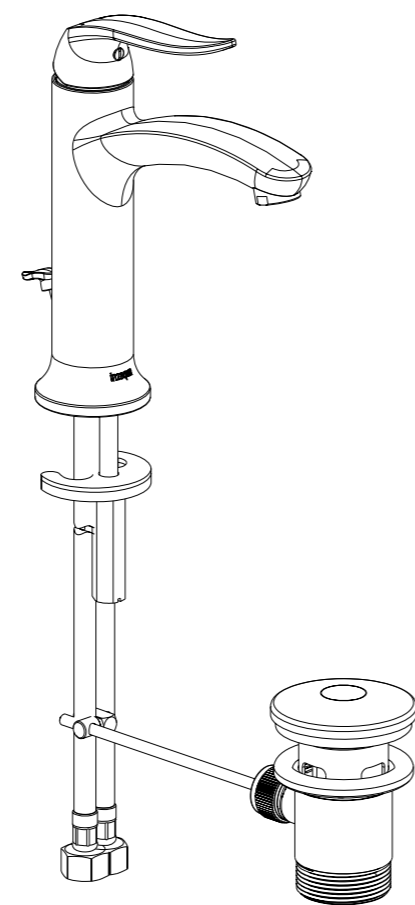

| ITEM | DESCRIPTION | PART NO. | QTY |
|------|------------------------------|-------------------|-----|
| 1 | AERATORS MS6035 1.5GPM M20x1 | CO87013 | 1 |
| 2 | SET SCREW M5 | S87008 | 1 |
| 3 | TOP CAP | B87075 | 1 |
| 4 | CARTRIDGE (K-25 PVD+) | CO87019 | 1 |
| 5 | LOCK RING | B87067 | 1 |
| 6 | CARTRIDGE SEAT | B87071 | 1 |
| 7 | O RING Ø22x2 | P87063 | 2 |
| 8 | STYLE LIFT KNOB WIDE SPREAD | Z87019 | 1 |
| 9 | SEAL 41x36x2.5 | P87009 | 1 |
| 10 | BOLT M8 | B87022 | 1 |
| 11 | CONNECTION HOSE | CO87026 | 2 |
| 12 | DIVERTER ROD | B87252 | 1 |
| 13 | FIXATION NUT M8 | B87028 | 1 |
| 14 | STYLE HANDLE | Z87106 | 1 |
| 15 | COVER | P87025 | 1 |
| 16 | STYLE SPOUT BODY | B87081 | 1 |
| 17 | FIXATION PLATE | CO87002 | 1 |
| 18 | POPOP WASTE | CB87075 | 1 |
| 19 | | DRY_BAG | 1 |
| 20 | | INSTRUCTION_SHEET | 1 |
| 21 | | PACKAGING | 1 |

STYLE one-hole single-lever basin mixer

Finish: chrome
Article number: 1027 1 00 1

in2aqua

SCALE 3:5

SCALE 1:2

SCALE 3:10

SECTION B-B
SCALE 3:10

SCALE 3:10

STYLE one-hole single-lever basin mixer

Finish: chrome
Article number: 1027 1 00 1