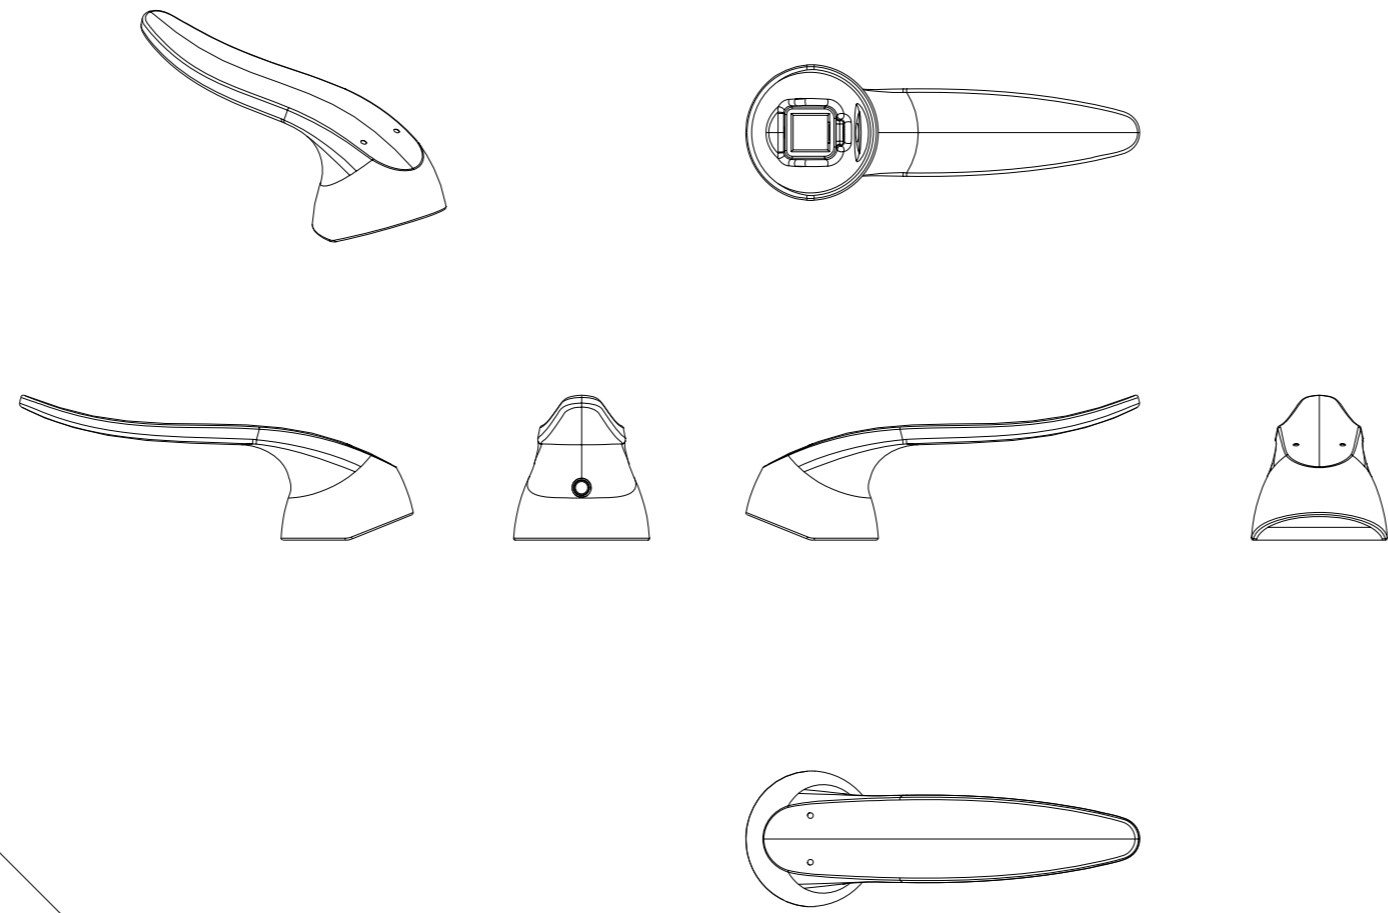

| ITEM | DESCRIPTION | PART NO. | QTY |
|------|------------------------------|-------------------|-----|
| 1 | AERATORS MS6035 1.5GPM M20x1 | CO87013 | 1 |
| 2 | SET SCREW M5 | S87008 | 1 |
| 3 | TOP CAP | B87075 | 1 |
| 4 | CARTRIDGE (K-25 PVD+) | CO87019 | 1 |
| 5 | LOCK RING | B87067 | 1 |
| 6 | CARTRIDGE SEAT | B87071 | 1 |
| 7 | O RING Ø22x2 | P87063 | 2 |
| 8 | STYLE LIFT KNOB WIDE SPREAD | Z87019 | 1 |
| 9 | SEAL 41x36x2.5 | P87009 | 1 |
| 10 | BOLT M8 | B87022 | 1 |
| 11 | CONNECTION HOSE | CO87026 | 2 |
| 12 | DIVERTER ROD | B87252 | 1 |
| 13 | FIXATION NUT M8 | B87028 | 1 |
| 14 | STYLE HANDLE | Z87106 | 1 |
| 15 | COVER | P87025 | 1 |
| 16 | STYLE SPOUT BODY | B87081 | 1 |
| 17 | FIXATION PLATE | CO87002 | 1 |
| 18 | POPOP WASTE | CB87075 | 1 |
| 19 | | DRY_BAG | 1 |
| 20 | | INSTRUCTION_SHEET | 1 |
| 21 | | PACKAGING | 1 |

STYLE one-hole single-lever basin mixer

Finish: chrome
Article number: 1027 1 00 1

in2aqua

SCALE 3:5

SCALE 1:2

SCALE 3:10

SECTION B-B
SCALE 3:10

SCALE 3:10

STYLE one-hole single-lever basin mixer

Finish: chrome
Article number: 1027 1 00 1