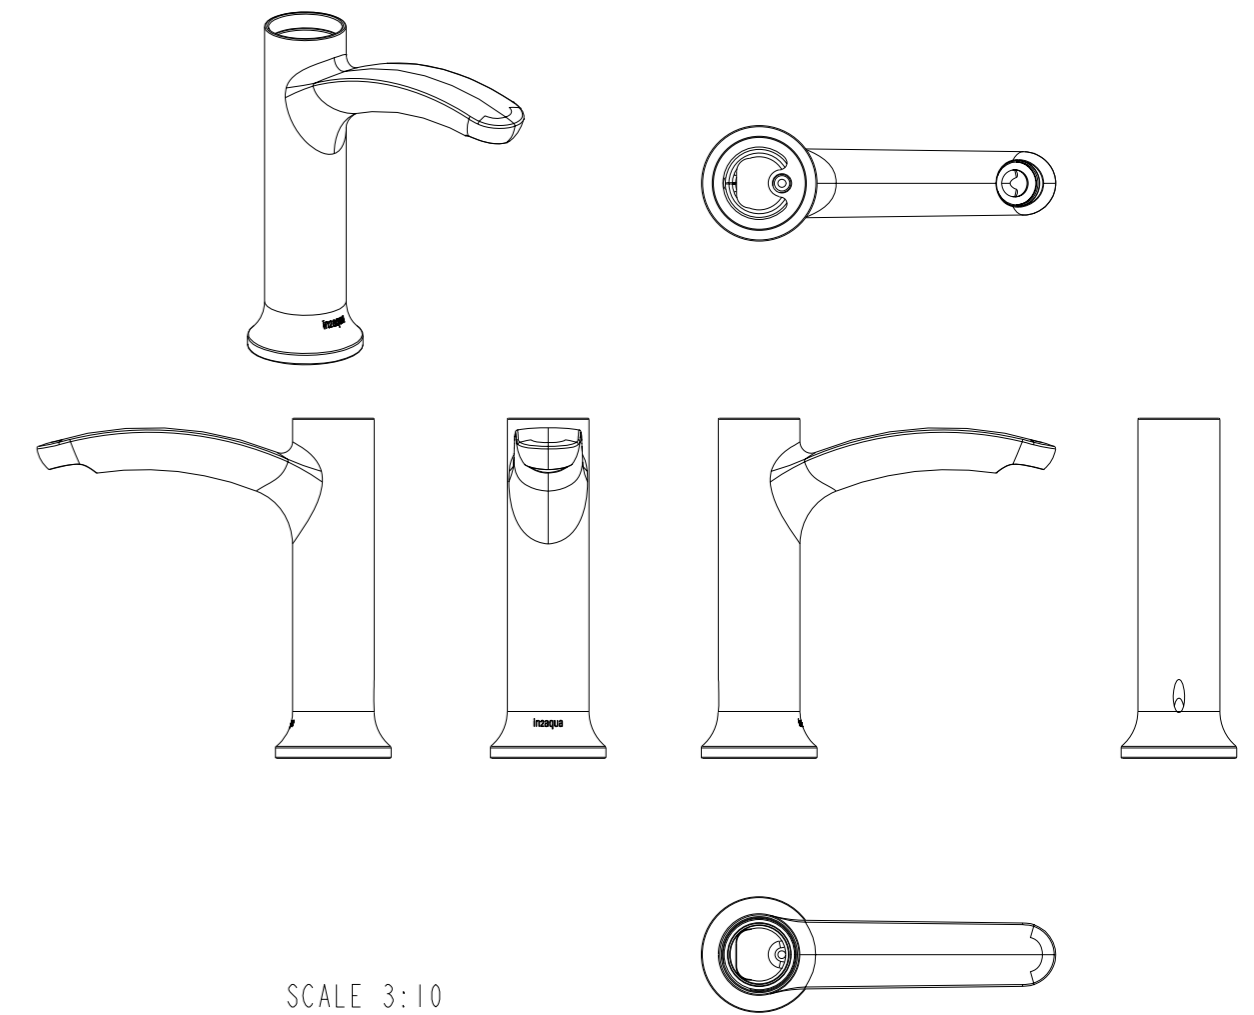

| ITEM | DESCRIPTION | PART NO. | QTY |
|------|------------------------------|-------------------|-----|
| 1 | AERATORS MS6035 1.5GPM M20x1 | CO87013 | 1 |
| 2 | SET SCREW M5 | S87008 | 1 |
| 3 | TOP CAP | B87075 | 1 |
| 4 | CARTRIDGE (K-25 PVD+) | CO87019 | 1 |
| 5 | LOCK RING | B87067 | 1 |
| 6 | CARTRIDGE SEAT | B87071 | 1 |
| 7 | O RING Ø22x2 | P87063 | 2 |
| 8 | STYLE LIFT KNOB WIDE SPREAD | Z87019 | 1 |
| 9 | SEAL 41x36x2.5 | P87009 | 1 |
| 10 | BOLT M8 | B87022 | 1 |
| 11 | CONNECTION HOSE | CO87026 | 2 |
| 12 | DIVERTER ROD | B87252 | 1 |
| 13 | FIXATION NUT M8 | B87028 | 1 |
| 14 | STYLE HANDLE | Z87106 | 1 |
| 15 | COVER | P87025 | 1 |
| 16 | STYLE SPOUT BODY | B87081 | 1 |
| 17 | FIXATION PLATE | CO87002 | 1 |
| 18 | POPOP WASTE | CB87075 | 1 |
| 19 | | DRY_BAG | 1 |
| 20 | | INSTRUCTION_SHEET | 1 |
| 21 | | PACKAGING | 1 |

STYLE one-hole single-lever basin mixer

Finish: chrome
Article number: 1027 1 00 1

in2aqua

SCALE 3:5

SCALE 1:2

SCALE 3:10

SECTION B-B
SCALE 3:10

SCALE 3:10

STYLE one-hole single-lever basin mixer

Finish: chrome
Article number: 1027 1 00 1