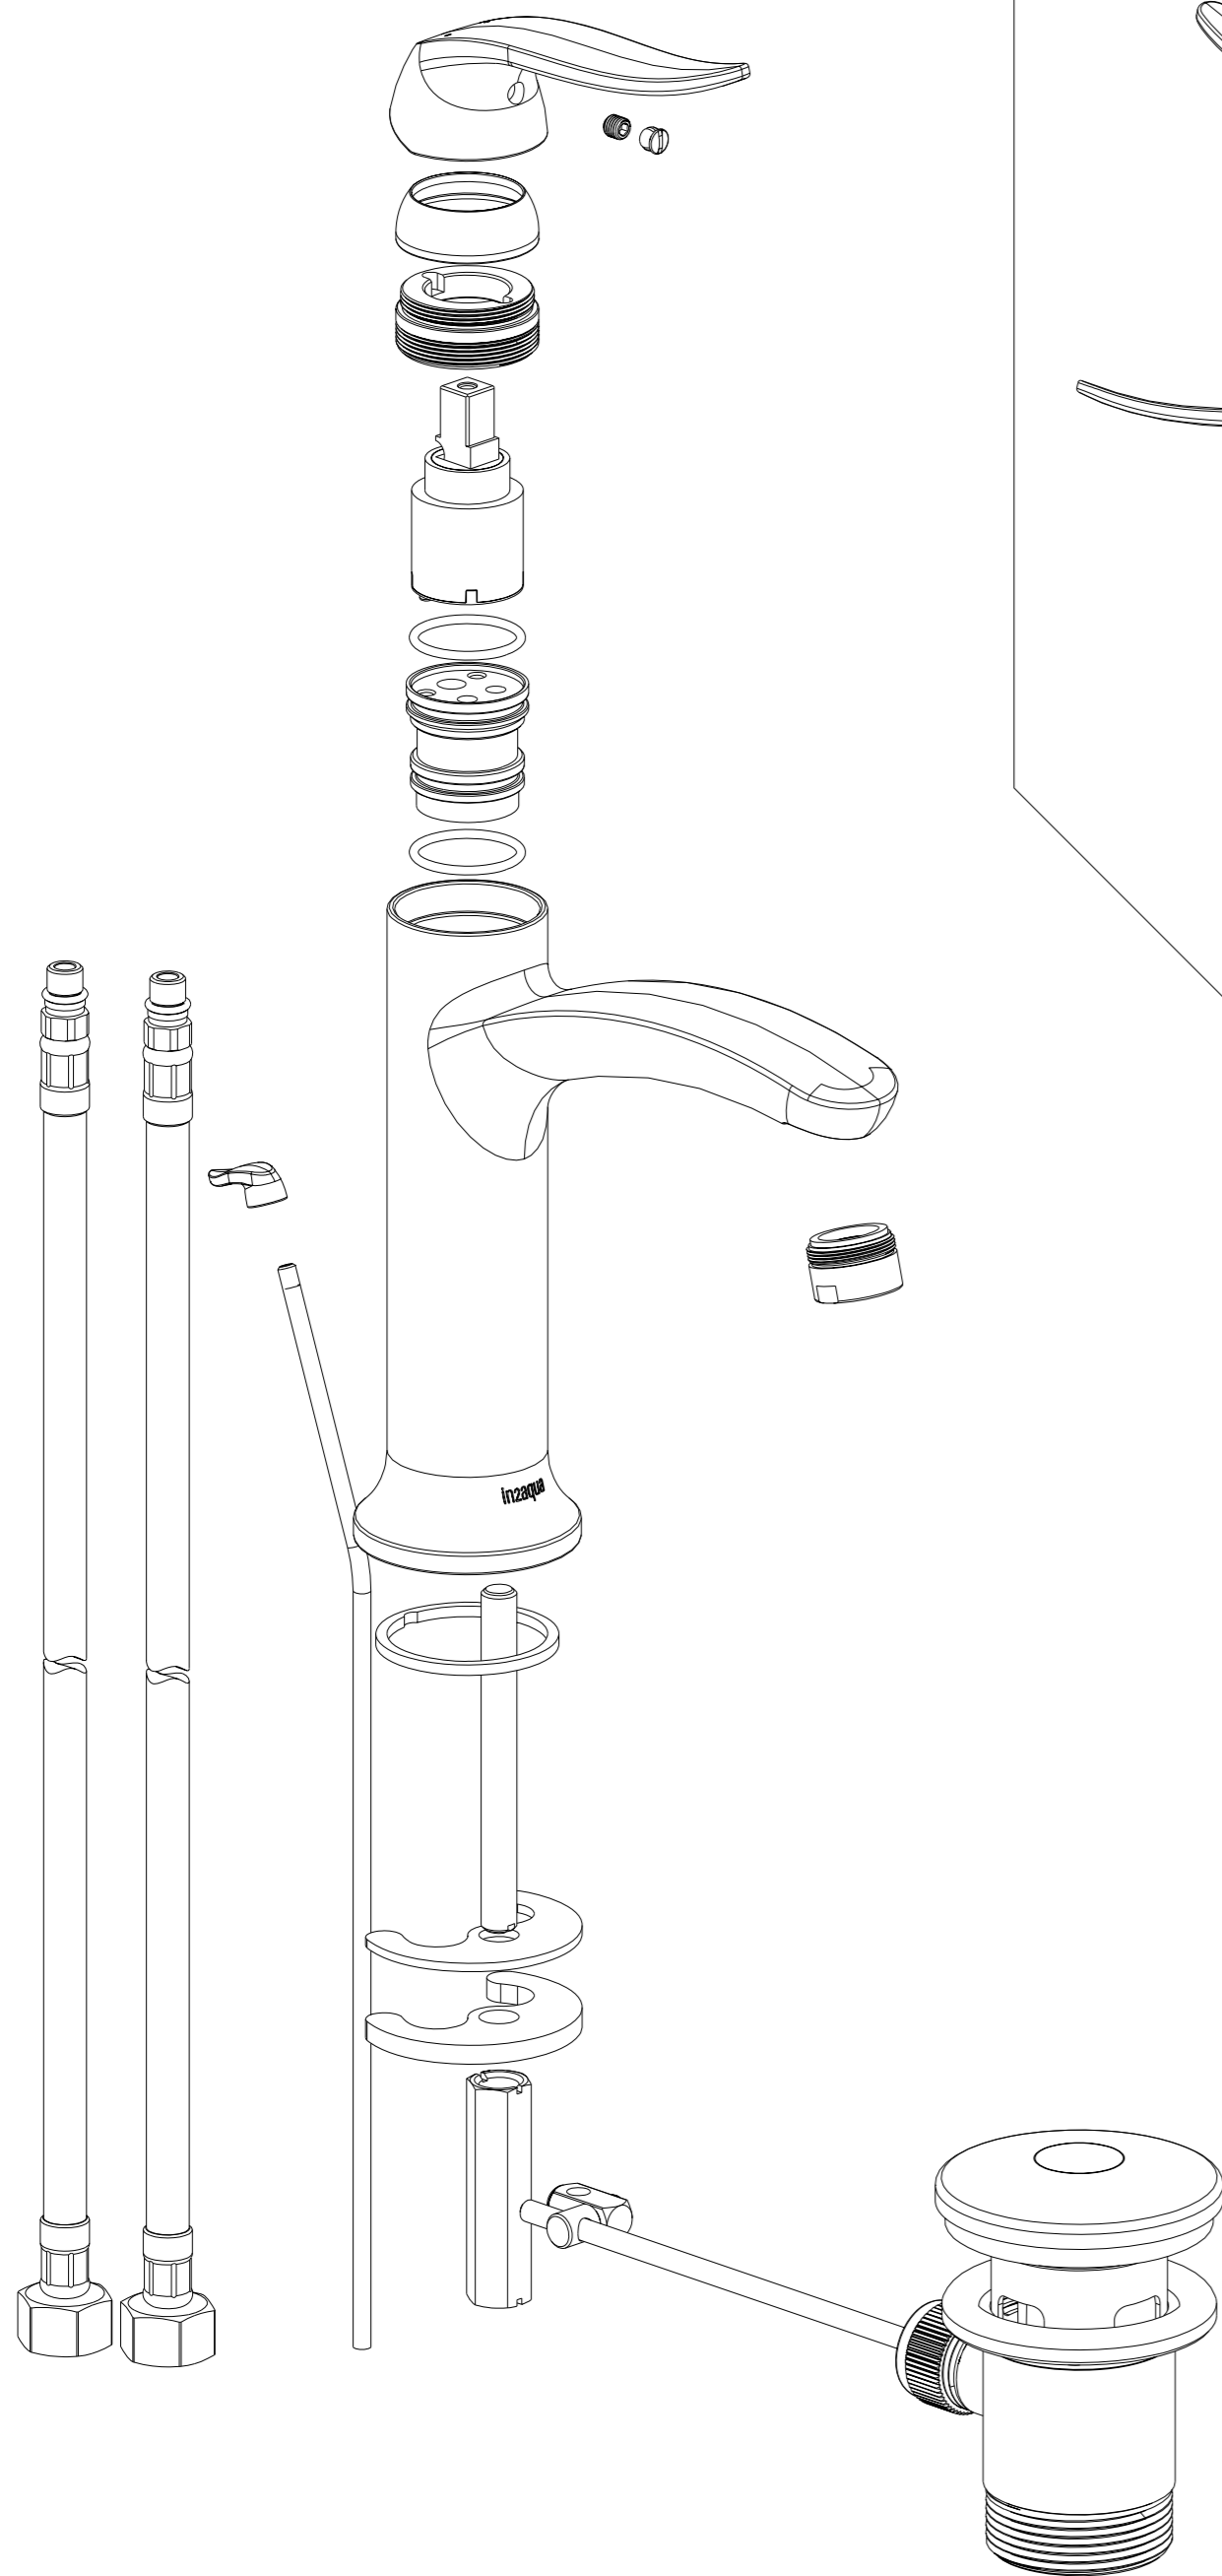

| ITEM | DESCRIPTION | PART NO. | QTY |
|------|------------------------------|-------------------|-----|
| 1 | AERATORS MS6035 1.5GPM M20x1 | CO87013 | 1 |
| 2 | SET SCREW M5 | S87008 | 1 |
| 3 | TOP CAP | B87075 | 1 |
| 4 | CARTRIDGE (K-25 PVD+) | CO87019 | 1 |
| 5 | LOCK RING | B87067 | 1 |
| 6 | CARTRIDGE SEAT | B87071 | 1 |
| 7 | O RING Ø22x2 | P87063 | 2 |
| 8 | STYLE LIFT KNOB WIDE SPREAD | Z87019 | 1 |
| 9 | SEAL 41x36x2.5 | P87009 | 1 |
| 10 | BOLT M8 | B87022 | 1 |
| 11 | CONNECTION HOSE | CO87026 | 2 |
| 12 | DIVERTER ROD | B87252 | 1 |
| 13 | FIXATION NUT M8 | B87028 | 1 |
| 14 | STYLE HANDLE | Z87106 | 1 |
| 15 | COVER | P87025 | 1 |
| 16 | STYLE SPOUT BODY | B87081 | 1 |
| 17 | FIXATION PLATE | CO87002 | 1 |
| 18 | POPOP WASTE | CB87075 | 1 |
| 19 | | DRY_BAG | 1 |
| 20 | | INSTRUCTION_SHEET | 1 |
| 21 | | PACKAGING | 1 |

STYLE one-hole single-lever basin mixer

Finish: chrome
Article number: 1027 1 00 1

in2aqua

SCALE 3:5

SCALE 1:2

SCALE 3:10

SECTION B-B
SCALE 3:10

SCALE 3:10

STYLE one-hole single-lever basin mixer

Finish: chrome
Article number: 1027 1 00 1