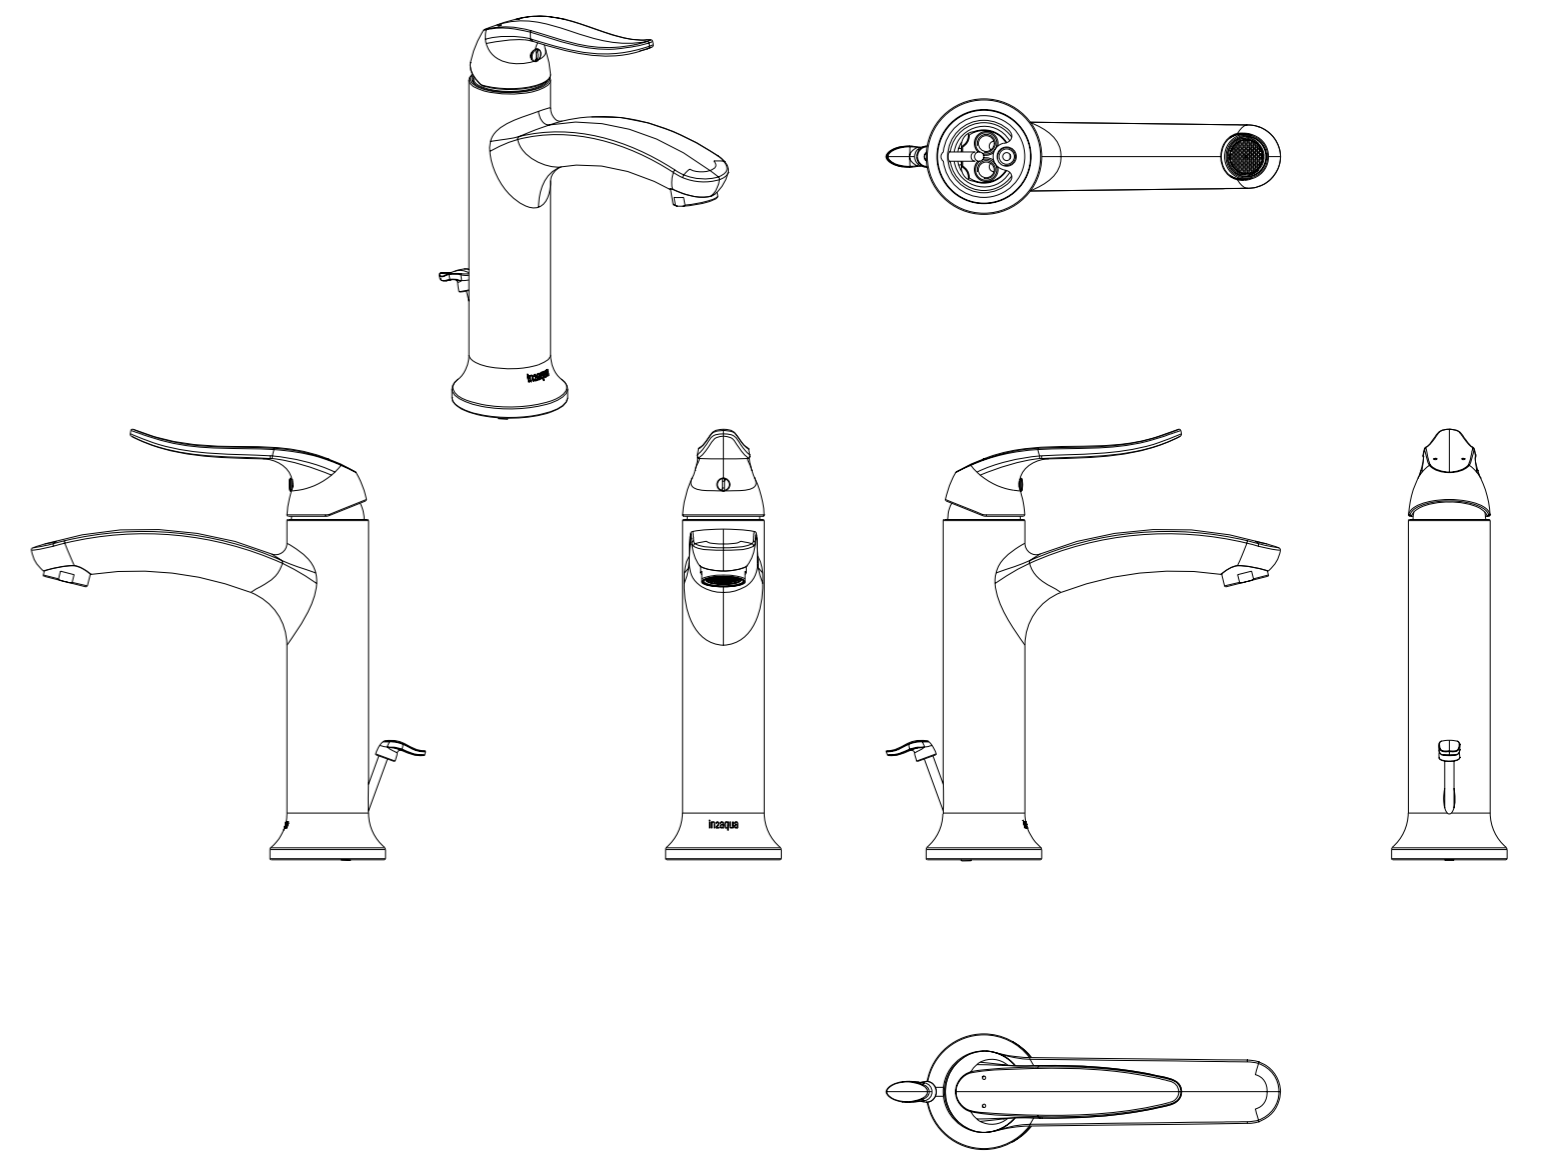

| ITEM | DESCRIPTION | PART NO. | QTY |
|------|------------------------------|-------------------|-----|
| 1 | AERATORS MS6035 1.5GPM M20x1 | CO87013 | 1 |
| 2 | SET SCREW M5 | S87008 | 1 |
| 3 | TOP CAP | B87075 | 1 |
| 4 | CARTRIDGE (K-25 PVD+) | CO87019 | 1 |
| 5 | LOCK RING | B87067 | 1 |
| 6 | CARTRIDGE SEAT | B87071 | 1 |
| 7 | O RING Ø22x2 | P87063 | 2 |
| 8 | STYLE LIFT KNOB WIDE SPREAD | Z87019 | 1 |
| 9 | SEAL 41x36x2.5 | P87009 | 1 |
| 10 | BOLT M8 | B87022 | 1 |
| 11 | CONNECTION HOSE | CO87026 | 2 |
| 12 | DIVERTER ROD | B87252 | 1 |
| 13 | FIXATION NUT M8 | B87028 | 1 |
| 14 | STYLE HANDLE | Z87106 | 1 |
| 15 | COVER | P87025 | 1 |
| 16 | STYLE SPOUT BODY | B87081 | 1 |
| 17 | FIXATION PLATE | CO87002 | 1 |
| 18 | POPOP WASTE | CB87075 | 1 |
| 19 | | DRY_BAG | 1 |
| 20 | | INSTRUCTION_SHEET | 1 |
| 21 | | PACKAGING | 1 |

STYLE one-hole single-lever basin mixer

Finish: chrome
Article number: 1027 1 00 1

in2aqua

SCALE 3:5

SCALE 1:2

SCALE 3:10

SECTION B-B
SCALE 3:10

SCALE 3:10

STYLE one-hole single-lever basin mixer

Finish: chrome
Article number: 1027 1 00 1