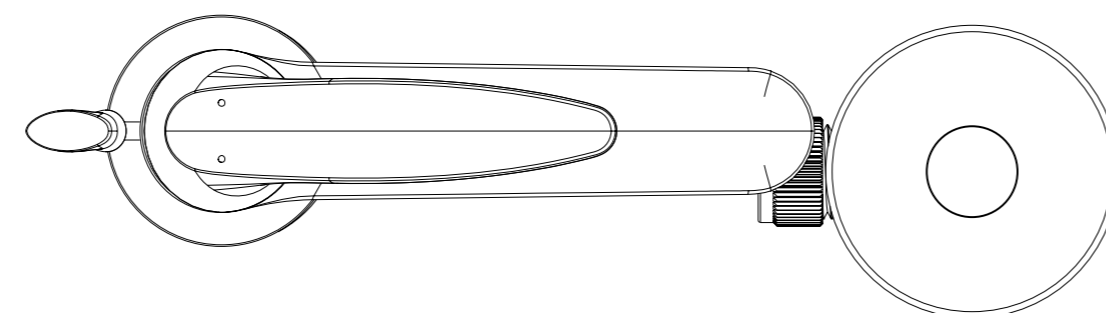

| ITEM | DESCRIPTION | PART NO. | QTY |
|------|------------------------------|-------------------|-----|
| 1 | AERATORS MS6035 1.5GPM M20x1 | CO87013 | 1 |
| 2 | SET SCREW M5 | S87008 | 1 |
| 3 | TOP CAP | B87075 | 1 |
| 4 | CARTRIDGE (K-25 PVD+) | CO87019 | 1 |
| 5 | LOCK RING | B87067 | 1 |
| 6 | CARTRIDGE SEAT | B87071 | 1 |
| 7 | O RING Ø22x2 | P87063 | 2 |
| 8 | STYLE LIFT KNOB WIDE SPREAD | Z87019 | 1 |
| 9 | SEAL 41x36x2.5 | P87009 | 1 |
| 10 | BOLT M8 | B87022 | 1 |
| 11 | CONNECTION HOSE | CO87026 | 2 |
| 12 | DIVERTER ROD | B87252 | 1 |
| 13 | FIXATION NUT M8 | B87028 | 1 |
| 14 | STYLE HANDLE | Z87106 | 1 |
| 15 | COVER | P87025 | 1 |
| 16 | STYLE SPOUT BODY | B87081 | 1 |
| 17 | FIXATION PLATE | CO87002 | 1 |
| 18 | POPOP WASTE | CB87075 | 1 |
| 19 | | DRY_BAG | 1 |
| 20 | | INSTRUCTION_SHEET | 1 |
| 21 | | PACKAGING | 1 |

STYLE one-hole single-lever basin mixer

Finish: chrome
Article number: 1027 1 00 1

in2aqua

SCALE 3:5

SCALE 1:2

SCALE 3:10

SECTION B-B
SCALE 3:10

SCALE 3:10

STYLE one-hole single-lever basin mixer

Finish: chrome
Article number: 1027 1 00 1