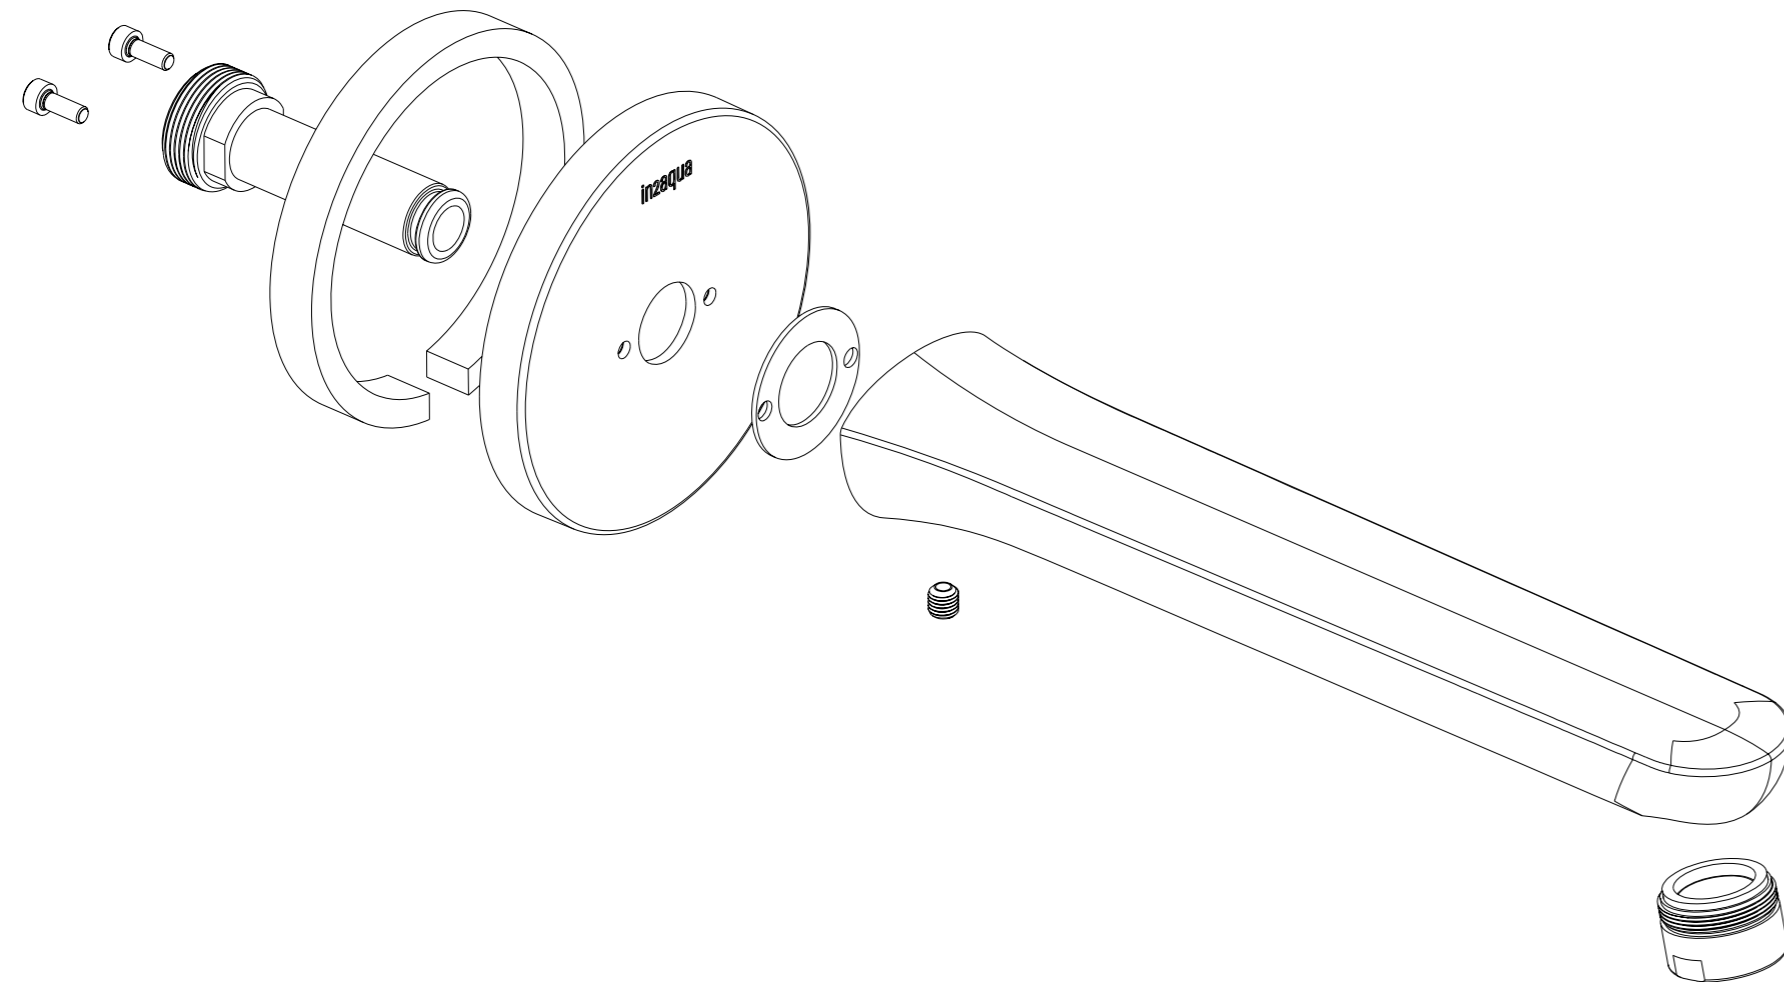

SECTION A-A

SECTION B-B

SCALE 1:2

ITEM	DESCRIPTION	PART NO.	QTY
1	AERATORS MS6035 1.5GPM M20X1	C087013	1
2	2 HOLE WASHBASIN SPOUT	B87251	1
3	SET SCREW M5	S87008	1
4	O RING \varnothing 10X1.8	P87053	1
5	SPOUT ESCUTCHEON	Z87121	1
6	BRASS TUBE	B87093	1
7	WASHER \varnothing 26.5x \varnothing 15x1	P87057	1
8	SEAL 70X60X9	P87048	1
9	SETTING SCREW M3 X 8	S87001	2
10		DRY_BAG	1
11		INSTRUCTION_SHEET	1
12		PACKAGING	1

STYLE tub spout XL, 1/2"

Finish: chrome
Article number: 1038 1 00 2

Finish: brushed nickel
Article number: 1038 1 20 2

SCALE 4:5

SCALE 4:5

SCALE 4:5

STYLE tub spout XL, 1/2"

Finish: chrome
Article number: 1038 1 00 2

Finish: brushed nickel
Article number: 1038 1 20 2