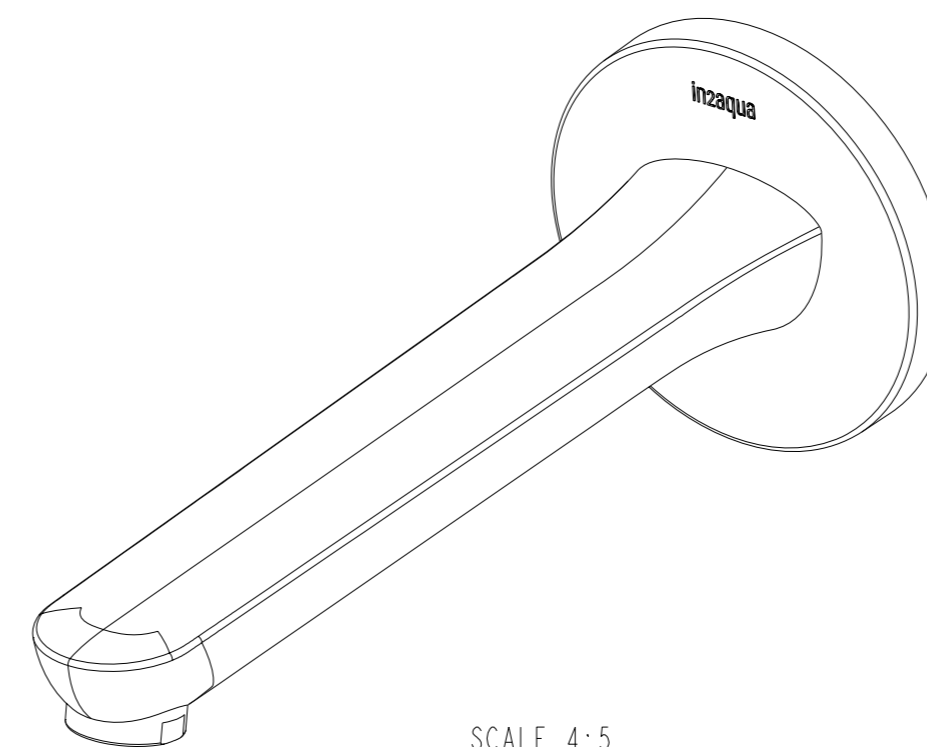

SECTION A-A

SECTION B-B

SCALE 1:2

ITEM	DESCRIPTION	PART NO.	QTY
1	AERATORS MS6035 1.5GPM M20X1	C087013	1
2	2 HOLE WASHBASIN SPOUT	B87251	1
3	SET SCREW M5	S87008	1
4	O RING \varnothing 10X1.8	P87053	1
5	SPOUT ESCUTCHEON	Z87121	1
6	BRASS TUBE	B87093	1
7	WASHER \varnothing 26.5x \varnothing 15x1	P87057	1
8	SEAL 70X60X9	P87048	1
9	SETTING SCREW M3 X 8	S87001	2
10		DRY_BAG	1
11		INSTRUCTION_SHEET	1
12		PACKAGING	1

STYLE tub spout XL, 1/2"

Finish: chrome
Article number: 1038 1 00 2

Finish: brushed nickel
Article number: 1038 1 20 2

SCALE 4:5

SCALE 4:5

SCALE 4:5

STYLE tub spout XL, 1/2"

Finish: chrome
Article number: 1038 1 00 2

Finish: brushed nickel
Article number: 1038 1 20 2