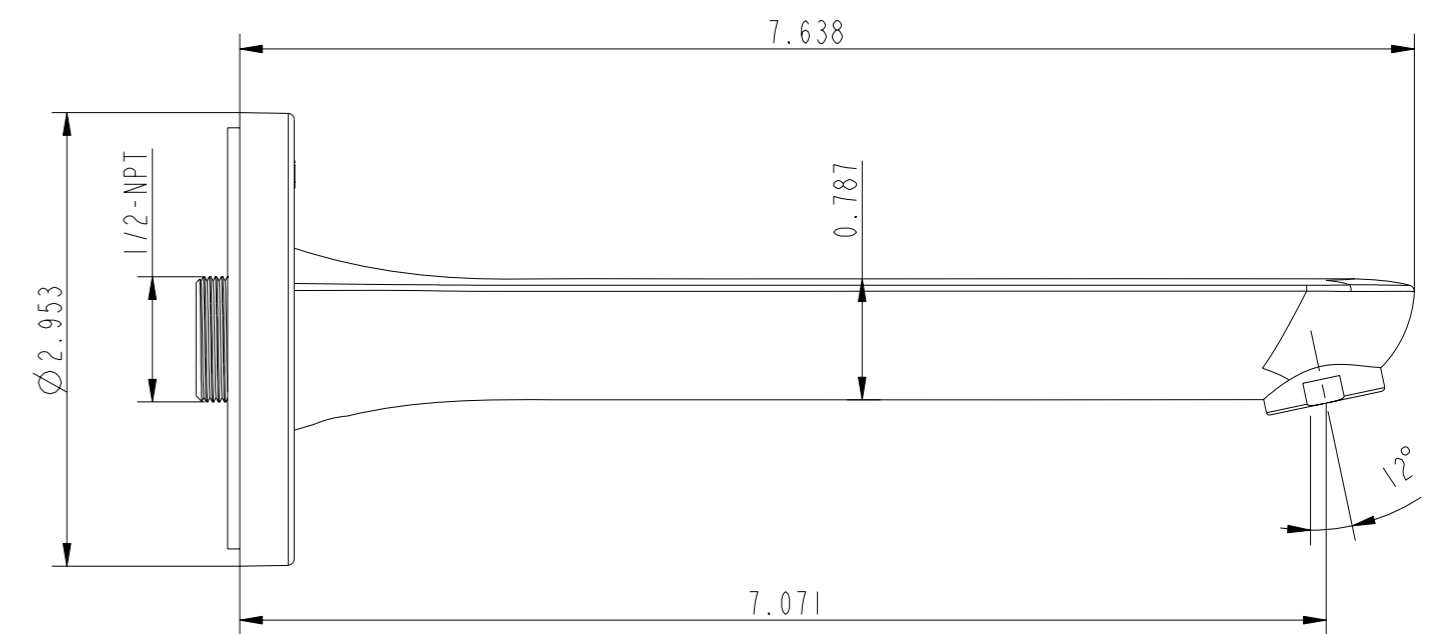

SECTION A-A

SECTION B-B

SCALE 1:2

ITEM	DESCRIPTION	PART NO.	QTY
1	AERATORS MS6035 1.5GPM M20X1	C087013	1
2	2 HOLE WASHBASIN SPOUT	B87251	1
3	SET SCREW M5	S87008	1
4	O RING \varnothing 10X1.8	P87053	1
5	SPOUT ESCUTCHEON	Z87121	1
6	BRASS TUBE	B87093	1
7	WASHER \varnothing 26.5x \varnothing 15x1	P87057	1
8	SEAL 70X60X9	P87048	1
9	SETTING SCREW M3 X 8	S87001	2
10		DRY_BAG	1
11		INSTRUCTION_SHEET	1
12		PACKAGING	1

STYLE tub spout XL, 1/2"

Finish: chrome
Article number: 1038 1 00 2

Finish: brushed nickel
Article number: 1038 1 20 2

SCALE 4:5

SCALE 4:5

SCALE 4:5

STYLE tub spout XL, 1/2"

Finish: chrome
Article number: 1038 1 00 2

Finish: brushed nickel
Article number: 1038 1 20 2