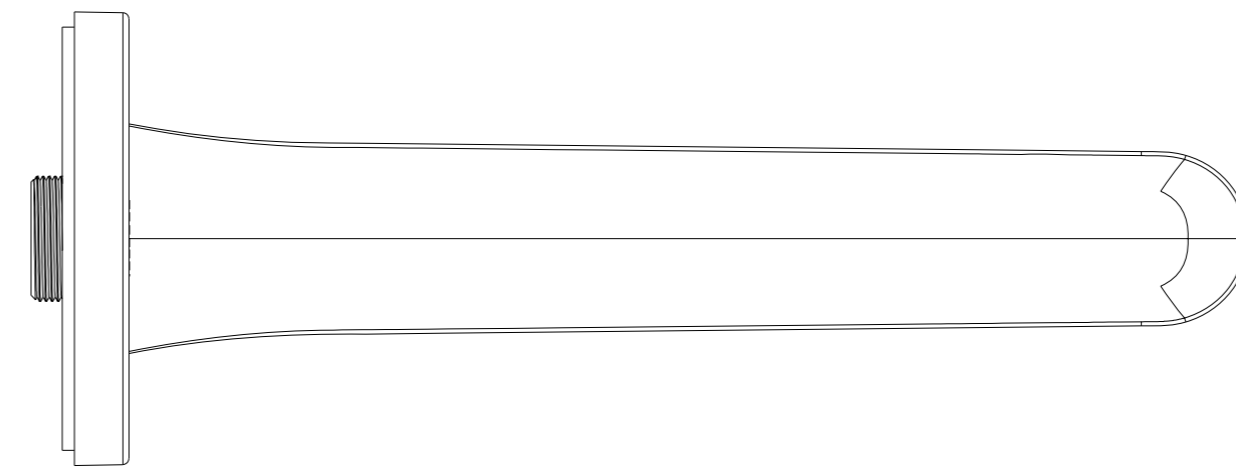

SECTION A-A

SECTION B-B

SCALE 1:2

ITEM	DESCRIPTION	PART NO.	QTY
1	AERATORS MS6035 1.5GPM M20X1	C087013	1
2	2 HOLE WASHBASIN SPOUT	B87251	1
3	SET SCREW M5	S87008	1
4	O RING \varnothing 10X1.8	P87053	1
5	SPOUT ESCUTCHEON	Z87121	1
6	BRASS TUBE	B87093	1
7	WASHER \varnothing 26.5x \varnothing 15x1	P87057	1
8	SEAL 70X60X9	P87048	1
9	SETTING SCREW M3 X 8	S87001	2
10		DRY_BAG	1
11		INSTRUCTION_SHEET	1
12		PACKAGING	1

STYLE tub spout XL, 1/2"

Finish: chrome
Article number: 1038 1 00 2

Finish: brushed nickel
Article number: 1038 1 20 2

SCALE 4:5

SCALE 4:5

SCALE 4:5

STYLE tub spout XL, 1/2"

Finish: chrome
Article number: 1038 1 00 2

Finish: brushed nickel
Article number: 1038 1 20 2