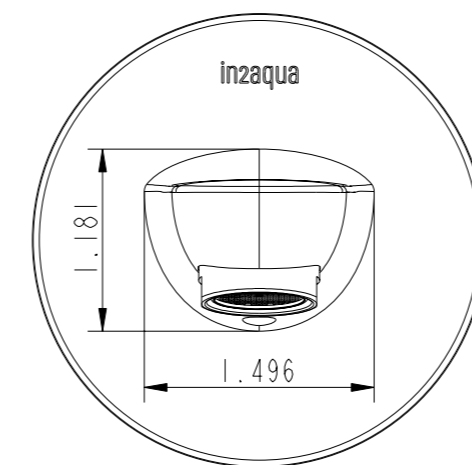

SECTION A-A

SECTION B-B

SCALE 1:2

ITEM	DESCRIPTION	PART NO.	QTY
1	AERATORS MS6035 1.5GPM M20X1	C087013	1
2	2 HOLE WASHBASIN SPOUT	B87251	1
3	SET SCREW M5	S87008	1
4	O RING \varnothing 10X1.8	P87053	1
5	SPOUT ESCUTCHEON	Z87121	1
6	BRASS TUBE	B87093	1
7	WASHER \varnothing 26.5x \varnothing 15x1	P87057	1
8	SEAL 70X60X9	P87048	1
9	SETTING SCREW M3 X 8	S87001	2
10		DRY_BAG	1
11		INSTRUCTION_SHEET	1
12		PACKAGING	1

STYLE tub spout XL, 1/2"

Finish: chrome
Article number: 1038 1 00 2

Finish: brushed nickel
Article number: 1038 1 20 2

SCALE 4:5

SCALE 4:5

SCALE 4:5

STYLE tub spout XL, 1/2"

Finish: chrome
Article number: 1038 1 00 2

Finish: brushed nickel
Article number: 1038 1 20 2