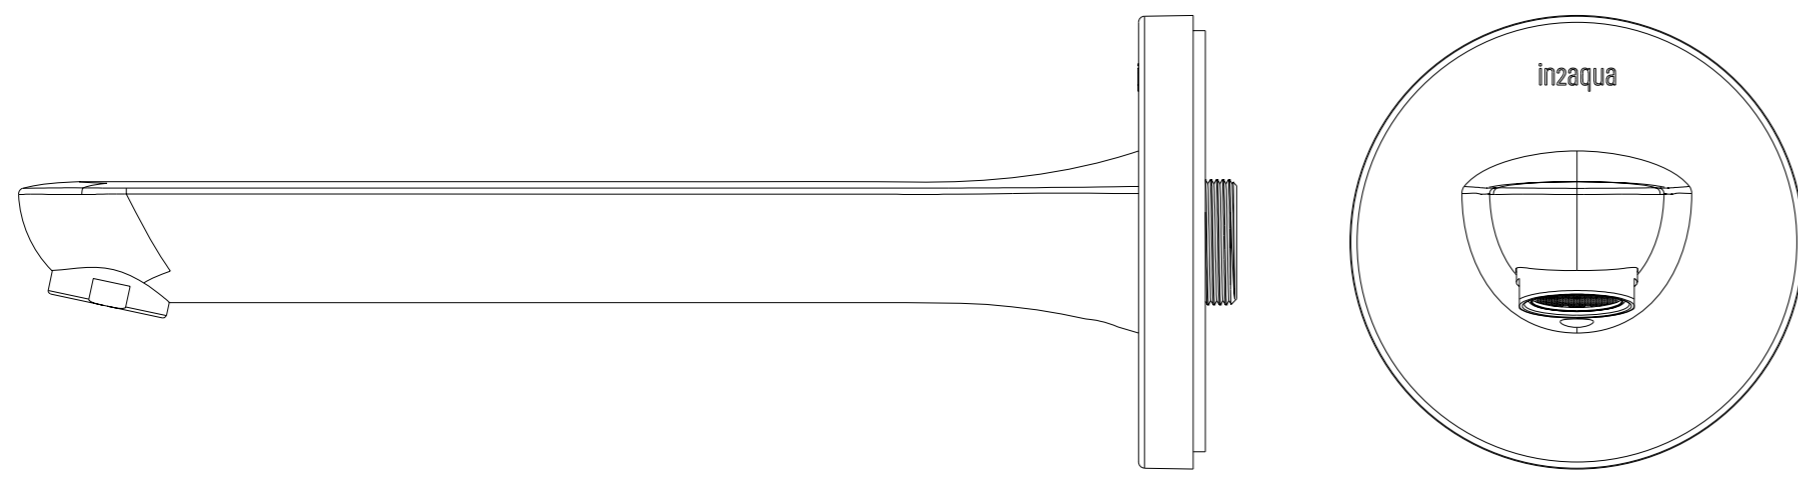

SECTION A-A

SECTION B-B

SCALE 1:2

ITEM	DESCRIPTION	PART NO.	QTY
1	AERATORS MS6035 1.5GPM M20X1	C087013	1
2	2 HOLE WASHBASIN SPOUT	B87251	1
3	SET SCREW M5	S87008	1
4	O RING \varnothing 10X1.8	P87053	1
5	SPOUT ESCUTCHEON	Z87121	1
6	BRASS TUBE	B87093	1
7	WASHER \varnothing 26.5x \varnothing 15x1	P87057	1
8	SEAL 70X60X9	P87048	1
9	SETTING SCREW M3 X 8	S87001	2
10		DRY_BAG	1
11		INSTRUCTION_SHEET	1
12		PACKAGING	1

STYLE tub spout XL, 1/2"

Finish: chrome
Article number: 1038 1 00 2

Finish: brushed nickel
Article number: 1038 1 20 2

SCALE 4:5

SCALE 4:5

SCALE 4:5

STYLE tub spout XL, 1/2"

Finish: chrome
Article number: 1038 1 00 2

Finish: brushed nickel
Article number: 1038 1 20 2