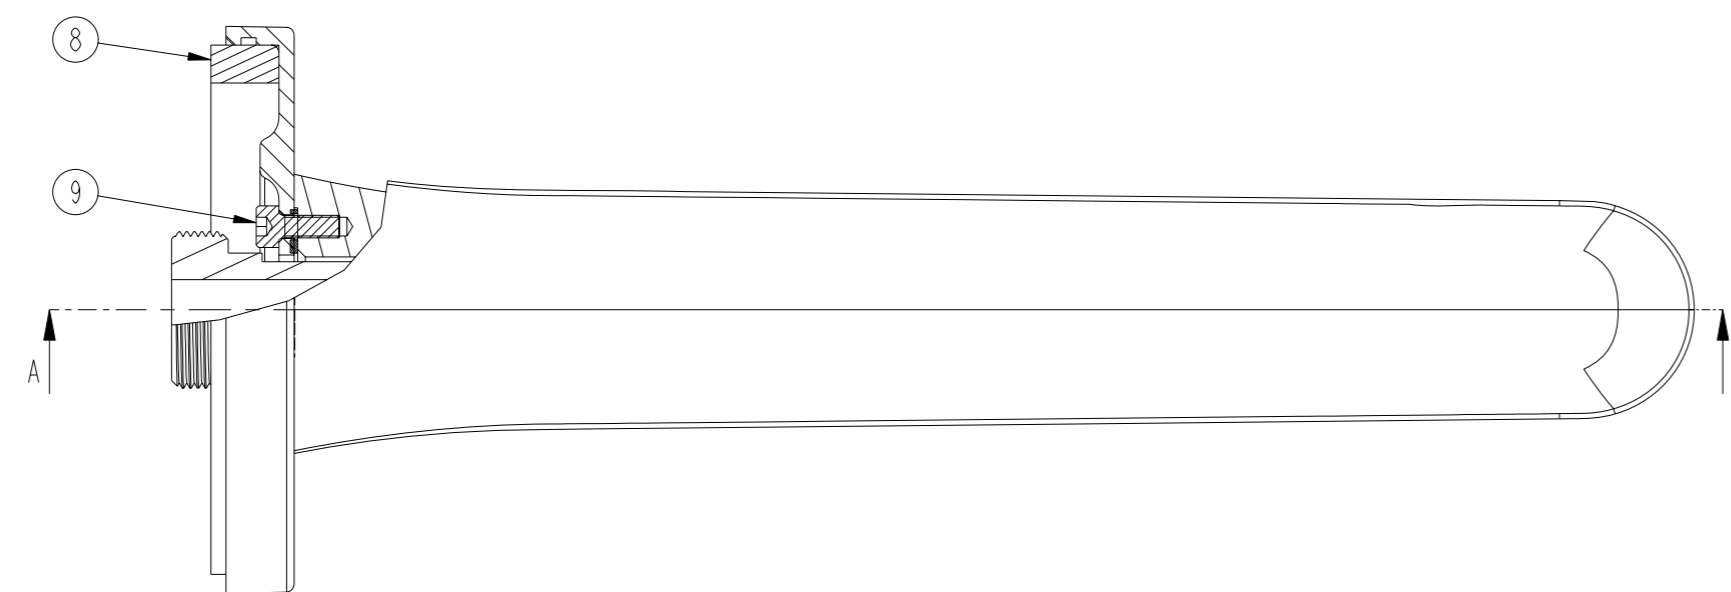

SECTION A-A

SECTION B-B

SCALE 1:2

ITEM	DESCRIPTION	PART NO.	QTY
1	AERATORS MS6035 1.5GPM M20X1	C087013	1
2	2 HOLE WASHBASIN SPOUT	B87251	1
3	SET SCREW M5	S87008	1
4	O RING \varnothing 10X1.8	P87053	1
5	SPOUT ESCUTCHEON	Z87121	1
6	BRASS TUBE	B87093	1
7	WASHER \varnothing 26.5x \varnothing 15x1	P87057	1
8	SEAL 70X60X9	P87048	1
9	SETTING SCREW M3 X 8	S87001	2
10		DRY_BAG	1
11		INSTRUCTION_SHEET	1
12		PACKAGING	1

STYLE tub spout XL, 1/2"

Finish: chrome
Article number: 1038 1 00 2

Finish: brushed nickel
Article number: 1038 1 20 2

SCALE 4:5

SCALE 4:5

SCALE 4:5

STYLE tub spout XL, 1/2"

Finish: chrome
Article number: 1038 1 00 2

Finish: brushed nickel
Article number: 1038 1 20 2