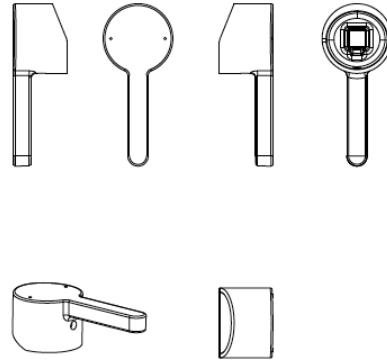

ITEM	DESCRIPTION	PART NO.	QTY
1	SLIM AIR HCSSR AERATOR STD SIZE M24X1 1.2gpm	COB7040	1
2	SCREW M4X8	S87020	1
3	SEAL RING Ø10.77X2.62	P87037	1
4	O-RING	P87075	1
5	BOLT M8	B87022	1
6	FIXATION PLATE	COB7002	1
7	FIXATION NUT M8	B87028	1
8	CONNECTION HOSE	COB7008	2
9	SEAL	P87039	1
10	BASE RING	B87018	1
11	SPOUT BASE	B87104	1
12	PLASTIC RETAINER	P87031	1
13	M4X8 SCREW	S87019	1
14	PLASTIC RING	P87026	1
15	O RING Ø10X1.8	P87053	2
16	HANDLE	Z87004	1
17	COVER	P87025	1
18	SET SCREW M5	S87008	1
19	CARTRIDGE K 25 (K) DLC	COB7019	1
20	BONNET NUT	B87074	1
21	LOCK RING	B87073	1
22	DIVERTER ROD	B87277	1
23	EDGE LIFT 1N08 WIDE SPREAD	B87045	1
24	O-RING 14X2	P87065	1
25	POPUUP WASTE	CB87005	1
26	SETTING SCREW M3 X 8	S87001	2
27	SPOUT	B87017	1
28	SPOUT BASE	B87019	1
29		DRY_BAG	1
30		INSTRUCTION_SHEET	1
31		PACKAGING	1

**EDGE one-hole side-lever basin mixer**  
 chrome : 1045 1 00 2  
 brushed nickel: 1045 1 20 2

SCALE 1:2

EDGE one-hole side-lever basin mixer

chrome : 1045 1 00 2

brushed nickel: 1045 1 20 2