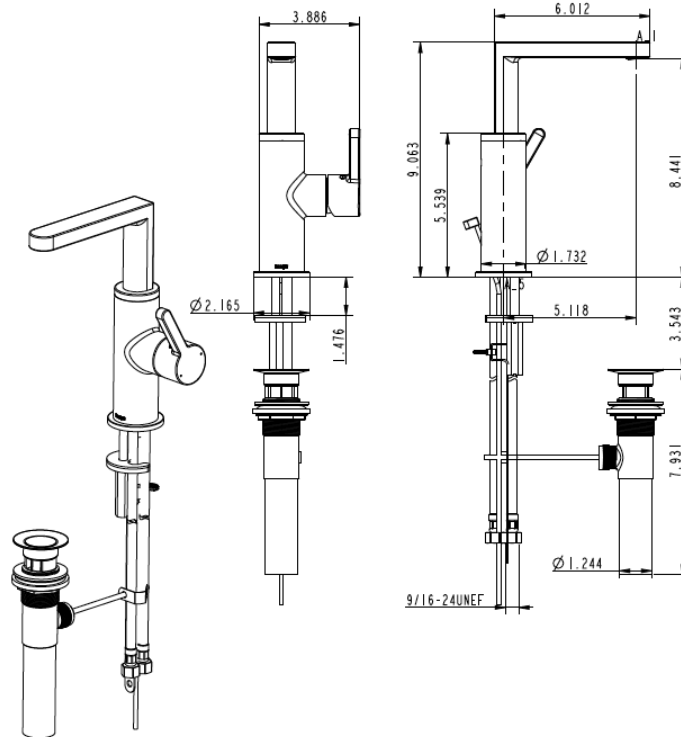

ITEM	DESCRIPTION	PART NO.	QTY
1	SLIM AIR HCSSR AERATOR STD SIZE M24X1 1.2gpm	COB7040	1
2	SCREW M4X8	S87020	1
3	SEAL RING Ø10.77X2.62	P87037	1
4	O-RING	P87075	1
5	BOLT M8	B87022	1
6	FIXATION PLATE	COB7002	1
7	FIXATION NUT M8	B87028	1
8	CONNECTION HOSE	COB7008	2
9	SEAL	P87039	1
10	BASE RING	B87018	1
11	SPOUT BASE	B87104	1
12	PLASTIC RETAINER	P87031	1
13	M4X8 SCREW	S87019	1
14	PLASTIC RING	P87026	1
15	O RING Ø10X1.8	P87053	2
16	HANDLE	Z87004	1
17	COVER	P87025	1
18	SET SCREW M5	S87008	1
19	CARTRIDGE K 25 (K) DLC	COB7019	1
20	BONNET NUT	B87074	1
21	LOCK RING	B87073	1
22	DIVERTER ROD	B87277	1
23	EDGE LIFT 1N08 WIDE SPREAD	B87045	1
24	O-RING 14X2	P87065	1
25	POPUUP WASTE	CB87005	1
26	SETTING SCREW M3 X 8	S87001	2
27	SPOUT	B87017	1
28	SPOUT BASE	B87019	1
29		DRY_BAG	1
30		INSTRUCTION_SHEET	1
31		PACKAGING	1

**EDGE one-hole side-lever basin mixer**  
 chrome : 1045 1 00 2  
 brushed nickel: 1045 1 20 2

SCALE 1:2

EDGE one-hole side-lever basin mixer

chrome : 1045 1 00 2

brushed nickel: 1045 1 20 2