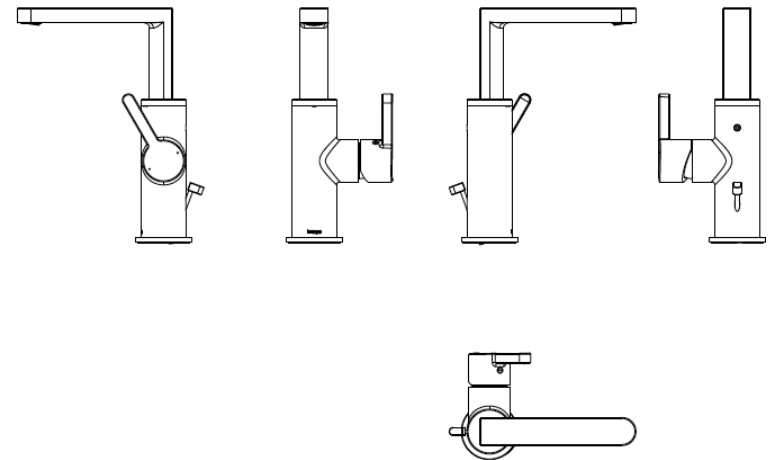

ITEM	DESCRIPTION	PART NO.	QTY
1	SLIM AIR HCSSR AERATOR STD SIZE M24X1 1.2gpm	COB7040	1
2	SCREW M4X8	S87020	1
3	SEAL RING Ø10.77X2.62	P87037	1
4	O-RING	P87075	1
5	BOLT M8	B87022	1
6	FIXATION PLATE	COB7002	1
7	FIXATION NUT M8	B87028	1
8	CONNECTION HOSE	COB7008	2
9	SEAL	P87039	1
10	BASE RING	B87018	1
11	SPOUT BASE	B87104	1
12	PLASTIC RETAINER	P87031	1
13	M4X8 SCREW	S87019	1
14	PLASTIC RING	P87026	1
15	O RING Ø10X1.8	P87053	2
16	HANDLE	Z87004	1
17	COVER	P87025	1
18	SET SCREW M5	S87008	1
19	CARTRIDGE K 25 (K) DLC	COB7019	1
20	BONNET NUT	B87074	1
21	LOCK RING	B87073	1
22	DIVERTER ROD	B87277	1
23	EDGE LIFT 1N08 WIDE SPREAD	B87045	1
24	O-RING 14X2	P87065	1
25	POPUUP WASTE	CB87005	1
26	SETTING SCREW M3 X 8	S87001	2
27	SPOUT	B87017	1
28	SPOUT BASE	B87019	1
29		DRY_BAG	1
30		INSTRUCTION_SHEET	1
31		PACKAGING	1

**EDGE one-hole side-lever basin mixer**  
 chrome : 1045 1 00 2  
 brushed nickel: 1045 1 20 2

SCALE 1:2

EDGE one-hole side-lever basin mixer

chrome : 1045 1 00 2

brushed nickel: 1045 1 20 2