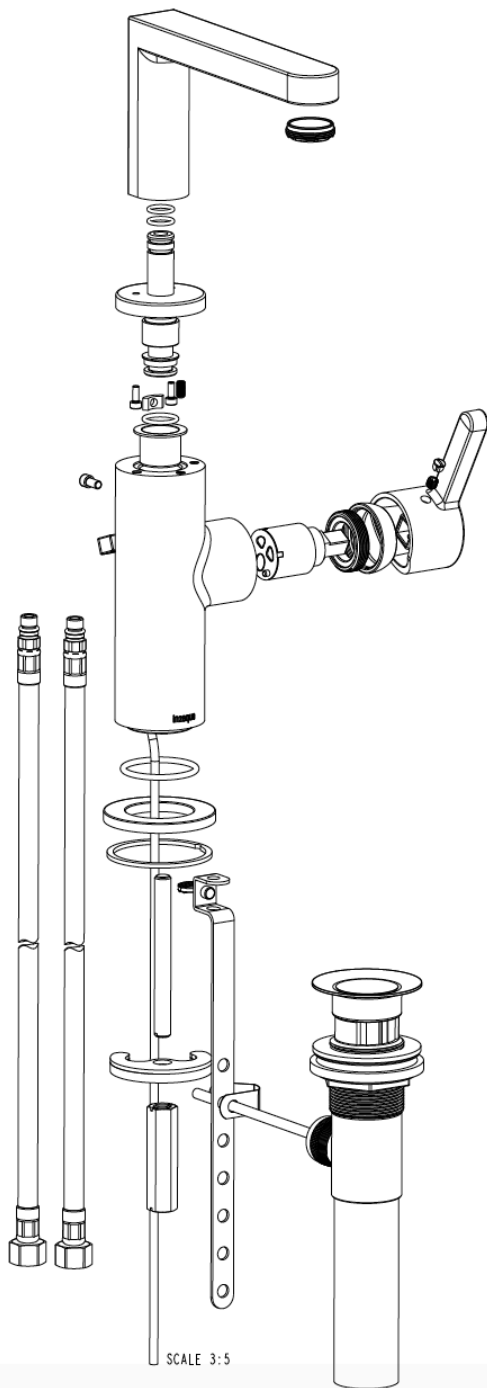

ITEM	DESCRIPTION	PART NO.	QTY
1	SLIM AIR HCSSR AERATOR STD SIZE M24X1 1.2gpm	COB7040	1
2	SCREW M4X8	S87020	1
3	SEAL RING Ø10.77X2.62	P87037	1
4	O-RING	P87075	1
5	BOLT M8	B87022	1
6	FIXATION PLATE	COB7002	1
7	FIXATION NUT M8	B87028	1
8	CONNECTION HOSE	COB7008	2
9	SEAL	P87039	1
10	BASE RING	B87018	1
11	SPOUT BASE	B87104	1
12	PLASTIC RETAINER	P87031	1
13	M4X8 SCREW	S87019	1
14	PLASTIC RING	P87026	1
15	O RING Ø10X1.8	P87053	2
16	HANDLE	Z87004	1
17	COVER	P87025	1
18	SET SCREW M5	S87008	1
19	CARTRIDGE K 25 (K) DLC	COB7019	1
20	BONNET NUT	B87074	1
21	LOCK RING	B87073	1
22	DIVERTER ROD	B87277	1
23	EDGE LIFT 1N08 WIDE SPREAD	B87045	1
24	O-RING 14X2	P87065	1
25	POPUUP WASTE	CB87005	1
26	SETTING SCREW M3 X 8	S87001	2
27	SPOUT	B87017	1
28	SPOUT BASE	B87019	1
29		DRY_BAG	1
30		INSTRUCTION_SHEET	1
31		PACKAGING	1

**EDGE one-hole side-lever basin mixer**  
 chrome : 1045 1 00 2  
 brushed nickel: 1045 1 20 2

SCALE 1:2

EDGE one-hole side-lever basin mixer

chrome : 1045 1 00 2

brushed nickel: 1045 1 20 2