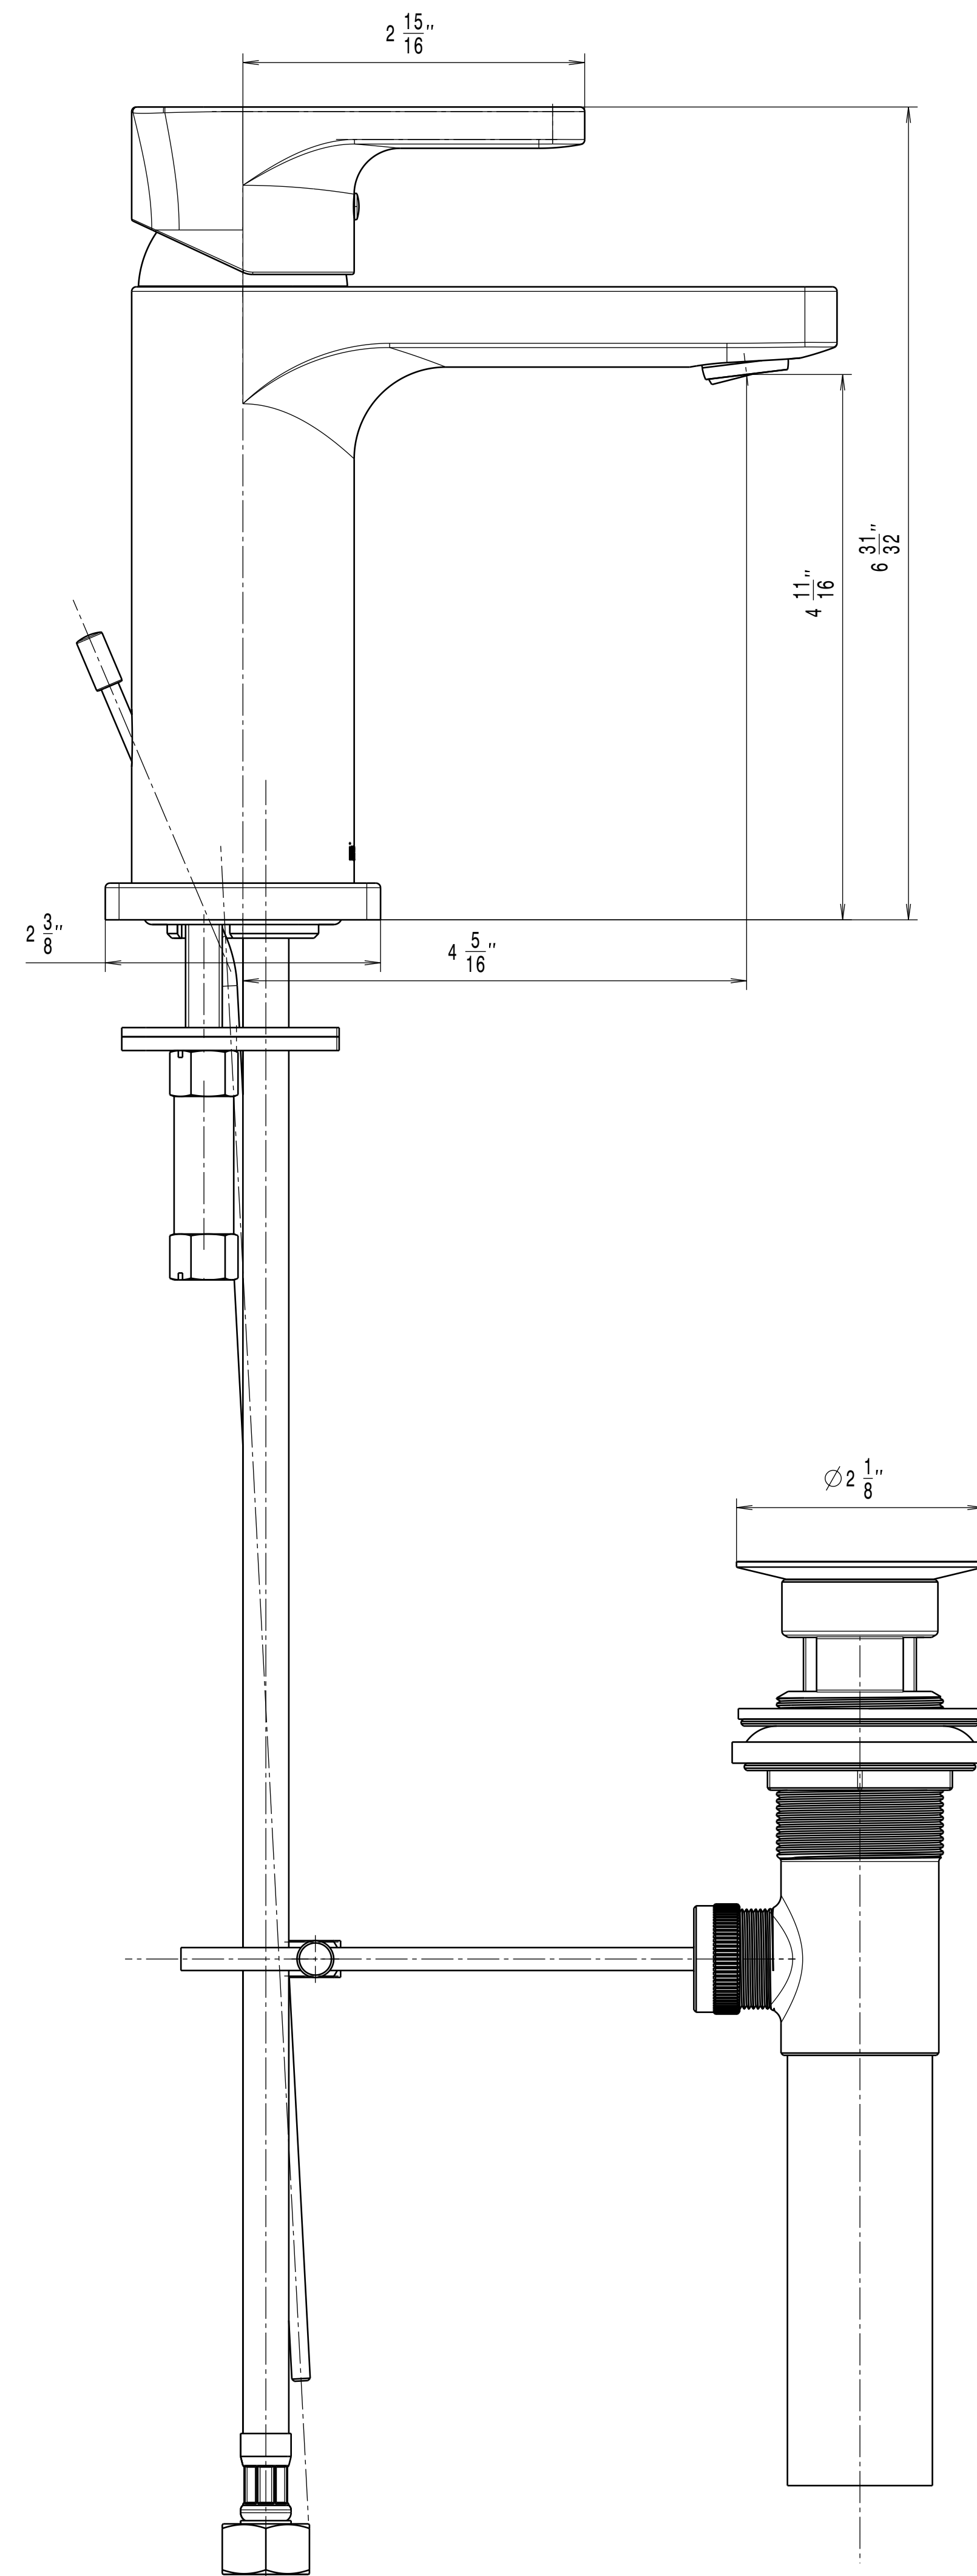

ITEM	DESCRIPTION	PART NO.	QTY
1	Gehäuse-EHM-STRATA-35	I2A-010-00237XXX	1
2	Hebel-STRATA	I2A-010-00236XXX	1
3	Zugstange BASIC	I2A-110-00035XXX	1
4	Einsatz-EHM	I2A-010-00128	1
5	Kartusche	KN-35A HWS	1
6	Schraube M40x1	I2A-010-00130	1
7	Kugelhaube	A016166XXX	1
8	Set screw M5	S87008	1
9	Cover	P87025-CP	1
10	O-Ring-38x2	I2A-010-00160	2
11	Ablaufgarnitur	CB87005	1
12	Strahlregler	40.8060.010	1
13	Befestigungsset	I2A-110-00042	1
14	Anschlussschlauch kalt	C087008-0	1
15	Anschlussschlauch warm	C087008-1	1
16	O-Ring 36x3,5	I2A-010-00129	1
17	Rosette WT Urban	I2A-010-00283XXX	1

STRATA X one-hole single-lever basin mixer

Finish: chrome
Article number: 1175 1 00 2

Finish: brushed nickel
Article number: 1175 1 20 2

in2aqua

Isometric view

STRATA X one-hole single-lever basin mixer

Finish: chrome
Article number: 1175 1 00 2

Finish: brushed nickel
Article number: 1175 1 20 2

in2aqua