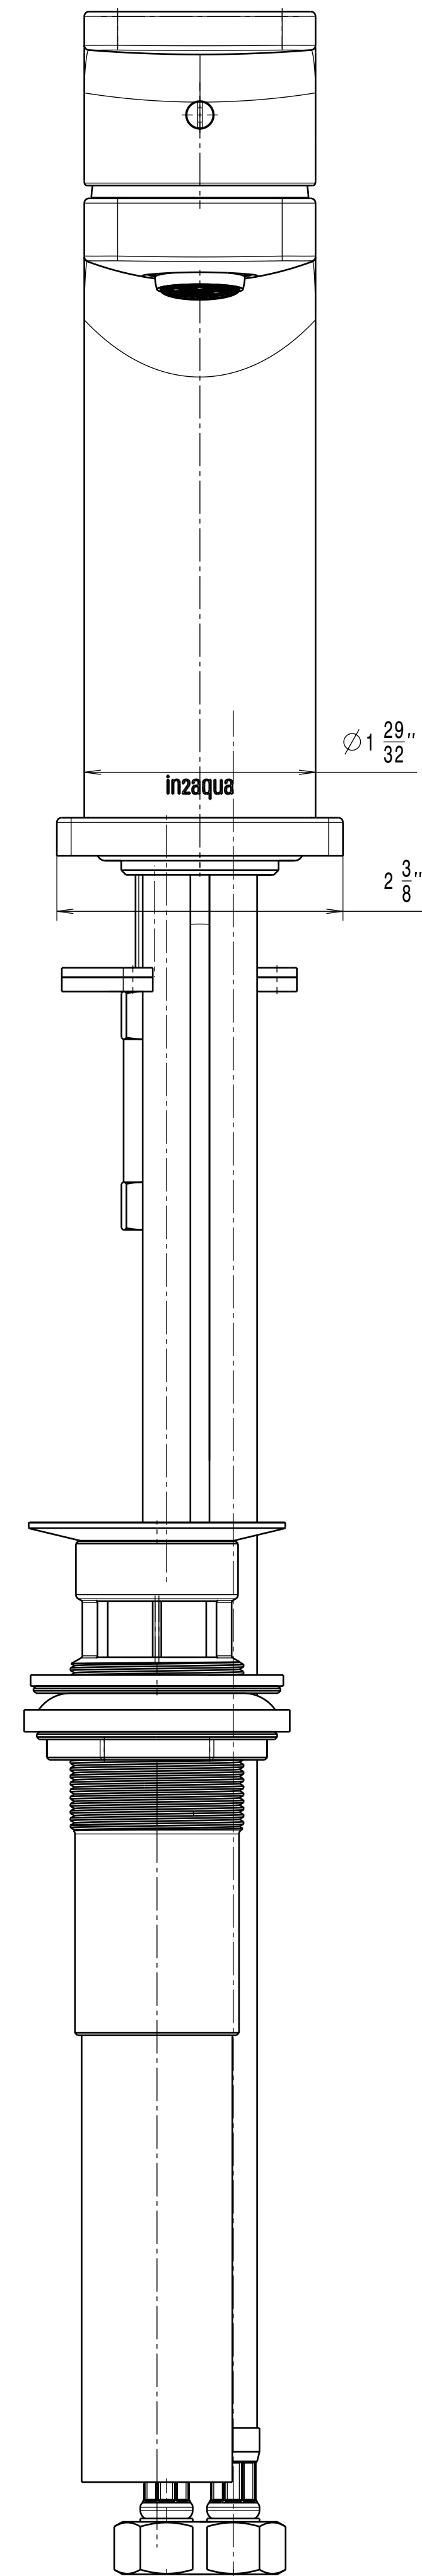

ITEM	DESCRIPTION	PART NO.	QTY
1	Gehäuse-EHM-STRATA-35	I2A-010-00237XXX	1
2	Hebel-STRATA	I2A-010-00236XXX	1
3	Zugstange BASIC	I2A-110-00035XXX	1
4	Einsatz-EHM	I2A-010-00128	1
5	Kartusche	KN-35A HWS	1
6	Schraube M40x1	I2A-010-00130	1
7	Kugelhaube	A016166XXX	1
8	Set screw M5	S87008	1
9	Cover	P87025-CP	1
10	O-Ring-38x2	I2A-010-00160	2
11	Ablaufgarnitur	CB87005	1
12	Strahlregler	40.8060.010	1
13	Befestigungsset	I2A-110-00042	1
14	Anschlussschlauch kalt	C087008-0	1
15	Anschlussschlauch warm	C087008-1	1
16	O-Ring 36x3,5	I2A-010-00129	1
17	Rosette WT Urban	I2A-010-00283XXX	1

STRATA X one-hole single-lever basin mixer

Finish: chrome
Article number: 1175 1 00 2

Finish: brushed nickel
Article number: 1175 1 20 2

in2aqua

Isometric view

STRATA X one-hole single-lever basin mixer

Finish: chrome
Article number: 1175 1 00 2

Finish: brushed nickel
Article number: 1175 1 20 2

in2aqua