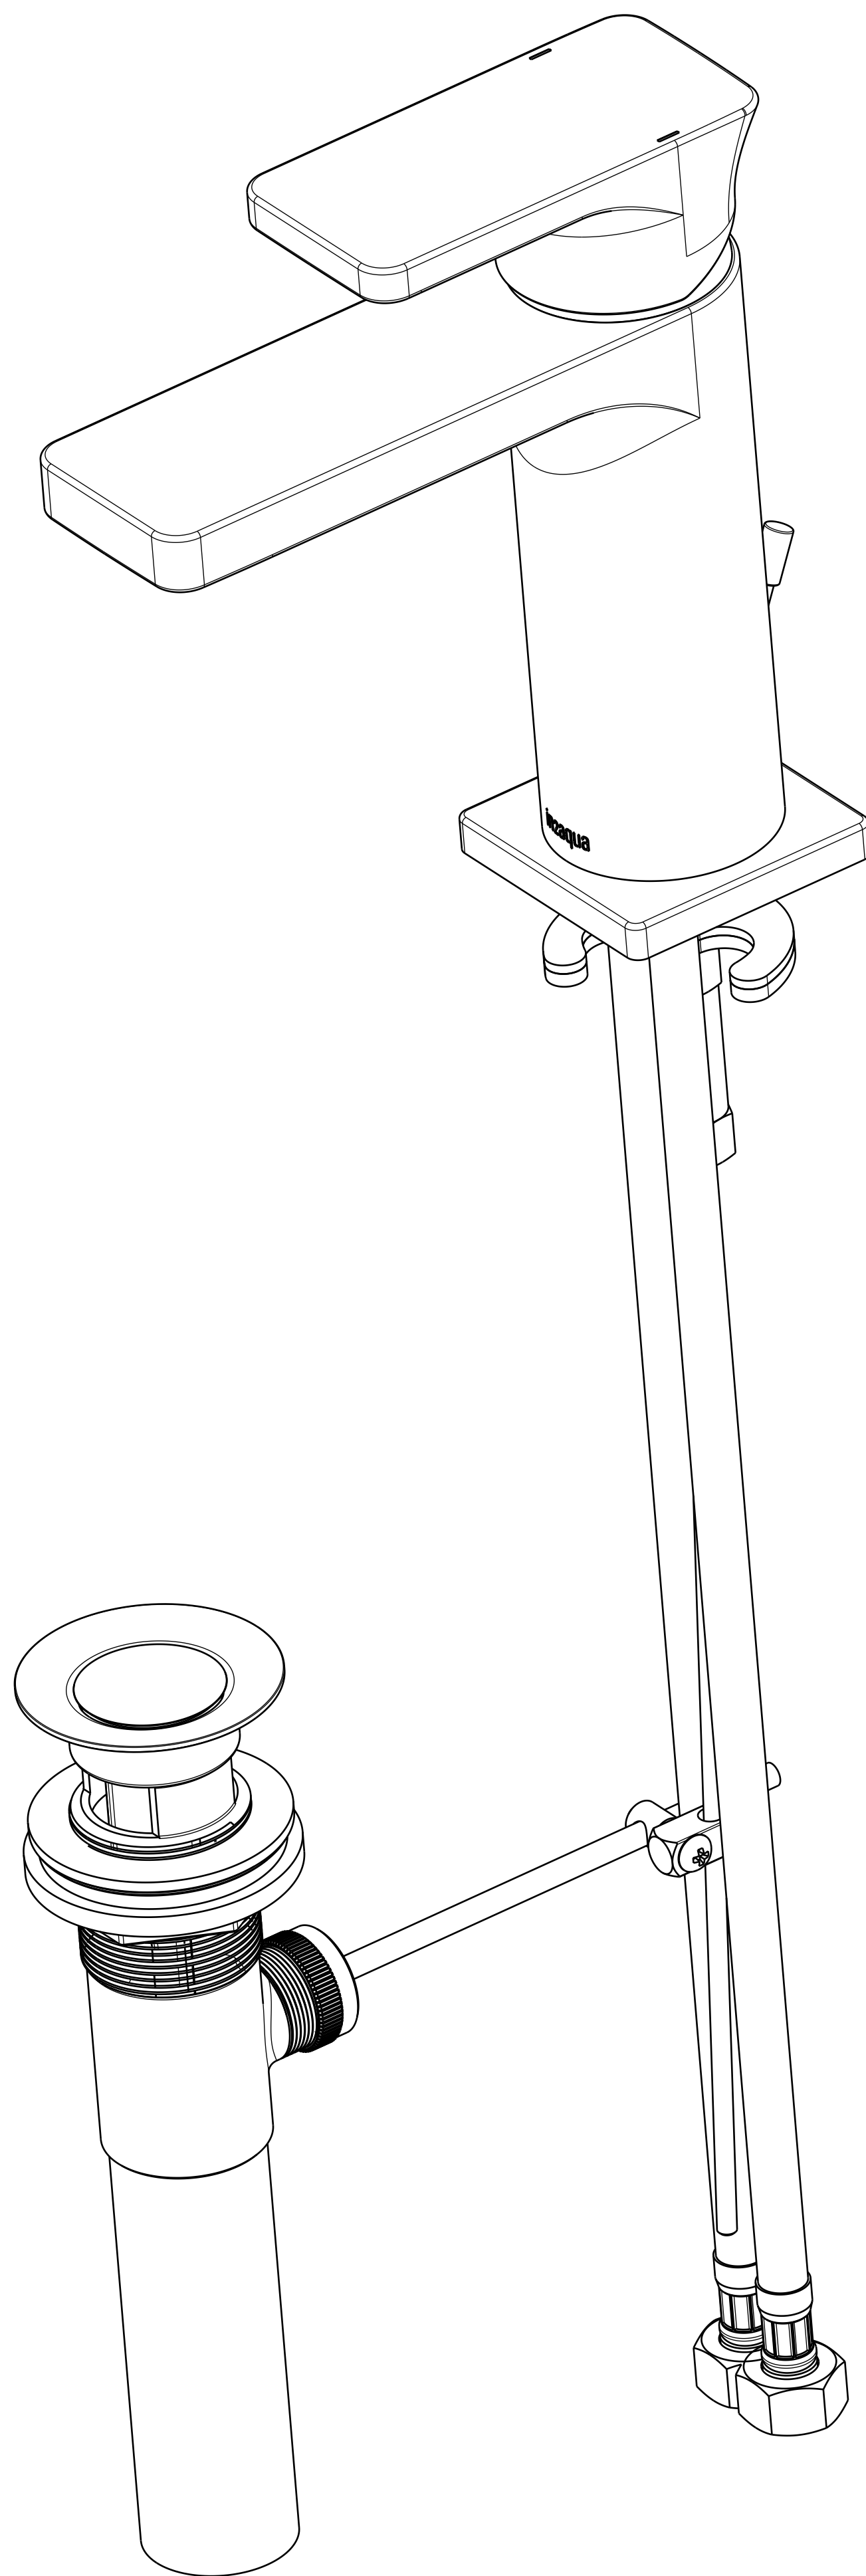

ITEM	DESCRIPTION	PART NO.	QTY
1	Gehäuse-EHM-STRATA-35	I2A-010-00237XXX	1
2	Hebel-STRATA	I2A-010-00236XXX	1
3	Zugstange BASIC	I2A-110-00035XXX	1
4	Einsatz-EHM	I2A-010-00128	1
5	Kartusche	KN-35A HWS	1
6	Schraube M40x1	I2A-010-00130	1
7	Kugelhaube	A016166XXX	1
8	Set screw M5	S87008	1
9	Cover	P87025-CP	1
10	O-Ring-38x2	I2A-010-00160	2
11	Ablaufgarnitur	CB87005	1
12	Strahlregler	40.8060.010	1
13	Befestigungsset	I2A-110-00042	1
14	Anschlussschlauch kalt	C087008-0	1
15	Anschlussschlauch warm	C087008-1	1
16	O-Ring 36x3,5	I2A-010-00129	1
17	Rosette WT Urban	I2A-010-00283XXX	1

STRATA X one-hole single-lever basin mixer

Finish: chrome
Article number: 1175 1 00 2

Finish: brushed nickel
Article number: 1175 1 20 2

in2aqua

Isometric view

STRATA X one-hole single-lever basin mixer

Finish: chrome
Article number: 1175 1 00 2

Finish: brushed nickel
Article number: 1175 1 20 2

in2aqua