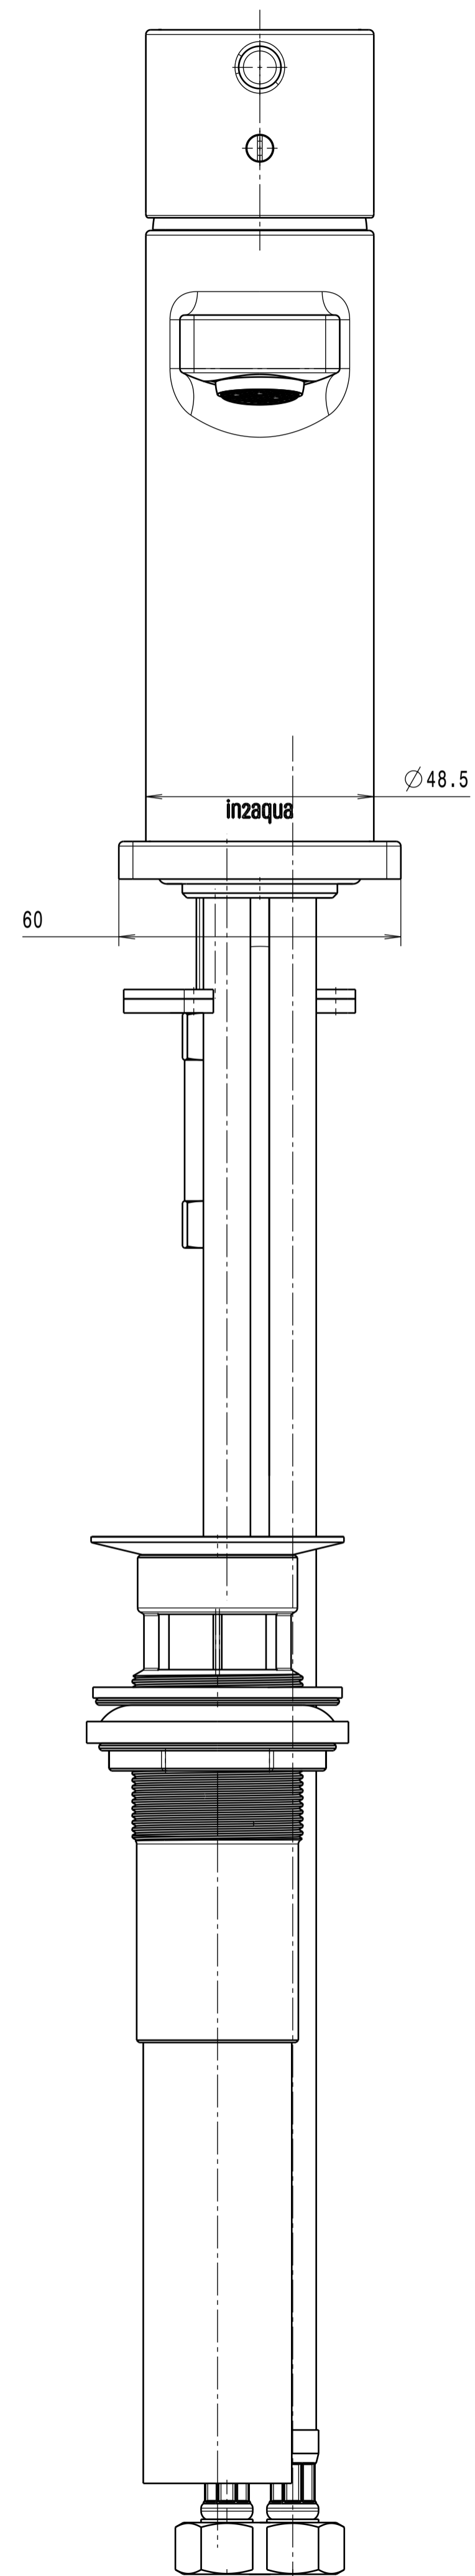

ITEM	DESCRIPTION	PART NO.	QTY
1	Gehäuse-EHM-LANA-35	I2A-010-00235XXX	1
2	Hebel-LANA-PIN	I2A-010-00126XXX	1
3	Zugstange BASIC	I2A-110-00035XXX	1
4	Einsatz-EHM	I2A-010-00128	1
5	Kartusche	KN-35A HWS	1
6	Schraube M40x1	I2A-010-00130	1
7	Kugelhaube	A016166XXX	1
8	Set screw M5	S87008	1
9	Cover	P87025-CP	1
10	O-Ring-38x2	I2A-010-00160	2
11	Ablaufgarnitur	CB87005	1
12	Strahlregler	40.8060.010	1
13	Befestigungsset	I2A-110-00042	1
14	Anschlussschlauch kalt	C087008-0	1
15	Anschlussschlauch warm	C087008-1	1
16	O-Ring 36x3,5	I2A-010-00129	1
17	Rosette WT Urban	I2A-010-00283XXX	1

LANA X one-hole single-lever basin mixer

Finish: chrome
Article number: 1176 1 00 2

Finish: brushed nickel
Article number: 1176 1 20 2

in2aqua

LANA X one-hole single-lever basin mixer

Finish: chrome
Article number: 1176 1 00 2

Finish: brushed nickel
Article number: 1176 1 20 2

in2aqua