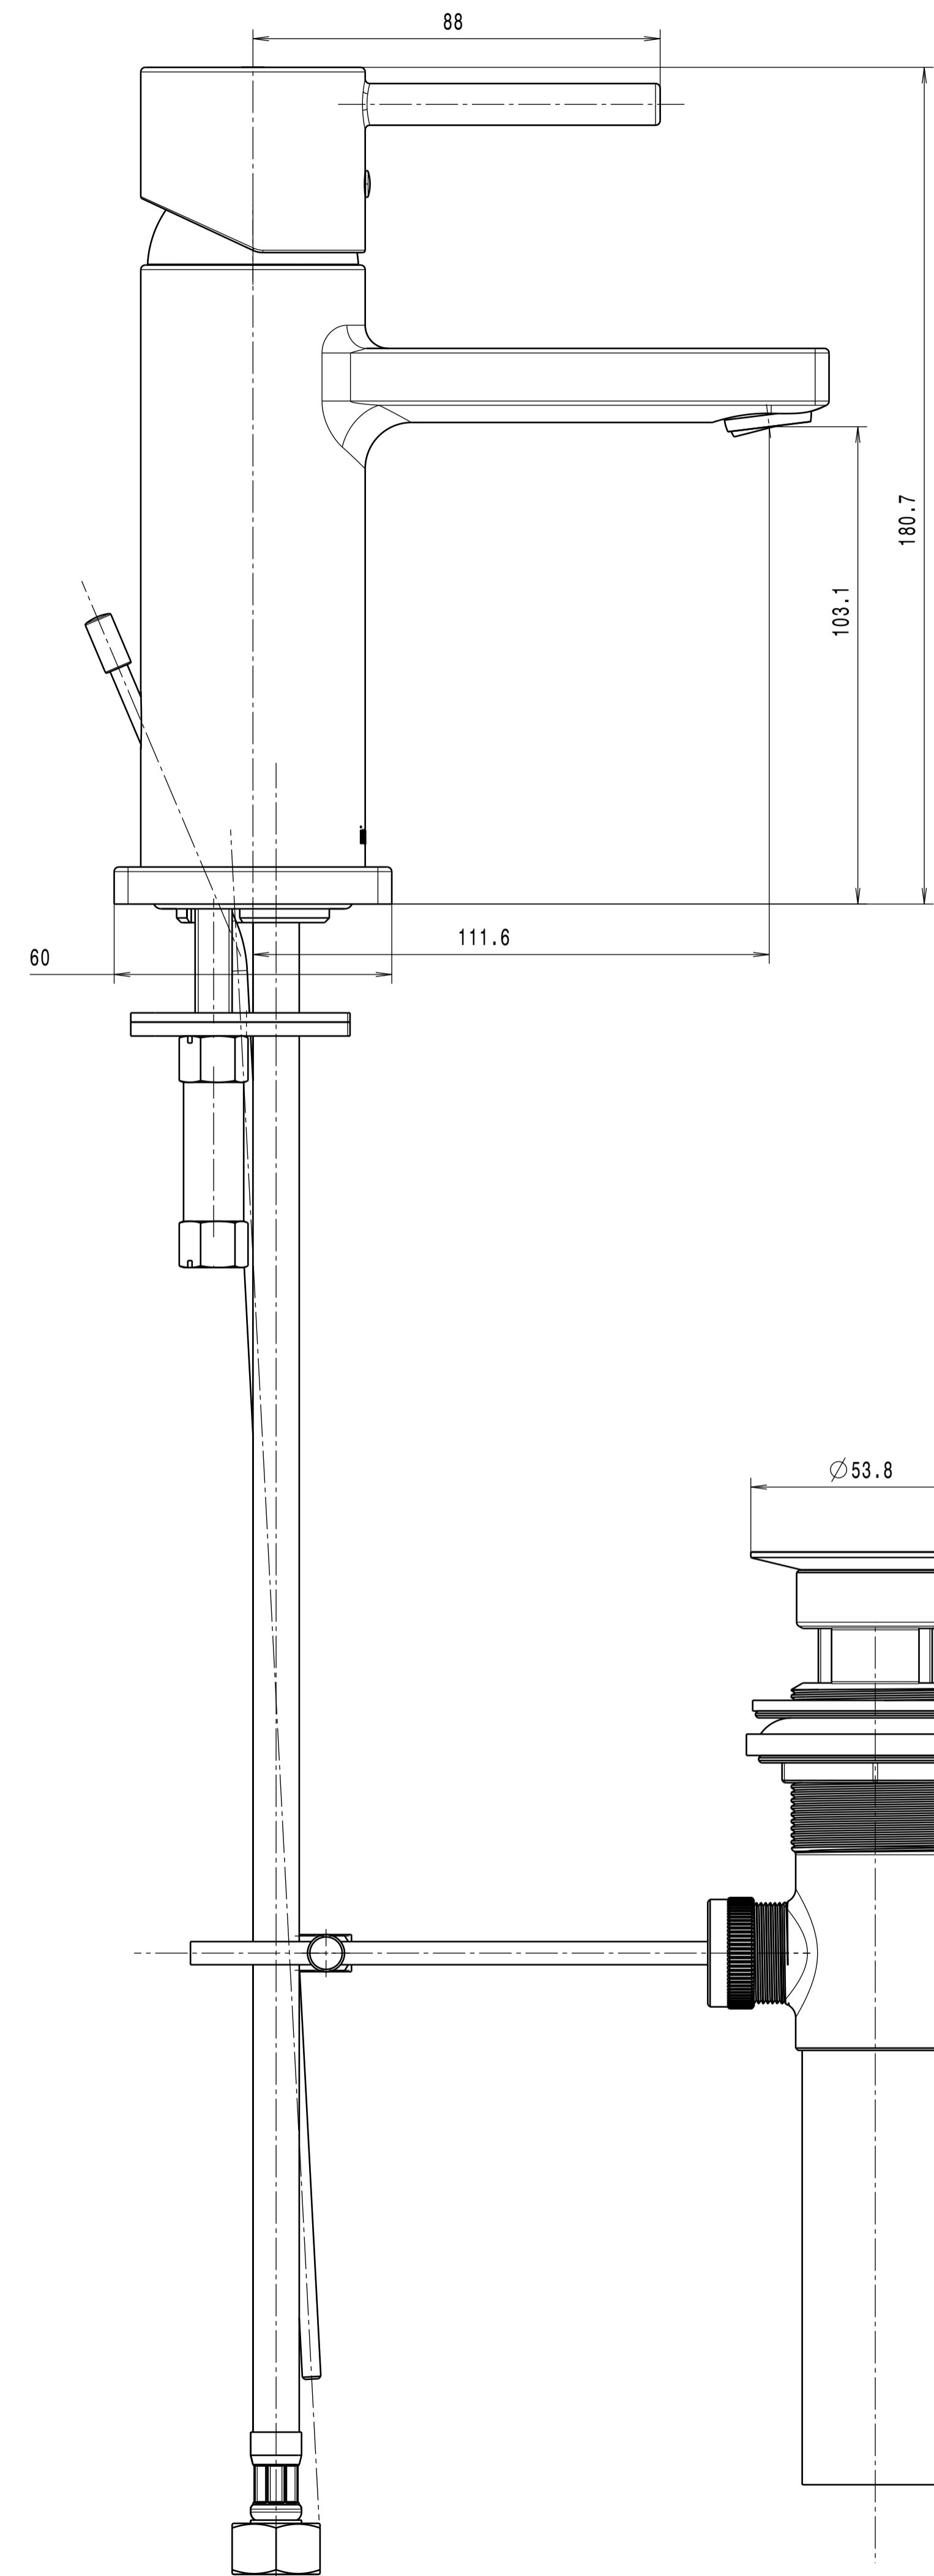

ITEM	DESCRIPTION	PART NO.	QTY
1	Gehäuse-EHM-LANA-35	I2A-010-00235XXX	1
2	Hebel-LANA-PIN	I2A-010-00126XXX	1
3	Zugstange BASIC	I2A-110-00035XXX	1
4	Einsatz-EHM	I2A-010-00128	1
5	Kartusche	KN-35A HWS	1
6	Schraube M40x1	I2A-010-00130	1
7	Kugelhaube	A016166XXX	1
8	Set screw M5	S87008	1
9	Cover	P87025-CP	1
10	O-Ring-38x2	I2A-010-00160	2
11	Ablaufgarnitur	CB87005	1
12	Strahlregler	40.8060.010	1
13	Befestigungsset	I2A-110-00042	1
14	Anschlussschlauch kalt	C087008-0	1
15	Anschlussschlauch warm	C087008-1	1
16	O-Ring 36x3,5	I2A-010-00129	1
17	Rosette WT Urban	I2A-010-00283XXX	1

LANA X one-hole single-lever basin mixer

Finish: chrome
Article number: 1176 1 00 2

Finish: brushed nickel
Article number: 1176 1 20 2

in2aqua

LANA X one-hole single-lever basin mixer

Finish: chrome
Article number: 1176 1 00 2

Finish: brushed nickel
Article number: 1176 1 20 2

in2aqua