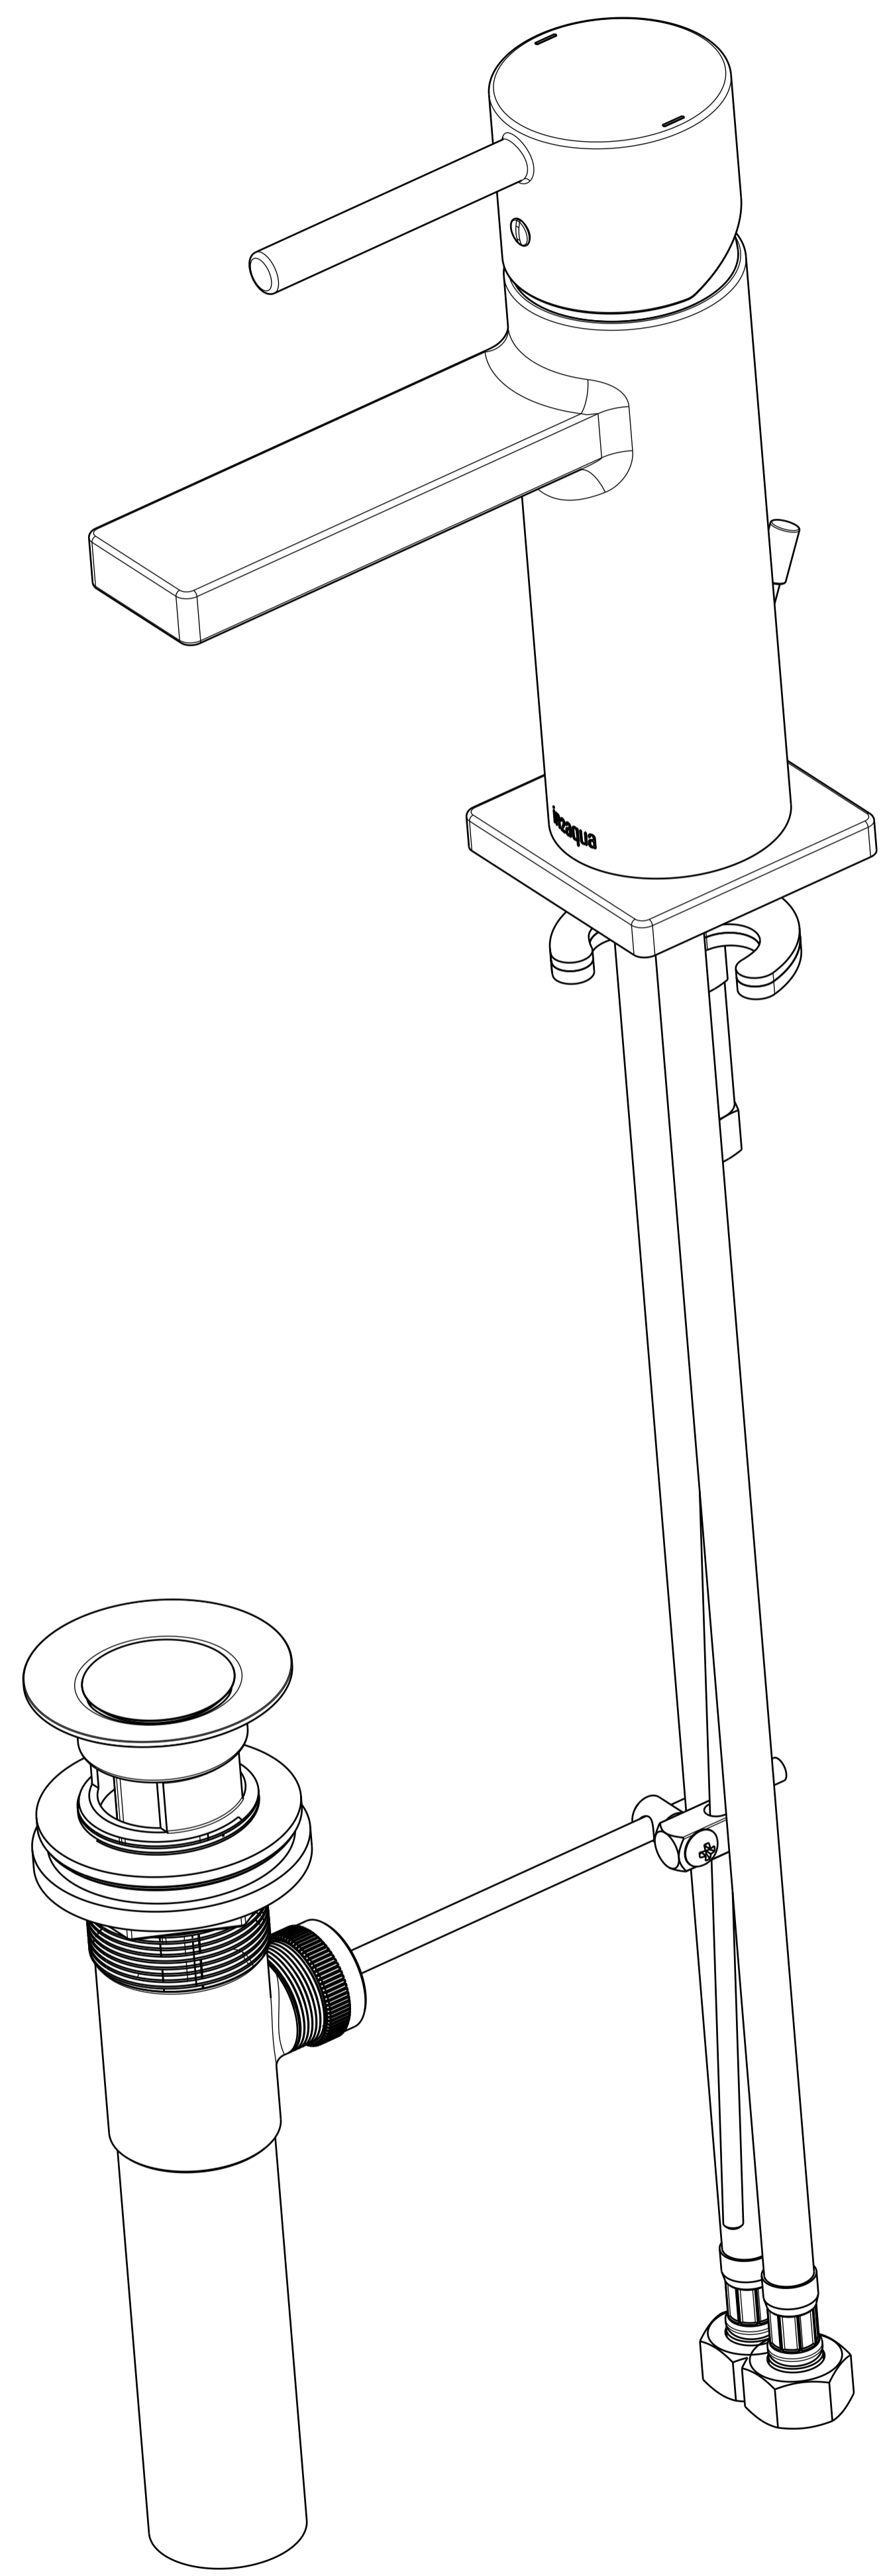

ITEM	DESCRIPTION	PART NO.	QTY
1	Gehäuse-EHM-LANA-35	I2A-010-00235XXX	1
2	Hebel-LANA-PIN	I2A-010-00126XXX	1
3	Zugstange BASIC	I2A-110-00035XXX	1
4	Einsatz-EHM	I2A-010-00128	1
5	Kartusche	KN-35A HWS	1
6	Schraube M40x1	I2A-010-00130	1
7	Kugelhaube	A016166XXX	1
8	Set screw M5	S87008	1
9	Cover	P87025-CP	1
10	O-Ring-38x2	I2A-010-00160	2
11	Ablaufgarnitur	CB87005	1
12	Strahlregler	40.8060.010	1
13	Befestigungsset	I2A-110-00042	1
14	Anschlussschlauch kalt	C087008-0	1
15	Anschlussschlauch warm	C087008-1	1
16	O-Ring 36x3,5	I2A-010-00129	1
17	Rosette WT Urban	I2A-010-00283XXX	1

LANA X one-hole single-lever basin mixer

Finish: chrome
Article number: 1176 1 00 2

Finish: brushed nickel
Article number: 1176 1 20 2

in2aqua

LANA X one-hole single-lever basin mixer

Finish: chrome
Article number: 1176 1 00 2

Finish: brushed nickel
Article number: 1176 1 20 2

in2aqua