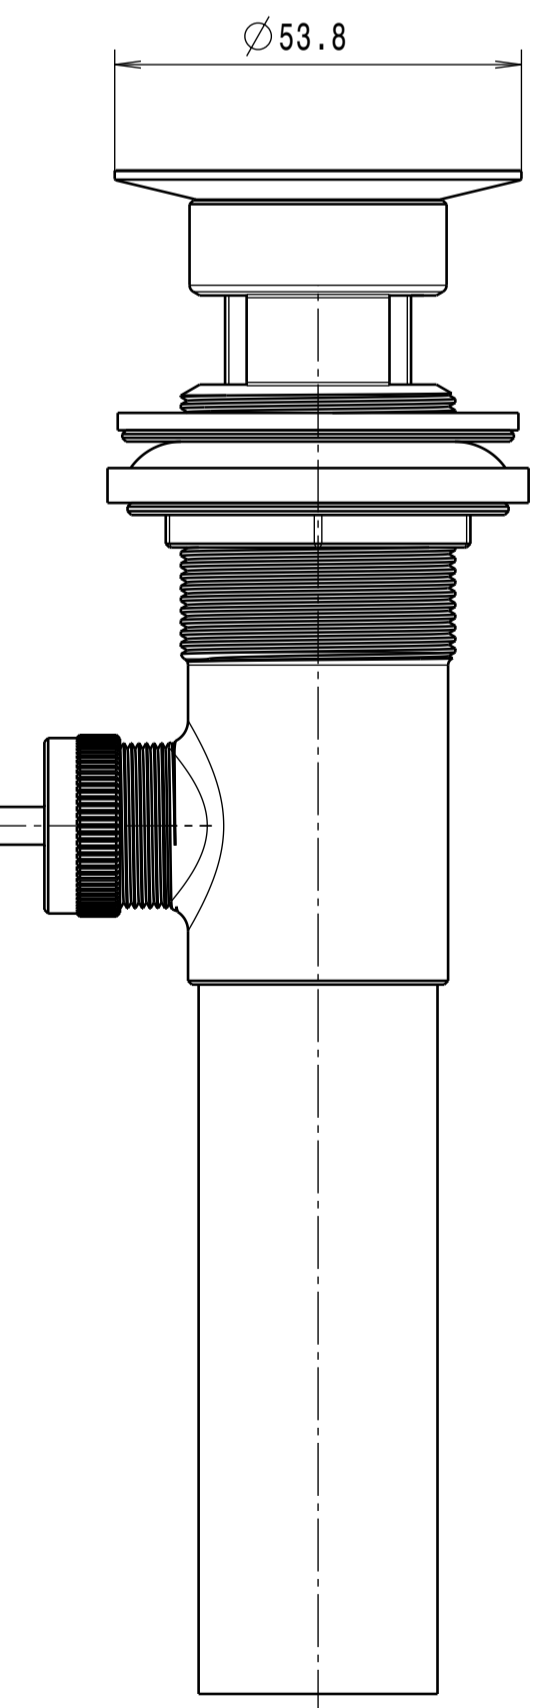

ITEM	DESCRIPTION	PART NO.	QTY
1	Gehäuse-EHM-LANA-35	I2A-010-00235XXX	1
2	Hebel-LANA-PIN	I2A-010-00126XXX	1
3	Zugstange BASIC	I2A-110-00035XXX	1
4	Einsatz-EHM	I2A-010-00128	1
5	Kartusche	KN-35A HWS	1
6	Schraube M40x1	I2A-010-00130	1
7	Kugelhaube	A016166XXX	1
8	Set screw M5	S87008	1
9	Cover	P87025-CP	1
10	O-Ring-38x2	I2A-010-00160	2
11	Ablaufgarnitur	CB87005	1
12	Strahlregler	40.8060.010	1
13	Befestigungsset	I2A-110-00042	1
14	Anschlussschlauch kalt	C087008-0	1
15	Anschlussschlauch warm	C087008-1	1
16	O-Ring 36x3,5	I2A-010-00129	1
17	Rosette WT Urban	I2A-010-00283XXX	1

LANA X one-hole single-lever basin mixer

Finish: chrome
Article number: 1176 1 00 2

Finish: brushed nickel
Article number: 1176 1 20 2

in2aqua

LANA X one-hole single-lever basin mixer

Finish: chrome
Article number: 1176 1 00 2

Finish: brushed nickel
Article number: 1176 1 20 2

in2aqua