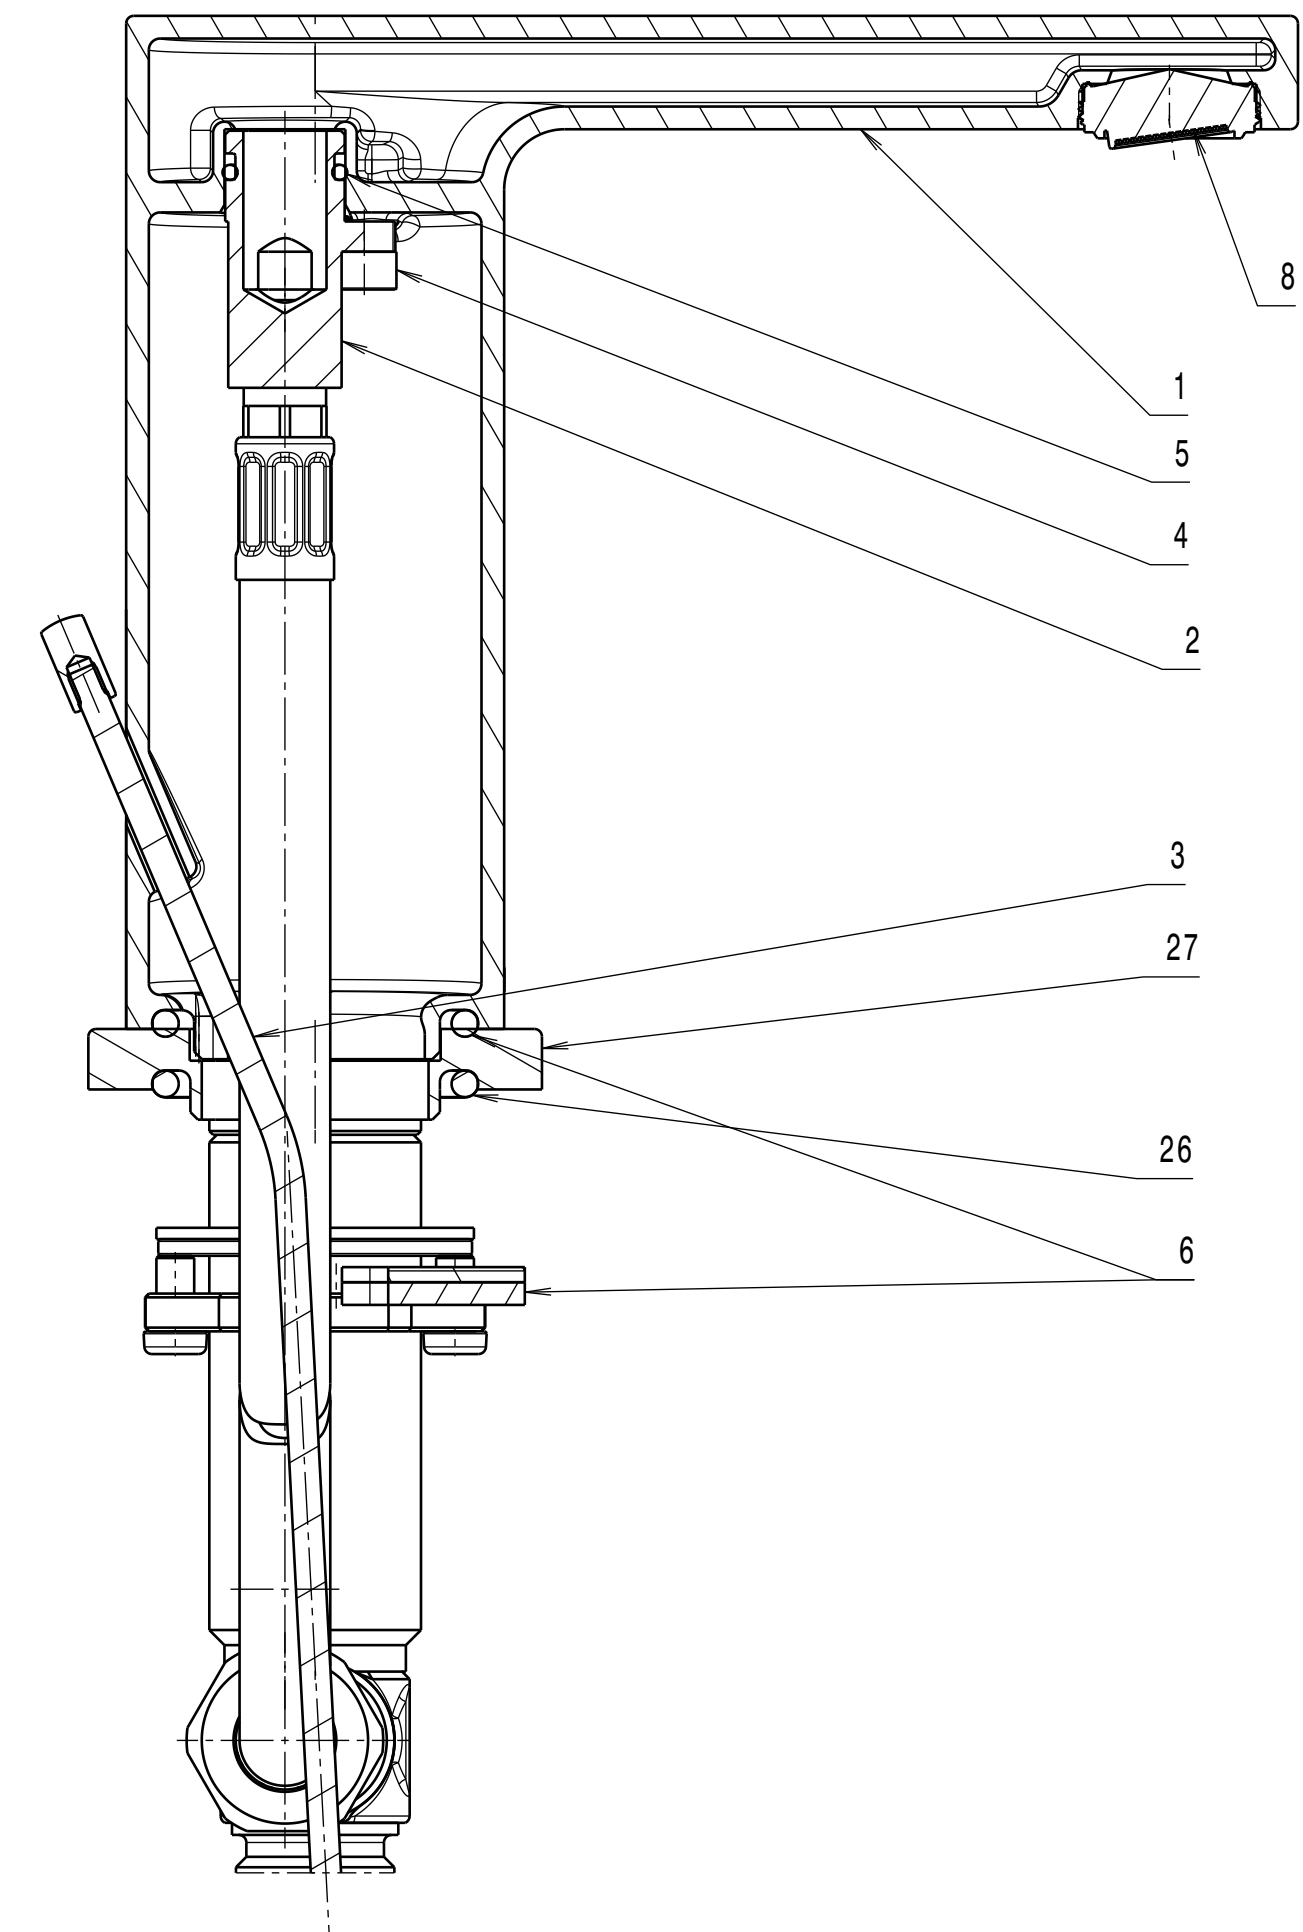

Section view A-A

Section view C-C

ITEM	DESCRIPTION	PART NO.	QTY
1	Gehäuse-Auslauf	I2A-010-00243XXX	1
2	Adapter	I2A-010-00244	1
3	Zugstange BASIC	I2A-110-00035XXX	1
4	Zylinderschraube M5x10	ISO 4762	1
5	O-Ring-11,5x2	I2A-010-00245	1
6	Befestigungsset	I2A-110-00042	1
7	Connection hose 1/2" M10	C087003	2
8	Strahlregler M24x1 1,2gpm	40.8060.010	1
9	Ablaufgarnitur	CB87005	1
11	Rosette	I2A-010-00238XXX	2
12	Buchse rot	I2A-010-00259	1
13	Buchse blau	I2A-010-00239	1
14	Hebel-RIVA	I2A-010-00240XXX	2
15	Setting screw	S87001	2
16	Handle Adapter	P87003	2
17	Spring washer	B87090	2
18	Edge Deck Adapter	B87043	2
19	Washer 28x42	P87005	2
20	Washer 28,8x41,5x2,2	B87024	2
21	Fixation nut	B87025	2
22	Screw M5	S87002	4
23	Seal 41x36x2,5	P87009	2
24	1/2" Valve 90° left turn	CB87006	1
25	1/2" Valve 90° right turn	CB87007	1
26	O-Ring 36x3,5	I2A-010-00129	3
27	Rosette Urban WT	I2A-010-00283XXX	1
28	Rosette Urban Seitenv.	I2A-010-00285XXX	2

RIVA X widespread

Finish: chrome
Article number: 1197 1 00 2

Finish: brushed nickel
Article number: 1197 1 20 2

Isometric view

RIVA X widespread

Finish: chrome
 Article number: 1197 1 00 2

Finish: brushed nickel
 Article number: 1197 1 20 2