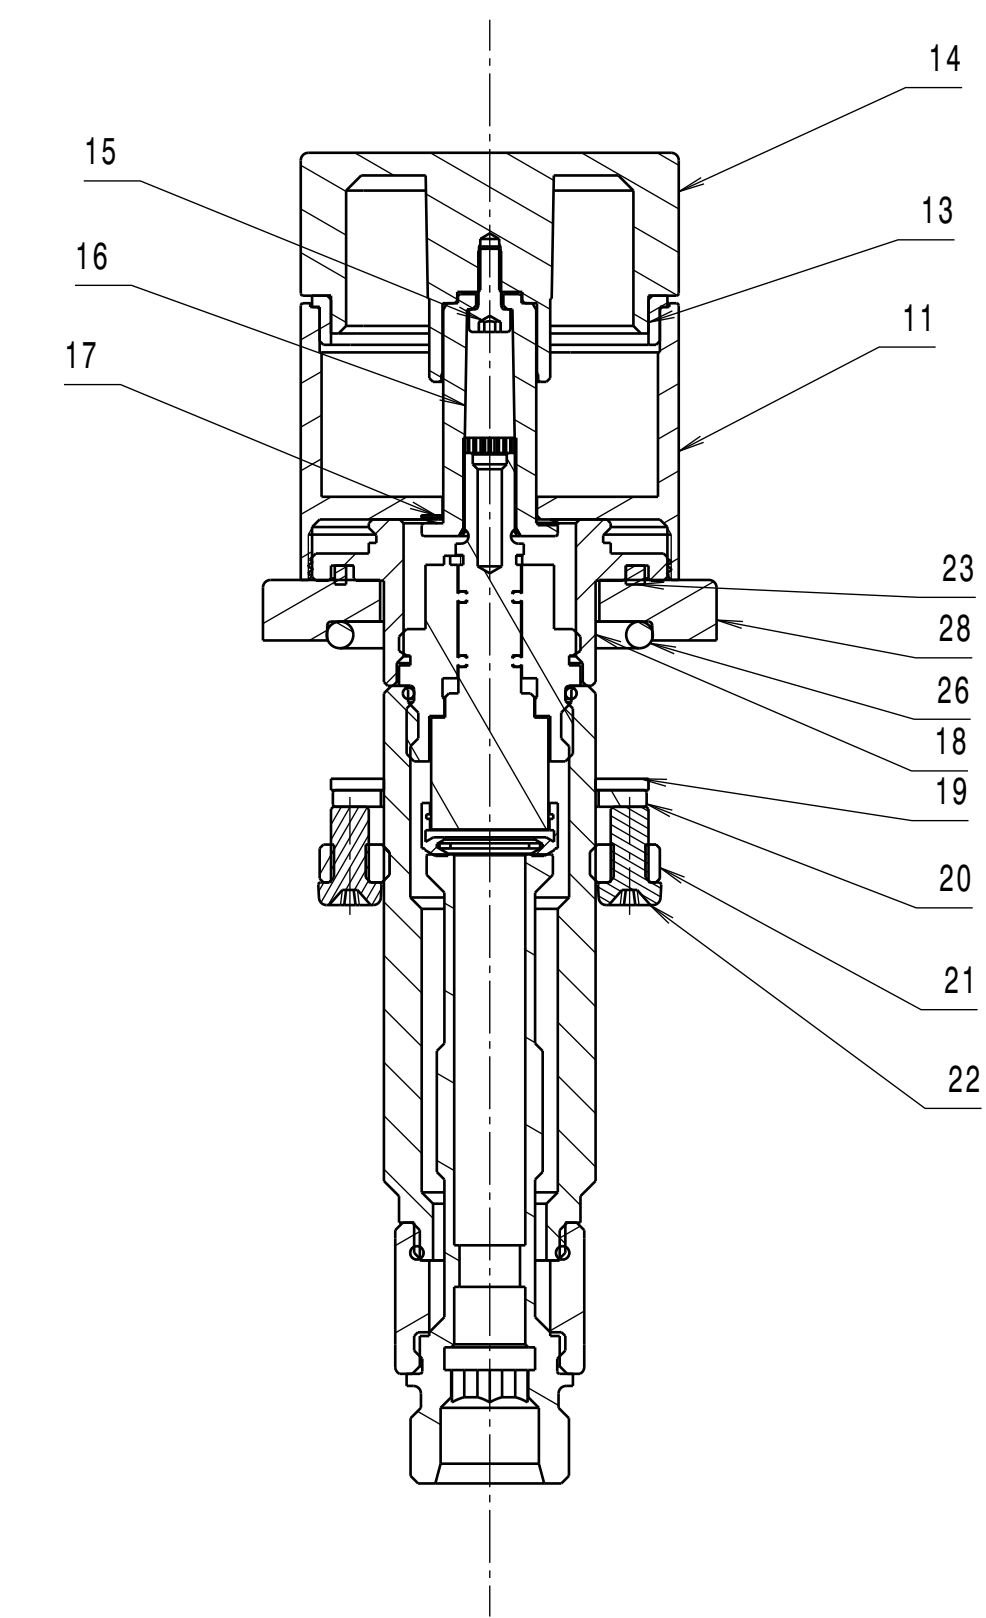

Section view A-A

Section view C-C

ITEM	DESCRIPTION	PART NO.	QTY
1	Gehäuse-Auslauf	I2A-010-00243XXX	1
2	Adapter	I2A-010-00244	1
3	Zugstange BASIC	I2A-110-00035XXX	1
4	Zylinderschraube M5x10	ISO 4762	1
5	O-Ring-11,5x2	I2A-010-00245	1
6	Befestigungsset	I2A-110-00042	1
7	Connection hose 1/2" M10	C087003	2
8	Strahlregler M24x1 1,2gpm	40.8060.010	1
9	Ablaufgarnitur	CB87005	1
11	Rosette	I2A-010-00238XXX	2
12	Buchse rot	I2A-010-00259	1
13	Buchse blau	I2A-010-00239	1
14	Hebel-RIVA	I2A-010-00240XXX	2
15	Setting screw	S87001	2
16	Handle Adapter	P87003	2
17	Spring washer	B87090	2
18	Edge Deck Adapter	B87043	2
19	Washer 28x42	P87005	2
20	Washer 28,8x41,5x2,2	B87024	2
21	Fixation nut	B87025	2
22	Screw M5	S87002	4
23	Seal 41x36x2,5	P87009	2
24	1/2" Valve 90° left turn	CB87006	1
25	1/2" Valve 90° right turn	CB87007	1
26	O-Ring 36x3,5	I2A-010-00129	3
27	Rosette Urban WT	I2A-010-00283XXX	1
28	Rosette Urban Seitenv.	I2A-010-00285XXX	2

RIVA X widespread

Finish: chrome
Article number: 1197 1 00 2

Finish: brushed nickel
Article number: 1197 1 20 2

Isometric view

RIVA X widespread

Finish: chrome
 Article number: 1197 1 00 2

Finish: brushed nickel
 Article number: 1197 1 20 2