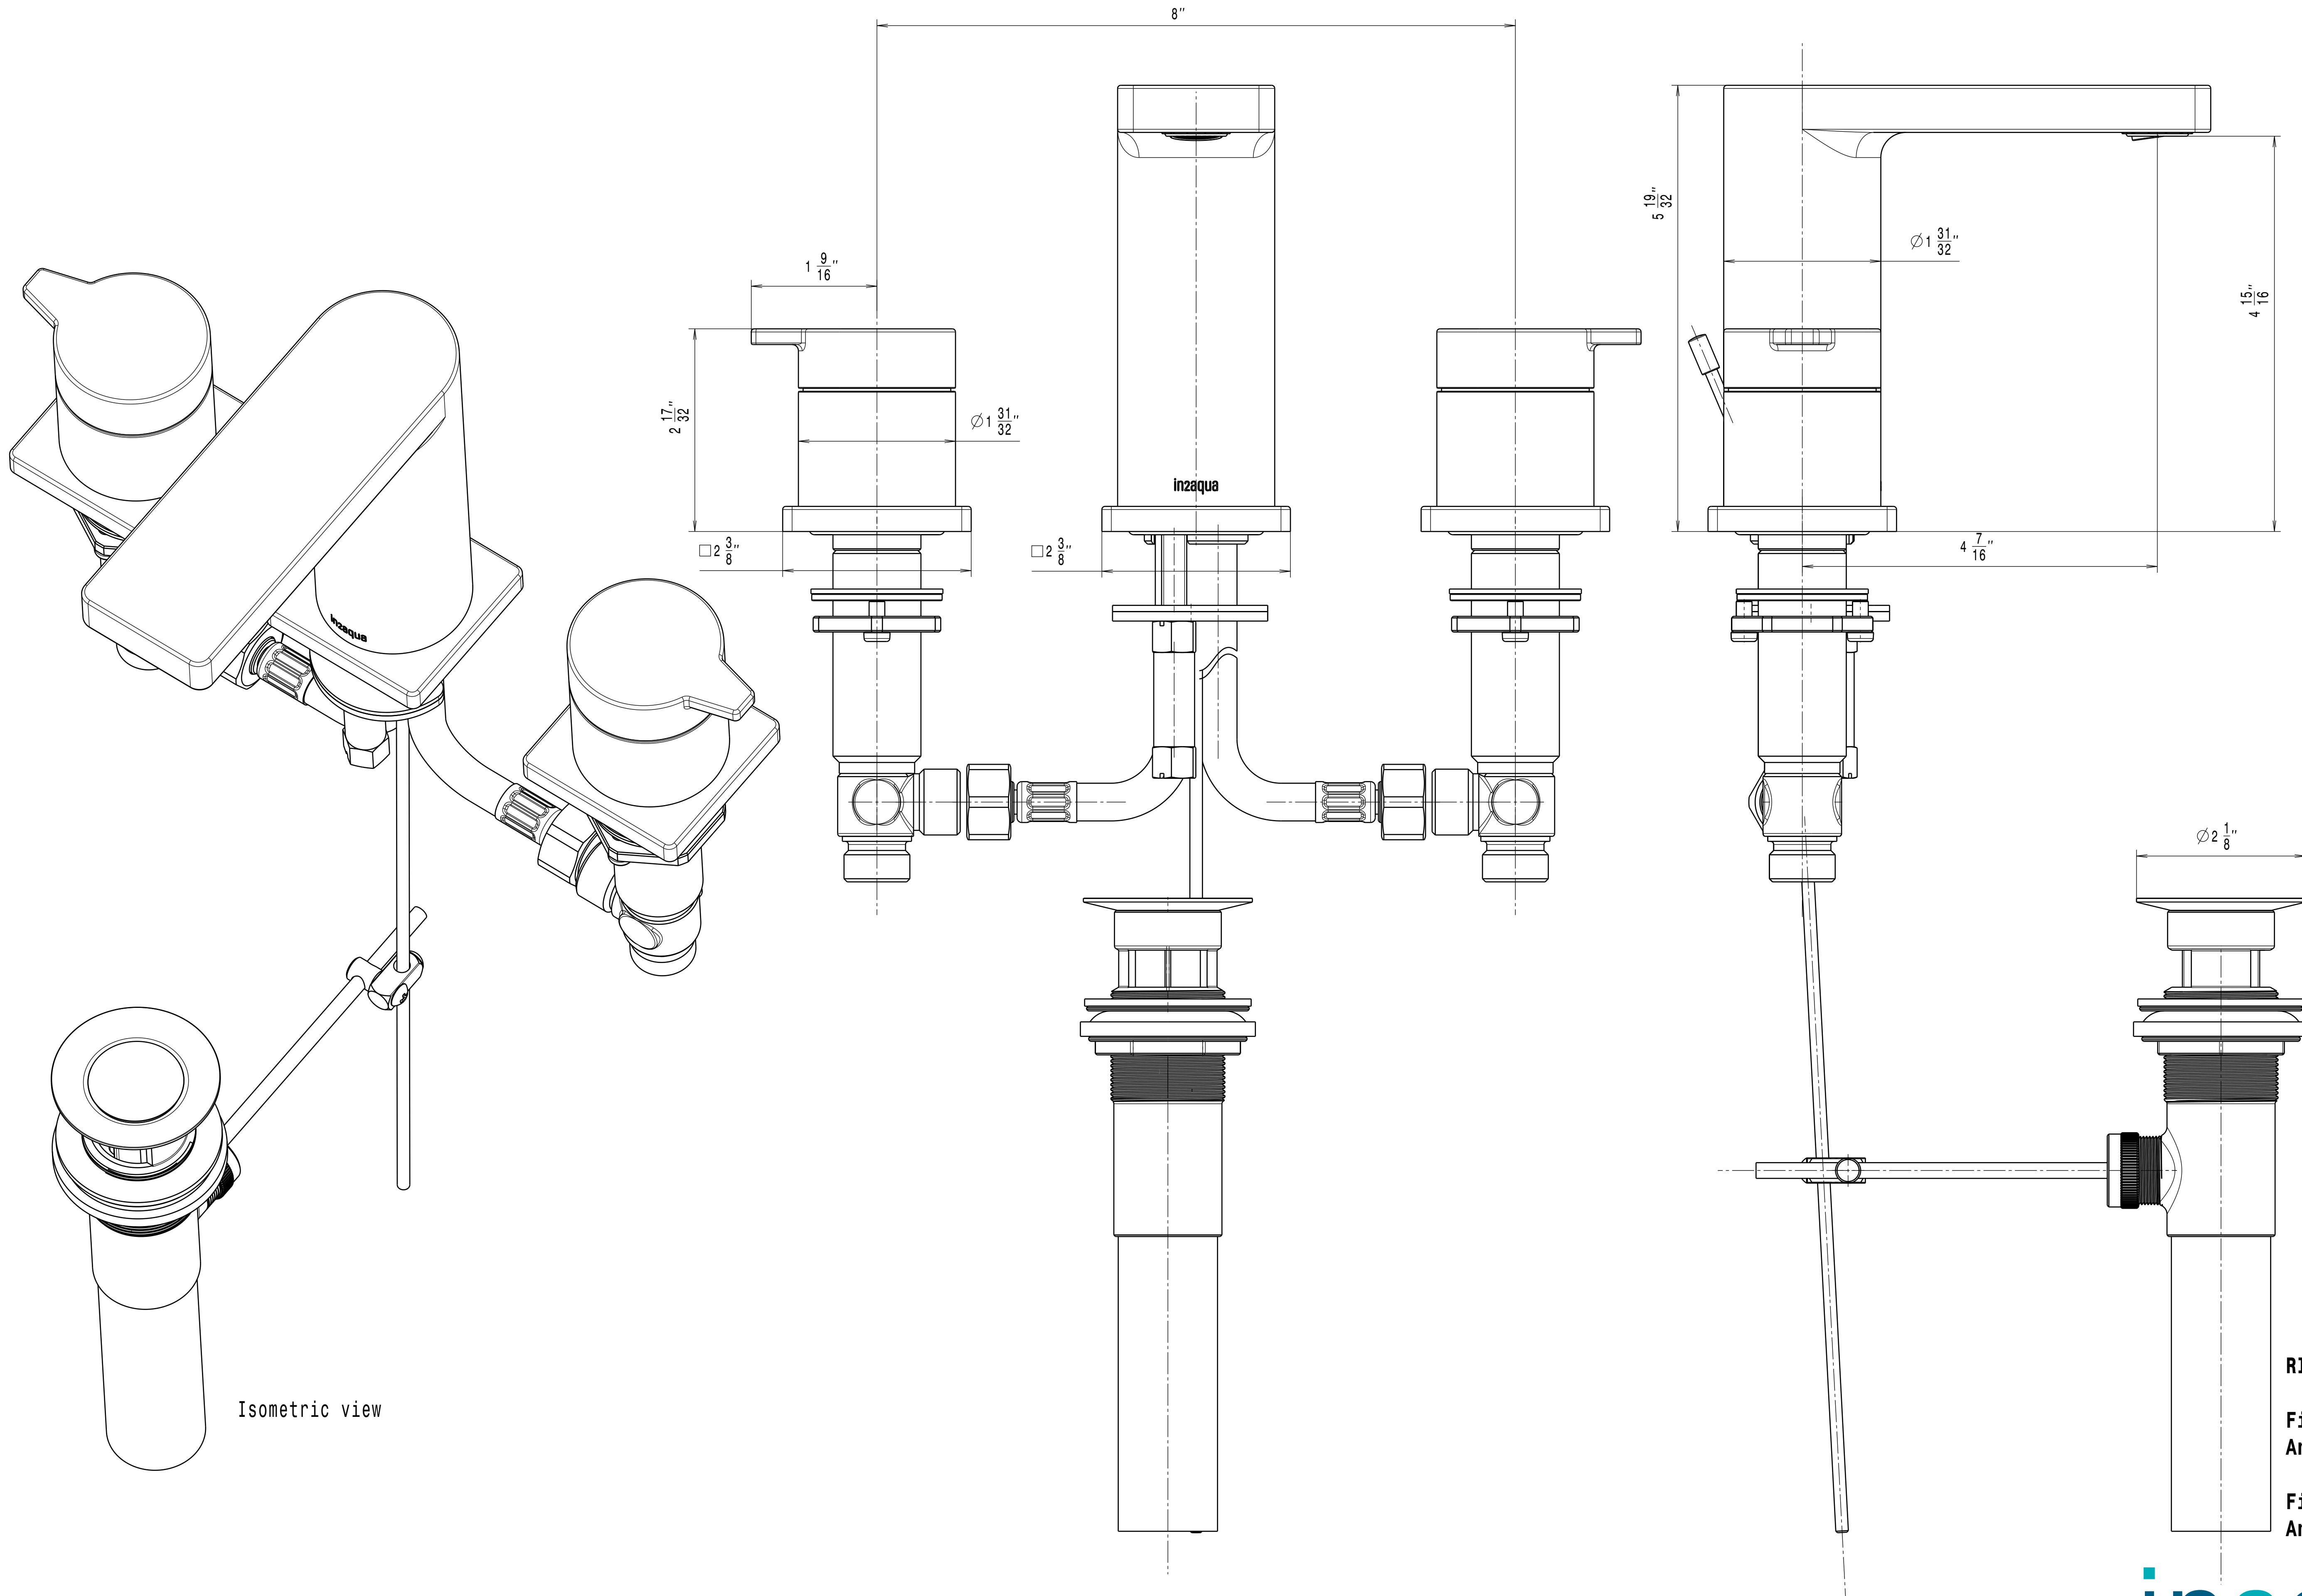

Section view A-A

Section view C-C

ITEM	DESCRIPTION	PART NO.	QTY
1	Gehäuse-Auslauf	I2A-010-00243XXX	1
2	Adapter	I2A-010-00244	1
3	Zugstange BASIC	I2A-110-00035XXX	1
4	Zylinderschraube M5x10	ISO 4762	1
5	O-Ring-11,5x2	I2A-010-00245	1
6	Befestigungsset	I2A-110-00042	1
7	Connection hose 1/2" M10	C087003	2
8	Strahlregler M24x1 1,2gpm	40.8060.010	1
9	Ablaufgarnitur	CB87005	1
11	Rosette	I2A-010-00238XXX	2
12	Buchse rot	I2A-010-00259	1
13	Buchse blau	I2A-010-00239	1
14	Hebel-RIVA	I2A-010-00240XXX	2
15	Setting screw	S87001	2
16	Handle Adapter	P87003	2
17	Spring washer	B87090	2
18	Edge Deck Adapter	B87043	2
19	Washer 28x42	P87005	2
20	Washer 28,8x41,5x2,2	B87024	2
21	Fixation nut	B87025	2
22	Screw M5	S87002	4
23	Seal 41x36x2,5	P87009	2
24	1/2" Valve 90° left turn	CB87006	1
25	1/2" Valve 90° right turn	CB87007	1
26	O-Ring 36x3,5	I2A-010-00129	3
27	Rosette Urban WT	I2A-010-00283XXX	1
28	Rosette Urban Seitenv.	I2A-010-00285XXX	2

RIVA X widespread

Finish: chrome
Article number: 1197 1 00 2

Finish: brushed nickel
Article number: 1197 1 20 2

Isometric view

RIVA X widespread

Finish: chrome
 Article number: 1197 1 00 2

Finish: brushed nickel
 Article number: 1197 1 20 2