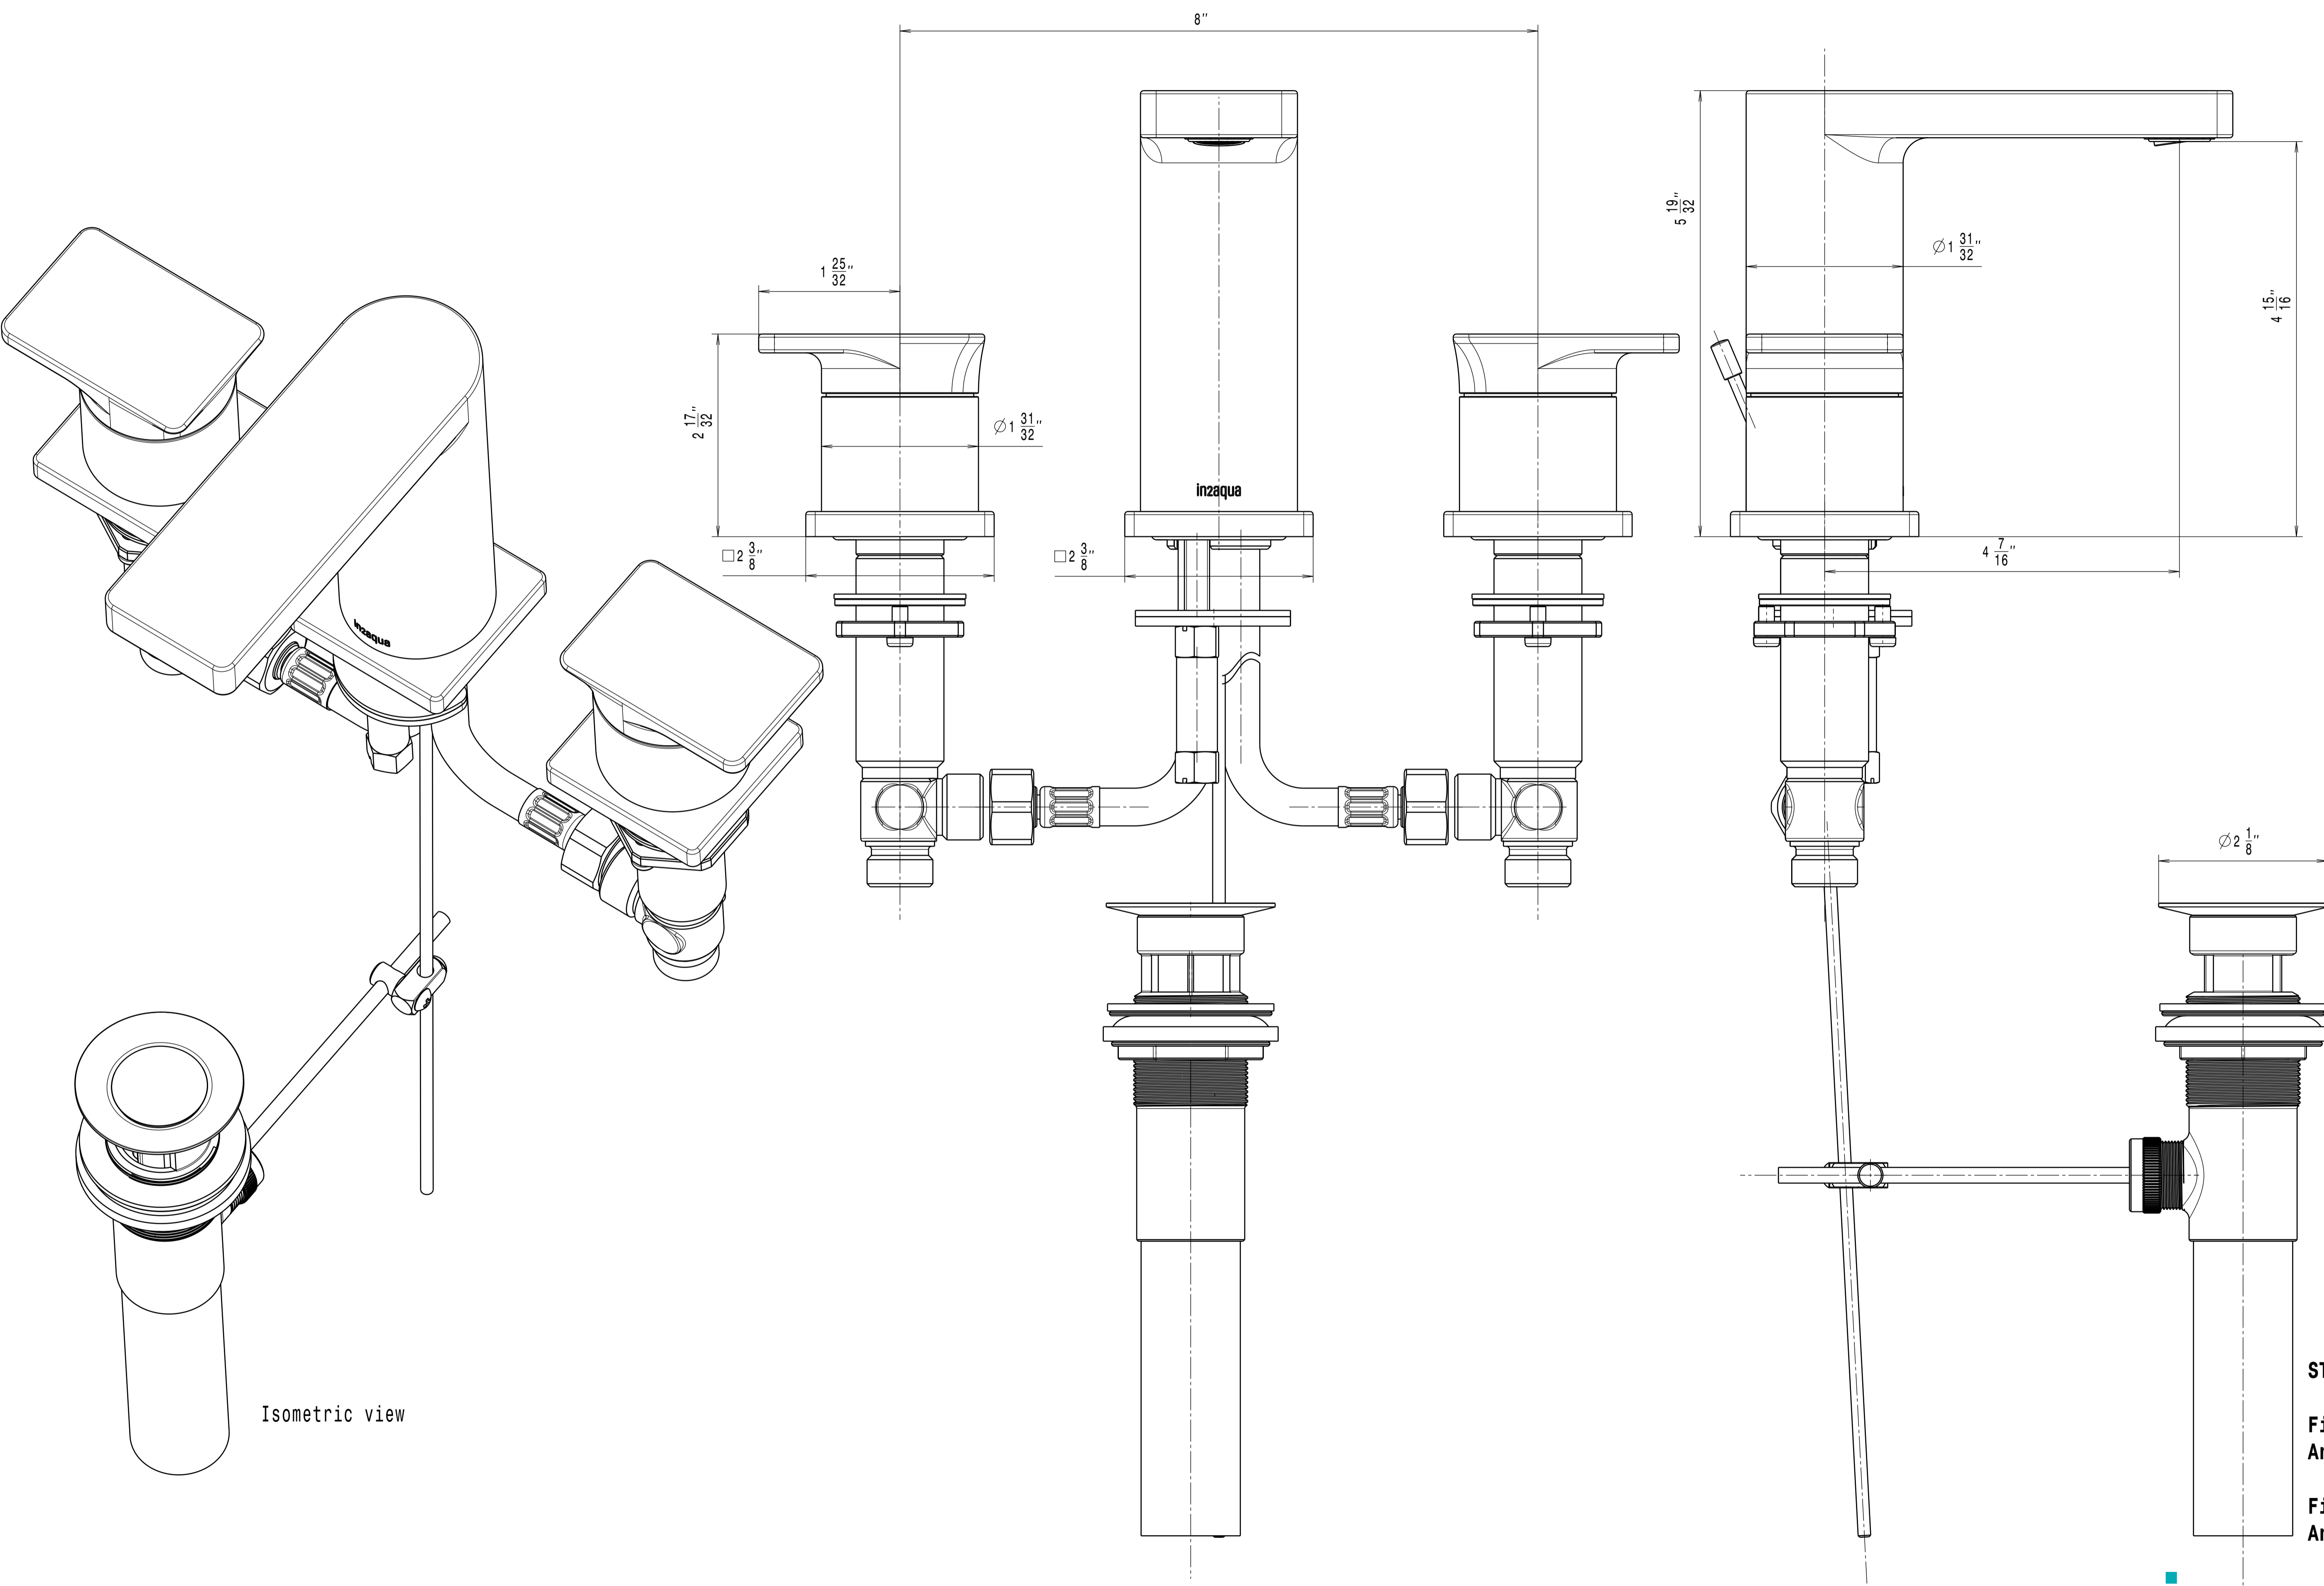

Section view A-A

Section view C-C

ITEM	DESCRIPTION	PART NO.	QTY
1	Gehäuse-Auslauf	I2A-010-00243XXX	1
2	Adapter	I2A-010-00244	1
3	Zugstange BASIC	I2A-110-00035XXX	1
4	Zylinderschraube M5x10	ISO 4762	1
5	O-Ring-11,5x2	I2A-010-00245	1
6	Befestigungsset	I2A-110-00042	1
7	Connection hose 1/2" M10	C087003	2
8	Strahlregler M24x1 1,2gpm	40.8060.010	1
9	Ablaufgarnitur	CB87005	1
11	Rosette	I2A-010-00238XXX	2
12	Buchse rot	I2A-010-00259	1
13	Buchse blau	I2A-010-00239	1
14	Hebel-STRATA	I2A-010-00242XXX	2
15	Setting screw	S87001	2
16	Handle Adapter	P87003	2
17	Spring washer	B87090	2
18	Edge Deck Adapter	B87043	2
19	Washer 28x42	P87005	2
20	Washer 28,8x41,5x2,2	B87024	2
21	Fixation nut	B87025	2
22	Screw M5	S87002	4
23	Seal 41x36x2,5	P87009	2
24	1/2" Valve 90° left turn	CB87006	1
25	1/2" Valve 90° right turn	CB87007	1
26	O-Ring 36x3,5	I2A-010-00129	3
27	Rosette Urban WT	I2A-010-00283XXX	1
28	Rosette Urban Seitenv.	I2A-010-00285XXX	2

STRATA X widespread

Finish: chrome
Article number: 1198 1 00 2

Finish: brushed nickel
Article number: 1198 1 20 2

in2aqua

Isometric view

STRATA X widespread

Finish: chrome
Article number: 1198 1 00 2

Finish: brushed nickel
Article number: 1198 1 20 2