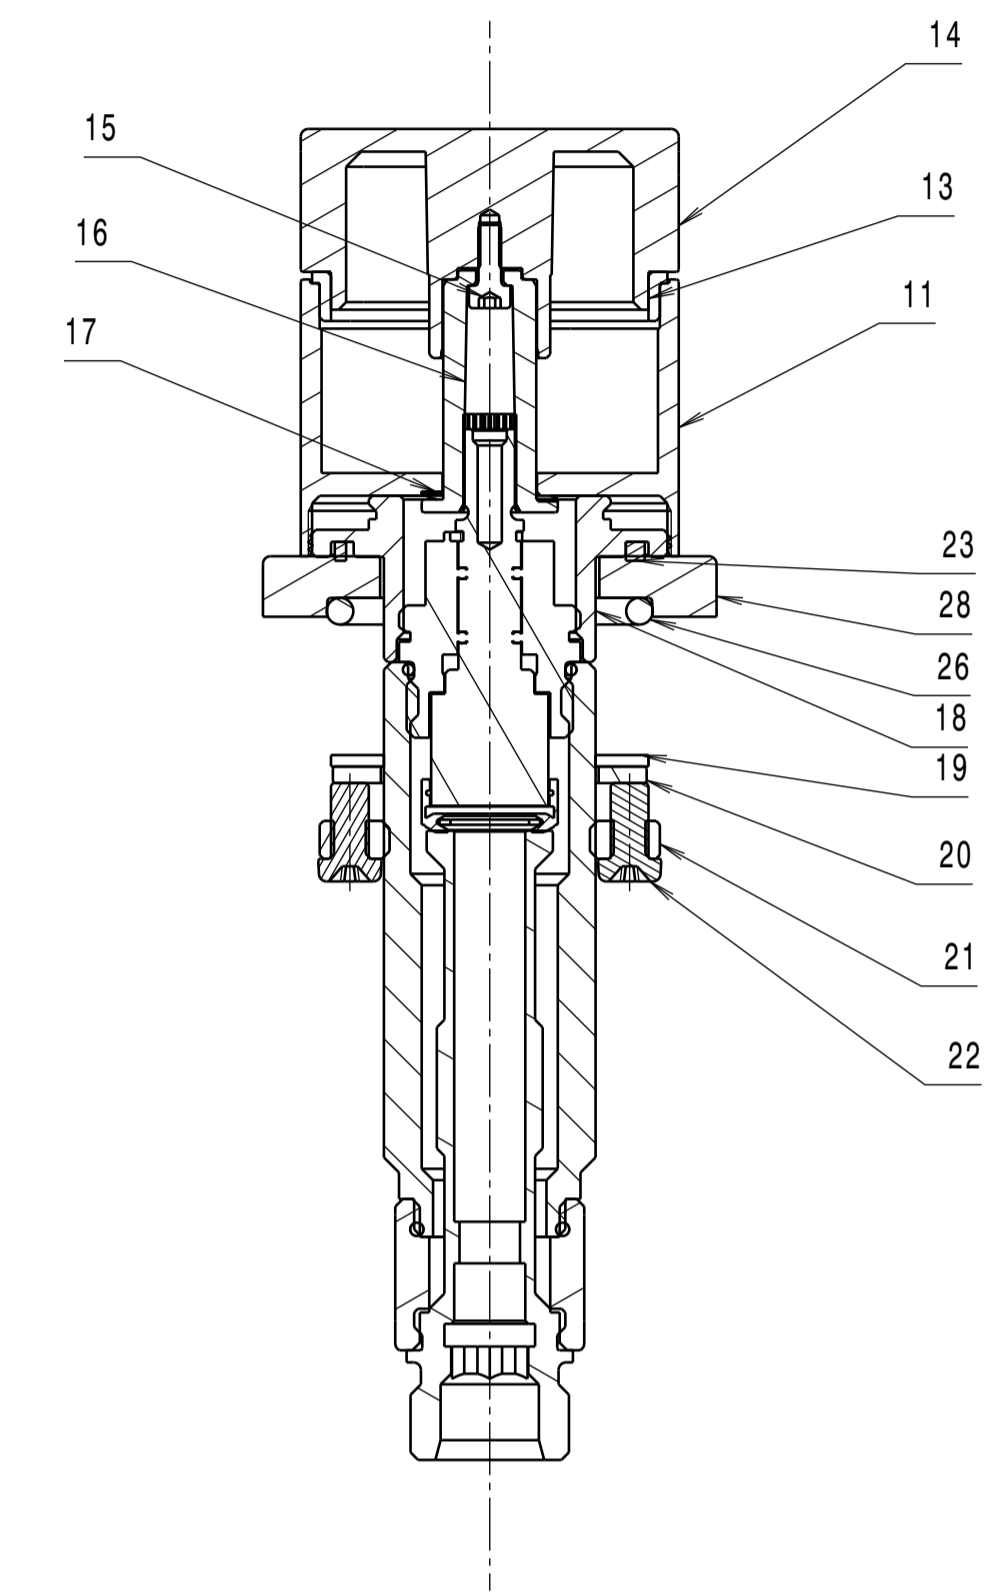

Section view A-A

Section view C-C

ITEM	DESCRIPTION	PART NO.	QTY
1	Gehäuse-Auslauf	I2A-010-00243XXX	1
2	Adapter	I2A-010-00244	1
3	Zugstange BASIC	I2A-110-00035XXX	1
4	Zylinderschraube M5x10	ISO 4762	1
5	O-Ring-11,5x2	I2A-010-00245	1
6	Befestigungsset	I2A-110-00042	1
7	Connection hose 1/2" M10	C087003	2
8	Strahlregler M24x1 1,2gpm	40.8060.010	1
9	Ablaufgarnitur	CB87005	1
11	Rosette	I2A-010-00238XXX	2
12	Buchse rot	I2A-010-00259	1
13	Buchse blau	I2A-010-00239	1
14	Hebel-STRATA	I2A-010-00242XXX	2
15	Setting screw	S87001	2
16	Handle Adapter	P87003	2
17	Spring washer	B87090	2
18	Edge Deck Adapter	B87043	2
19	Washer 28x42	P87005	2
20	Washer 28,8x41,5x2,2	B87024	2
21	Fixation nut	B87025	2
22	Screw M5	S87002	4
23	Seal 41x36x2,5	P87009	2
24	1/2" Valve 90° left turn	CB87006	1
25	1/2" Valve 90° right turn	CB87007	1
26	O-Ring 36x3,5	I2A-010-00129	3
27	Rosette Urban WT	I2A-010-00283XXX	1
28	Rosette Urban Seitenv.	I2A-010-00285XXX	2

STRATA X widespread

Finish: chrome
Article number: 1198 1 00 2

Finish: brushed nickel
Article number: 1198 1 20 2

in2aqua

Isometric view

STRATA X widespread

Finish: chrome
Article number: 1198 1 00 2

Finish: brushed nickel
Article number: 1198 1 20 2