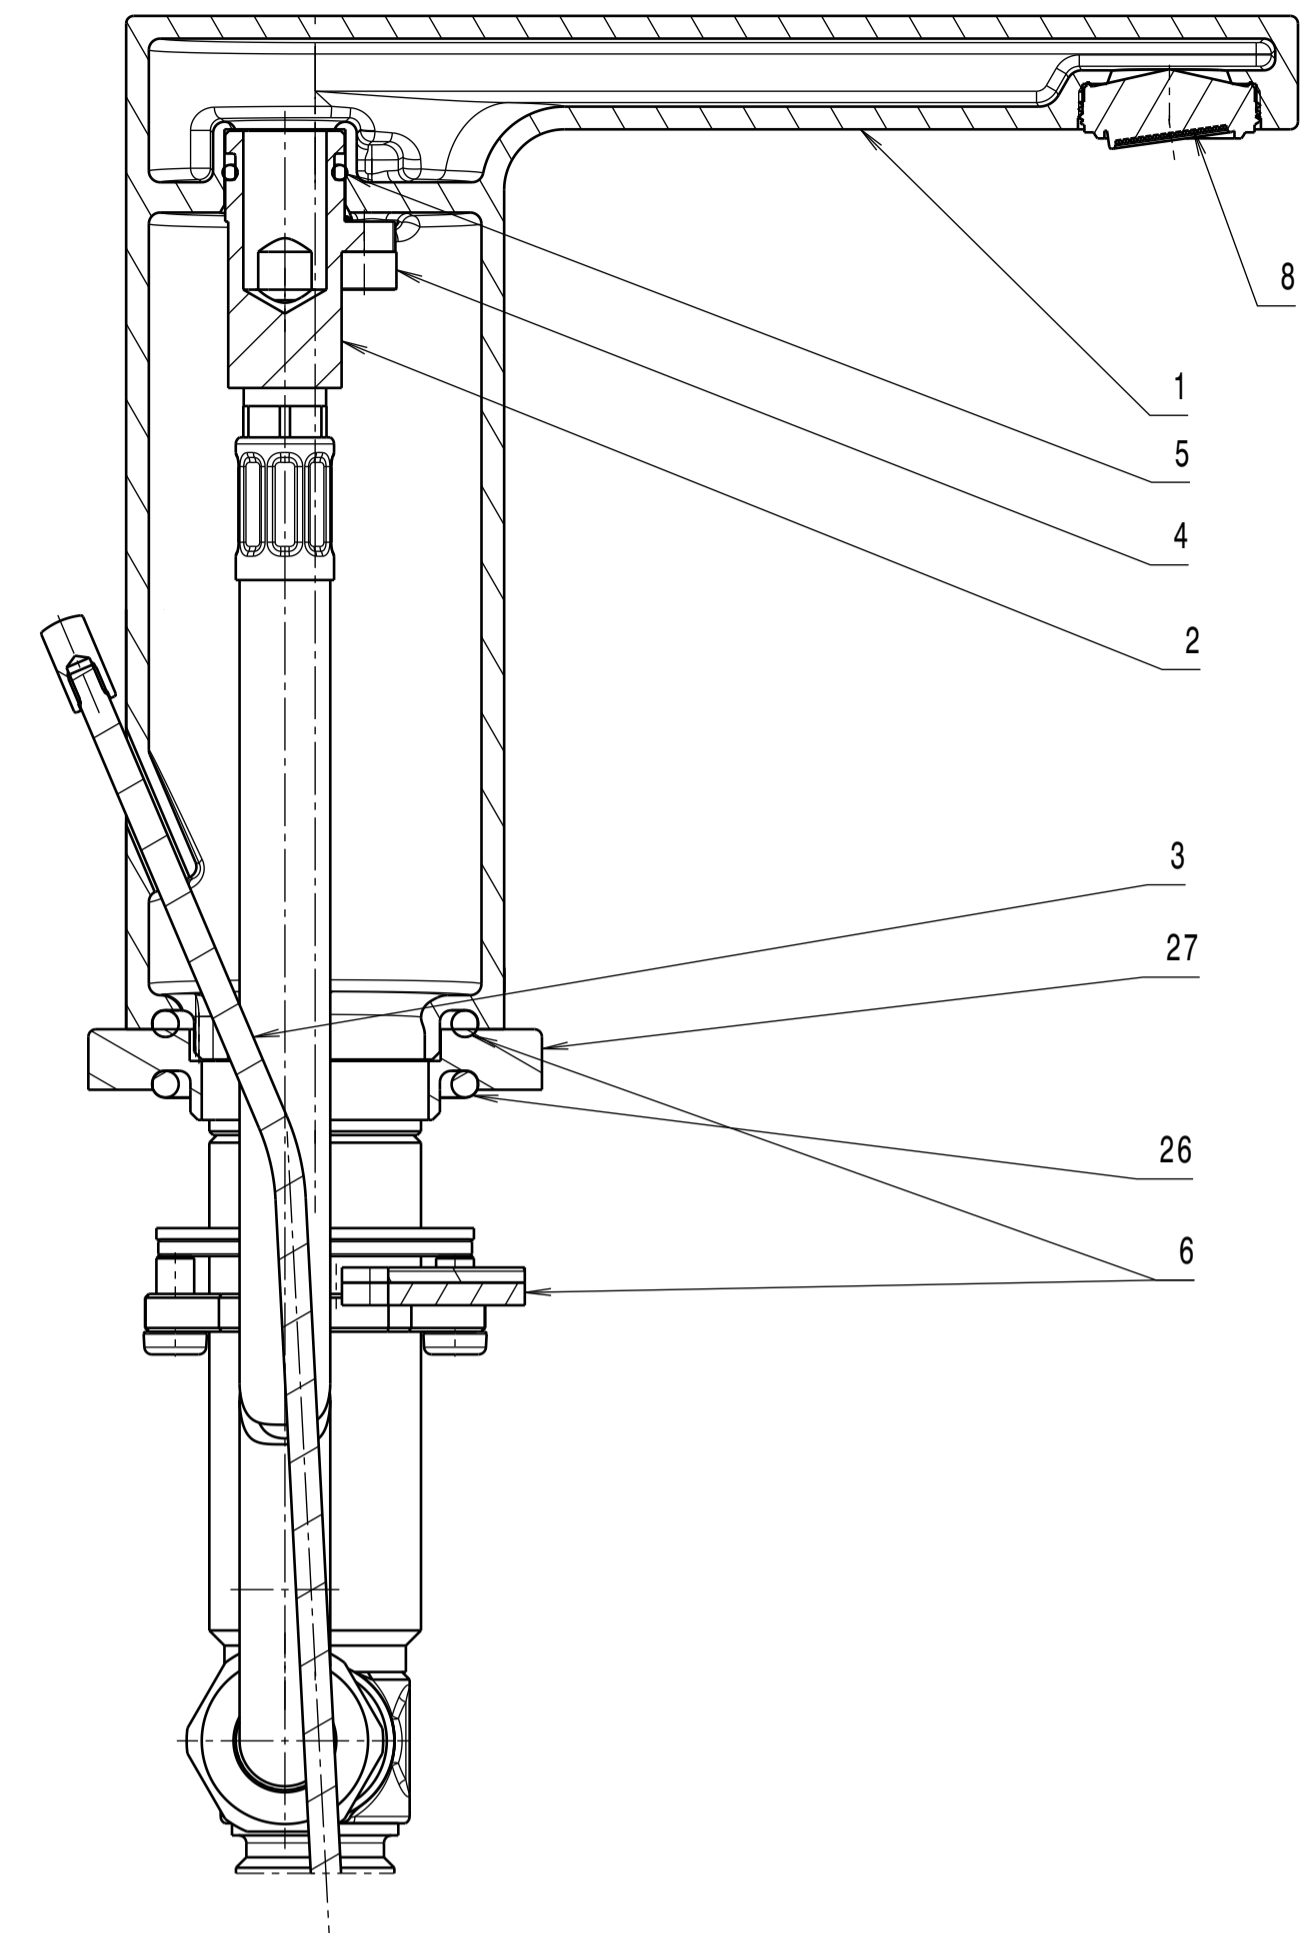

Section view A-A

Section view C-C

ITEM	DESCRIPTION	PART NO.	QTY
1	Gehäuse-Auslauf	I2A-010-00243XXX	1
2	Adapter	I2A-010-00244	1
3	Zugstange BASIC	I2A-110-00035XXX	1
4	Zylinderschraube M5x10	ISO 4762	1
5	O-Ring-11,5x2	I2A-010-00245	1
6	Befestigungsset	I2A-110-00042	1
7	Connection hose 1/2" M10	C087003	2
8	Strahlregler M24x1 1,2gpm	40.8060.010	1
9	Ablaufgarnitur	CB87005	1
11	Rosette	I2A-010-00238XXX	2
12	Buchse rot	I2A-010-00259	1
13	Buchse blau	I2A-010-00239	1
14	Hebel-STRATA	I2A-010-00242XXX	2
15	Setting screw	S87001	2
16	Handle Adapter	P87003	2
17	Spring washer	B87090	2
18	Edge Deck Adapter	B87043	2
19	Washer 28x42	P87005	2
20	Washer 28,8x41,5x2,2	B87024	2
21	Fixation nut	B87025	2
22	Screw M5	S87002	4
23	Seal 41x36x2,5	P87009	2
24	1/2" Valve 90° left turn	CB87006	1
25	1/2" Valve 90° right turn	CB87007	1
26	O-Ring 36x3,5	I2A-010-00129	3
27	Rosette Urban WT	I2A-010-00283XXX	1
28	Rosette Urban Seitenv.	I2A-010-00285XXX	2

STRATA X widespread

Finish: chrome
Article number: 1198 1 00 2

Finish: brushed nickel
Article number: 1198 1 20 2

in2aqua

Isometric view

STRATA X widespread

Finish: chrome
Article number: 1198 1 00 2

Finish: brushed nickel
Article number: 1198 1 20 2