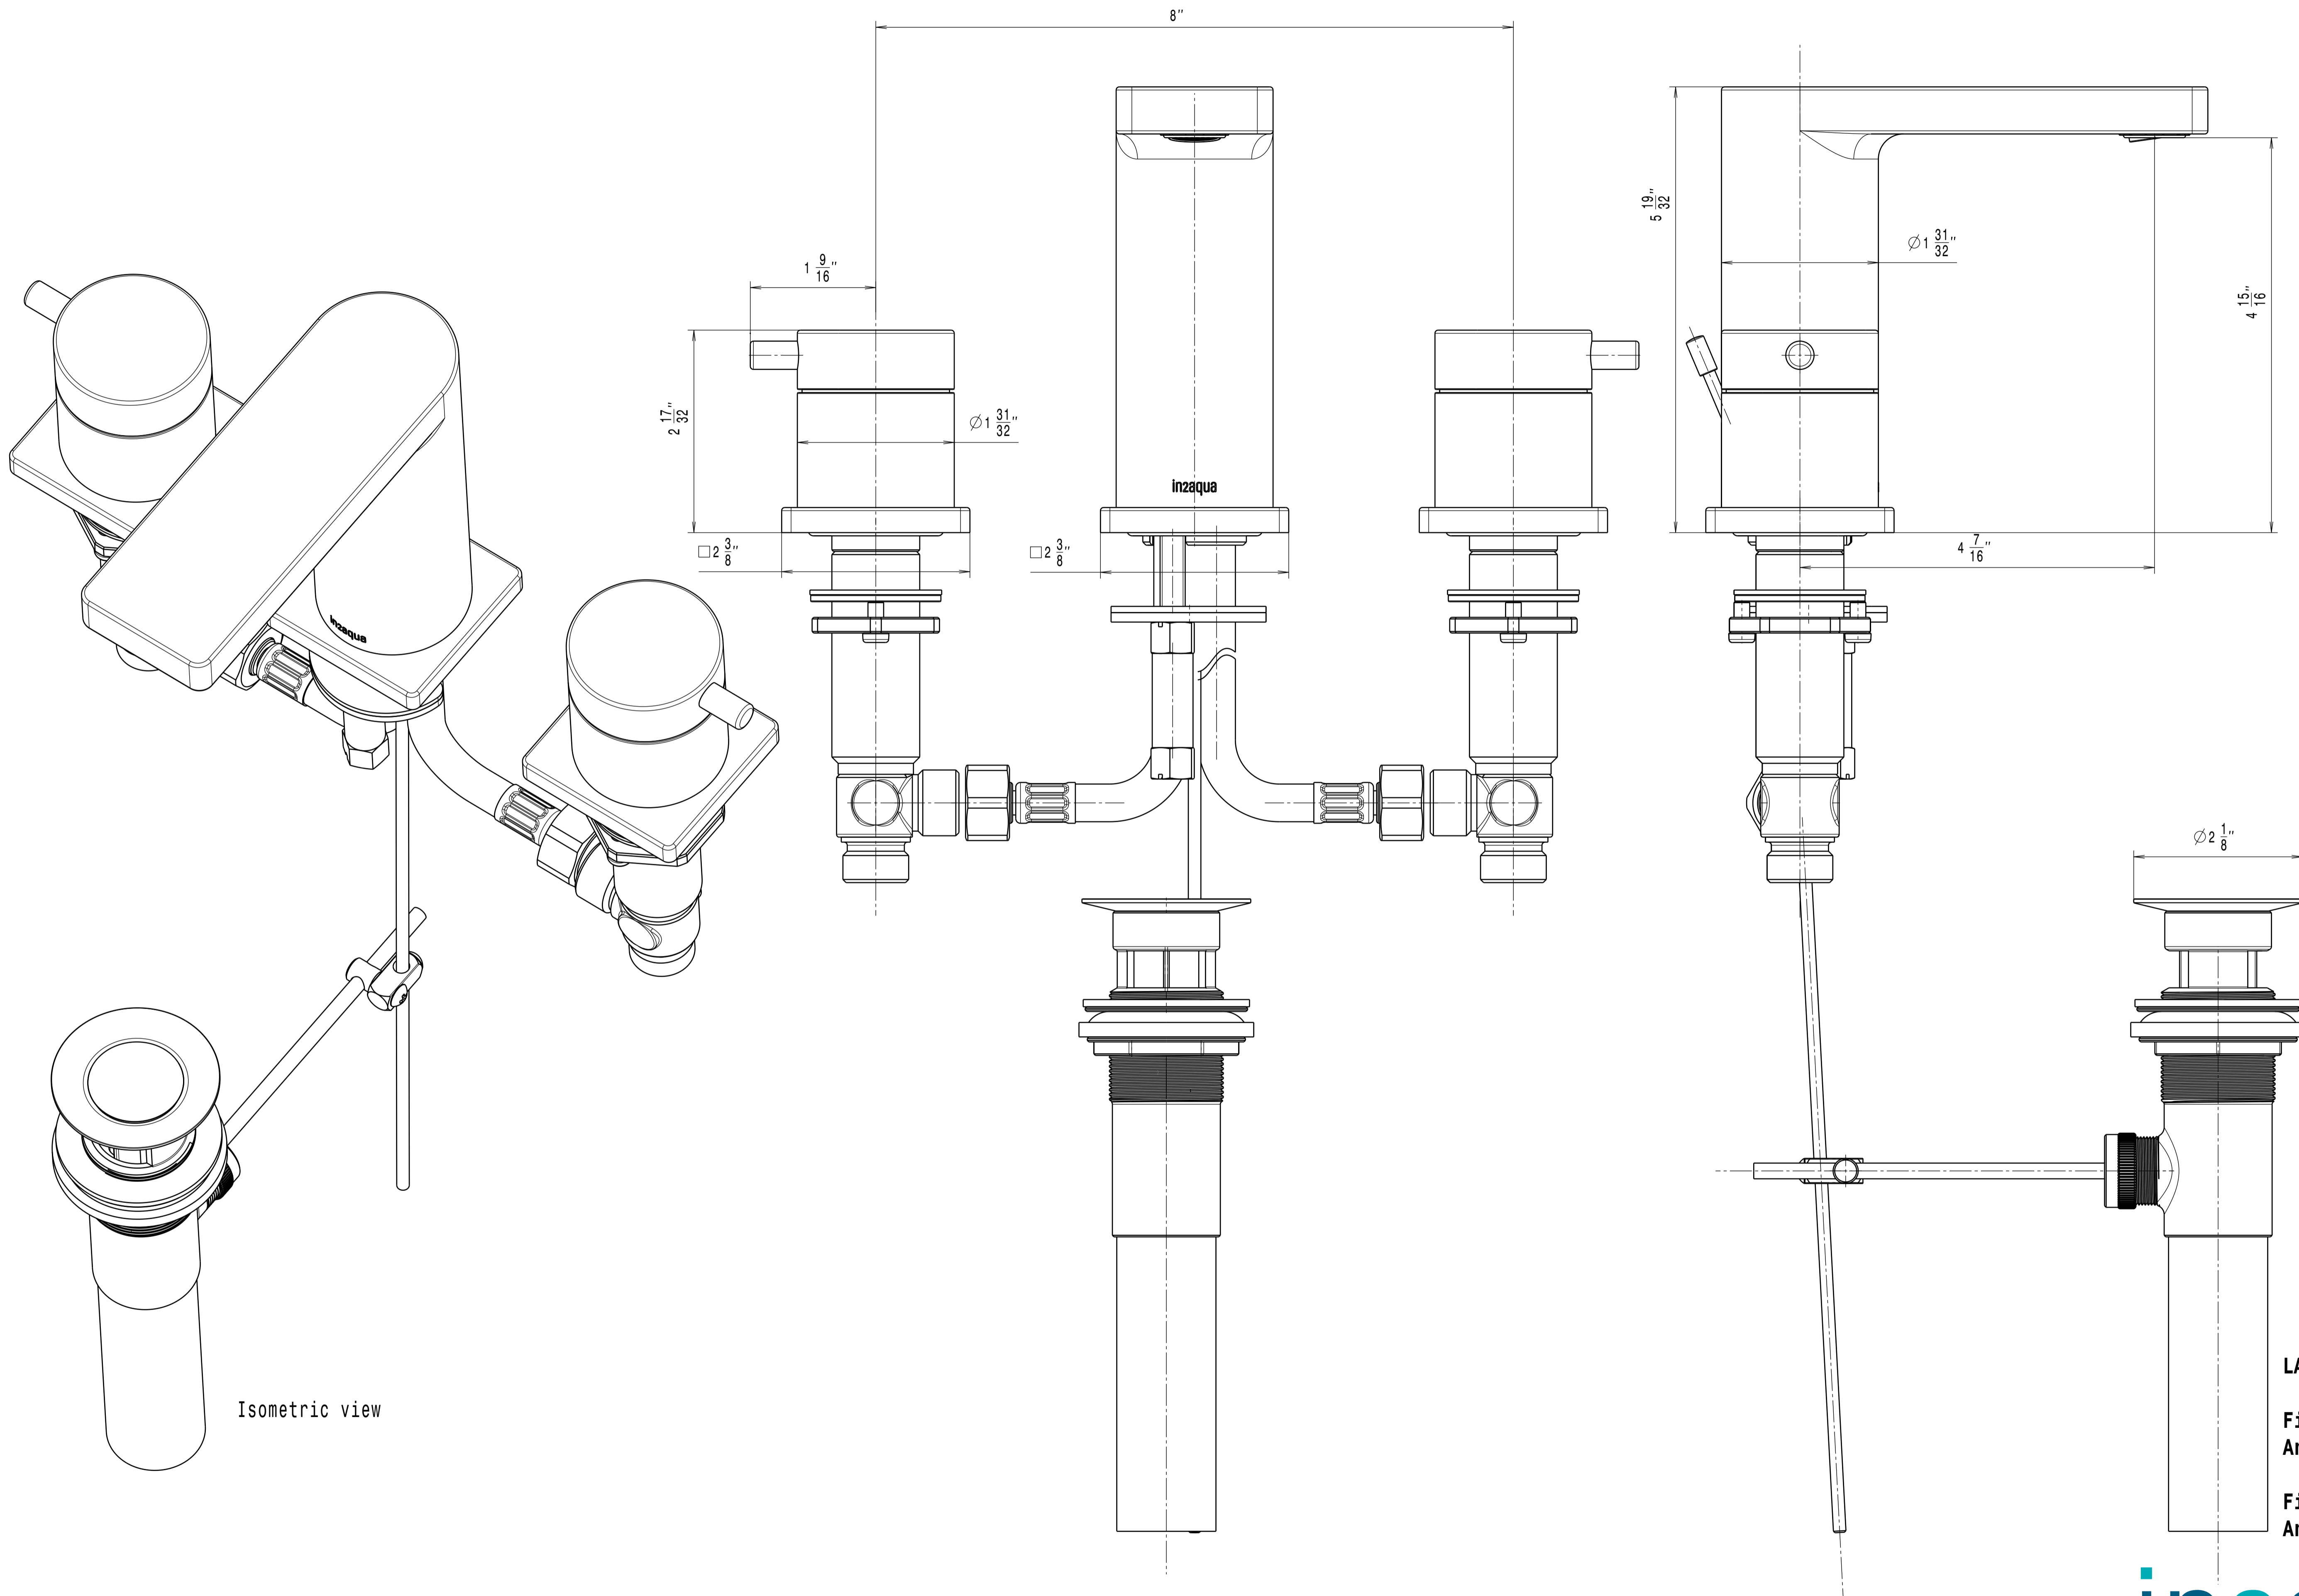

Section view A-A

Section view C-C

ITEM	DESCRIPTION	PART NO.	QTY
1	Gehäuse-Auslauf	I2A-010-00243XXX	1
2	Adapter	I2A-010-00244	1
3	Zugstange BASIC	I2A-110-00035XXX	1
4	Zylinderschraube M5x10	ISO 4762	1
5	O-Ring-11,5x2	I2A-010-00245	1
6	Befestigungsset	I2A-110-00042	1
7	Connection hose 1/2" M10	C087003	2
8	Strahlregler M24x1 1,2gpm	40.8060.010	1
9	Ablaufgarnitur	CB87005	1
11	Rosette	I2A-010-00238XXX	2
12	Buchse rot	I2A-010-00259	1
13	Buchse blau	I2A-010-00239	1
14	Hebel-LANA	I2A-010-00241XXX	2
15	Setting screw	S87001	2
16	Handle Adapter	P87003	2
17	Spring washer	B87090	2
18	Edge Deck Adapter	B87043	2
19	Washer 28x42	P87005	2
20	Washer 28,8x41,5x2,2	B87024	2
21	Fixation nut	B87025	2
22	Screw M5	S87002	4
23	Seal 41x36x2,5	P87009	2
24	1/2" Valve 90° left turn	CB87006	1
25	1/2" Valve 90° right turn	CB87007	1
26	O-Ring 36x3,5	I2A-010-00129	3
27	Rosette Urban WT	I2A-010-00283XXX	1
28	Rosette Urban Seitenv.	I2A-010-00285XXX	2

LANA X widespread

Finish: chrome
Article number: 1199 1 00 2

Finish: brushed nickel
Article number: 1199 1 20 2

Isometric view

LANA X widespread

Finish: chrome
Article number: 1199 1 00 2

Finish: brushed nickel
Article number: 1199 1 20 2