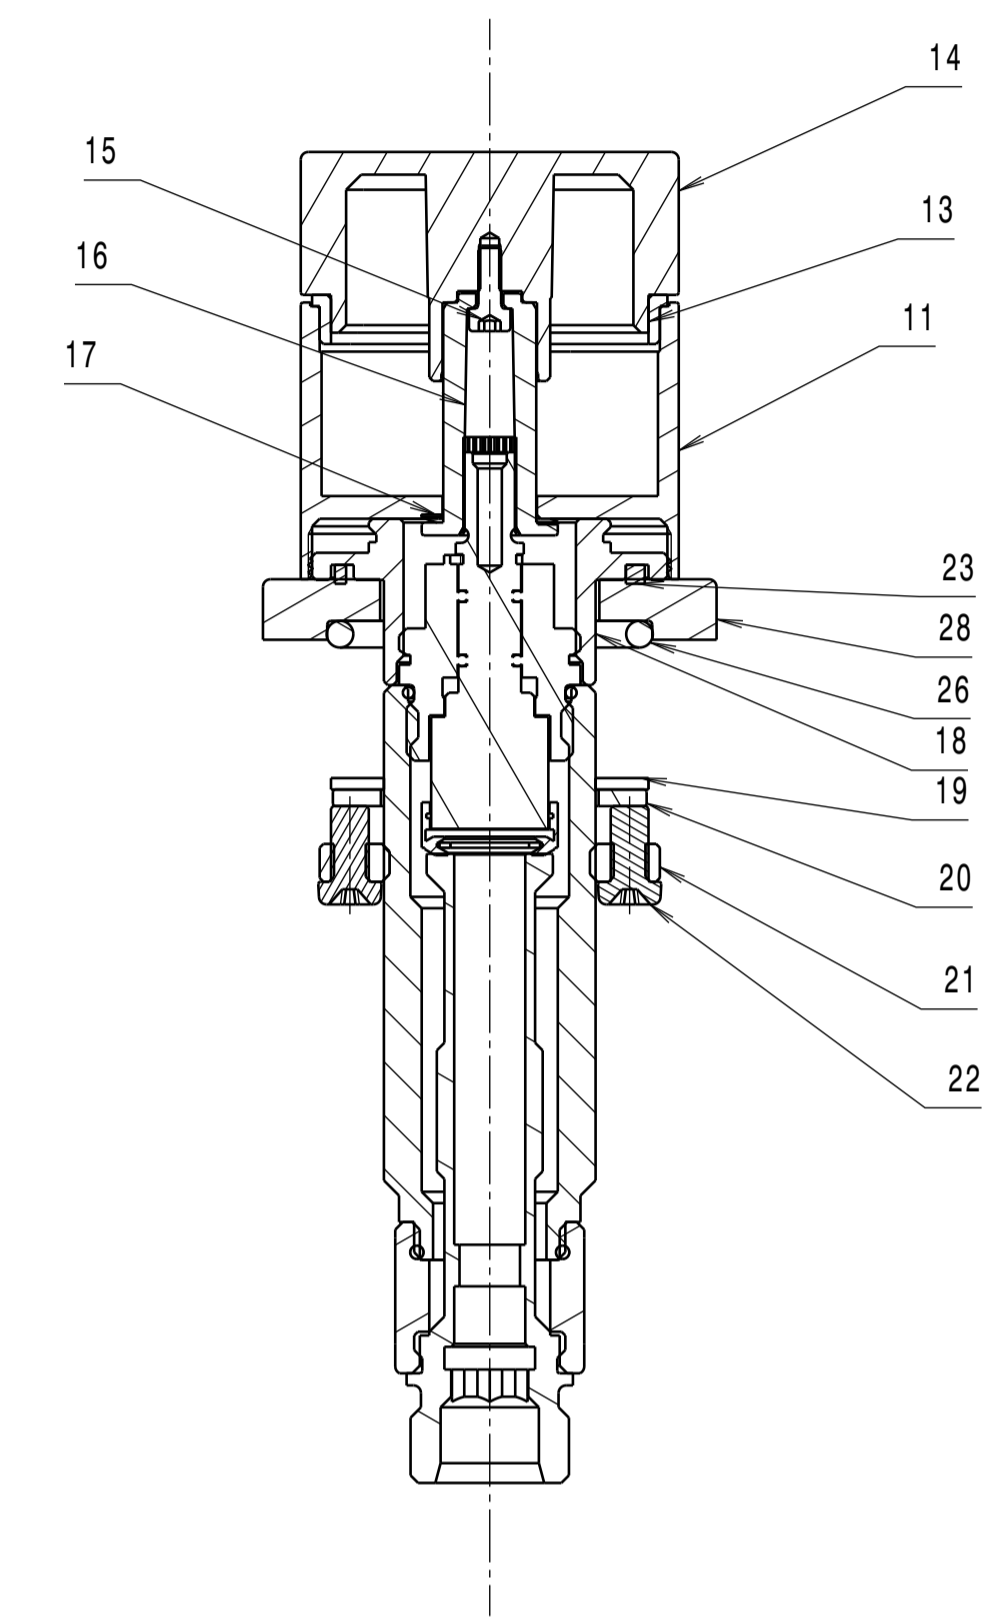

Section view A-A

Section view C-C

ITEM	DESCRIPTION	PART NO.	QTY
1	Gehäuse-Auslauf	I2A-010-00243XXX	1
2	Adapter	I2A-010-00244	1
3	Zugstange BASIC	I2A-110-00035XXX	1
4	Zylinderschraube M5x10	ISO 4762	1
5	O-Ring-11,5x2	I2A-010-00245	1
6	Befestigungsset	I2A-110-00042	1
7	Connection hose 1/2" M10	C087003	2
8	Strahlregler M24x1 1,2gpm	40.8060.010	1
9	Ablaufgarnitur	CB87005	1
11	Rosette	I2A-010-00238XXX	2
12	Buchse rot	I2A-010-00259	1
13	Buchse blau	I2A-010-00239	1
14	Hebel-LANA	I2A-010-00241XXX	2
15	Setting screw	S87001	2
16	Handle Adapter	P87003	2
17	Spring washer	B87090	2
18	Edge Deck Adapter	B87043	2
19	Washer 28x42	P87005	2
20	Washer 28,8x41,5x2,2	B87024	2
21	Fixation nut	B87025	2
22	Screw M5	S87002	4
23	Seal 41x36x2,5	P87009	2
24	1/2" Valve 90° left turn	CB87006	1
25	1/2" Valve 90° right turn	CB87007	1
26	O-Ring 36x3,5	I2A-010-00129	3
27	Rosette Urban WT	I2A-010-00283XXX	1
28	Rosette Urban Seitenv.	I2A-010-00285XXX	2

LANA X widespread

Finish: chrome
Article number: 1199 1 00 2

Finish: brushed nickel
Article number: 1199 1 20 2

Isometric view

LANA X widespread

Finish: chrome
Article number: 1199 1 00 2

Finish: brushed nickel
Article number: 1199 1 20 2