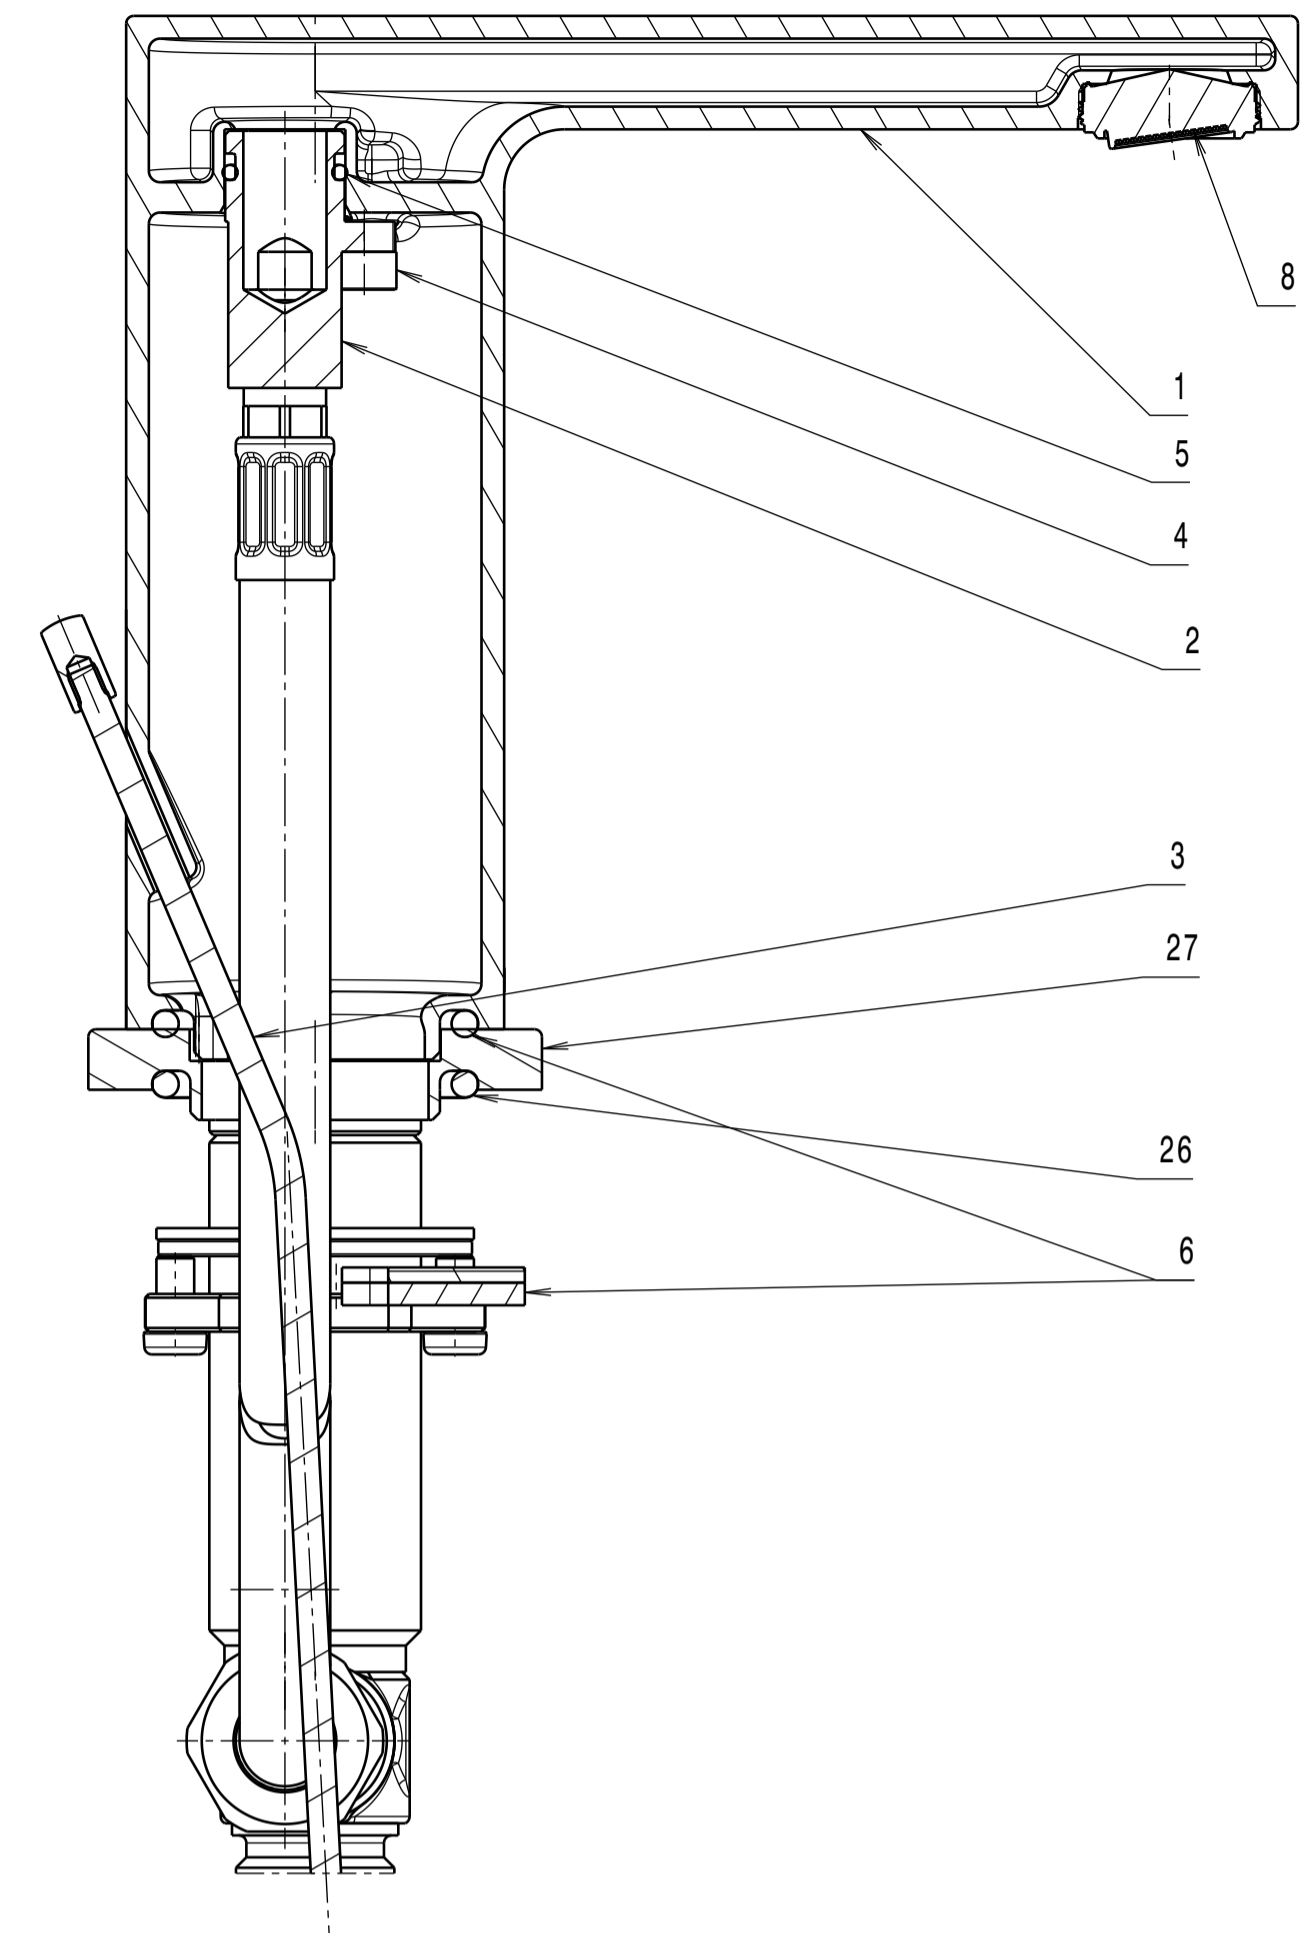

Section view A-A

Section view C-C

ITEM	DESCRIPTION	PART NO.	QTY
1	Gehäuse-Auslauf	I2A-010-00243XXX	1
2	Adapter	I2A-010-00244	1
3	Zugstange BASIC	I2A-110-00035XXX	1
4	Zylinderschraube M5x10	ISO 4762	1
5	O-Ring-11,5x2	I2A-010-00245	1
6	Befestigungsset	I2A-110-00042	1
7	Connection hose 1/2" M10	C087003	2
8	Strahlregler M24x1 1,2gpm	40.8060.010	1
9	Ablaufgarnitur	CB87005	1
11	Rosette	I2A-010-00238XXX	2
12	Buchse rot	I2A-010-00259	1
13	Buchse blau	I2A-010-00239	1
14	Hebel-LANA	I2A-010-00241XXX	2
15	Setting screw	S87001	2
16	Handle Adapter	P87003	2
17	Spring washer	B87090	2
18	Edge Deck Adapter	B87043	2
19	Washer 28x42	P87005	2
20	Washer 28,8x41,5x2,2	B87024	2
21	Fixation nut	B87025	2
22	Screw M5	S87002	4
23	Seal 41x36x2,5	P87009	2
24	1/2" Valve 90° left turn	CB87006	1
25	1/2" Valve 90° right turn	CB87007	1
26	O-Ring 36x3,5	I2A-010-00129	3
27	Rosette Urban WT	I2A-010-00283XXX	1
28	Rosette Urban Seitenv.	I2A-010-00285XXX	2

LANA X widespread

Finish: chrome
Article number: 1199 1 00 2

Finish: brushed nickel
Article number: 1199 1 20 2

Isometric view

LANA X widespread

Finish: chrome
Article number: 1199 1 00 2

Finish: brushed nickel
Article number: 1199 1 20 2