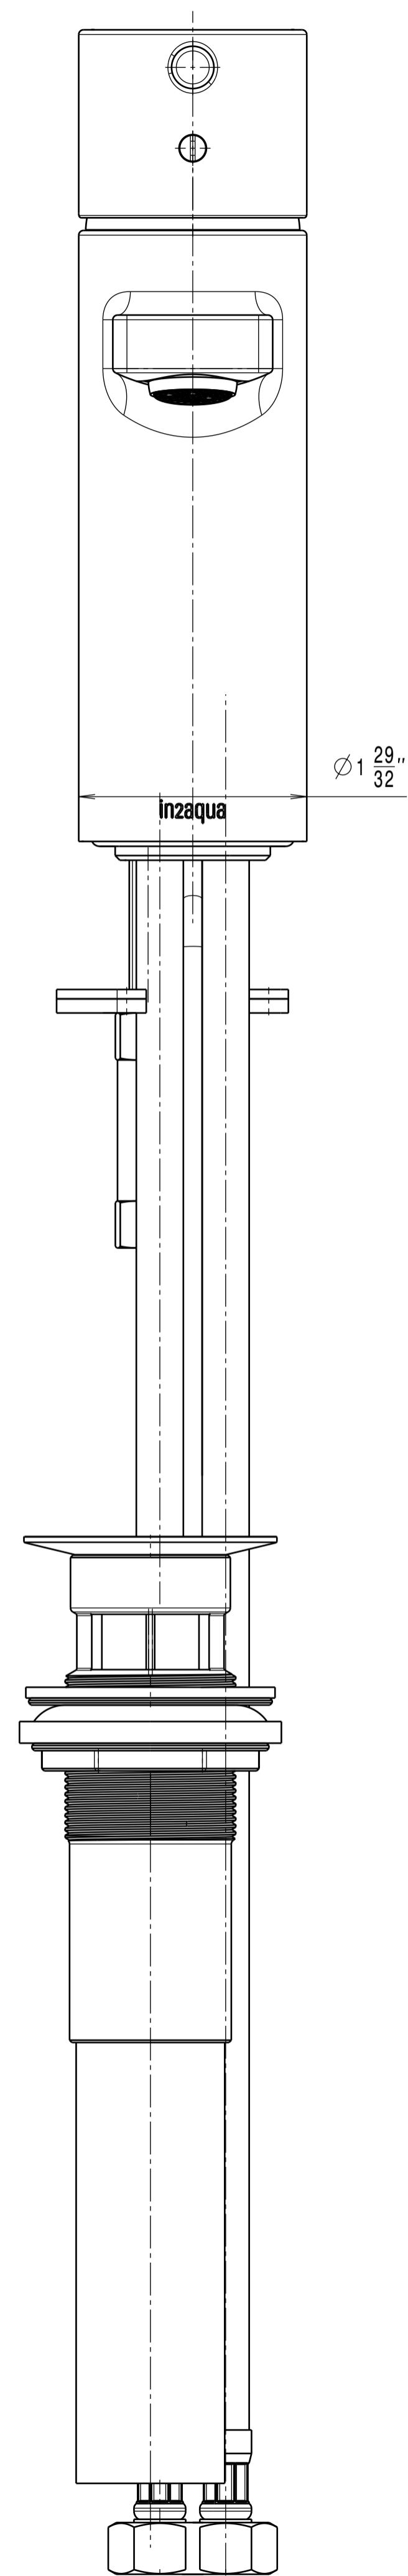

ITEM	DESCRIPTION	PART NO.	QTY
1	Gehäuse-EHM-LANA-35	I2A-010-00235XXX	1
2	Hebel-LANA-PIN	I2A-010-00126XXX	1
3	Zugstange BASIC	I2A-110-00035XXX	1
4	Einsatz-EHM	I2A-010-00128	1
5	Kartusche	KN-35A HWS	1
6	Schraube M40x1	I2A-010-00130	1
7	Kugelhaube	A016166XXX	1
8	Set screw M5	S87008	1
9	Cover	P87025-CP	1
10	O-Ring-38x2	I2A-010-00160	2
11	Ablaufgarnitur	CB87005	1
12	Strahlregler	40.8060.010	1
13	Befestigungsset	I2A-110-00042	1
14	Anschlussschlauch kalt	C087008-0	1
15	Anschlussschlauch warm	C087008-1	1

LANA one-hole single-lever basin mixer

Finish: chrome
Article number: 1222 1 00 2

Finish: brushed nickel
Article number: 1222 1 20 2

in2aqua

LANA one-hole single-lever basin mixer

Finish: chrome
Article number: 1222 1 00 2

Finish: brushed nickel
Article number: 1222 1 20 2

in2aqua