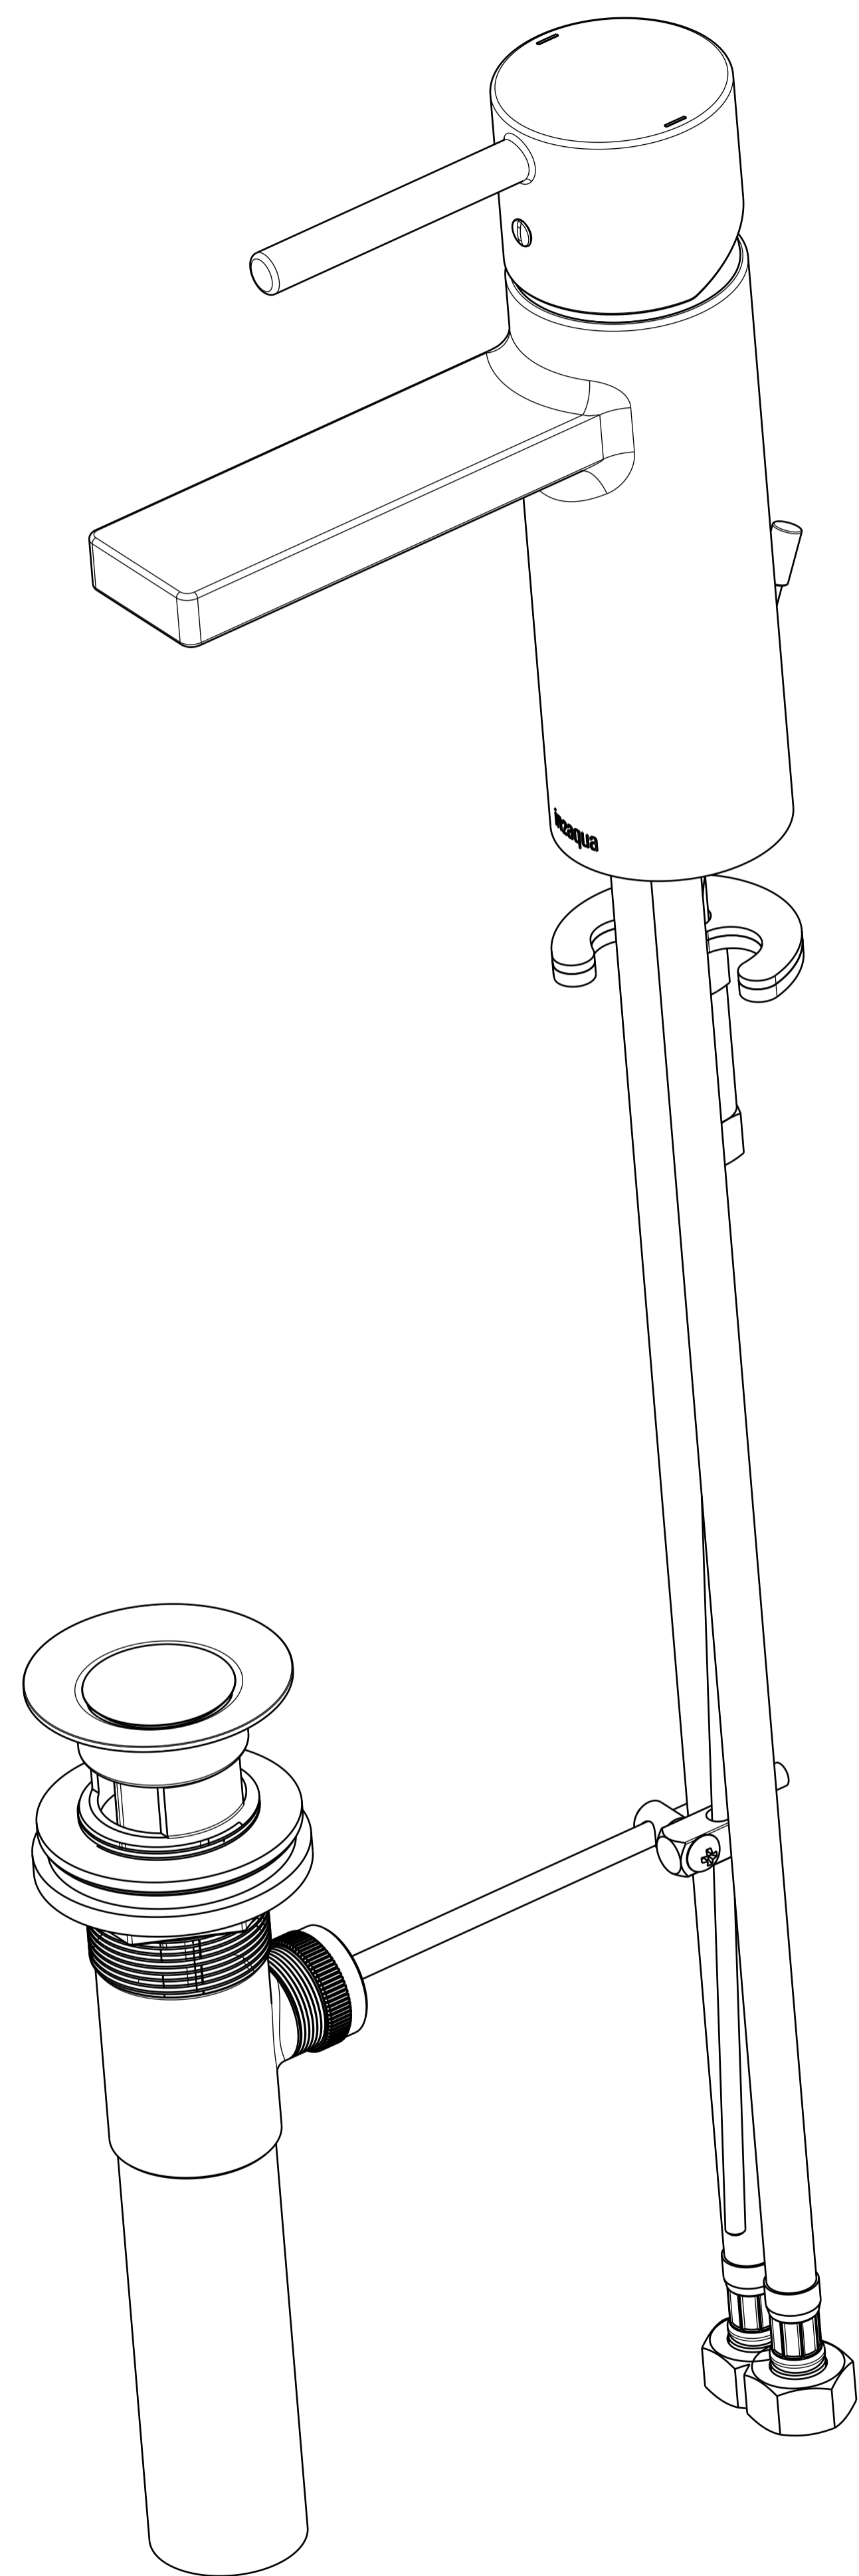

ITEM	DESCRIPTION	PART NO.	QTY
1	Gehäuse-EHM-LANA-35	I2A-010-00235XXX	1
2	Hebel-LANA-PIN	I2A-010-00126XXX	1
3	Zugstange BASIC	I2A-110-00035XXX	1
4	Einsatz-EHM	I2A-010-00128	1
5	Kartusche	KN-35A HWS	1
6	Schraube M40x1	I2A-010-00130	1
7	Kugelhaube	A016166XXX	1
8	Set screw M5	S87008	1
9	Cover	P87025-CP	1
10	O-Ring-38x2	I2A-010-00160	2
11	Ablaufgarnitur	CB87005	1
12	Strahlregler	40.8060.010	1
13	Befestigungsset	I2A-110-00042	1
14	Anschlussschlauch kalt	C087008-0	1
15	Anschlussschlauch warm	C087008-1	1

LANA one-hole single-lever basin mixer

Finish: chrome
Article number: 1222 1 00 2

Finish: brushed nickel
Article number: 1222 1 20 2

in2aqua

LANA one-hole single-lever basin mixer

Finish: chrome
Article number: 1222 1 00 2

Finish: brushed nickel
Article number: 1222 1 20 2

in2aqua