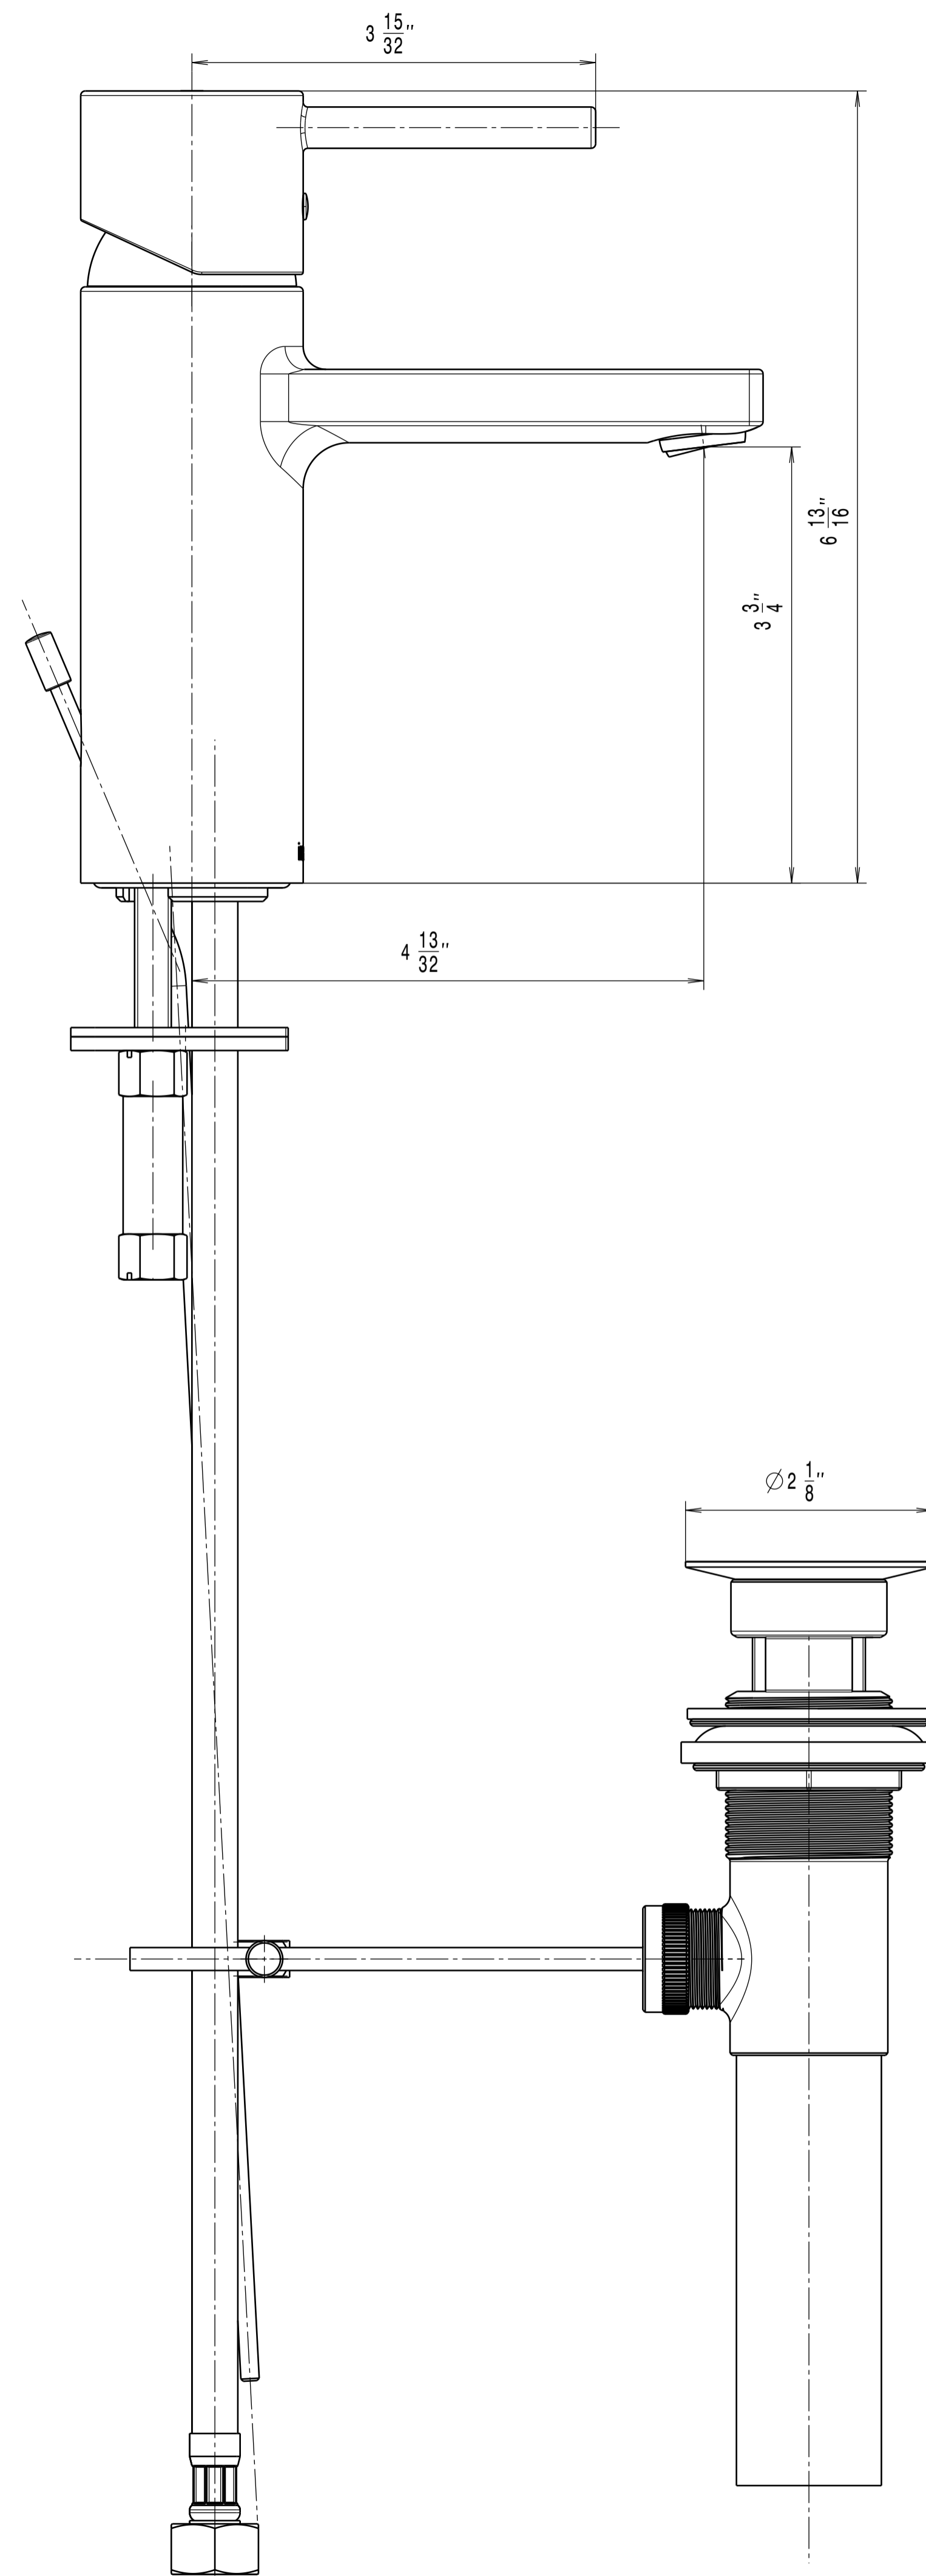

ITEM	DESCRIPTION	PART NO.	QTY
1	Gehäuse-EHM-LANA-35	I2A-010-00235XXX	1
2	Hebel-LANA-PIN	I2A-010-00126XXX	1
3	Zugstange BASIC	I2A-110-00035XXX	1
4	Einsatz-EHM	I2A-010-00128	1
5	Kartusche	KN-35A HWS	1
6	Schraube M40x1	I2A-010-00130	1
7	Kugelhaube	A016166XXX	1
8	Set screw M5	S87008	1
9	Cover	P87025-CP	1
10	O-Ring-38x2	I2A-010-00160	2
11	Ablaufgarnitur	CB87005	1
12	Strahlregler	40.8060.010	1
13	Befestigungsset	I2A-110-00042	1
14	Anschlussschlauch kalt	C087008-0	1
15	Anschlussschlauch warm	C087008-1	1

LANA one-hole single-lever basin mixer

Finish: chrome
Article number: 1222 1 00 2

Finish: brushed nickel
Article number: 1222 1 20 2

in2aqua

LANA one-hole single-lever basin mixer

Finish: chrome
Article number: 1222 1 00 2

Finish: brushed nickel
Article number: 1222 1 20 2

in2aqua