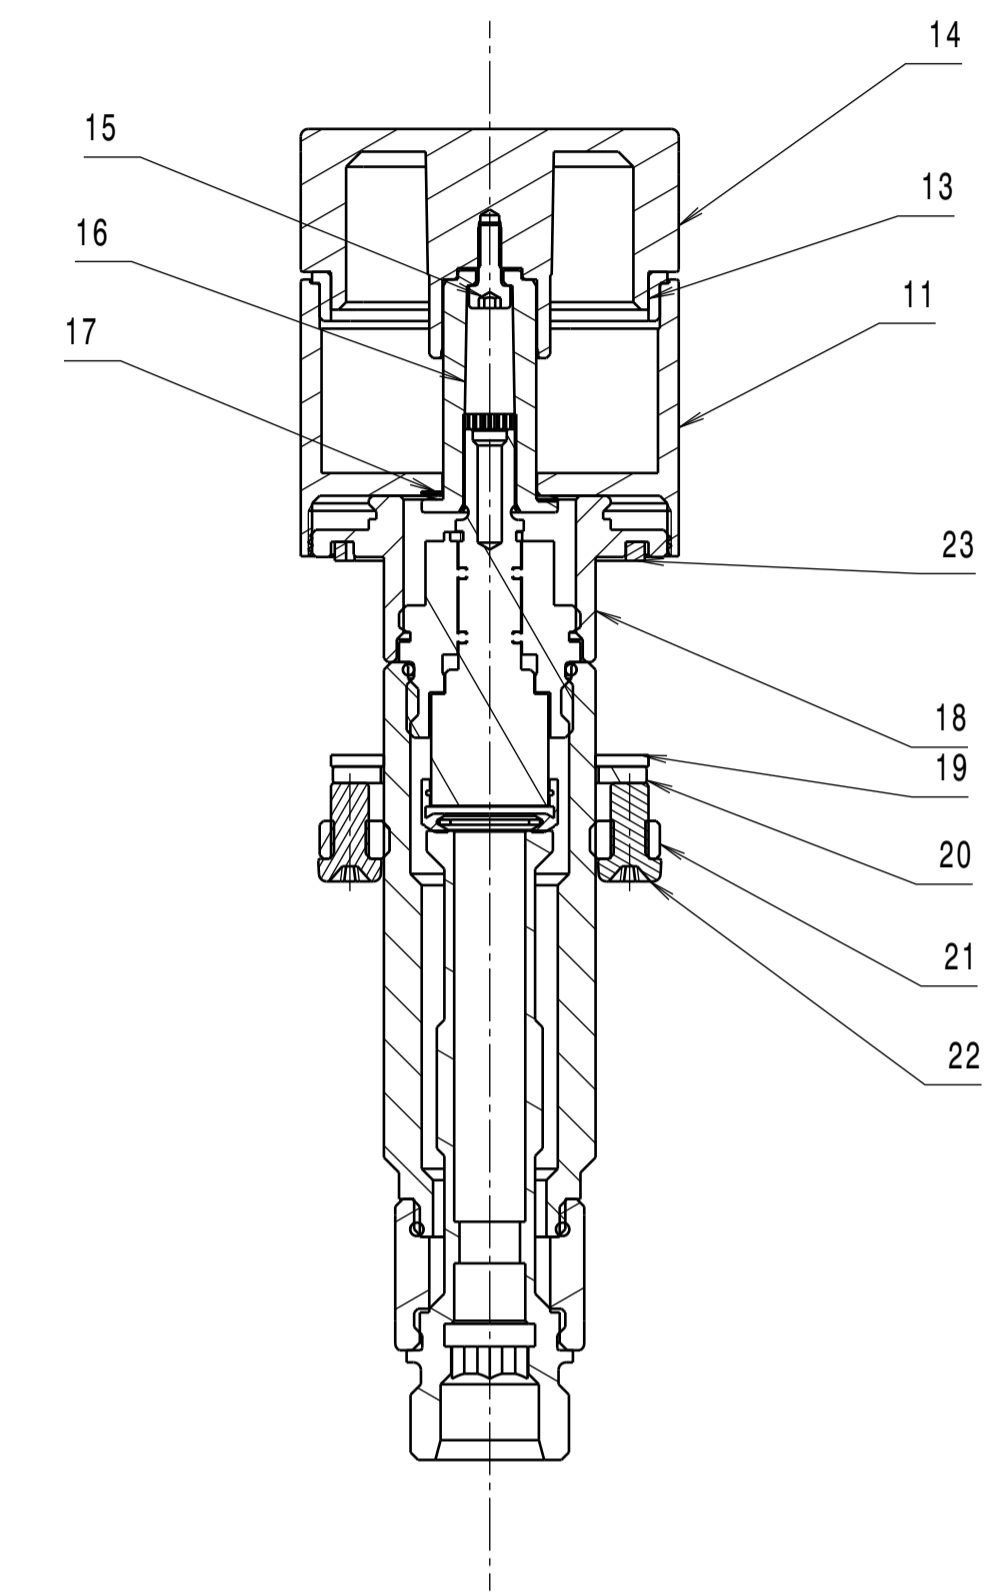

Section view A-A

Section view C-C

ITEM	DESCRIPTION	PART NO.	QTY
1	Gehäuse-Auslauf	I2A-010-00243XXX	1
2	Adapter	I2A-010-00244	1
3	Zugstange BASIC	I2A-110-00035XXX	1
4	Zylinderschraube M5x10	ISO 4762	1
5	O-Ring-11,5x2	I2A-010-00245	1
6	Befestigungsset	I2A-110-00042	1
7	Connection hose 1/2" M10	C087003	2
8	Strahlregler M24x1 1,2gpm	40.8060.010	1
9	Ablaufgarnitur	CB87005	1
11	Rosette	I2A-010-00238XXX	2
12	Buchse rot	I2A-010-00259	1
13	Buchse blau	I2A-010-00239	1
14	Hebel-STRATA	I2A-010-00242XXX	2
15	Setting screw	S87001	2
16	Handle Adapter	P87003	2
17	Spring washer	B87090	2
18	Edge Deck Adapter	B87043	2
19	Washer 28x42	P87005	2
20	Washer 28,8x41,5x2,2	B87024	2
21	Fixation nut	B87025	2
22	Screw M5	S87002	4
23	Seal 41x36x2,5	P87009	2
24	1/2" Valve 90° left turn	CB87006	1
25	1/2" Valve 90° right turn	CB87007	1

STRATA widespread

Finish: chrome
Article number: 1298 1 00 2

Finish: brushed nickel
Article number: 1298 1 20 2

Isometric view

STRATA widespread
 Finish: chrome
 Article number: 1298 1 00 2
 Finish: brushed nickel
 Article number: 1298 1 20 2