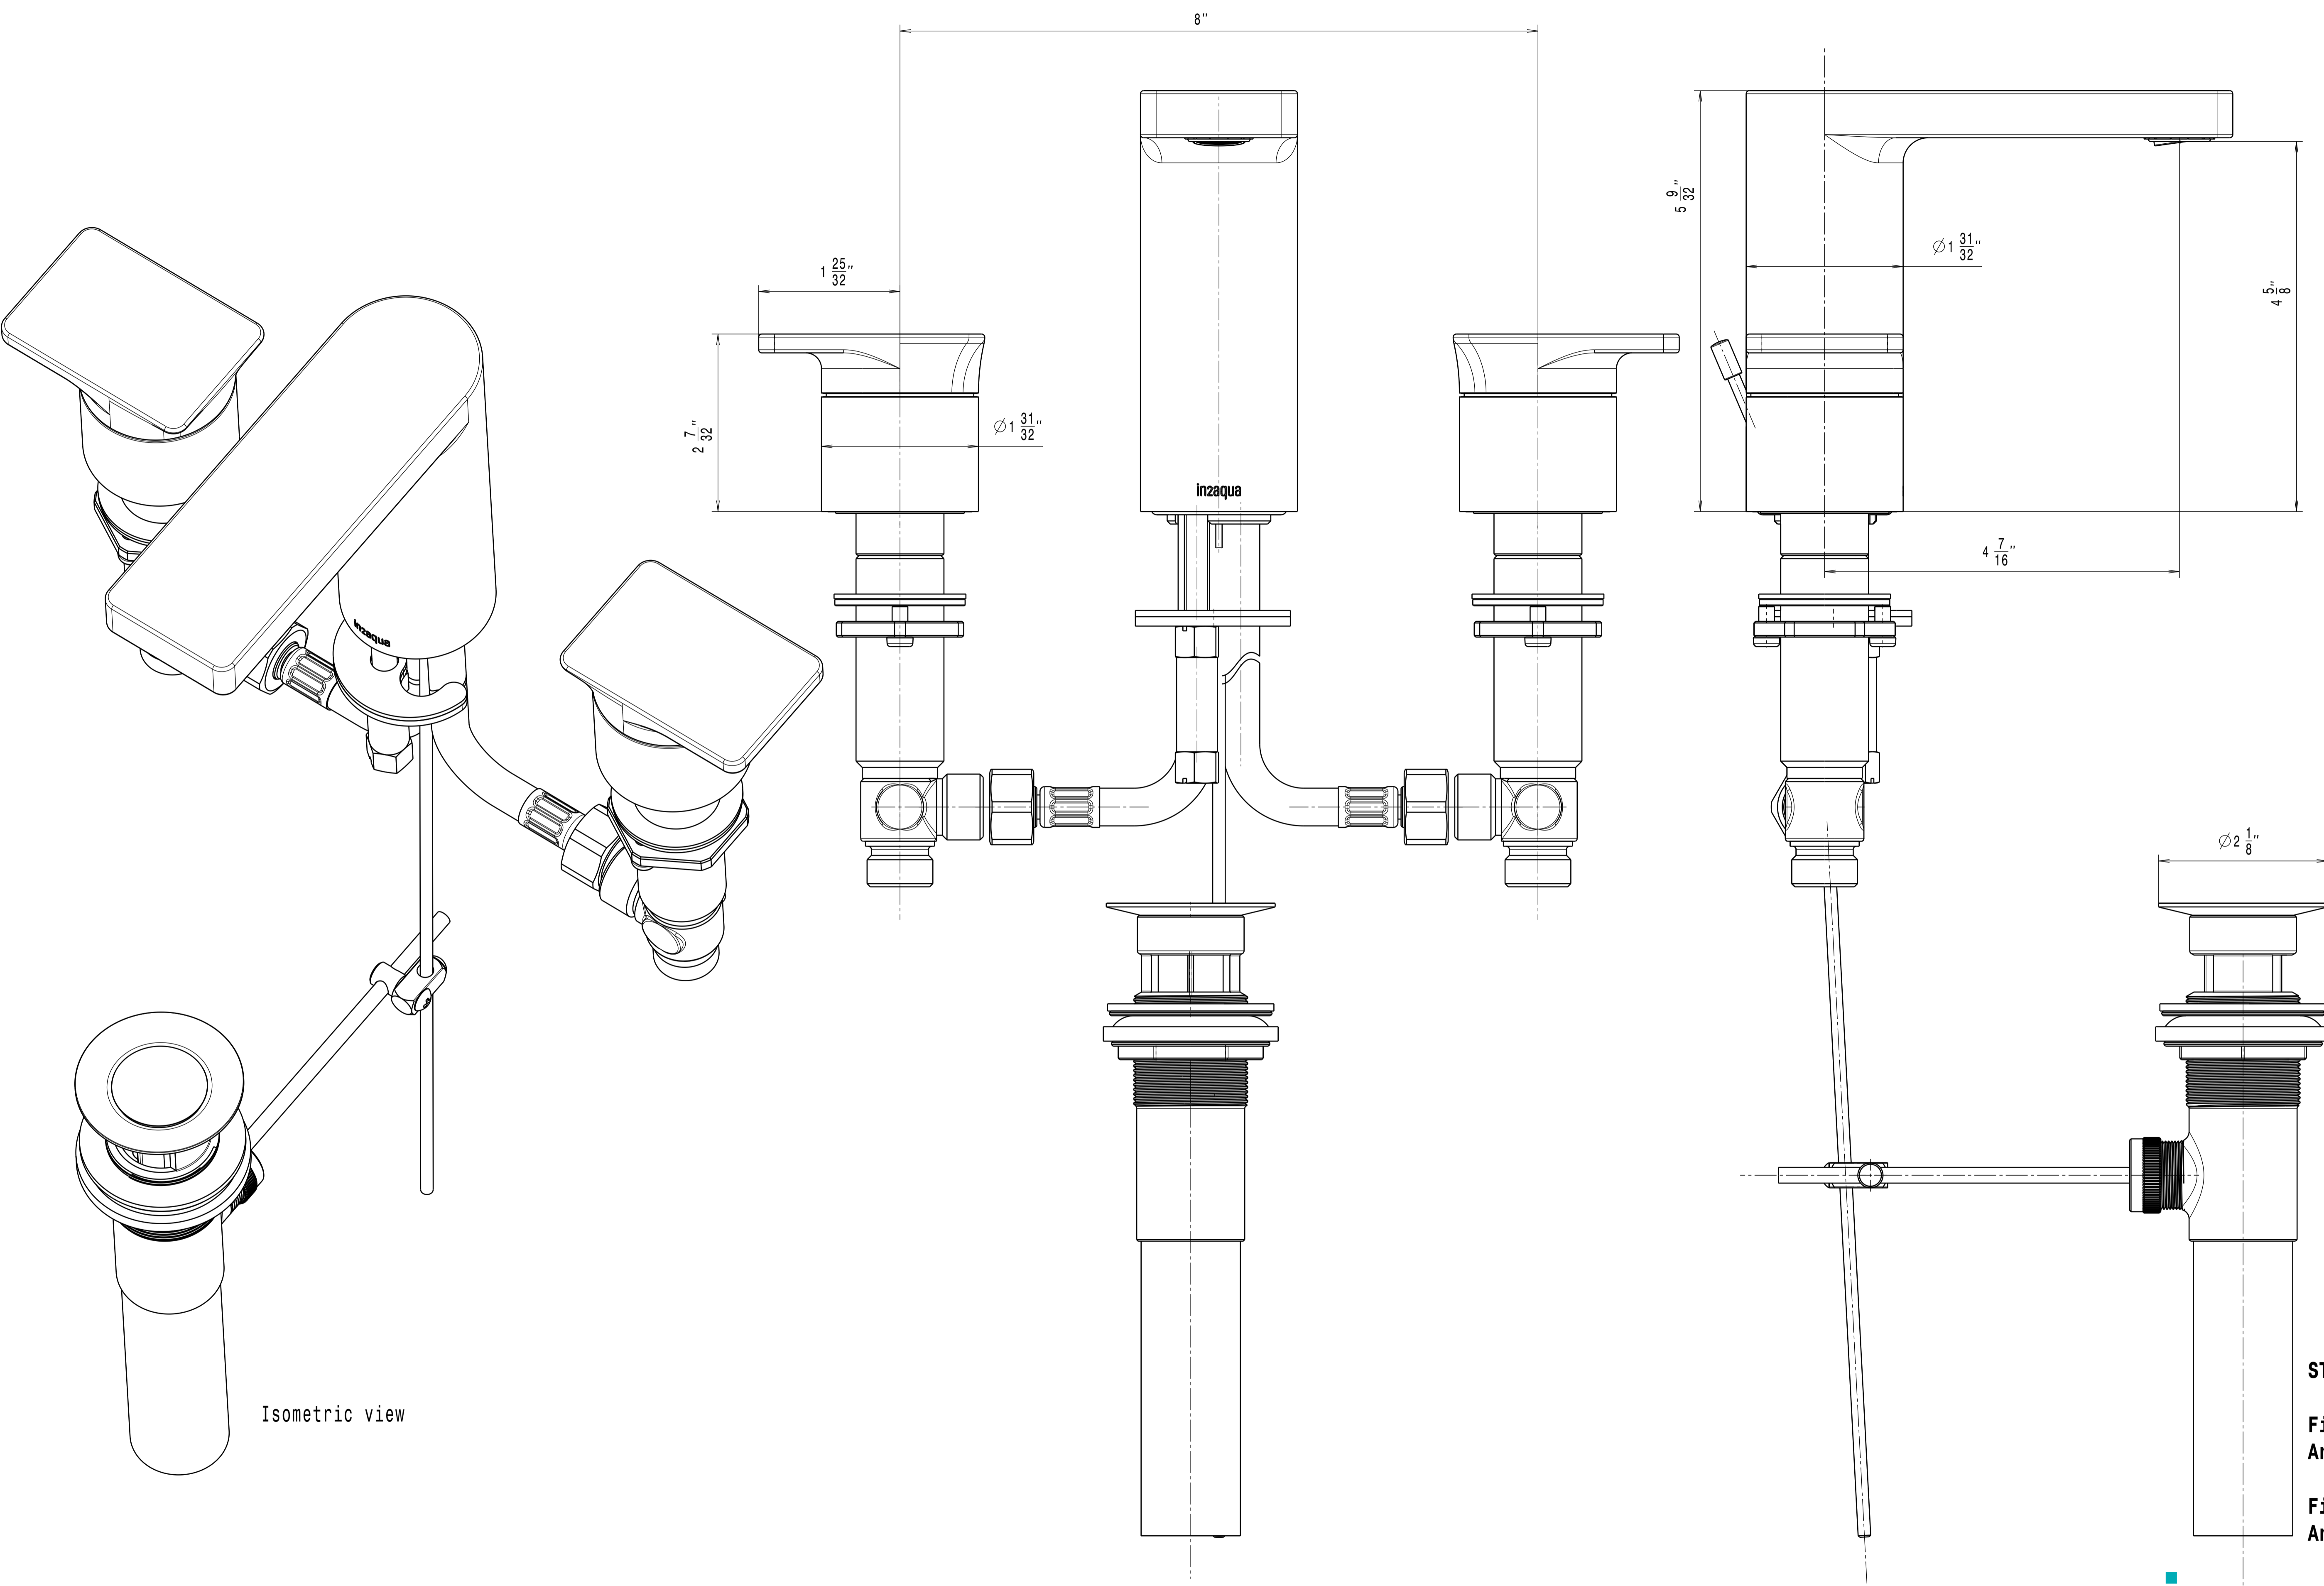

Section view A-A

Section view C-C

ITEM	DESCRIPTION	PART NO.	QTY
1	Gehäuse-Auslauf	I2A-010-00243XXX	1
2	Adapter	I2A-010-00244	1
3	Zugstange BASIC	I2A-110-00035XXX	1
4	Zylinderschraube M5x10	ISO 4762	1
5	O-Ring-11,5x2	I2A-010-00245	1
6	Befestigungsset	I2A-110-00042	1
7	Connection hose 1/2" M10	C087003	2
8	Strahlregler M24x1 1,2gpm	40.8060.010	1
9	Ablaufgarnitur	CB87005	1
11	Rosette	I2A-010-00238XXX	2
12	Buchse rot	I2A-010-00259	1
13	Buchse blau	I2A-010-00239	1
14	Hebel-STRATA	I2A-010-00242XXX	2
15	Setting screw	S87001	2
16	Handle Adapter	P87003	2
17	Spring washer	B87090	2
18	Edge Deck Adapter	B87043	2
19	Washer 28x42	P87005	2
20	Washer 28,8x41,5x2,2	B87024	2
21	Fixation nut	B87025	2
22	Screw M5	S87002	4
23	Seal 41x36x2,5	P87009	2
24	1/2" Valve 90° left turn	CB87006	1
25	1/2" Valve 90° right turn	CB87007	1

STRATA widespread

Finish: chrome
Article number: 1298 1 00 2

Finish: brushed nickel
Article number: 1298 1 20 2

Isometric view

STRATA widespread
 Finish: chrome
 Article number: 1298 1 00 2
 Finish: brushed nickel
 Article number: 1298 1 20 2