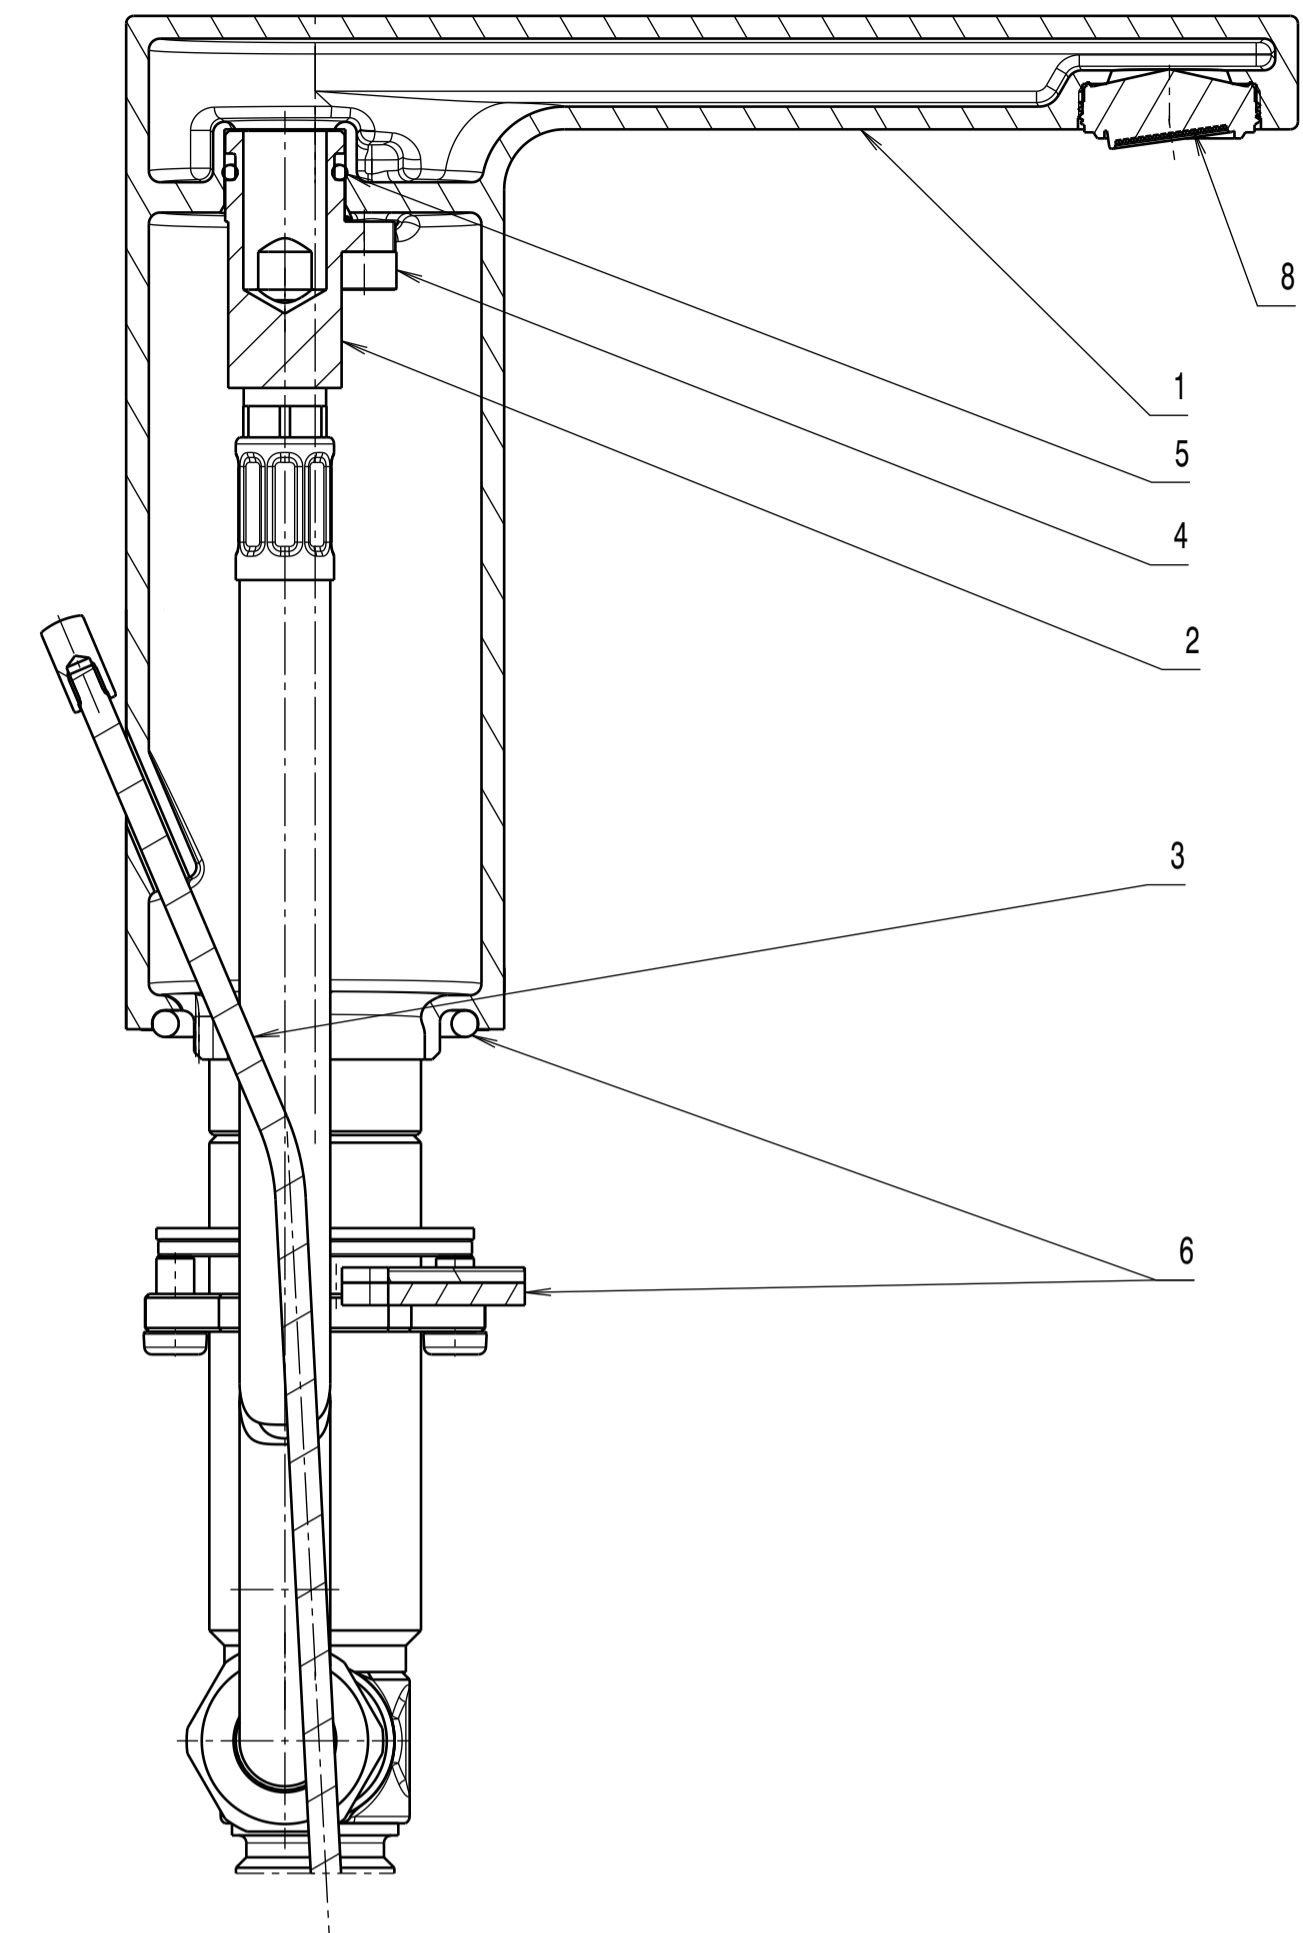

Section view A-A

Section view C-C

ITEM	DESCRIPTION	PART NO.	QTY
1	Gehäuse-Auslauf	I2A-010-00243XXX	1
2	Adapter	I2A-010-00244	1
3	Zugstange BASIC	I2A-110-00035XXX	1
4	Zylinderschraube M5x10	ISO 4762	1
5	O-Ring-11,5x2	I2A-010-00245	1
6	Befestigungsset	I2A-110-00042	1
7	Connection hose 1/2" M10	C087003	2
8	Strahlregler M24x1 1,2gpm	40.8060.010	1
9	Ablaufgarnitur	CB87005	1
11	Rosette	I2A-010-00238XXX	2
12	Buchse rot	I2A-010-00259	1
13	Buchse blau	I2A-010-00239	1
14	Hebel-STRATA	I2A-010-00242XXX	2
15	Setting screw	S87001	2
16	Handle Adapter	P87003	2
17	Spring washer	B87090	2
18	Edge Deck Adapter	B87043	2
19	Washer 28x42	P87005	2
20	Washer 28,8x41,5x2,2	B87024	2
21	Fixation nut	B87025	2
22	Screw M5	S87002	4
23	Seal 41x36x2,5	P87009	2
24	1/2" Valve 90° left turn	CB87006	1
25	1/2" Valve 90° right turn	CB87007	1

STRATA widespread

Finish: chrome
Article number: 1298 1 00 2

Finish: brushed nickel
Article number: 1298 1 20 2

Isometric view

STRATA widespread
 Finish: chrome
 Article number: 1298 1 00 2
 Finish: brushed nickel
 Article number: 1298 1 20 2