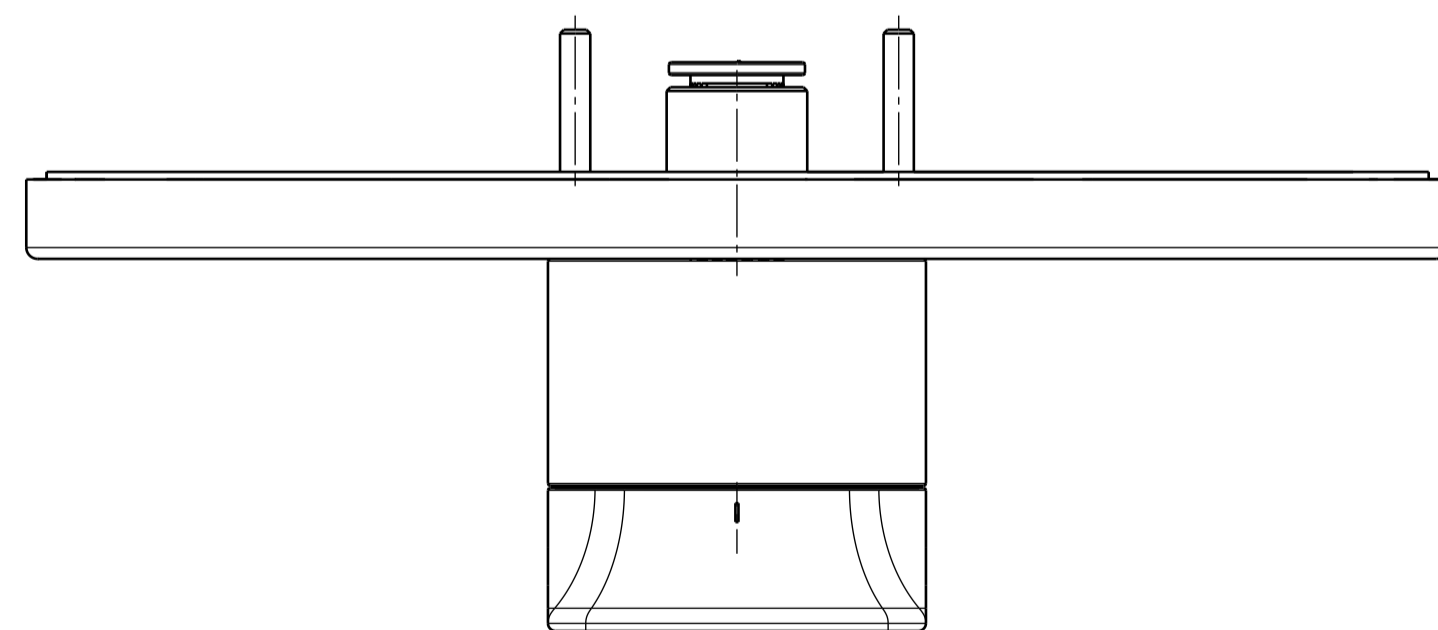

Section view A-A

ITEM	DESCRIPTION	PART NO.	QTY
1	Rosette PB	B87052	1
2	Bearing PB	P87019	1
3	Setting screw M3x8	S87001	1
4	STRATA handle PB	I2A-010-00262XXX	1
5	Spring washer	B87090	1
6	Handle Base PB	Z87013	1
7	Escutcheon holder	P87013	1
8	Bar	B87039	1
9	Handle adapter	P87003	1
10	Screw M4x25	S87005	2
11	Screw M3,5x30	S87004	1
12	Bushing	P87007	1
13	Seal 183x163x2,5	P87015	1

**STRATA pressure balance trim kit**

**Finish: chrome**  
**Article number: 1310 2 00 2**

**Finish: brushed nickel**  
**Article number: 1310 2 20 2**

**in2aqua**

**STRATA pressure balance trim kit**

**Finish: chrome**

**Article number: 1310 2 00 2**

**Finish: brushed nickel**

**Article number: 1310 2 20 2**

**in2aqua**