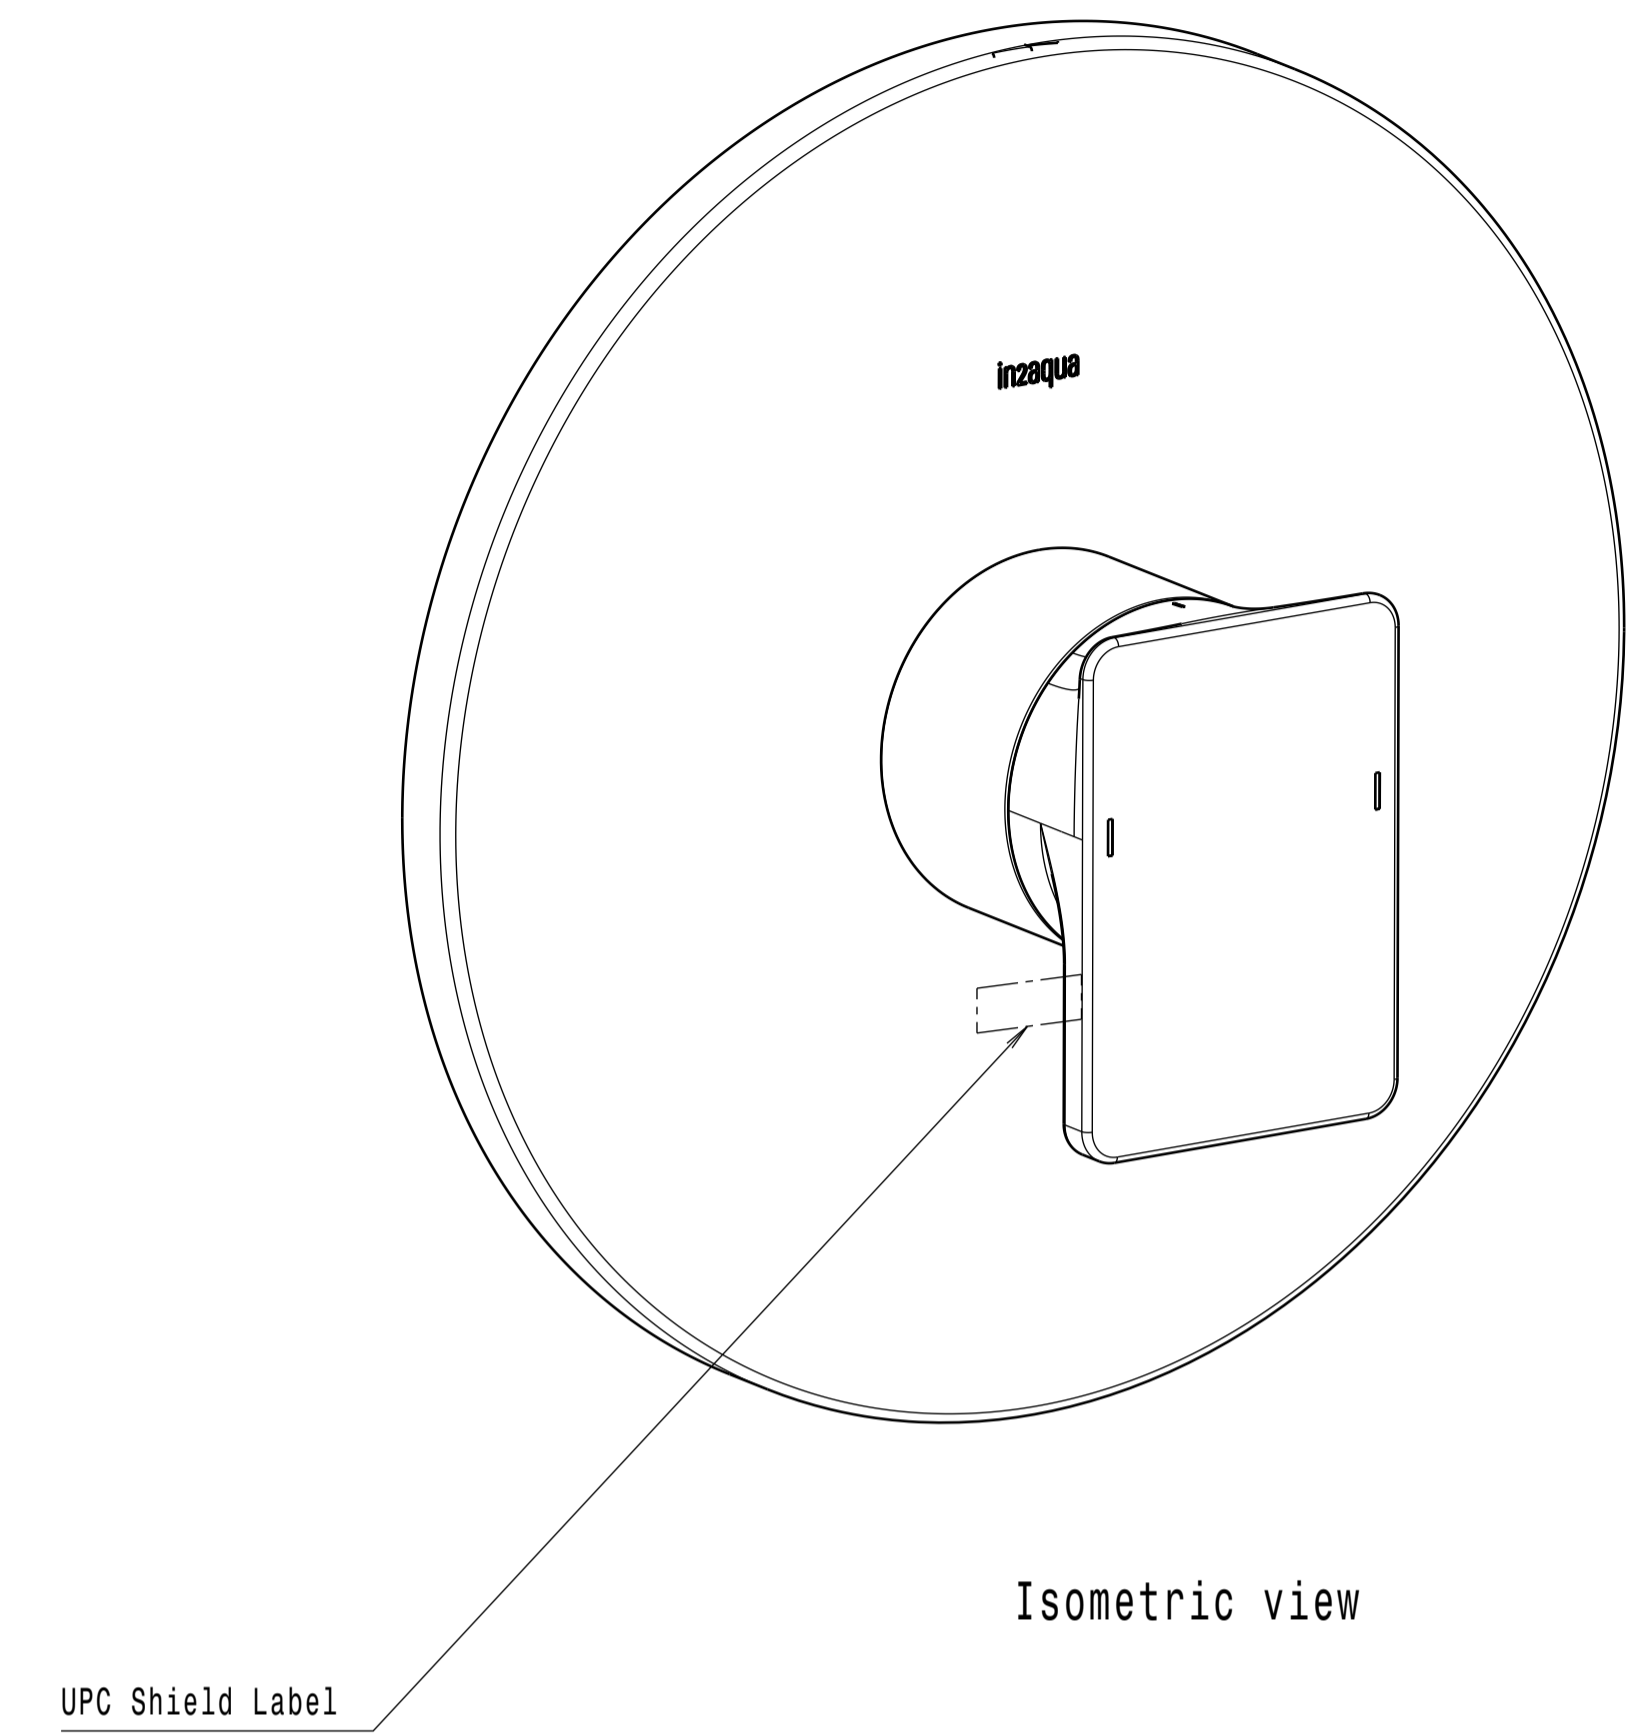

Section view A-A

ITEM	DESCRIPTION	PART NO.	QTY
1	Rosette PB	B87052	1
2	Bearing PB	P87019	1
3	Setting screw M3x8	S87001	1
4	STRATA handle PB	I2A-010-00262XXX	1
5	Spring washer	B87090	1
6	Handle Base PB	Z87013	1
7	Escutcheon holder	P87013	1
8	Bar	B87039	1
9	Handle adapter	P87003	1
10	Screw M4x25	S87005	2
11	Screw M3,5x30	S87004	1
12	Bushing	P87007	1
13	Seal 183x163x2,5	P87015	1

**STRATA pressure balance trim kit**

**Finish: chrome**  
**Article number: 1310 2 00 2**

**Finish: brushed nickel**  
**Article number: 1310 2 20 2**

**in2aqua**

**STRATA pressure balance trim kit**

**Finish: chrome**

**Article number: 1310 2 00 2**

**Finish: brushed nickel**

**Article number: 1310 2 20 2**

**in2aqua**