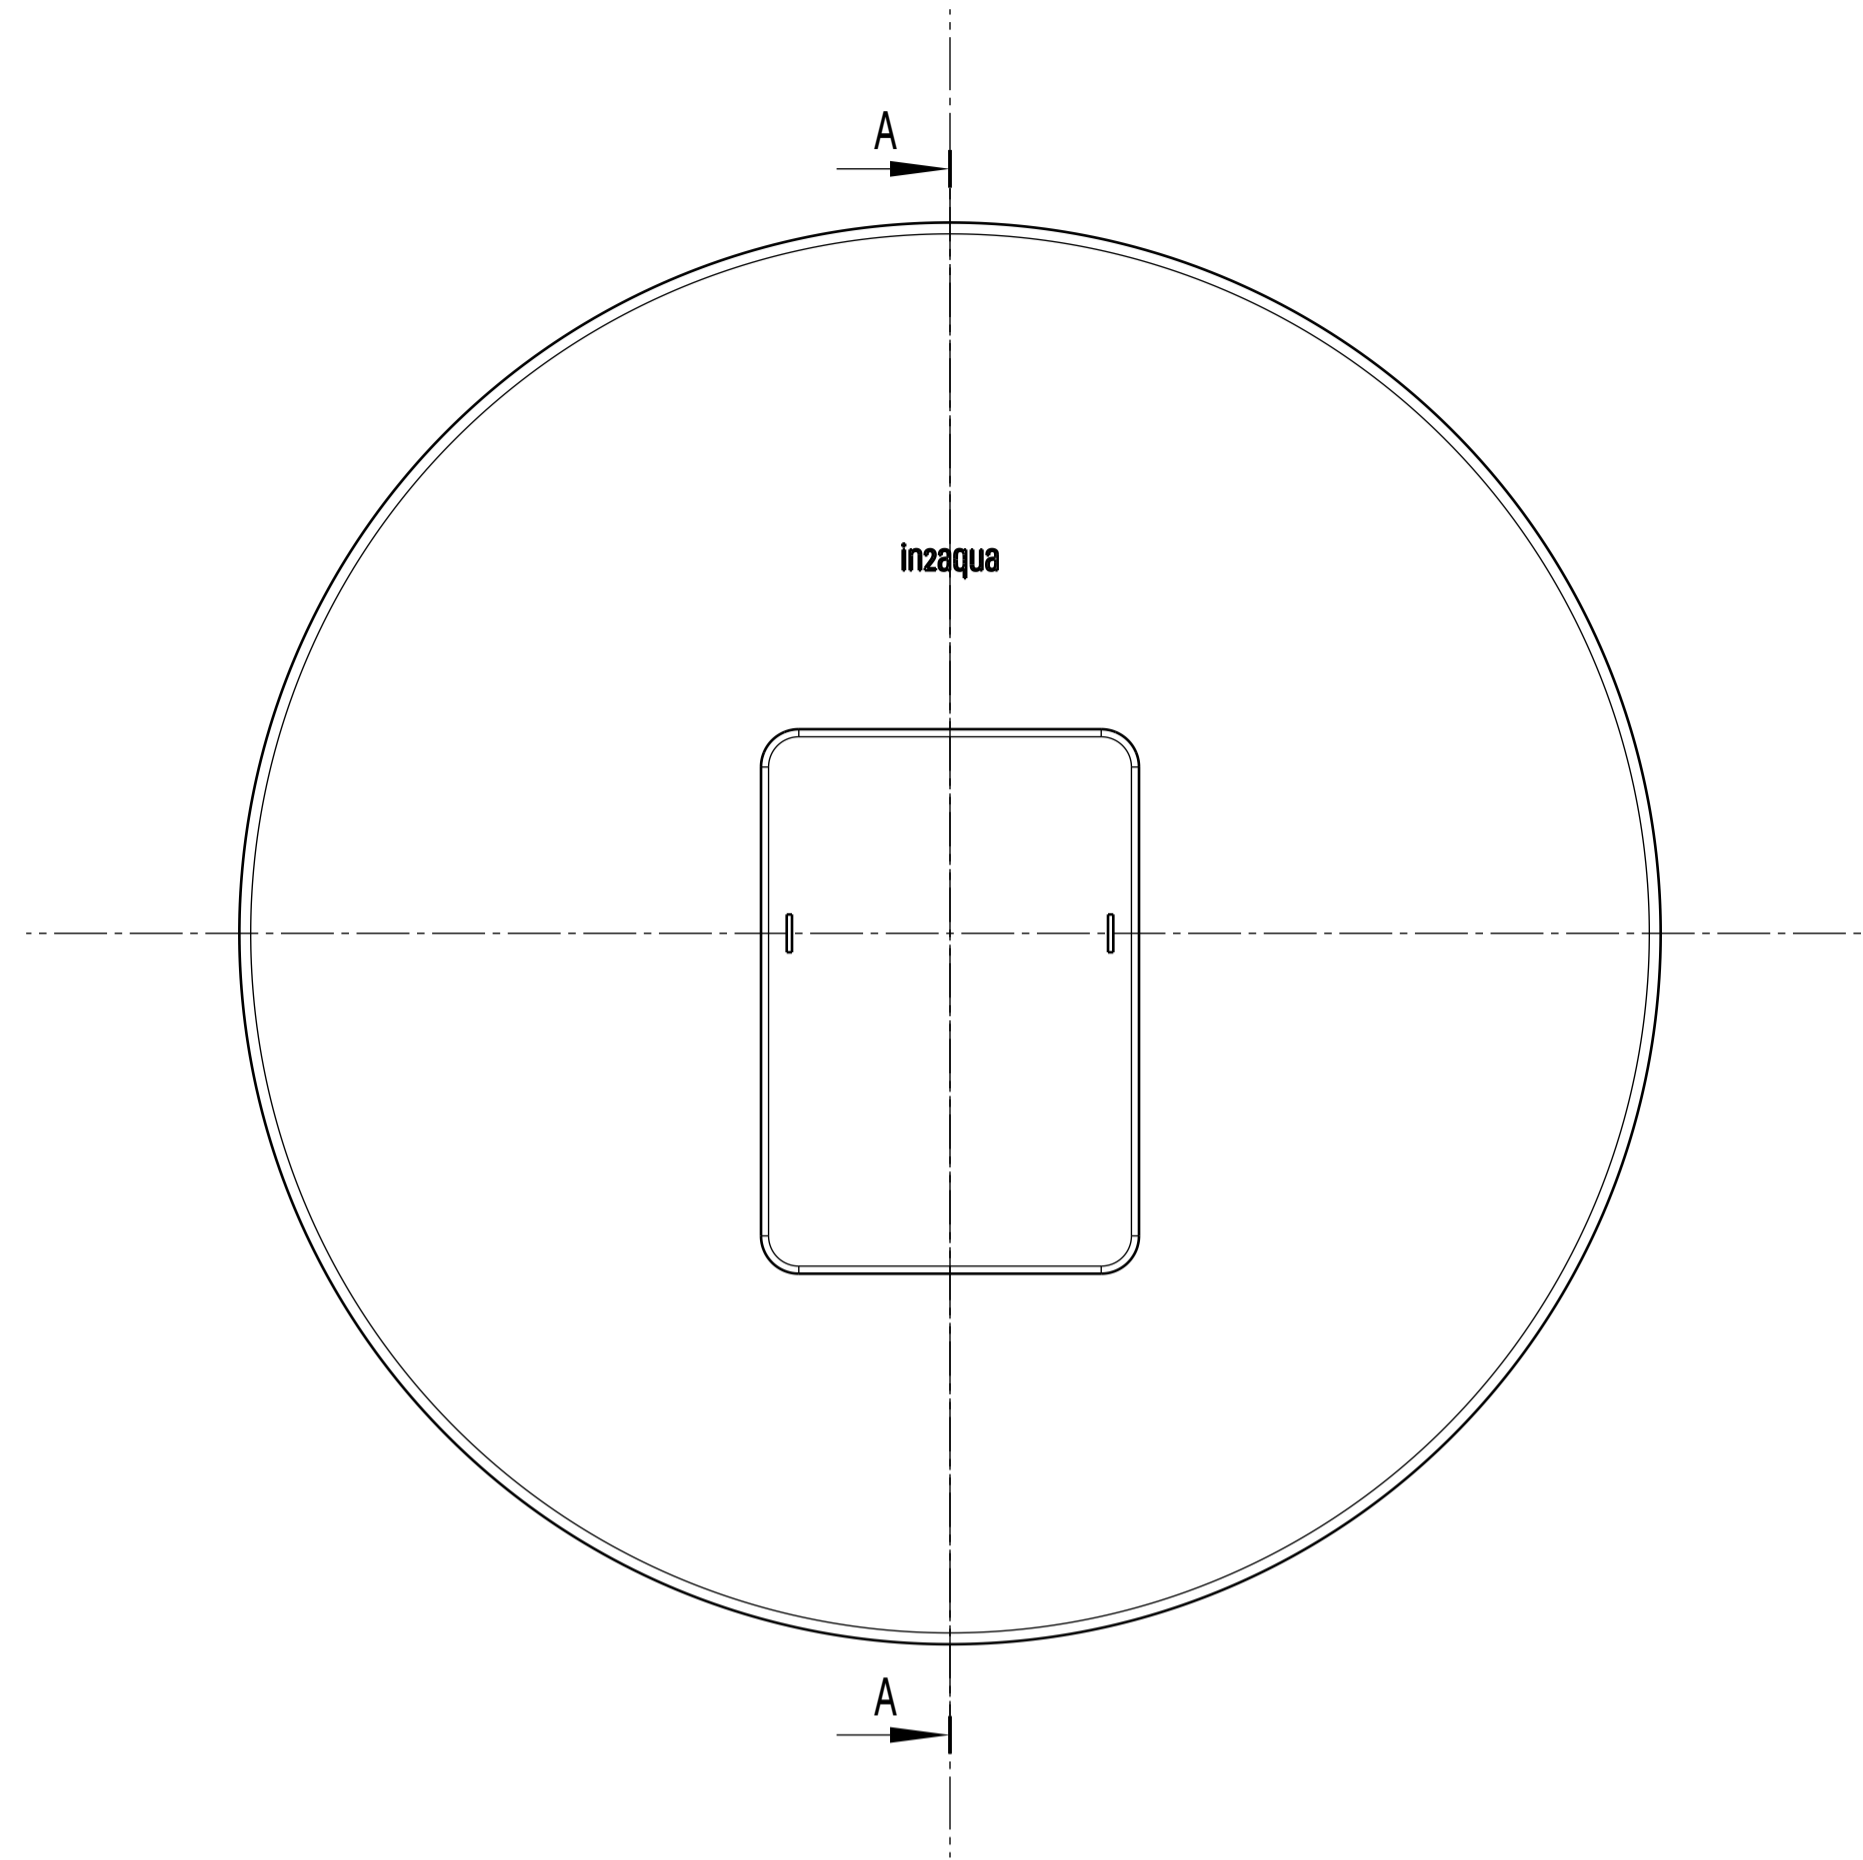

Section view A-A

ITEM	DESCRIPTION	PART NO.	QTY
1	Rosette PB	B87052	1
2	Bearing PB	P87019	1
3	Setting screw M3x8	S87001	1
4	STRATA handle PB	I2A-010-00262XXX	1
5	Spring washer	B87090	1
6	Handle Base PB	Z87013	1
7	Escutcheon holder	P87013	1
8	Bar	B87039	1
9	Handle adapter	P87003	1
10	Screw M4x25	S87005	2
11	Screw M3,5x30	S87004	1
12	Bushing	P87007	1
13	Seal 183x163x2,5	P87015	1

**STRATA pressure balance trim kit**

**Finish: chrome**  
**Article number: 1310 2 00 2**

**Finish: brushed nickel**  
**Article number: 1310 2 20 2**

**in2aqua**

**STRATA pressure balance trim kit**

**Finish: chrome**

**Article number: 1310 2 00 2**

**Finish: brushed nickel**

**Article number: 1310 2 20 2**

**in2aqua**