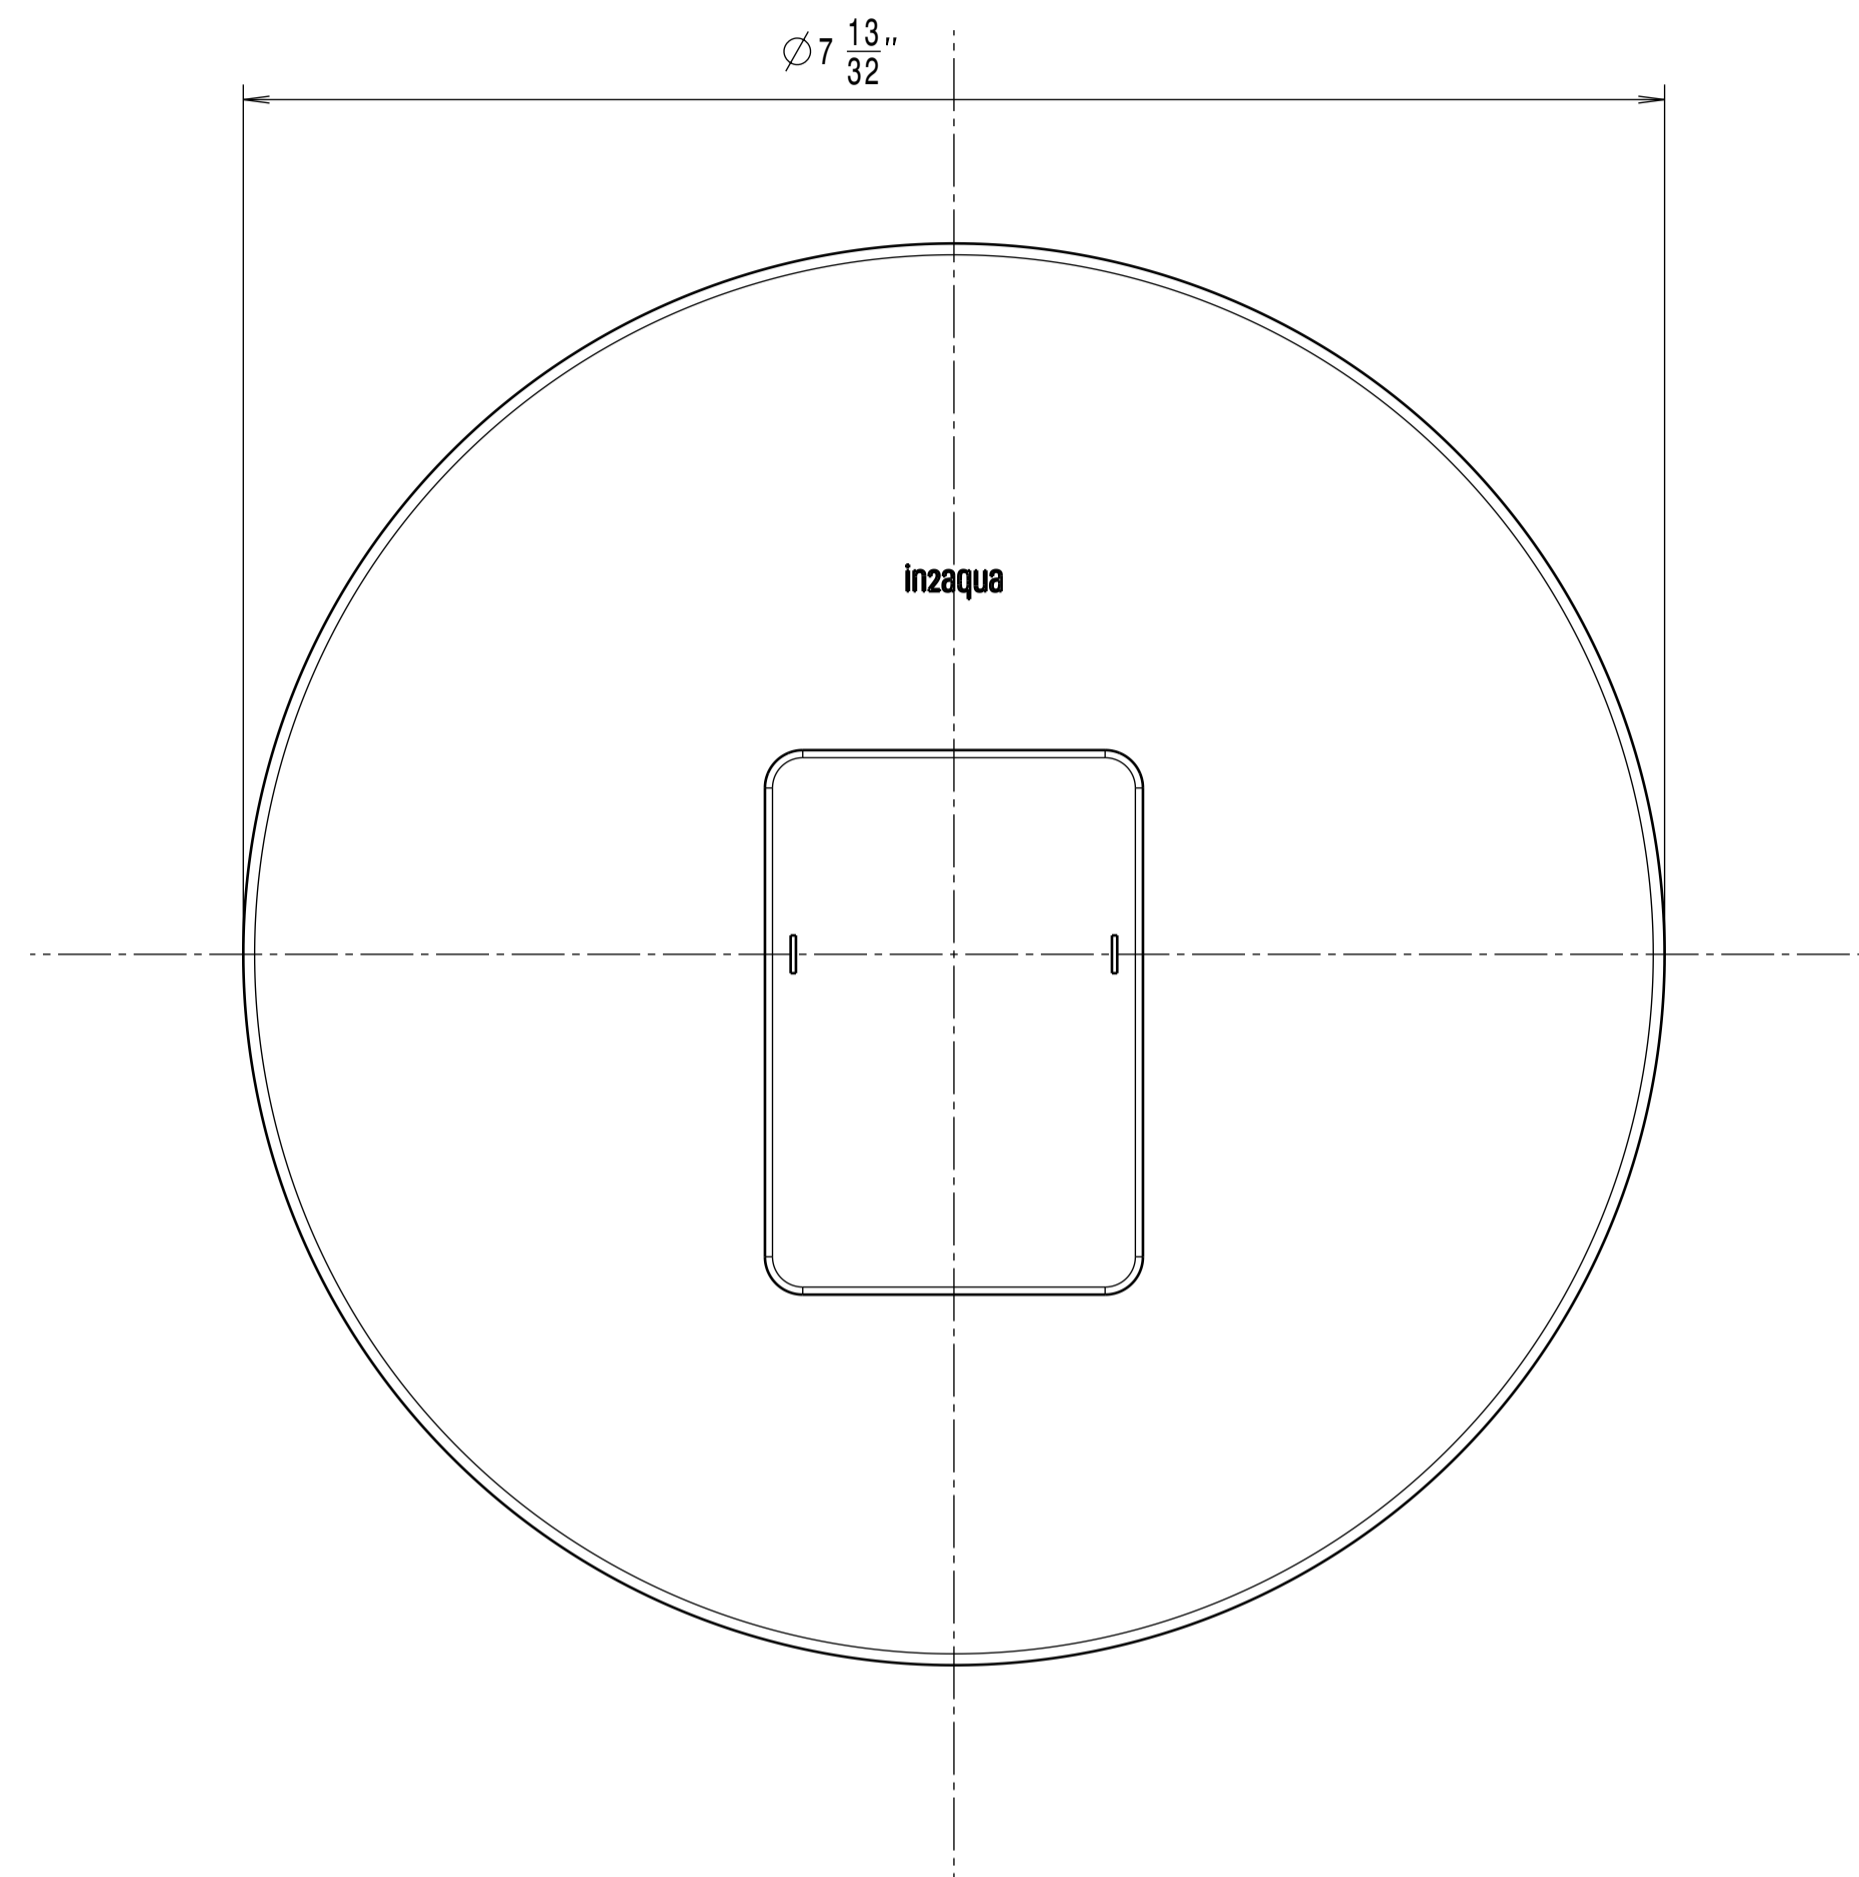

Section view A-A

ITEM	DESCRIPTION	PART NO.	QTY
1	Rosette PB	B87052	1
2	Bearing PB	P87019	1
3	Setting screw M3x8	S87001	1
4	STRATA handle PB	I2A-010-00262XXX	1
5	Spring washer	B87090	1
6	Handle Base PB	Z87013	1
7	Escutcheon holder	P87013	1
8	Bar	B87039	1
9	Handle adapter	P87003	1
10	Screw M4x25	S87005	2
11	Screw M3,5x30	S87004	1
12	Bushing	P87007	1
13	Seal 183x163x2,5	P87015	1

**STRATA pressure balance trim kit**

**Finish: chrome**  
**Article number: 1310 2 00 2**

**Finish: brushed nickel**  
**Article number: 1310 2 20 2**

**in2aqua**

**STRATA pressure balance trim kit**

**Finish: chrome**

**Article number: 1310 2 00 2**

**Finish: brushed nickel**

**Article number: 1310 2 20 2**

**in2aqua**