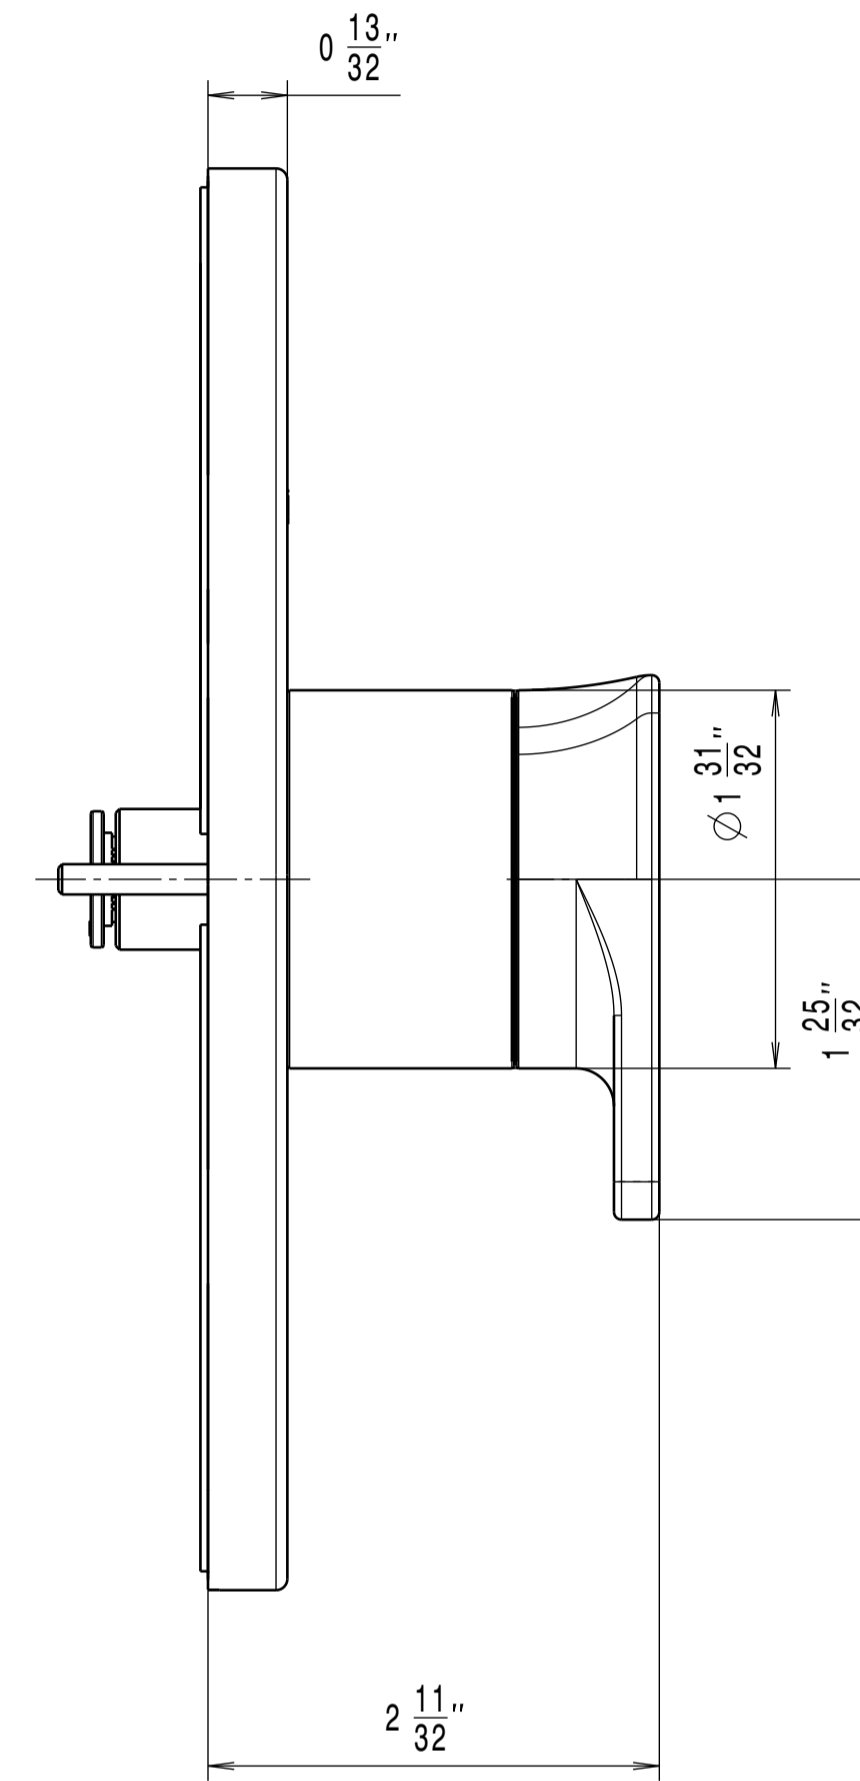

Section view A-A

ITEM	DESCRIPTION	PART NO.	QTY
1	Rosette PB	B87052	1
2	Bearing PB	P87019	1
3	Setting screw M3x8	S87001	1
4	STRATA handle PB	I2A-010-00262XXX	1
5	Spring washer	B87090	1
6	Handle Base PB	Z87013	1
7	Escutcheon holder	P87013	1
8	Bar	B87039	1
9	Handle adapter	P87003	1
10	Screw M4x25	S87005	2
11	Screw M3,5x30	S87004	1
12	Bushing	P87007	1
13	Seal 183x163x2,5	P87015	1

**STRATA pressure balance trim kit**

**Finish: chrome**  
**Article number: 1310 2 00 2**

**Finish: brushed nickel**  
**Article number: 1310 2 20 2**

**in2aqua**

**STRATA pressure balance trim kit**

**Finish: chrome**

**Article number: 1310 2 00 2**

**Finish: brushed nickel**

**Article number: 1310 2 20 2**

**in2aqua**