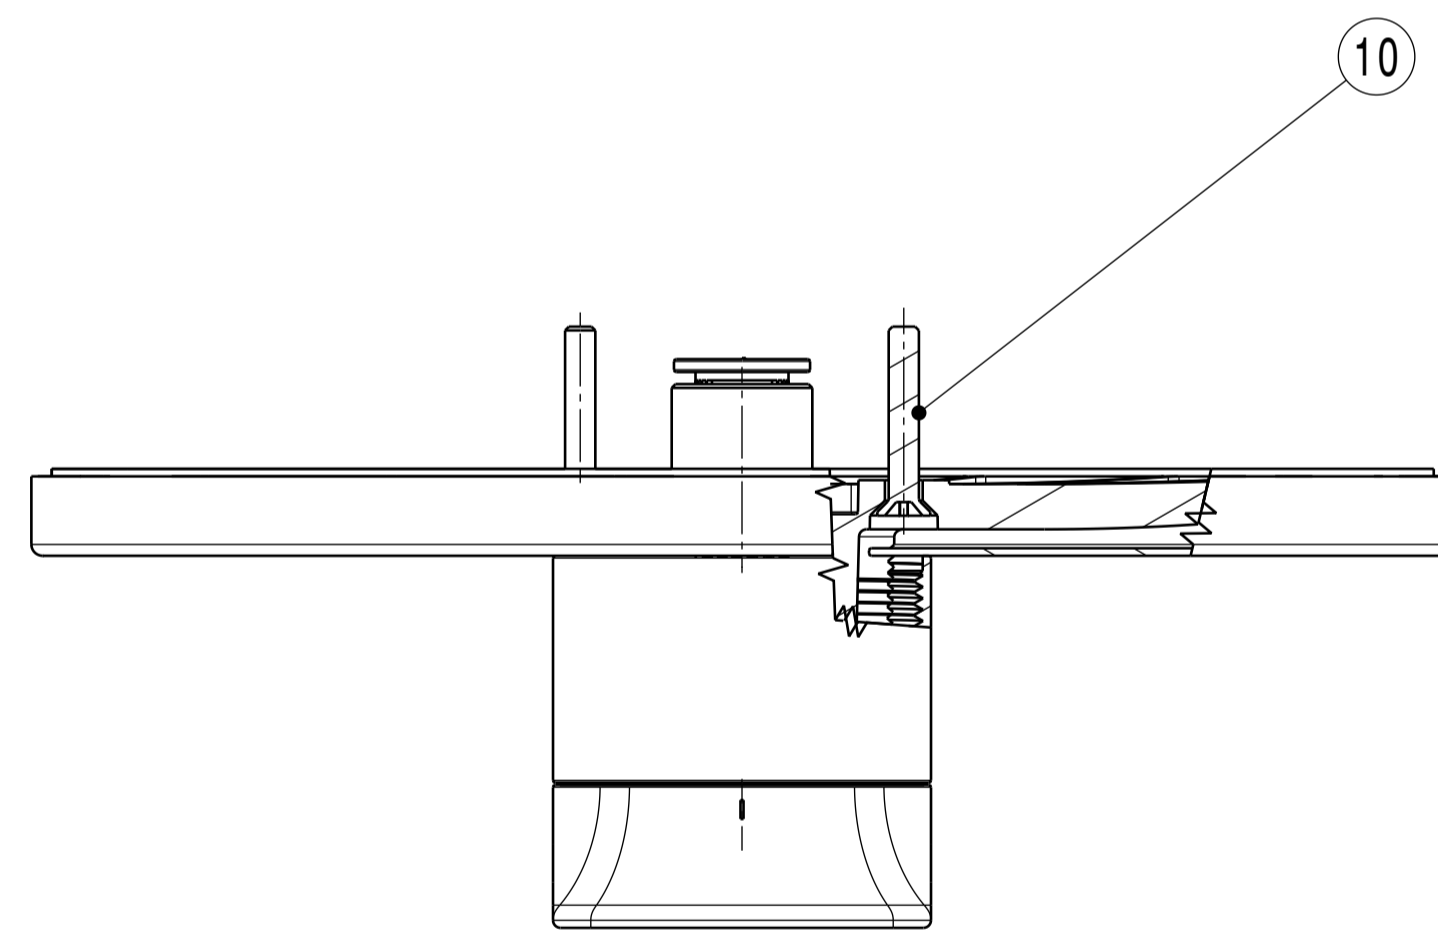

Section view A-A

ITEM	DESCRIPTION	PART NO.	QTY
1	Rosette PB	B87052	1
2	Bearing PB	P87019	1
3	Setting screw M3x8	S87001	1
4	STRATA handle PB	I2A-010-00262XXX	1
5	Spring washer	B87090	1
6	Handle Base PB	Z87013	1
7	Escutcheon holder	P87013	1
8	Bar	B87039	1
9	Handle adapter	P87003	1
10	Screw M4x25	S87005	2
11	Screw M3,5x30	S87004	1
12	Bushing	P87007	1
13	Seal 183x163x2,5	P87015	1

**STRATA pressure balance trim kit**

**Finish: chrome**  
**Article number: 1310 2 00 2**

**Finish: brushed nickel**  
**Article number: 1310 2 20 2**

**in2aqua**

**STRATA pressure balance trim kit**

**Finish: chrome**

**Article number: 1310 2 00 2**

**Finish: brushed nickel**

**Article number: 1310 2 20 2**

**in2aqua**