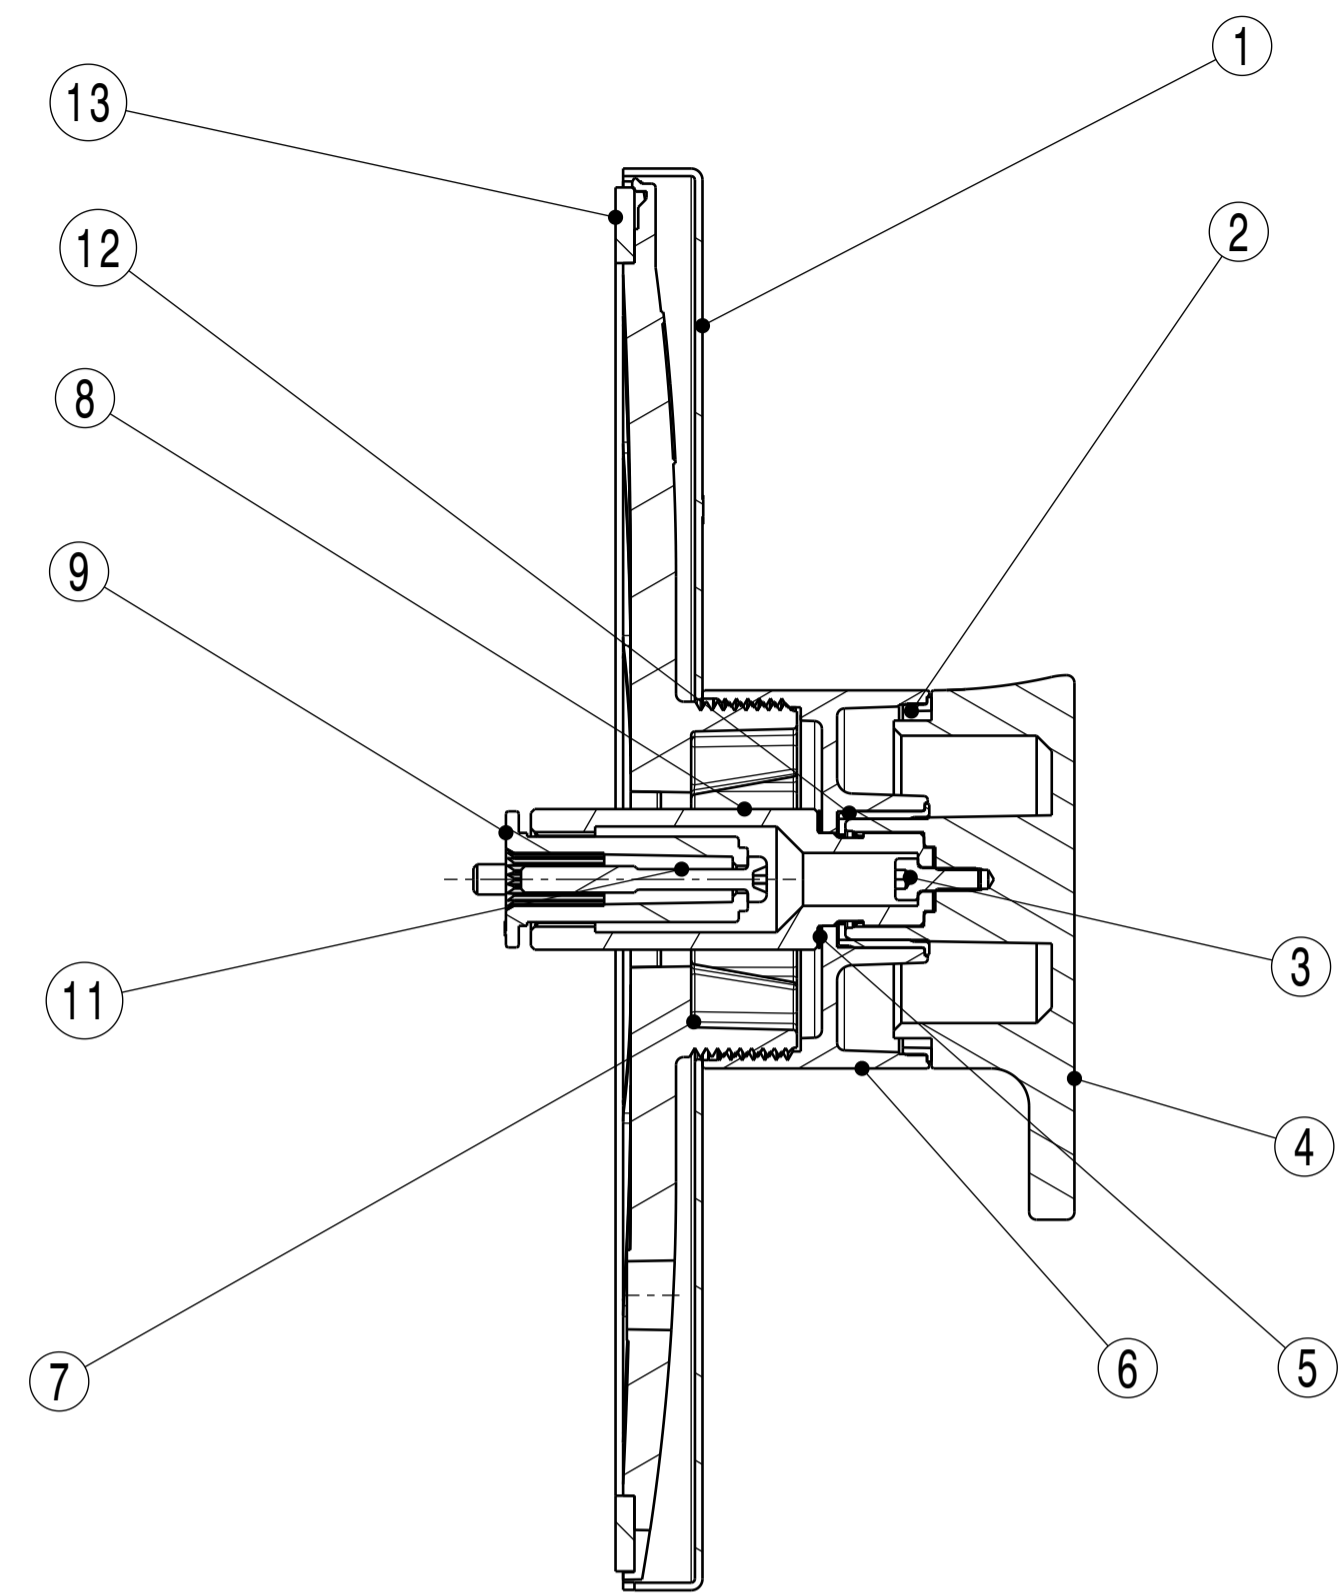

Section view A-A

ITEM	DESCRIPTION	PART NO.	QTY
1	Rosette PB	B87052	1
2	Bearing PB	P87019	1
3	Setting screw M3x8	S87001	1
4	STRATA handle PB	I2A-010-00262XXX	1
5	Spring washer	B87090	1
6	Handle Base PB	Z87013	1
7	Escutcheon holder	P87013	1
8	Bar	B87039	1
9	Handle adapter	P87003	1
10	Screw M4x25	S87005	2
11	Screw M3,5x30	S87004	1
12	Bushing	P87007	1
13	Seal 183x163x2,5	P87015	1

**STRATA pressure balance trim kit**

**Finish: chrome**  
**Article number: 1310 2 00 2**

**Finish: brushed nickel**  
**Article number: 1310 2 20 2**

**in2aqua**

**STRATA pressure balance trim kit**

**Finish: chrome**

**Article number: 1310 2 00 2**

**Finish: brushed nickel**

**Article number: 1310 2 20 2**

**in2aqua**