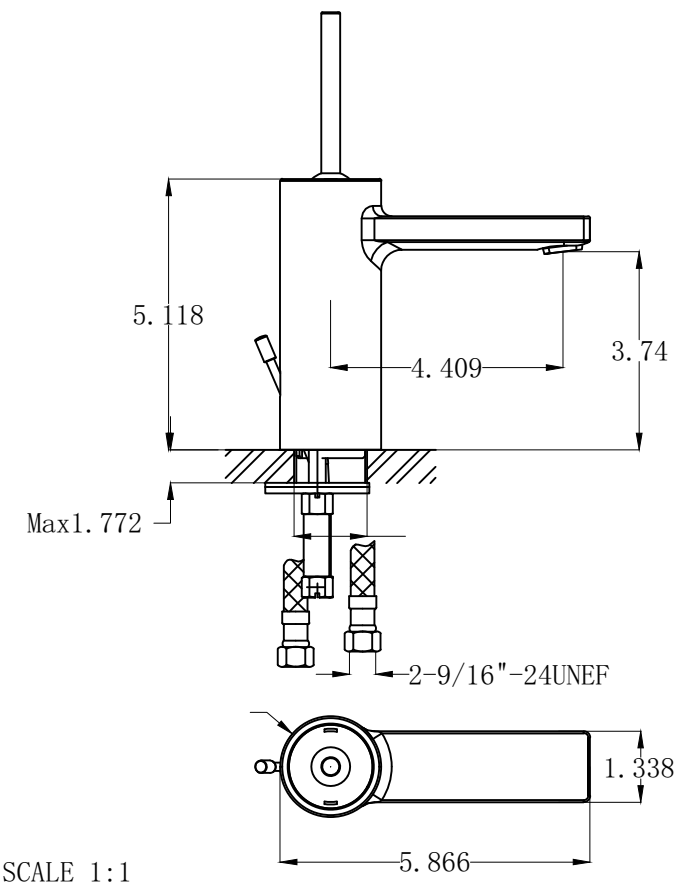

ITEM	DESCRIPTION	PART NO.	QTY
1	Handle Joystick LANA	I2A-010-00353-XXX	1
2	Decor Ring	I2A-010-00356-XXX	1
3	Sliding Ring	I2A-010-00357	1
4	Cartridge nut	I2A-010-00358	1
5	O-ring $\varnothing 32 \times 1.3$	I2A-910-900500148	1
6	spring	I2A-910-900494013	1
7	Foam Washer	I2A-010-00359	1
8	Cartridge (KJ-25)	KJ-25	1
9	O-ring $\varnothing 42 \times 2$	I2A-910-900500011	2
10	Insert Joystick	I2A-010-00363	1
11	Gehäuse EHM LANA 3.5	I2A-010-00235XXX	1
12	O-ring $\varnothing 43 \times 3.5$	I2A-910-900500138	1
13	Horseshoe	I2A-910-900502018	1
14	Lift rod	I2A-010-00154XXX	1
15	Aerator Cache Slim SSR M24x1 Swivel	I2A-910-900536014	1
16	Hoses	I2A-010-00369 I2A-010-00370	2
17	O-ring $\varnothing 9 \times 1.5$	I2A-910-900500149	1

Lana Single-lever joystick basin mixer

Finish: Chrome

Article number: 1322 1 00 2

Finish: Brushed Nickel

Article number: 1322 1 20 2

Finish: Matte Black

Article number: 1322 1 70 2

in2aqua

SCALE 1:1

SCALE 1:2

SCALE 1:1

Lana Single-lever joystick basin mixer

Finish: Chrome

Article number: 1322 1 00 2

Finish: Brushed Nickel

Article number: 1322 1 20 2