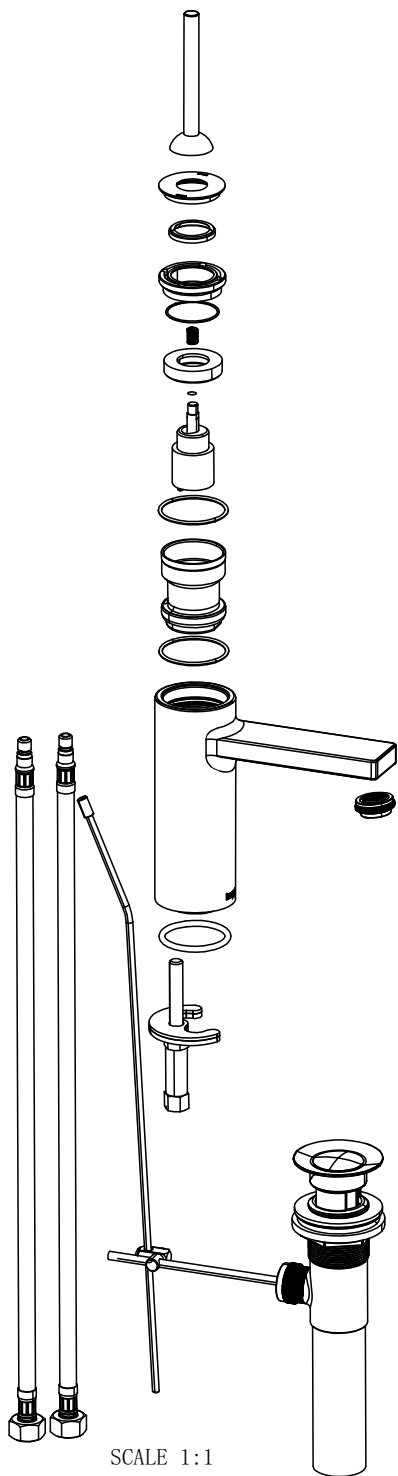

ITEM	DESCRIPTION	PART NO.	QTY
1	Handle Joystick LANA	I2A-010-00353-XXX	1
2	Decor Ring	I2A-010-00356-XXX	1
3	Sliding Ring	I2A-010-00357	1
4	Cartridge nut	I2A-010-00358	1
5	O-ring $\varnothing 32 \times 1.3$	I2A-910-900500148	1
6	spring	I2A-910-900494013	1
7	Foam Washer	I2A-010-00359	1
8	Cartridge (KJ-25)	KJ-25	1
9	O-ring $\varnothing 42 \times 2$	I2A-910-900500011	2
10	Insert Joystick	I2A-010-00363	1
11	Gehäuse EHM LANA 3.5	I2A-010-00235XXX	1
12	O-ring $\varnothing 43 \times 3.5$	I2A-910-900500138	1
13	Horseshoe	I2A-910-900502018	1
14	Lift rod	I2A-010-00154XXX	1
15	Aerator Cache Slim SSR M24x1 Swivel	I2A-910-900536014	1
16	Hoses	I2A-010-00369 I2A-010-00370	2
17	O-ring $\varnothing 9 \times 1.5$	I2A-910-900500149	1

Lana Single-lever joystick basin mixer

Finish: Chrome

Article number: 1322 1 00 2

Finish: Brushed Nickel

Article number: 1322 1 20 2

Finish: Matte Black

Article number: 1322 1 70 2

in2aqua

SCALE 1:1

SCALE 1:2

SCALE 1:1

Lana Single-lever joystick basin mixer

Finish: Chrome

Article number: 1322 1 00 2

Finish: Brushed Nickel

Article number: 1322 1 20 2

Finish: Matte Black

Article number: 1322 1 70 2

in2aqua