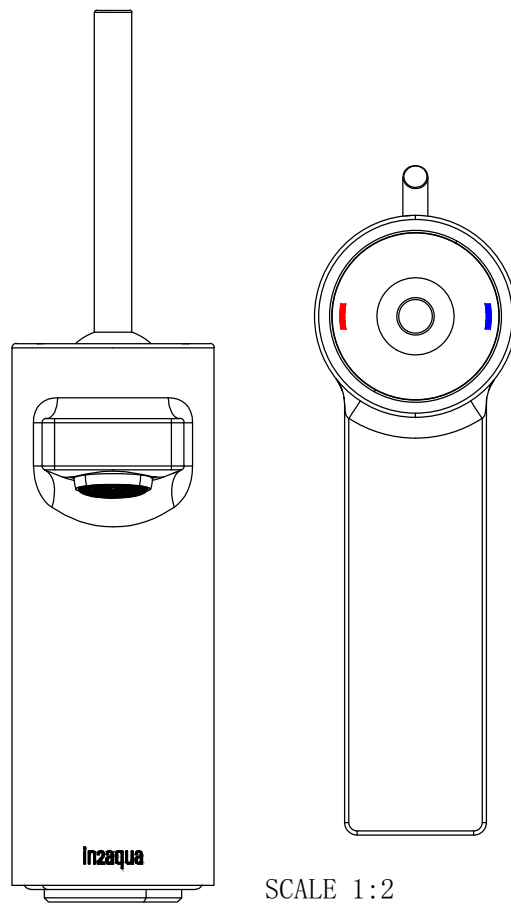

ITEM	DESCRIPTION	PART NO.	QTY
1	Handle Joystick LANA	I2A-010-00353-XXX	1
2	Decor Ring	I2A-010-00356-XXX	1
3	Sliding Ring	I2A-010-00357	1
4	Cartridge nut	I2A-010-00358	1
5	O-ring $\varnothing 32 \times 1.3$	I2A-910-900500148	1
6	spring	I2A-910-900494013	1
7	Foam Washer	I2A-010-00359	1
8	Cartridge (KJ-25)	KJ-25	1
9	O-ring $\varnothing 42 \times 2$	I2A-910-900500011	2
10	Insert Joystick	I2A-010-00363	1
11	Gehäuse EHM LANA 3.5	I2A-010-00235XXX	1
12	O-ring $\varnothing 43 \times 3.5$	I2A-910-900500138	1
13	Horseshoe	I2A-910-900502018	1
14	Lift rod	I2A-010-00154XXX	1
15	Aerator Cache Slim SSR M24x1 Swivel	I2A-910-900536014	1
16	Hoses	I2A-010-00369 I2A-010-00370	2
17	O-ring $\varnothing 9 \times 1.5$	I2A-910-900500149	1

Lana Single-lever joystick basin mixer

Finish: Chrome

Article number: 1322 1 00 2

Finish: Brushed Nickel

Article number: 1322 1 20 2

Finish: Matte Black

Article number: 1322 1 70 2

in2aqua

SCALE 1:1

SCALE 1:2

SCALE 1:1

Lana Single-lever joystick basin mixer

Finish: Chrome

Article number: 1322 1 00 2

Finish: Brushed Nickel

Article number: 1322 1 20 2