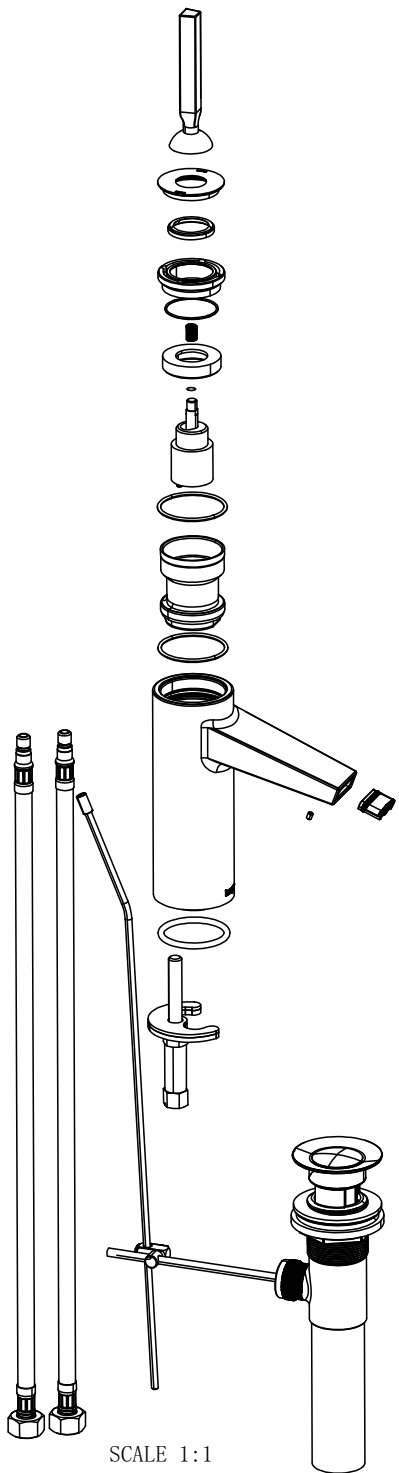

ITEM	DESCRIPTION	PART NO.	QTY
1	Handle Joystick RIVA	I2A-010-00354-XXX	1
2	Decor Ring	I2A-010-00356-XXX	1
3	Sliding Ring	I2A-010-00357	1
4	Cartridge nut	I2A-010-00358	1
5	O-ring $\varnothing 32 \times 1.3$	I2A-910-900500148	1
6	spring	I2A-910-900494013	1
7	Foam Washer	I2A-010-00359	1
8	Cartridge (KJ-25)	KJ-25	1
9	O-ring $\varnothing 42 \times 2$	I2A-910-900500011	2
10	Insert Joystick	I2A-010-00363	1
11	Gehäuse EHM RIVA 3.5	I2A-010-00231XXX	1
12	O-ring $\varnothing 43 \times 3.5$	I2A-910-900500138	1
13	Horseshoe	I2A-910-900502018	1
14	Lift rod	I2A-010-00154XXX	1
15	Aerator	I2A-910-900536016	1
16	Screw M4x5	I2A-910-900997005	1
17	Hoses	I2A-010-00369 I2A-010-00370	2
18	O-ring $\varnothing 9 \times 1.5$	I2A-910-900500149	1

Riva Single-lever joystick basin mixer

Finish: Chrome

Article number: 1323 1 00 2

Finish: Brushed Nickel

Article number: 1323 1 20 2

Finish: Matte Black

Article number: 1323 1 70 2

in2aqua

SCALE 1:1

SCALE 1:2

SCALE 1:1

Riva Single-lever joystick basin mixer

Finish: Chrome

Article number: 1323 1 00 2

Finish: Brushed Nickel

Article number: 1323 1 20 2

Finish: Matte Black

Article number: 1323 1 70 2

in2aqua