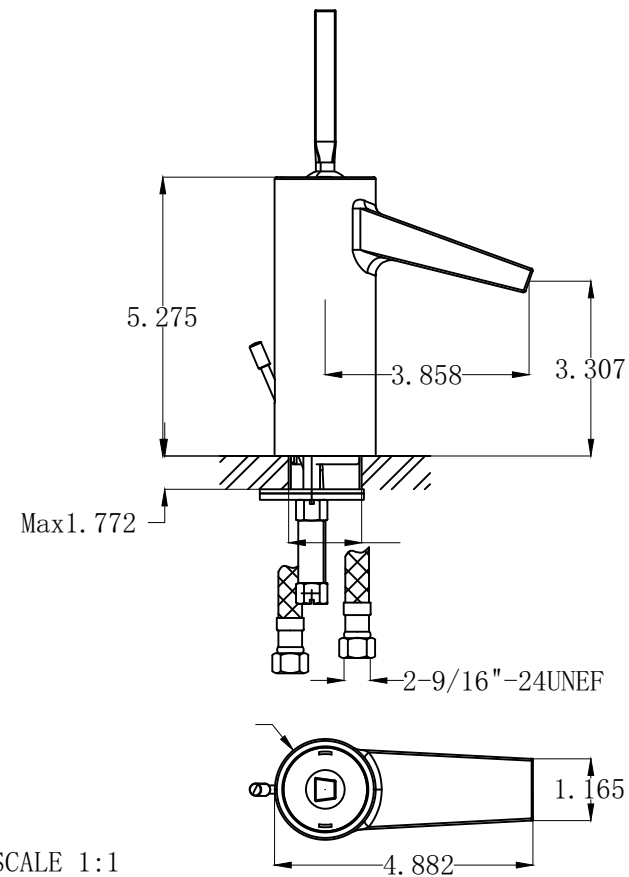

ITEM	DESCRIPTION	PART NO.	QTY
1	Handle Joystick RIVA	I2A-010-00354-XXX	1
2	Decor Ring	I2A-010-00356-XXX	1
3	Sliding Ring	I2A-010-00357	1
4	Cartridge nut	I2A-010-00358	1
5	O-ring $\varnothing 32 \times 1.3$	I2A-910-900500148	1
6	spring	I2A-910-900494013	1
7	Foam Washer	I2A-010-00359	1
8	Cartridge (KJ-25)	KJ-25	1
9	O-ring $\varnothing 42 \times 2$	I2A-910-900500011	2
10	Insert Joystick	I2A-010-00363	1
11	Gehäuse EHM RIVA 3.5	I2A-010-00231XXX	1
12	O-ring $\varnothing 43 \times 3.5$	I2A-910-900500138	1
13	Horseshoe	I2A-910-900502018	1
14	Lift rod	I2A-010-00154XXX	1
15	Aerator	I2A-910-900536016	1
16	Screw M4x5	I2A-910-900997005	1
17	Hoses	I2A-010-00369 I2A-010-00370	2
18	O-ring $\varnothing 9 \times 1.5$	I2A-910-900500149	1

Riva Single-lever joystick basin mixer

Finish: Chrome

Article number: 1323 1 00 2

Finish: Brushed Nickel

Article number: 1323 1 20 2

Finish: Matte Black

Article number: 1323 1 70 2

in2aqua

SCALE 1:1

SCALE 1:2

SCALE 1:1

Riva Single-lever joystick basin mixer

Finish: Chrome

Article number: 1323 1 00 2

Finish: Brushed Nickel

Article number: 1323 1 20 2