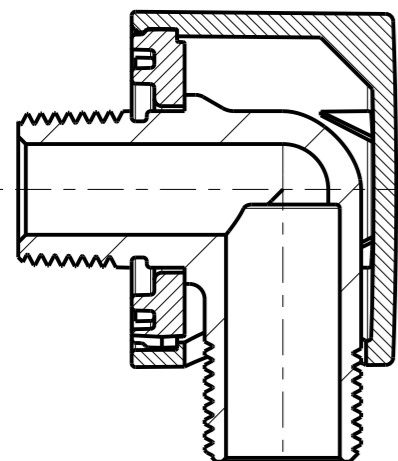

3	Body WE Techno	1	ABS	01 0746	J29860105
2	Curve WE - NPT	1	BRASS	03 1021	J99940074
1	Wall Gasket WE	1	PP + EPDM	02 0181	J99980130
Pos.	DENOMINAZIONE / DESCRIPTION	Q.ty	MATERIALE / MATERIAL	DISEGNO / DRAWING	CODICE / CODE

wall outlet

Finish: chrome
Article number: 4701 1 00 2

Finish: brushed nickel
Article number: 4701 1 20 2

in2aqua