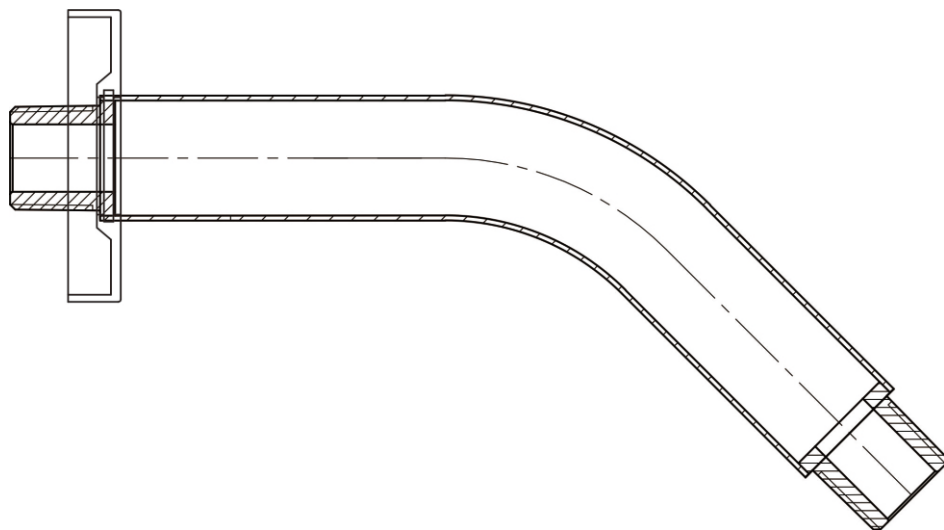

ITEM	DESCRIPTION	PART NO.	QTY
1	shower arm	I2A-910-24Y45Y150	1
2	escutcheon	I2A-910-903374000	1
3	O-ring Ø28x2.5	I2A-910-900500260	1

in2aqua shower arm, 6"

Finish: Chrome

Article number: 4722 1 00 2

Finish: Brushed Nickel

Article number: 4722 1 20 2

Finish: Matte Black

Article number: 4722 1 70 2

in2aqua