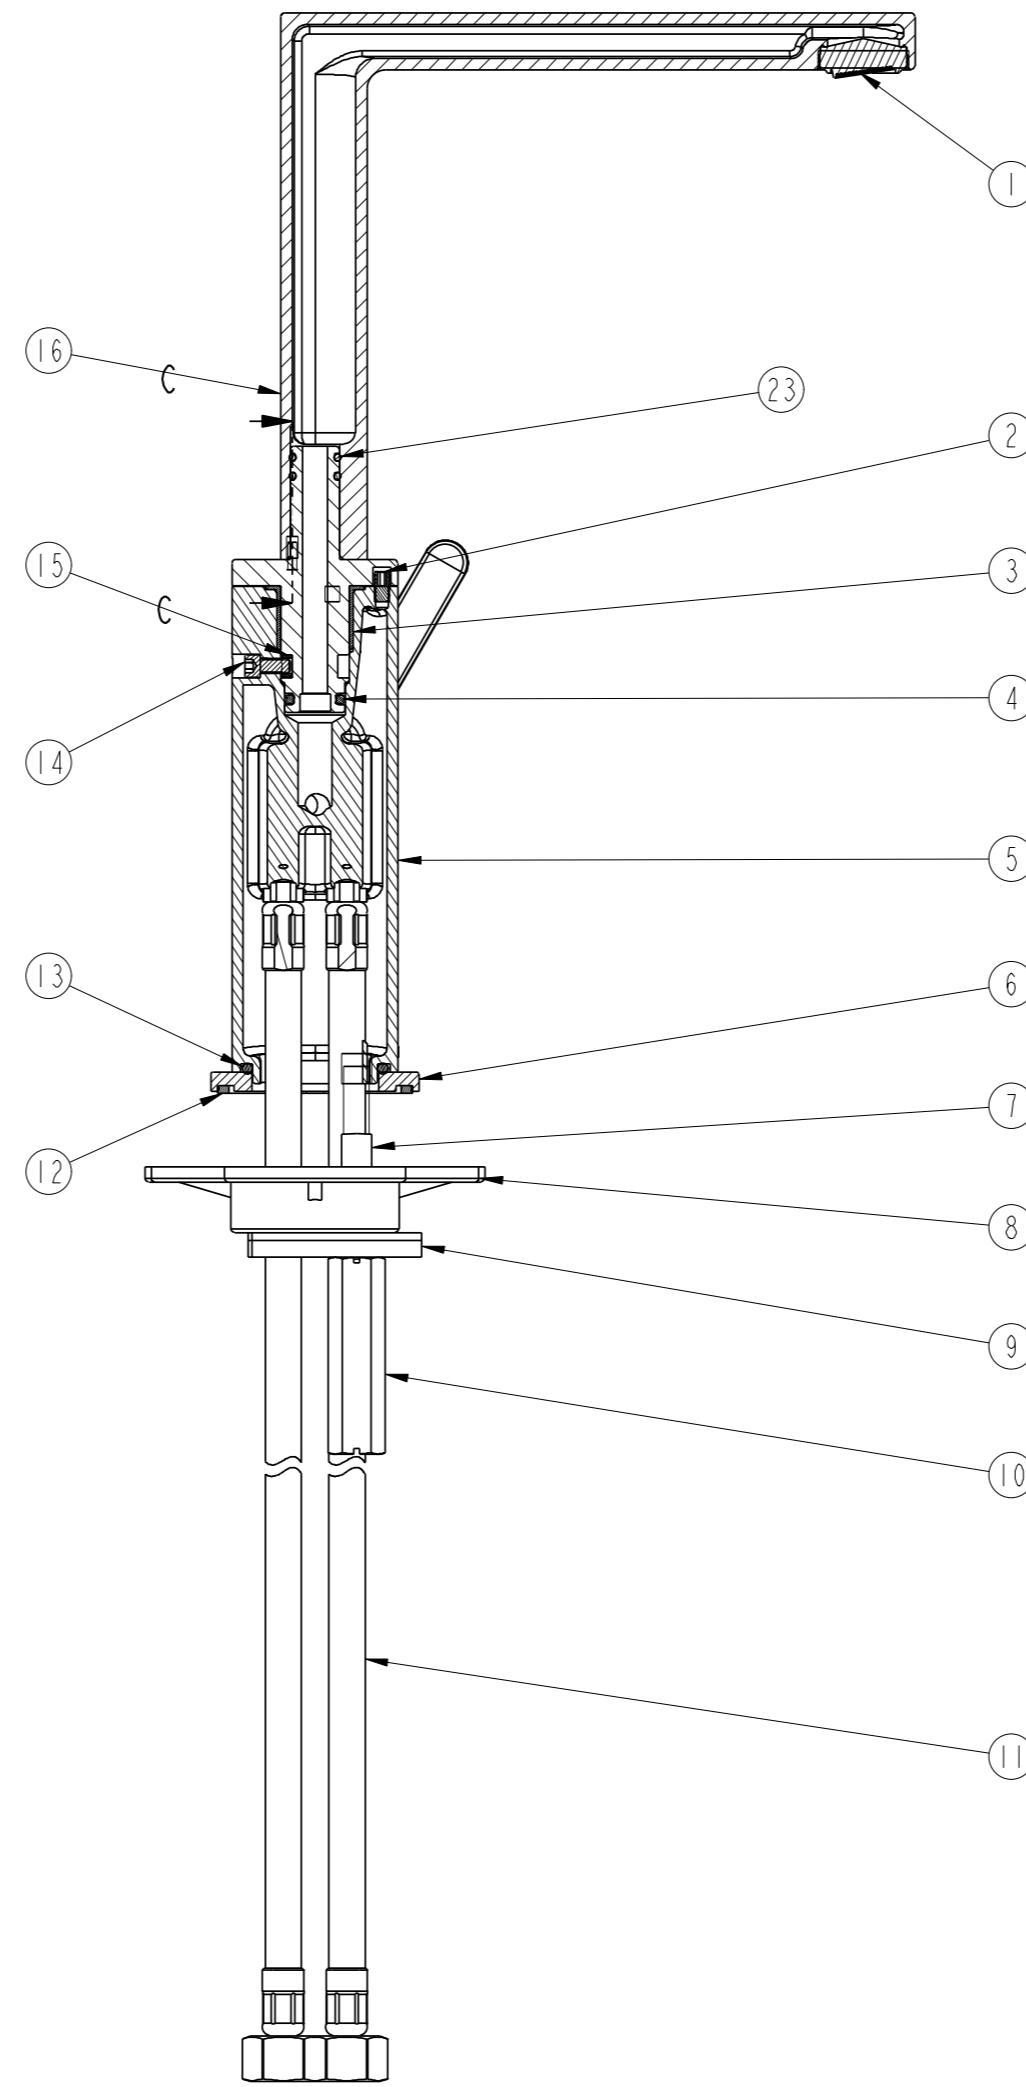

SECTION B-B
SCALE 1:2

SECTION A-A

SECTION C-C

SCALE 1:2

ITEM	DESCRIPTION	PART NO.	QTY
1	AERATOR CACHE SLIM SSR M24X1	CO87063	1
2	SCREW M4X8	S87020	1
3	PLASTIC RING	P87026	1
4	SEAL RING	P87044	1
5	SPOUT BASE	B87016	1
6	BASE RING	B87018	1
7	BOLT M8	B87022	1
8	PLASTIC TRIANGLE	P87045	1
9	FIXATION PLATE	CO87002	1
10	FIXATION NUT M8	B87028	1
11	CONNECTION HOSE	CO87035	2
12	SEAL	P87039	1
13	O-RING	P87075	1
14	M4X8 SCREW	S87019	1
15	PLASTIC RETAINER	P87031	1
16	SPOUT	B87038	1
17	HANDLE	Z87004	1
18	COVER	P87025	1
19	SET SCREW M5	S87008	1
20	CARTRIDGE(K-25 PVD+)	CO87019	1
21	BONNET NUT	B87074	1
22	LOCK RING	B87073	1
23	O RING $\varnothing 10 \times 1.8$	P87053	2
24	SETTING SCREW M3 X 8	S87001	2
25	SPOUT BASE	B87019	1
26		DRY_BAG	1
27		INSTRUCTION_SHEET	1
28		PACKAGING	1

EDGE kitchen faucet with swivel spout

Finish: chrome
Article number: 6004 1 00 1

Finish: stainless steel
Article number: 6004 1 80 1

SCALE 1:2

SCALE 1:2

SCALE 3:10

SCALE 3:10

SCALE 1:5

EDGE kitchen faucet with swivel spout

Finish: chrome
Article number: 6004 1 00 1

Finish: stainless steel
Article number: 6004 1 80 1