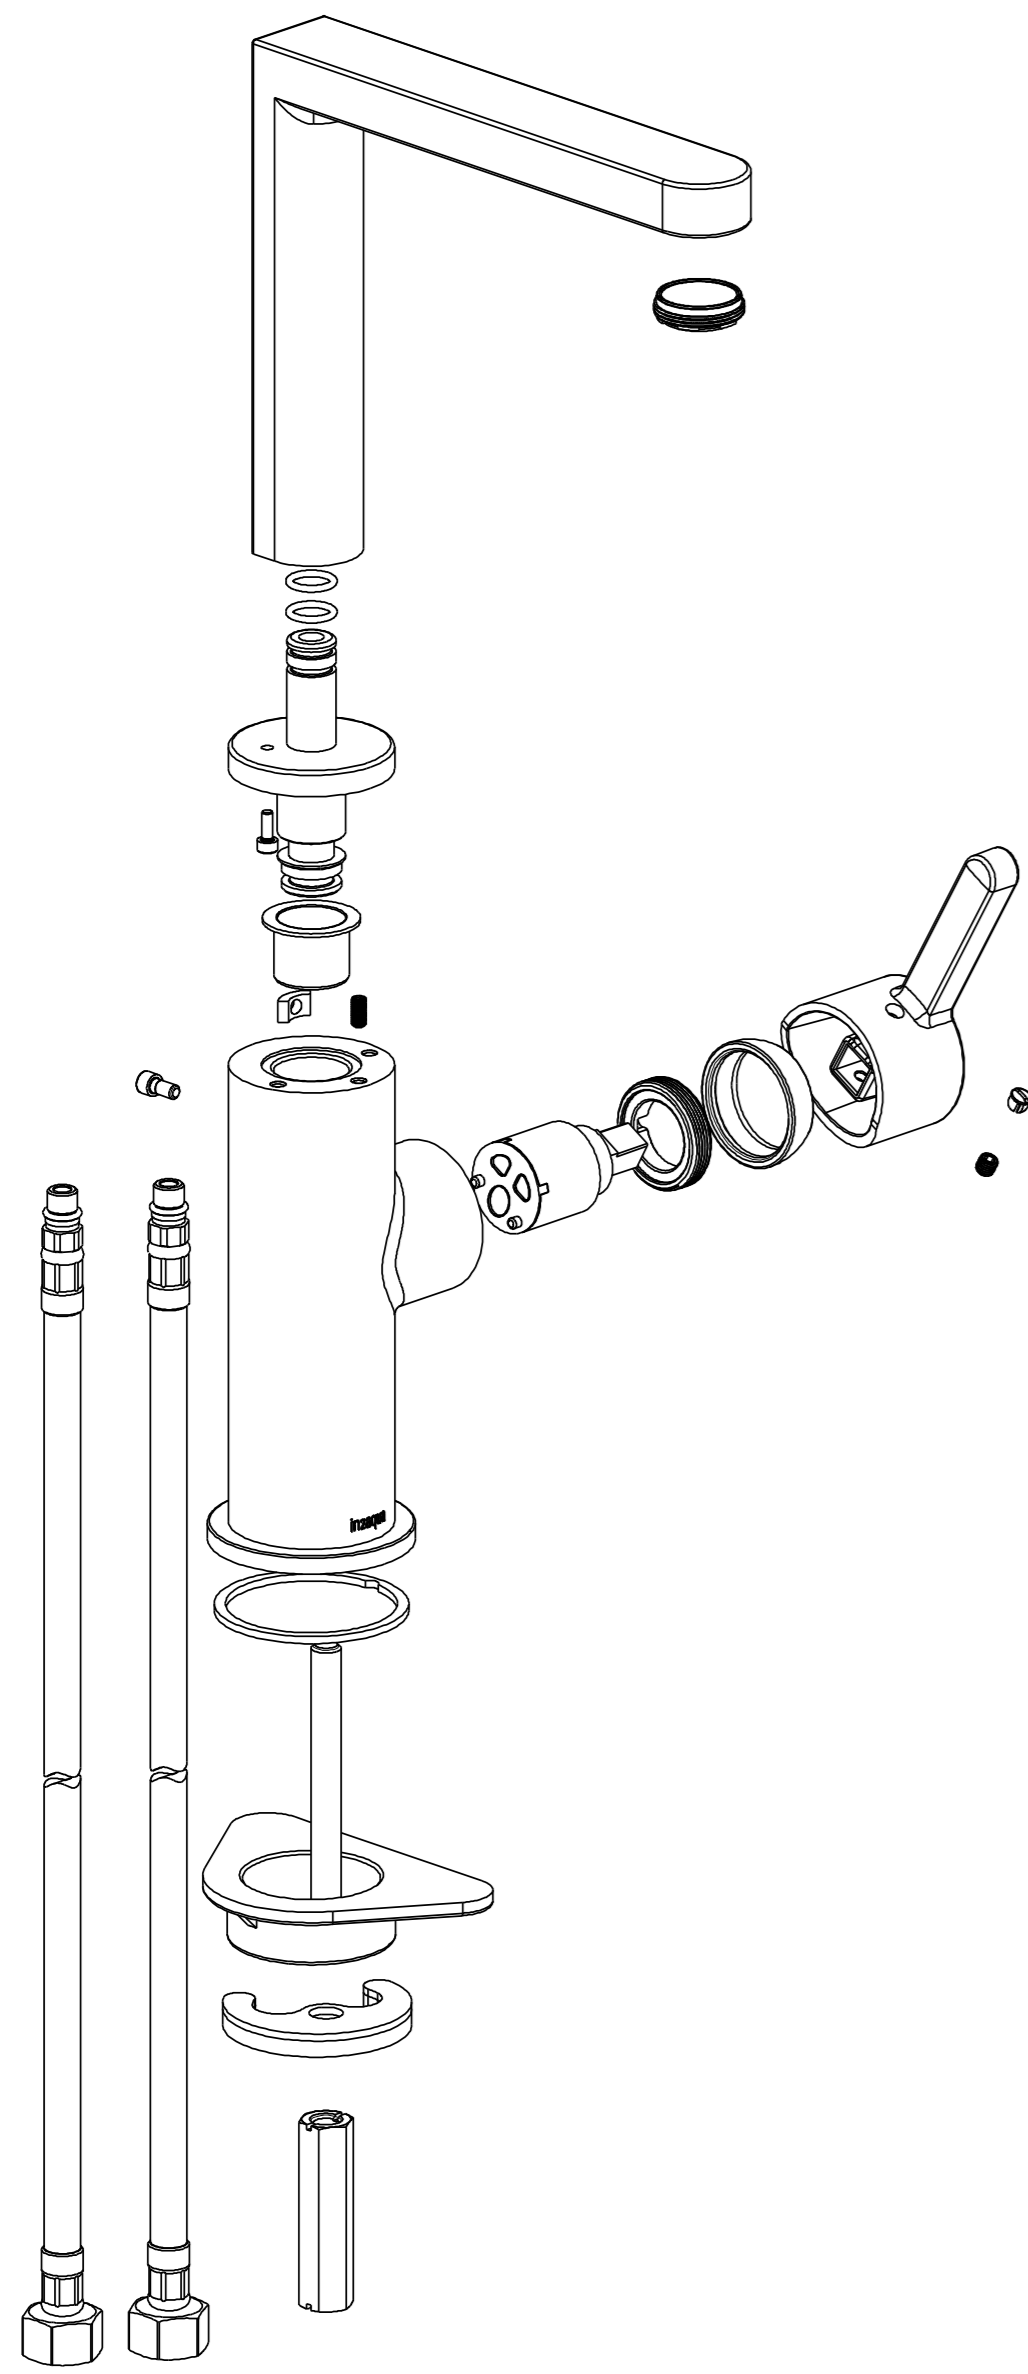

SECTION B-B
SCALE 1:2

SECTION A-A

SECTION C-C

SCALE 1:2

ITEM	DESCRIPTION	PART NO.	QTY
1	AERATOR CACHE SLIM SSR M24X1	CO87063	1
2	SCREW M4X8	S87020	1
3	PLASTIC RING	P87026	1
4	SEAL RING	P87044	1
5	SPOUT BASE	B87016	1
6	BASE RING	B87018	1
7	BOLT M8	B87022	1
8	PLASTIC TRIANGLE	P87045	1
9	FIXATION PLATE	CO87002	1
10	FIXATION NUT M8	B87028	1
11	CONNECTION HOSE	CO87035	2
12	SEAL	P87039	1
13	O-RING	P87075	1
14	M4X8 SCREW	S87019	1
15	PLASTIC RETAINER	P87031	1
16	SPOUT	B87038	1
17	HANDLE	Z87004	1
18	COVER	P87025	1
19	SET SCREW M5	S87008	1
20	CARTRIDGE(K-25 PVD+)	CO87019	1
21	BONNET NUT	B87074	1
22	LOCK RING	B87073	1
23	O RING $\varnothing 10 \times 1.8$	P87053	2
24	SETTING SCREW M3 X 8	S87001	2
25	SPOUT BASE	B87019	1
26		DRY_BAG	1
27		INSTRUCTION_SHEET	1
28		PACKAGING	1

EDGE kitchen faucet with swivel spout

Finish: chrome
Article number: 6004 1 00 1

Finish: stainless steel
Article number: 6004 1 80 1

SCALE 1:2

SCALE 1:2

SCALE 3:10

SCALE 3:10

SCALE 1:5

EDGE kitchen faucet with swivel spout

Finish: chrome
Article number: 6004 1 00 1

Finish: stainless steel
Article number: 6004 1 80 1