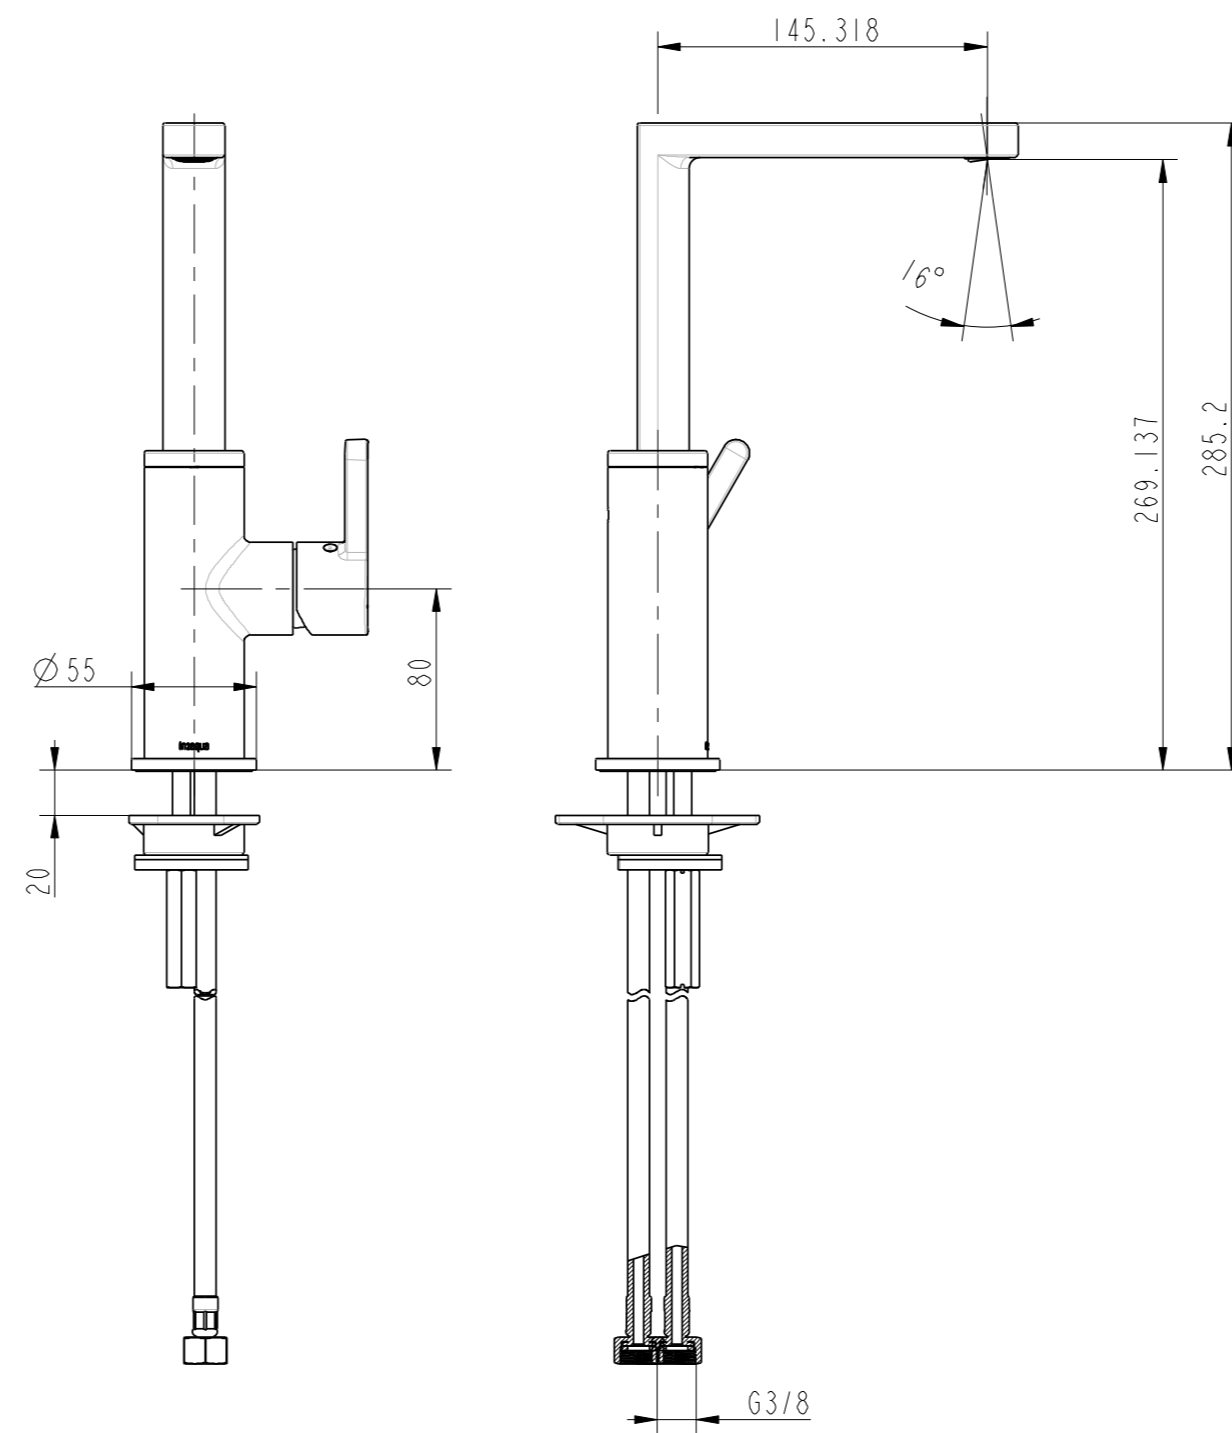

SECTION B-B
SCALE 1:2

SECTION A-A

SECTION C-C

SCALE 1:2

ITEM	DESCRIPTION	PART NO.	QTY
1	AERATOR CACHE SLIM SSR M24X1	CO87063	1
2	SCREW M4X8	S87020	1
3	PLASTIC RING	P87026	1
4	SEAL RING	P87044	1
5	SPOUT BASE	B87016	1
6	BASE RING	B87018	1
7	BOLT M8	B87022	1
8	PLASTIC TRIANGLE	P87045	1
9	FIXATION PLATE	CO87002	1
10	FIXATION NUT M8	B87028	1
11	CONNECTION HOSE	CO87035	2
12	SEAL	P87039	1
13	O-RING	P87075	1
14	M4X8 SCREW	S87019	1
15	PLASTIC RETAINER	P87031	1
16	SPOUT	B87038	1
17	HANDLE	Z87004	1
18	COVER	P87025	1
19	SET SCREW M5	S87008	1
20	CARTRIDGE(K-25 PVD+)	CO87019	1
21	BONNET NUT	B87074	1
22	LOCK RING	B87073	1
23	O RING $\varnothing 10 \times 1.8$	P87053	2
24	SETTING SCREW M3 X 8	S87001	2
25	SPOUT BASE	B87019	1
26		DRY_BAG	1
27		INSTRUCTION_SHEET	1
28		PACKAGING	1

EDGE kitchen faucet with swivel spout

Finish: chrome
Article number: 6004 1 00 1

Finish: stainless steel
Article number: 6004 1 80 1

SCALE 1:2

SCALE 1:2

SCALE 3:10

SCALE 3:10

SCALE 1:5

EDGE kitchen faucet with swivel spout

Finish: chrome
Article number: 6004 1 00 1

Finish: stainless steel
Article number: 6004 1 80 1