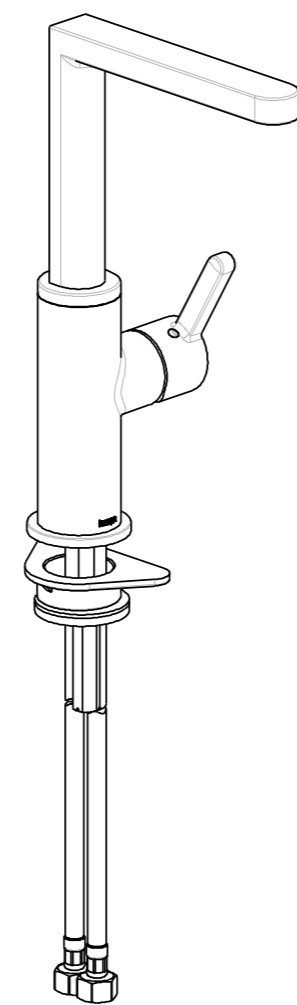

SECTION B-B
SCALE 1:2

SECTION A-A

SECTION C-C

SCALE 1:2

ITEM	DESCRIPTION	PART NO.	QTY
1	AERATOR CACHE SLIM SSR M24X1	CO87063	1
2	SCREW M4X8	S87020	1
3	PLASTIC RING	P87026	1
4	SEAL RING	P87044	1
5	SPOUT BASE	B87016	1
6	BASE RING	B87018	1
7	BOLT M8	B87022	1
8	PLASTIC TRIANGLE	P87045	1
9	FIXATION PLATE	CO87002	1
10	FIXATION NUT M8	B87028	1
11	CONNECTION HOSE	CO87035	2
12	SEAL	P87039	1
13	O-RING	P87075	1
14	M4X8 SCREW	S87019	1
15	PLASTIC RETAINER	P87031	1
16	SPOUT	B87038	1
17	HANDLE	Z87004	1
18	COVER	P87025	1
19	SET SCREW M5	S87008	1
20	CARTRIDGE(K-25 PVD+)	CO87019	1
21	BONNET NUT	B87074	1
22	LOCK RING	B87073	1
23	O RING $\varnothing 10 \times 1.8$	P87053	2
24	SETTING SCREW M3 X 8	S87001	2
25	SPOUT BASE	B87019	1
26		DRY_BAG	1
27		INSTRUCTION_SHEET	1
28		PACKAGING	1

EDGE kitchen faucet with swivel spout

Finish: chrome
Article number: 6004 1 00 1

Finish: stainless steel
Article number: 6004 1 80 1

SCALE 1:2

SCALE 1:2

SCALE 3:10

SCALE 3:10

SCALE 1:5

EDGE kitchen faucet with swivel spout

Finish: chrome
Article number: 6004 1 00 1

Finish: stainless steel
Article number: 6004 1 80 1