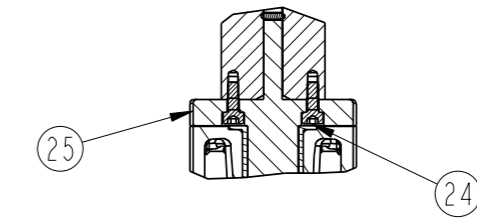

SECTION B-B
SCALE 1:2

SECTION A-A

SECTION C-C

SCALE 1:2

ITEM	DESCRIPTION	PART NO.	QTY
1	AERATOR CACHE SLIM SSR M24X1	CO87063	1
2	SCREW M4X8	S87020	1
3	PLASTIC RING	P87026	1
4	SEAL RING	P87044	1
5	SPOUT BASE	B87016	1
6	BASE RING	B87018	1
7	BOLT M8	B87022	1
8	PLASTIC TRIANGLE	P87045	1
9	FIXATION PLATE	CO87002	1
10	FIXATION NUT M8	B87028	1
11	CONNECTION HOSE	CO87035	2
12	SEAL	P87039	1
13	O-RING	P87075	1
14	M4X8 SCREW	S87019	1
15	PLASTIC RETAINER	P87031	1
16	SPOUT	B87038	1
17	HANDLE	Z87004	1
18	COVER	P87025	1
19	SET SCREW M5	S87008	1
20	CARTRIDGE(K-25 PVD+)	CO87019	1
21	BONNET NUT	B87074	1
22	LOCK RING	B87073	1
23	O RING $\varnothing 10 \times 1.8$	P87053	2
24	SETTING SCREW M3 X 8	S87001	2
25	SPOUT BASE	B87019	1
26		DRY_BAG	1
27		INSTRUCTION_SHEET	1
28		PACKAGING	1

EDGE kitchen faucet with swivel spout

Finish: chrome
Article number: 6004 1 00 1

Finish: stainless steel
Article number: 6004 1 80 1

SCALE 1:2

SCALE 1:2

SCALE 3:10

SCALE 3:10

SCALE 1:5

EDGE kitchen faucet with swivel spout

Finish: chrome
Article number: 6004 1 00 1

Finish: stainless steel
Article number: 6004 1 80 1