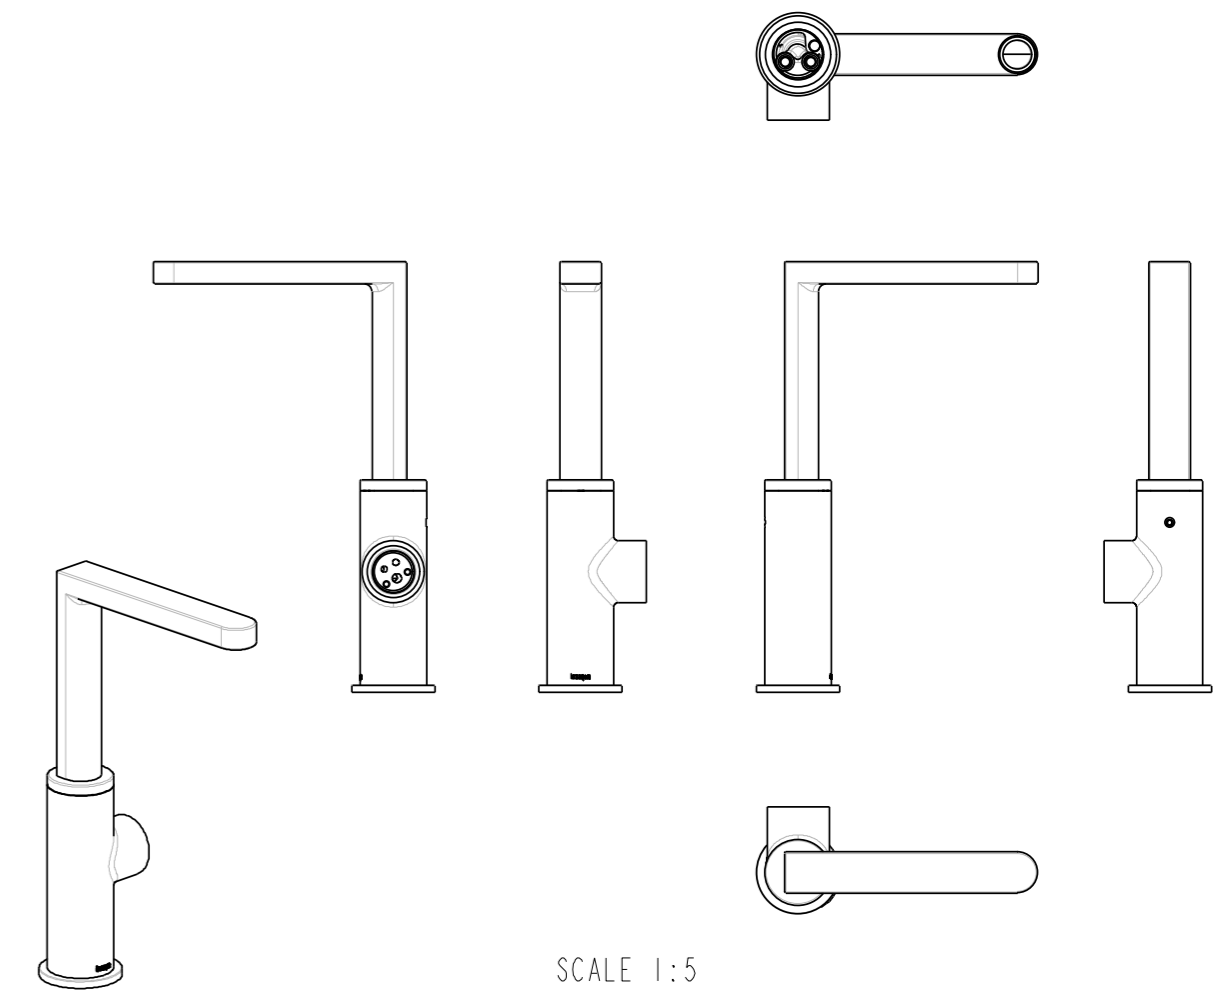

SECTION B-B
SCALE 1:2

SECTION A-A

SECTION C-C

SCALE 1:2

ITEM	DESCRIPTION	PART NO.	QTY
1	AERATOR CACHE SLIM SSR M24X1	CO87063	1
2	SCREW M4X8	S87020	1
3	PLASTIC RING	P87026	1
4	SEAL RING	P87044	1
5	SPOUT BASE	B87016	1
6	BASE RING	B87018	1
7	BOLT M8	B87022	1
8	PLASTIC TRIANGLE	P87045	1
9	FIXATION PLATE	CO87002	1
10	FIXATION NUT M8	B87028	1
11	CONNECTION HOSE	CO87035	2
12	SEAL	P87039	1
13	O-RING	P87075	1
14	M4X8 SCREW	S87019	1
15	PLASTIC RETAINER	P87031	1
16	SPOUT	B87038	1
17	HANDLE	Z87004	1
18	COVER	P87025	1
19	SET SCREW M5	S87008	1
20	CARTRIDGE(K-25 PVD+)	CO87019	1
21	BONNET NUT	B87074	1
22	LOCK RING	B87073	1
23	O RING $\varnothing 10 \times 1.8$	P87053	2
24	SETTING SCREW M3 X 8	S87001	2
25	SPOUT BASE	B87019	1
26		DRY_BAG	1
27		INSTRUCTION_SHEET	1
28		PACKAGING	1

EDGE kitchen faucet with swivel spout

Finish: chrome
Article number: 6004 1 00 1

Finish: stainless steel
Article number: 6004 1 80 1

SCALE 1:2

SCALE 1:2

SCALE 3:10

SCALE 3:10

SCALE 1:5

EDGE kitchen faucet with swivel spout

Finish: chrome
Article number: 6004 1 00 1

Finish: stainless steel
Article number: 6004 1 80 1