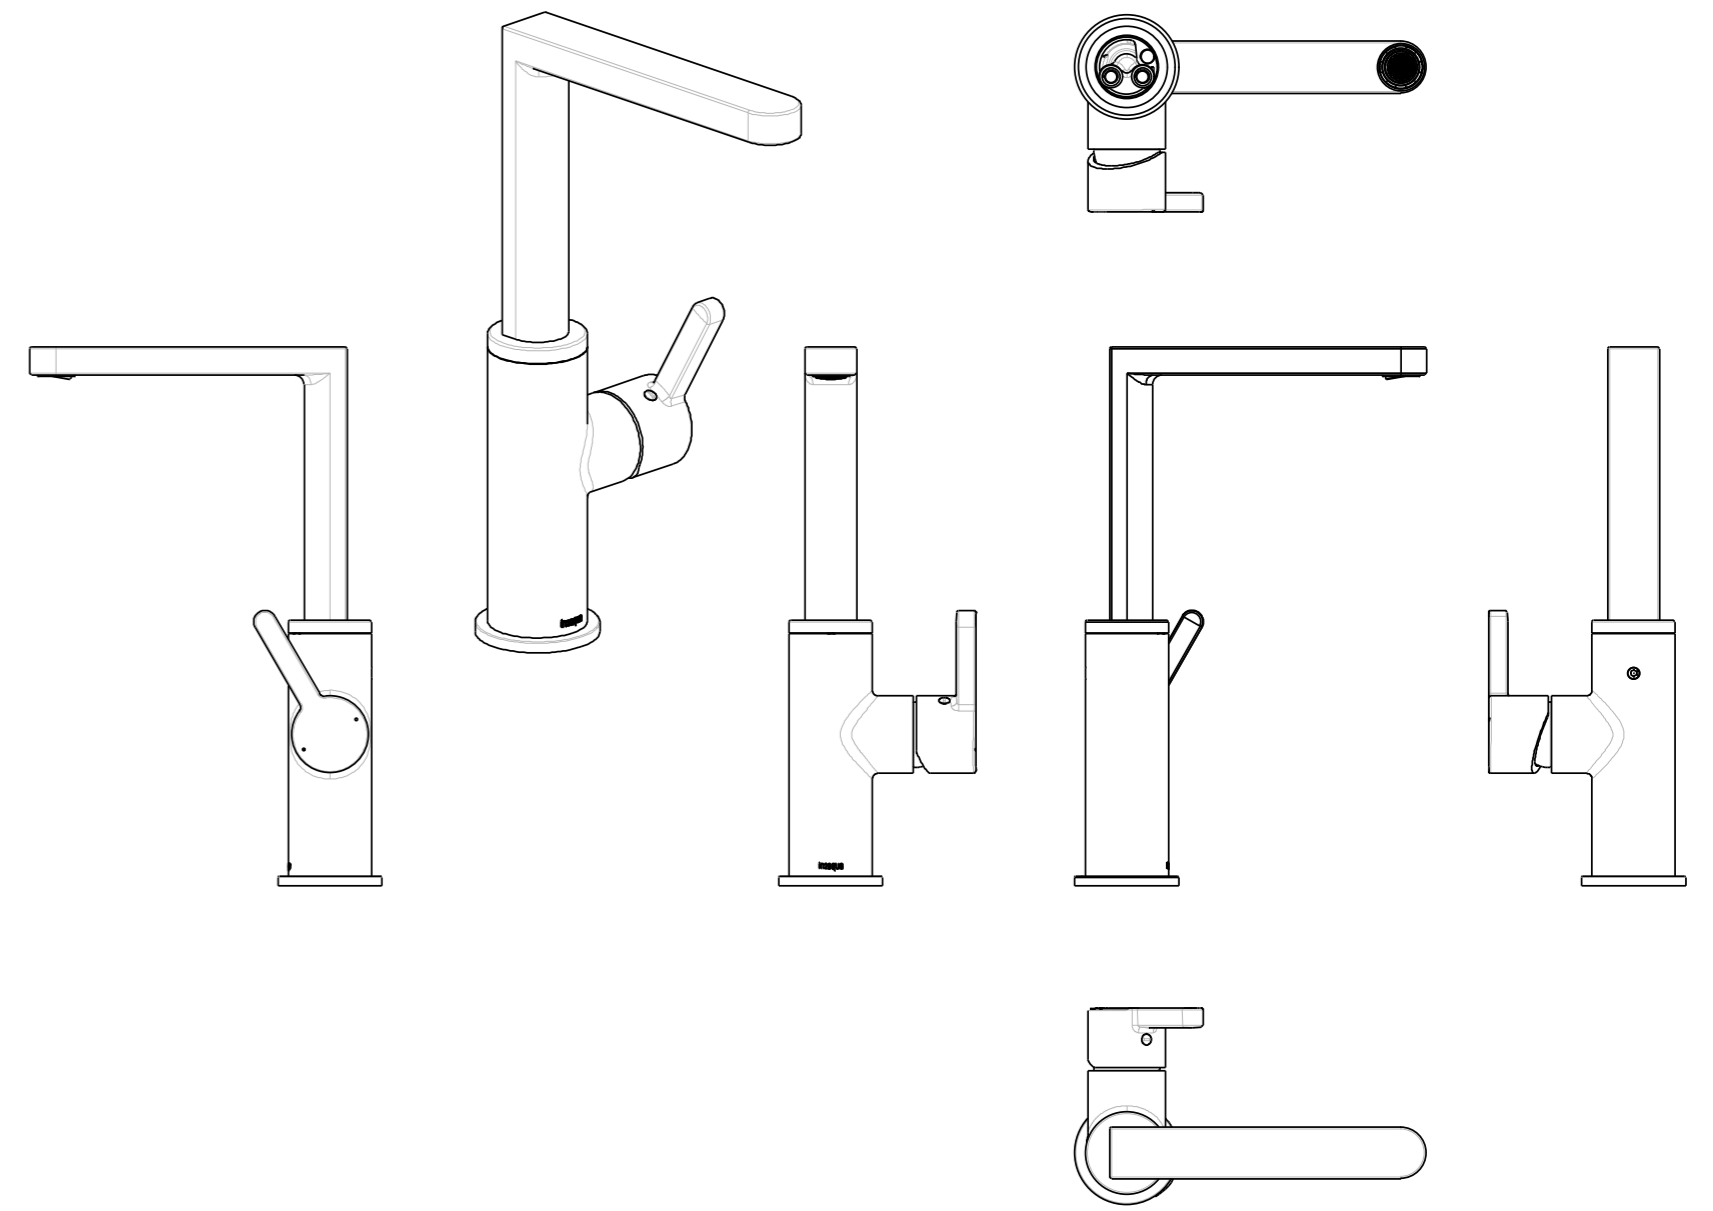

SECTION B-B
SCALE 1:2

SECTION A-A

SECTION C-C

SCALE 1:2

ITEM	DESCRIPTION	PART NO.	QTY
1	AERATOR CACHE SLIM SSR M24X1	CO87063	1
2	SCREW M4X8	S87020	1
3	PLASTIC RING	P87026	1
4	SEAL RING	P87044	1
5	SPOUT BASE	B87016	1
6	BASE RING	B87018	1
7	BOLT M8	B87022	1
8	PLASTIC TRIANGLE	P87045	1
9	FIXATION PLATE	CO87002	1
10	FIXATION NUT M8	B87028	1
11	CONNECTION HOSE	CO87035	2
12	SEAL	P87039	1
13	O-RING	P87075	1
14	M4X8 SCREW	S87019	1
15	PLASTIC RETAINER	P87031	1
16	SPOUT	B87038	1
17	HANDLE	Z87004	1
18	COVER	P87025	1
19	SET SCREW M5	S87008	1
20	CARTRIDGE(K-25 PVD+)	CO87019	1
21	BONNET NUT	B87074	1
22	LOCK RING	B87073	1
23	O RING $\varnothing 10 \times 1.8$	P87053	2
24	SETTING SCREW M3 X 8	S87001	2
25	SPOUT BASE	B87019	1
26		DRY_BAG	1
27		INSTRUCTION_SHEET	1
28		PACKAGING	1

EDGE kitchen faucet with swivel spout

Finish: chrome
Article number: 6004 1 00 1

Finish: stainless steel
Article number: 6004 1 80 1

SCALE 1:2

SCALE 1:2

SCALE 3:10

SCALE 3:10

SCALE 1:5

EDGE kitchen faucet with swivel spout

Finish: chrome
Article number: 6004 1 00 1

Finish: stainless steel
Article number: 6004 1 80 1