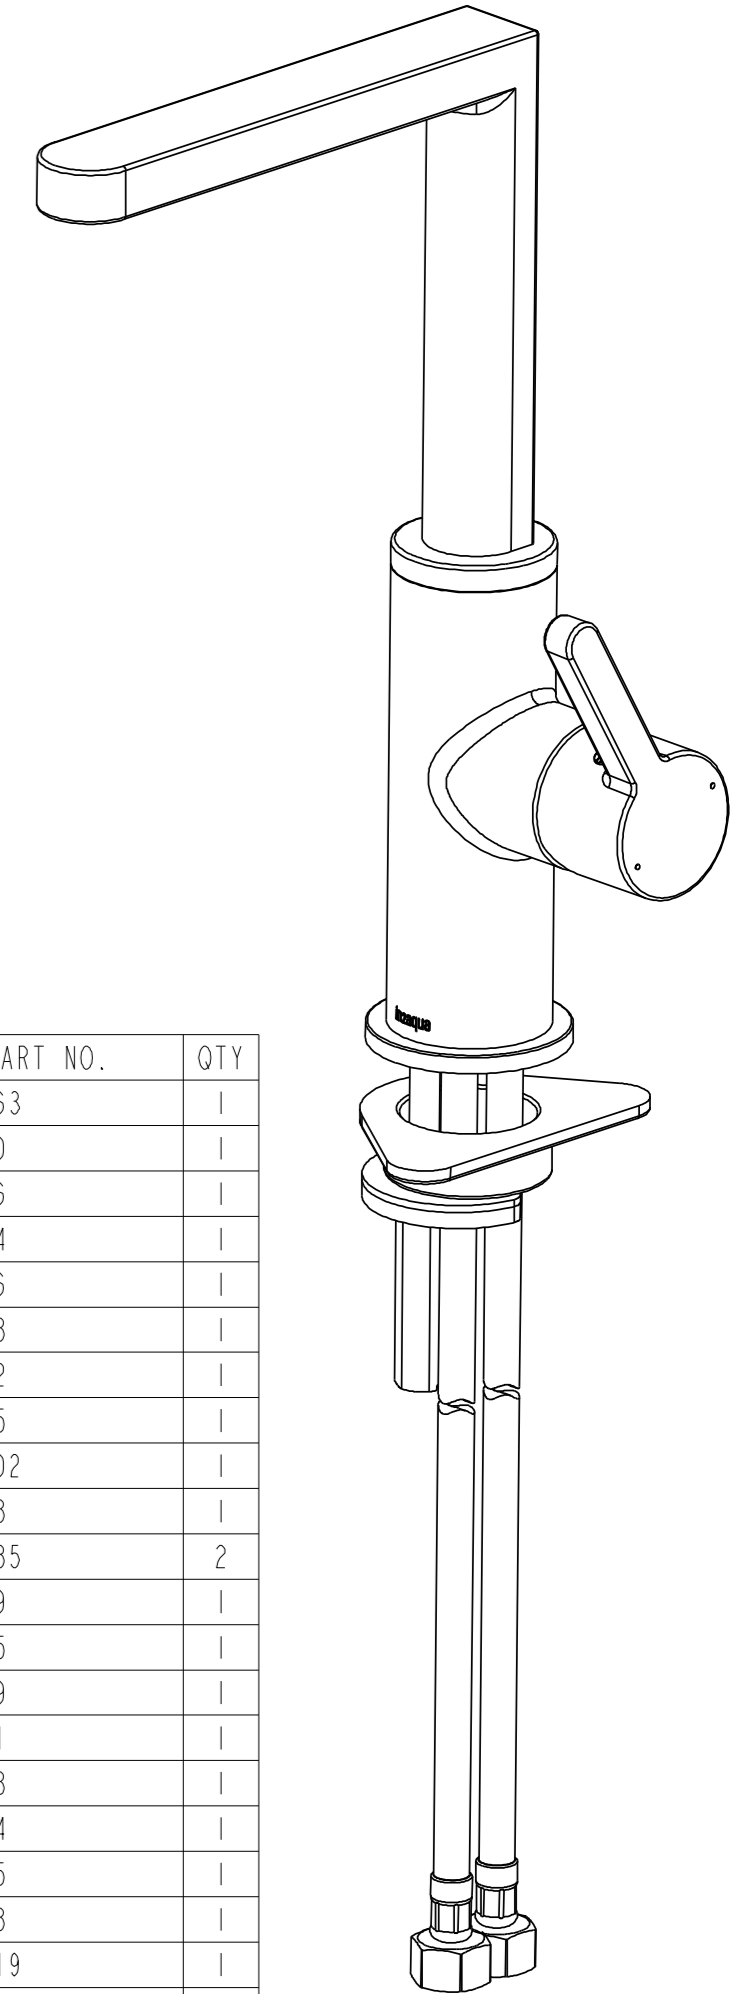

SECTION B-B
SCALE 1:2

SECTION A-A

SECTION C-C

SCALE 1:2

ITEM	DESCRIPTION	PART NO.	QTY
1	AERATOR CACHE SLIM SSR M24X1	CO87063	1
2	SCREW M4X8	S87020	1
3	PLASTIC RING	P87026	1
4	SEAL RING	P87044	1
5	SPOUT BASE	B87016	1
6	BASE RING	B87018	1
7	BOLT M8	B87022	1
8	PLASTIC TRIANGLE	P87045	1
9	FIXATION PLATE	CO87002	1
10	FIXATION NUT M8	B87028	1
11	CONNECTION HOSE	CO87035	2
12	SEAL	P87039	1
13	O-RING	P87075	1
14	M4X8 SCREW	S87019	1
15	PLASTIC RETAINER	P87031	1
16	SPOUT	B87038	1
17	HANDLE	Z87004	1
18	COVER	P87025	1
19	SET SCREW M5	S87008	1
20	CARTRIDGE(K-25 PVD+)	CO87019	1
21	BONNET NUT	B87074	1
22	LOCK RING	B87073	1
23	O RING $\varnothing 10 \times 1.8$	P87053	2
24	SETTING SCREW M3 X 8	S87001	2
25	SPOUT BASE	B87019	1
26		DRY_BAG	1
27		INSTRUCTION_SHEET	1
28		PACKAGING	1

EDGE kitchen faucet with swivel spout

Finish: chrome
Article number: 6004 1 00 1

Finish: stainless steel
Article number: 6004 1 80 1

SCALE 1:2

SCALE 1:2

SCALE 3:10

SCALE 3:10

SCALE 1:5

EDGE kitchen faucet with swivel spout

Finish: chrome
Article number: 6004 1 00 1

Finish: stainless steel
Article number: 6004 1 80 1